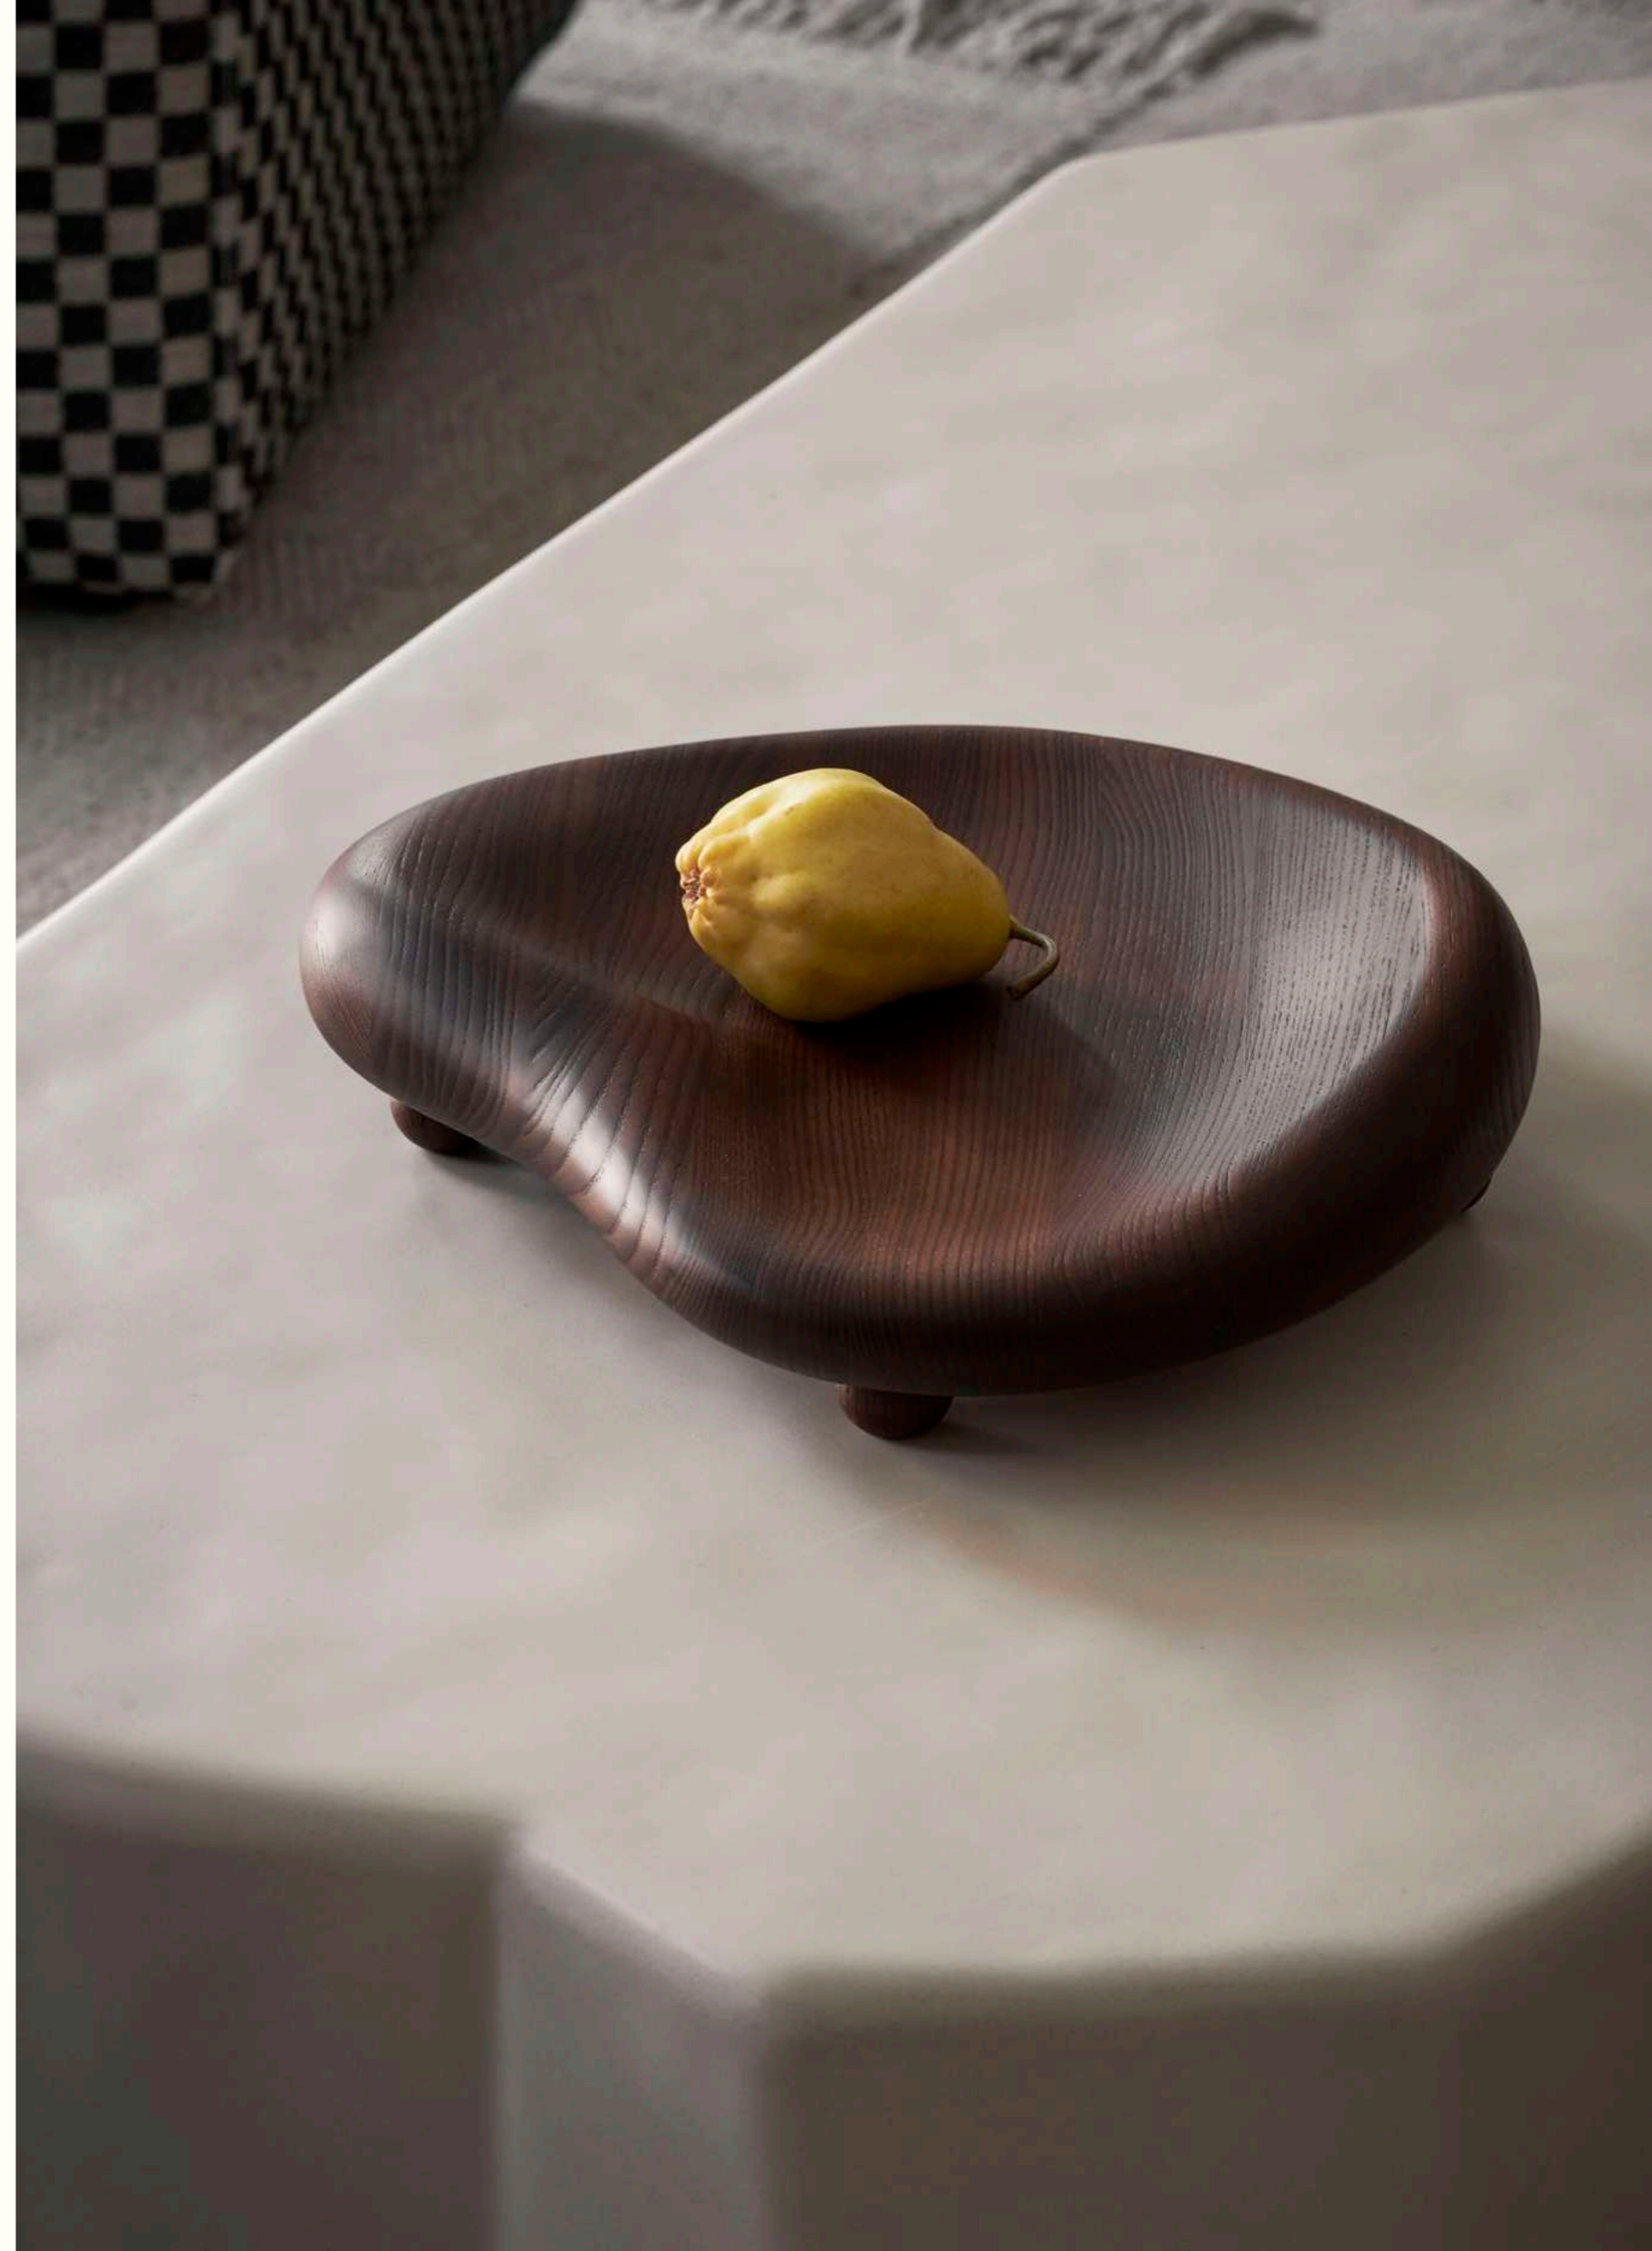

Cairn Centrepiece

Characterised by its soft curves and sculpted details, the Cairn Centrepiece has been carved from solid, FSC™ certified ash wood. Featuring four small, round feet that resemble wooden pearls, along with a broad, valley-like bowl, the centrepiece works as a functional item as well as a decorative show piece throughout the home. Use it as a fruit bowl in the kitchen or as a welcoming place to empty your pockets in the entryway as you return home.

1104268300
DARK BROWN

RECOMMENDED RETAIL PRICE

EUR 269, DKK 1,999, SEK 3,125, NOK 3,125, GBP 249, USD 359