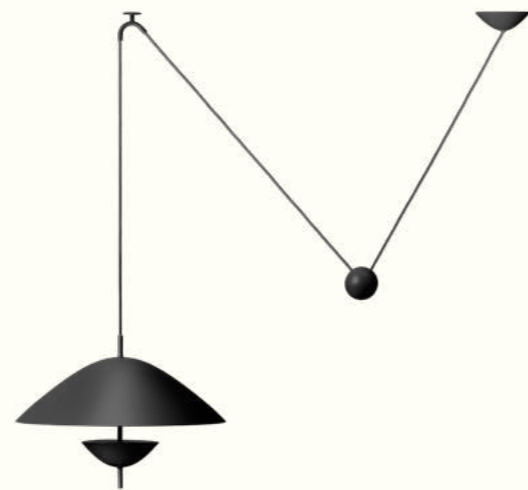

1104268195
BLACKENED IRON

RECOMMENDED RETAIL PRICE
EUR 545, DKK 3,999, SEK 6,249, NOK 6,249, GBP 525, USD 715