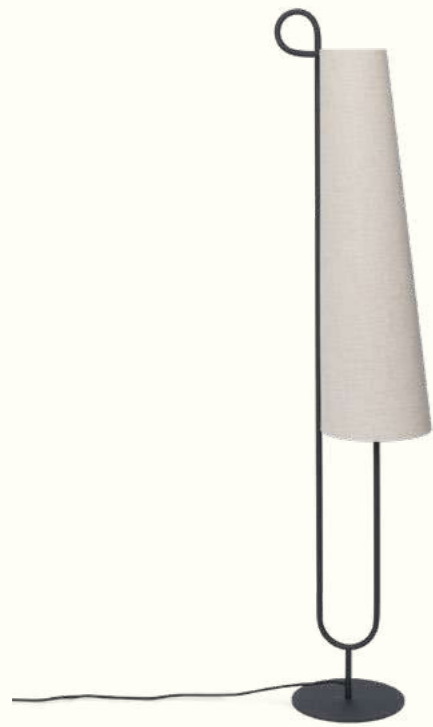

1104268364
DARK STAINED BEECH

RECOMMENDED RETAIL PRICE
EUR 159, DKK 1,199, SEK 1,875, NOK 1,875, GBP 149, USD 215

Ancora Lamp Collection

The Ancora Lamps get their name from the Italian word for 'anchor', drawing inspiration from its distinctive shape. The warm and textured textile lampshade beautifully contrasts the powder-coated iron frame, resulting in a poetic and vintage-inspired expression. These designs effortlessly balance lightness and materiality, creating an enchanting ambiance in any space.