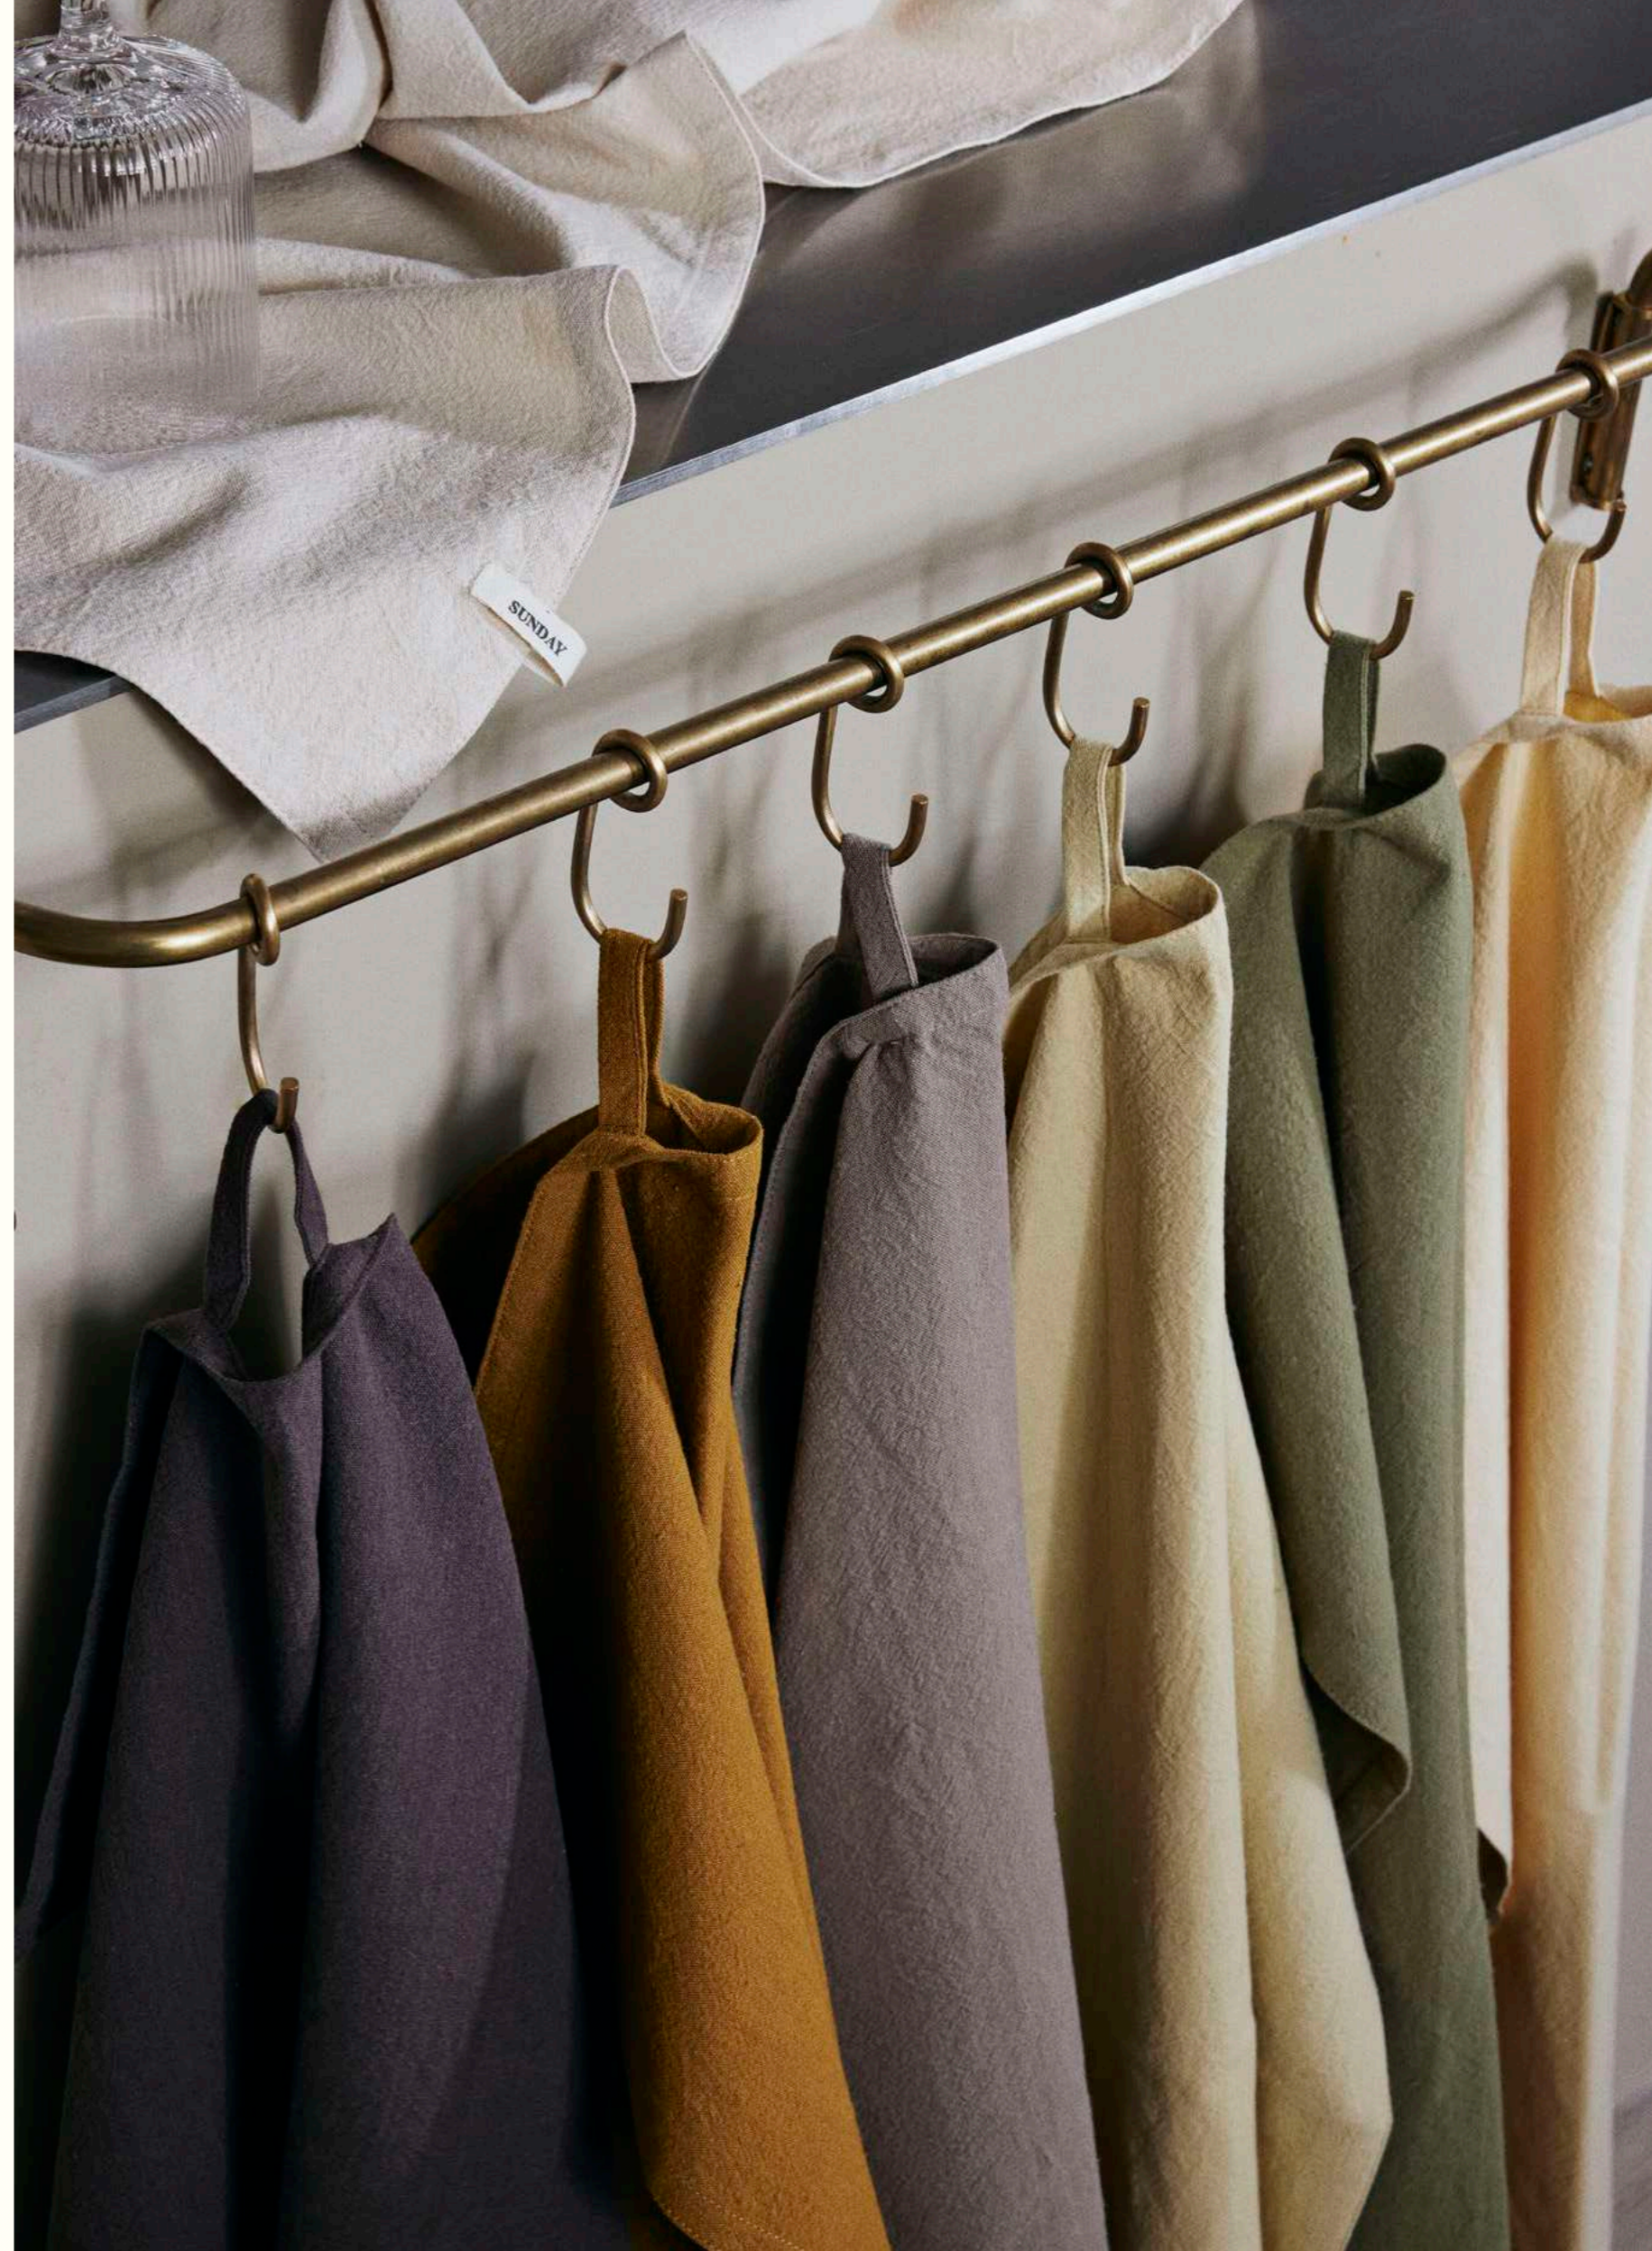

Day Tea Towel - Set of 7

Celebrate each day of the week with the Day Tea Towels, featuring a woven label indicating the respective day. The GOTS certified, organic cotton tea towels come as a set of seven in a curated colourway of complimentary shades. Packaged in an elegant box, the Day Tea Towels offer both functionality and style for your kitchen and make a delightful gift.

1104268222
CALM

RECOMMENDED RETAIL PRICE
EUR 69, DKK 499, SEK 779, NOK 779, GBP 59, USD 89