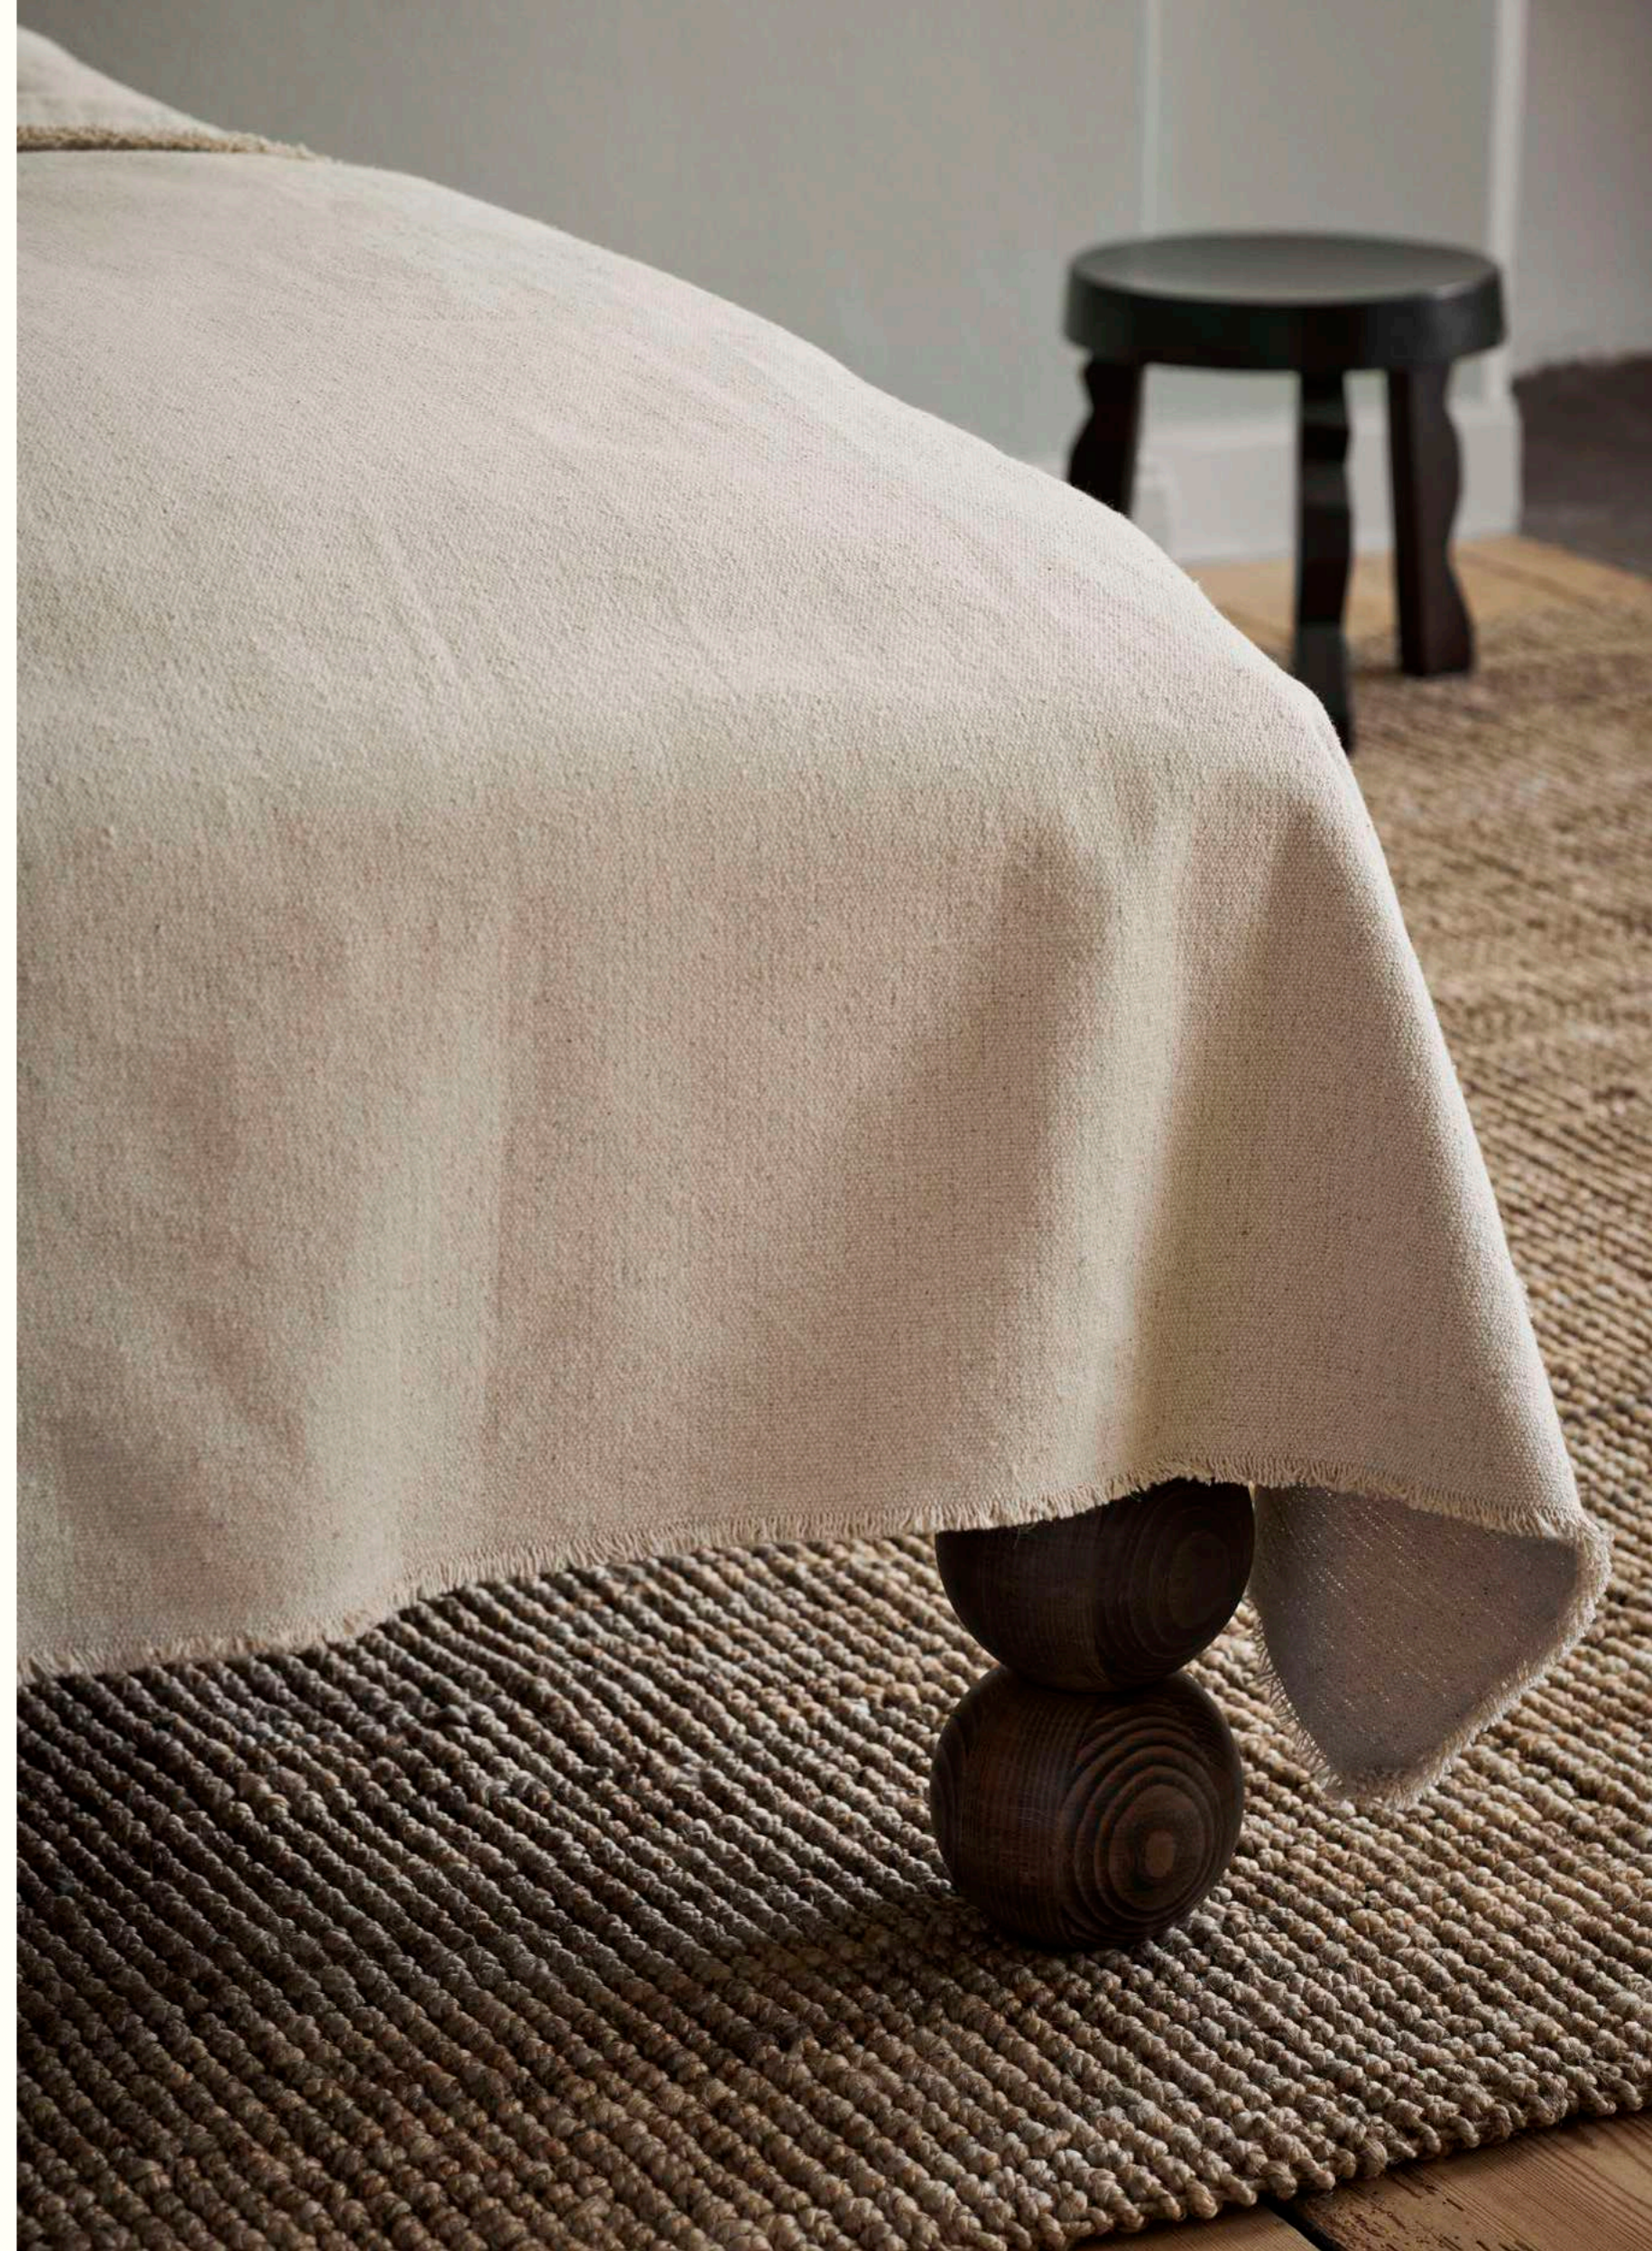

Pearl Legs - Set of 4

Elevating the design of an everyday object, the Pearl Legs offer a touch of elegance to your bed. Taking inspiration from the lustrous pearls of a necklace, these spherical legs are made from FSC™ certified beech wood and can be combined to suit your personal taste. With standardized M8 screws, they can be easily mounted on a regular box mattress or bed frame and layered as desired. Using a single set of Pearl Legs will create a low bed reminiscent of the Japanese style, while two sets will provide a standard height. For added height, three sets of Pearl Legs can be utilized.

1104268364
DARK STAINED BEECH

RECOMMENDED RETAIL PRICE
EUR 159, DKK 1,199, SEK 1,875, NOK 1,875, GBP 149, USD 215