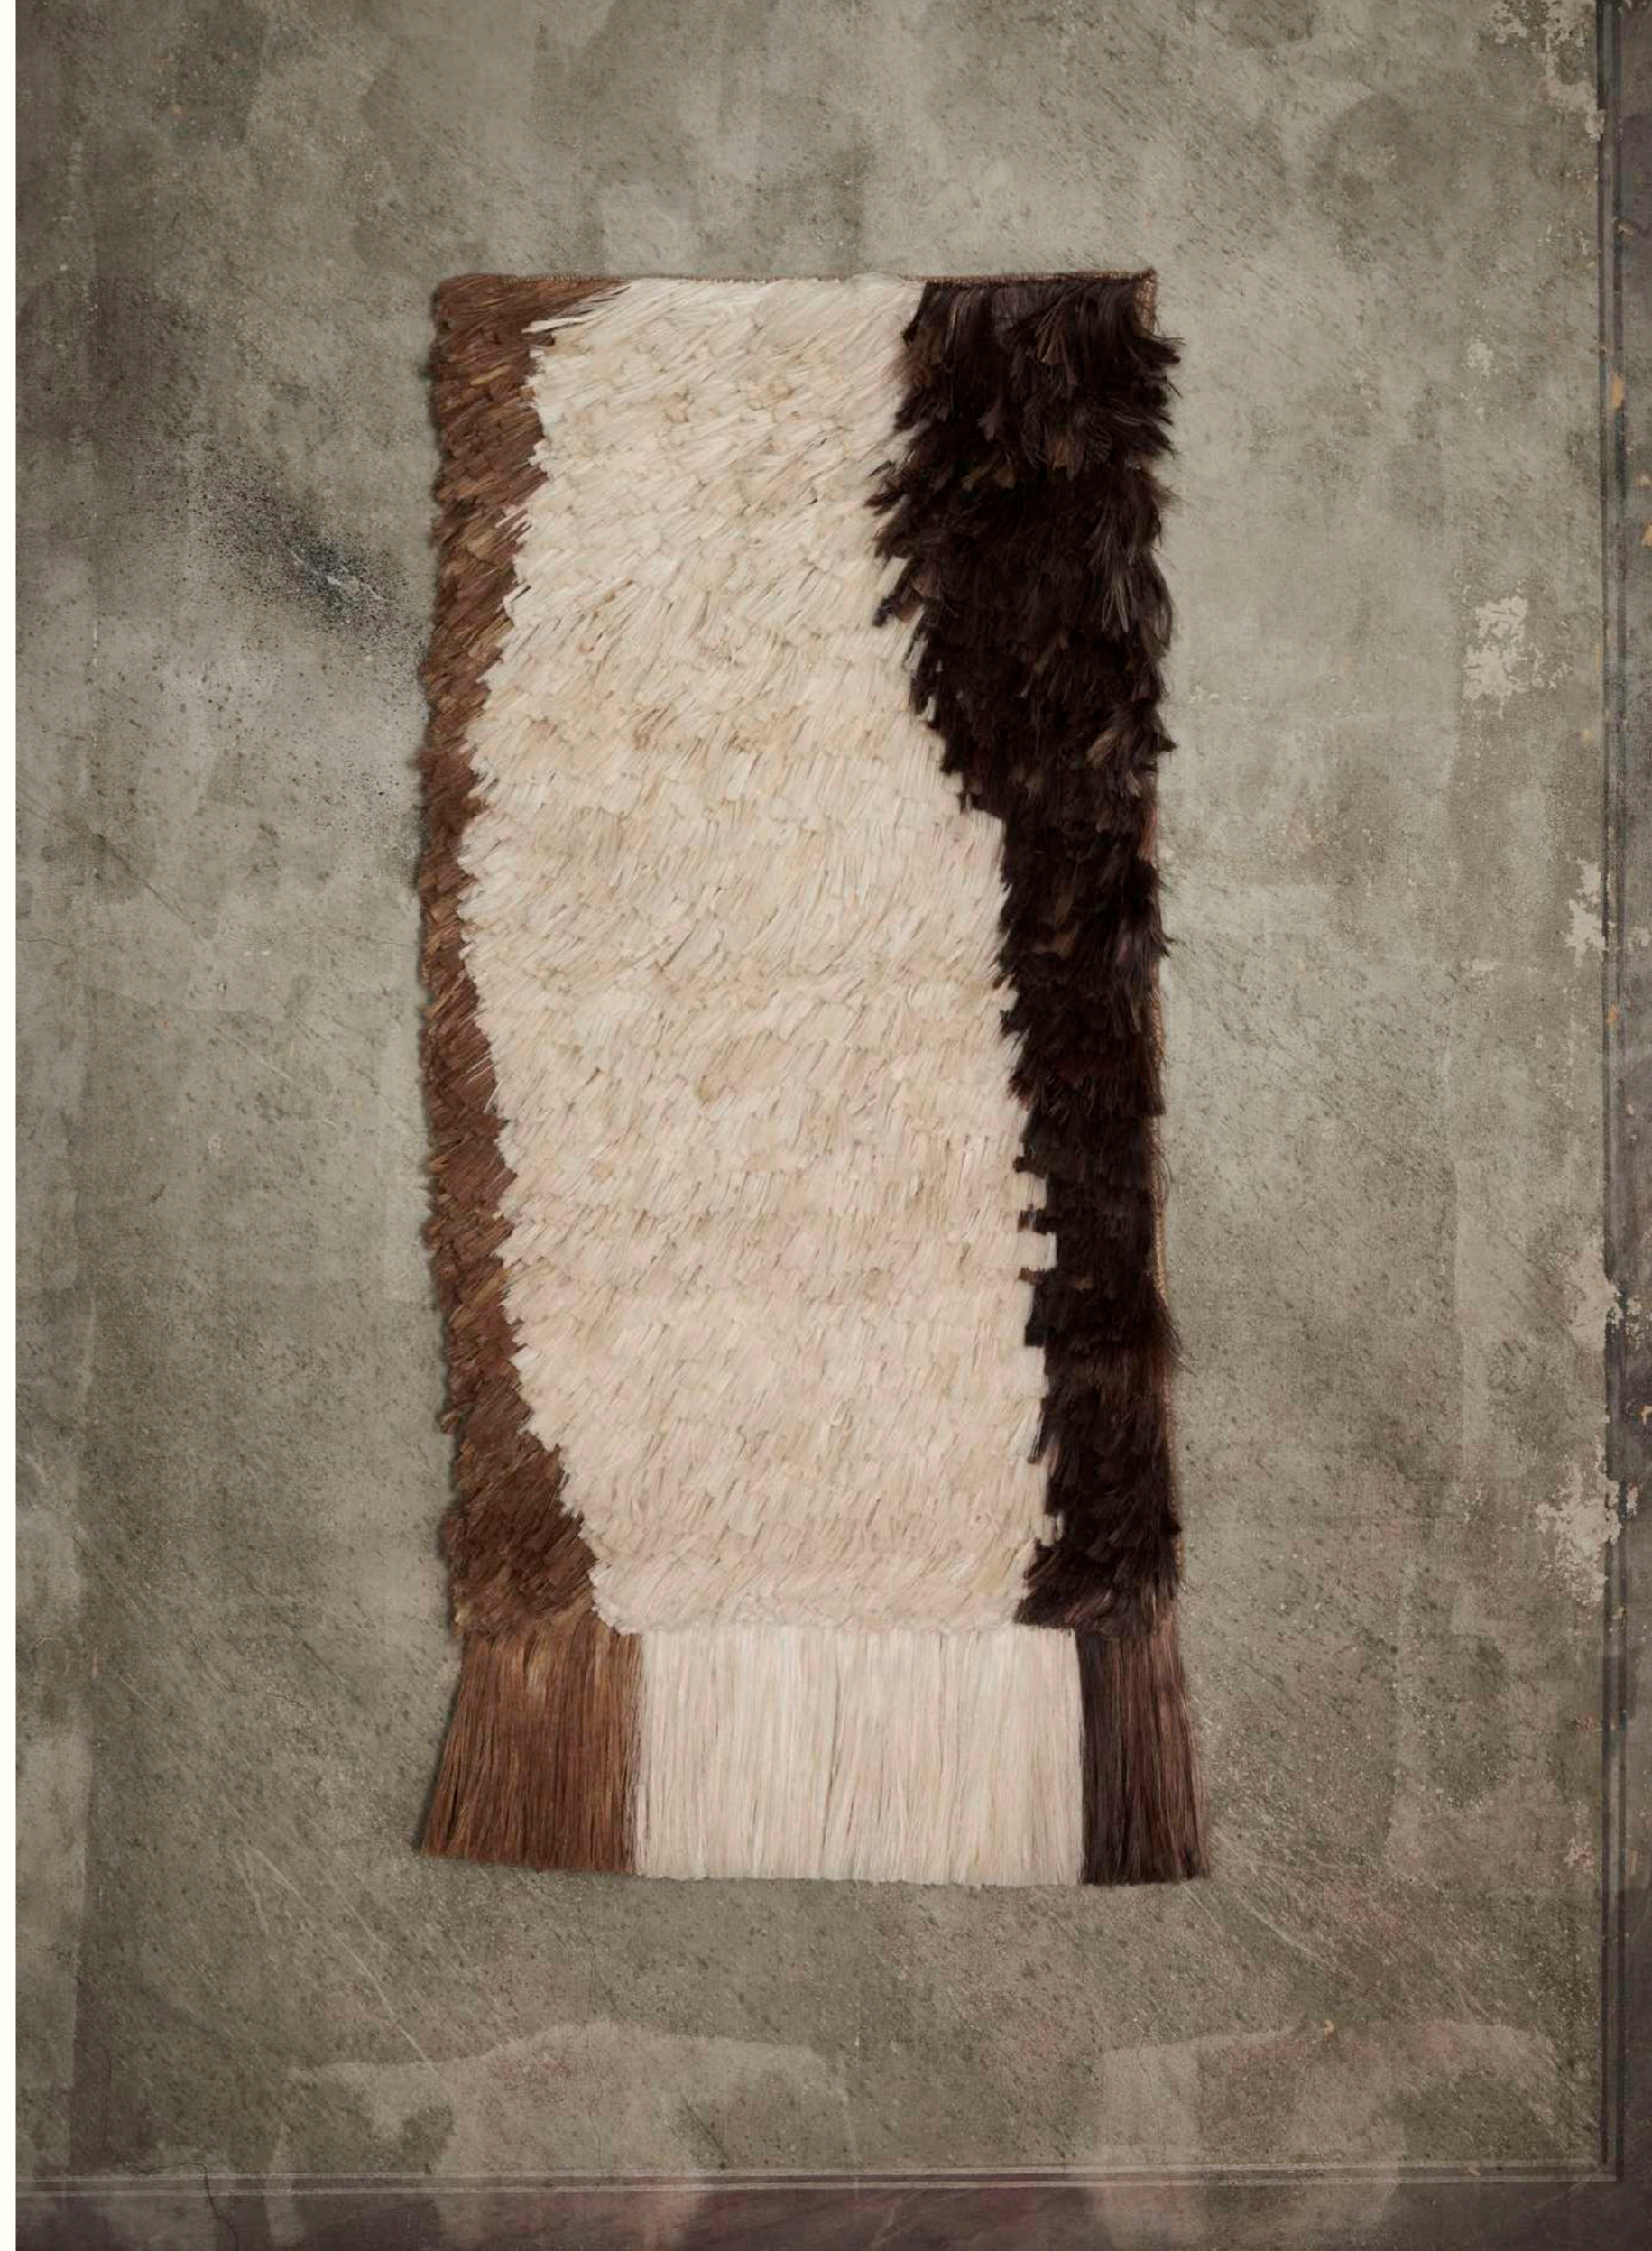

Edge Wall Rug

The Edge Wall Rug presents jute in its most raw and unconventional form. The soft, elongated fringed surface has been hand knotted, showcasing the soft and organic composition of the materials. Its inviting tones infuse tactility and warmth, making it a decorative yet relaxed piece. Enhance your bedroom, living room - or any space that could benefit from the added texture and comfort this captivating wall hanging provides.

1104268279

OFF-WHITE/COFFEE

RECOMMENDED RETAIL PRICE

EUR 119, DKK 899, SEK 1,405, NOK 1,405, GBP 109, USD 159