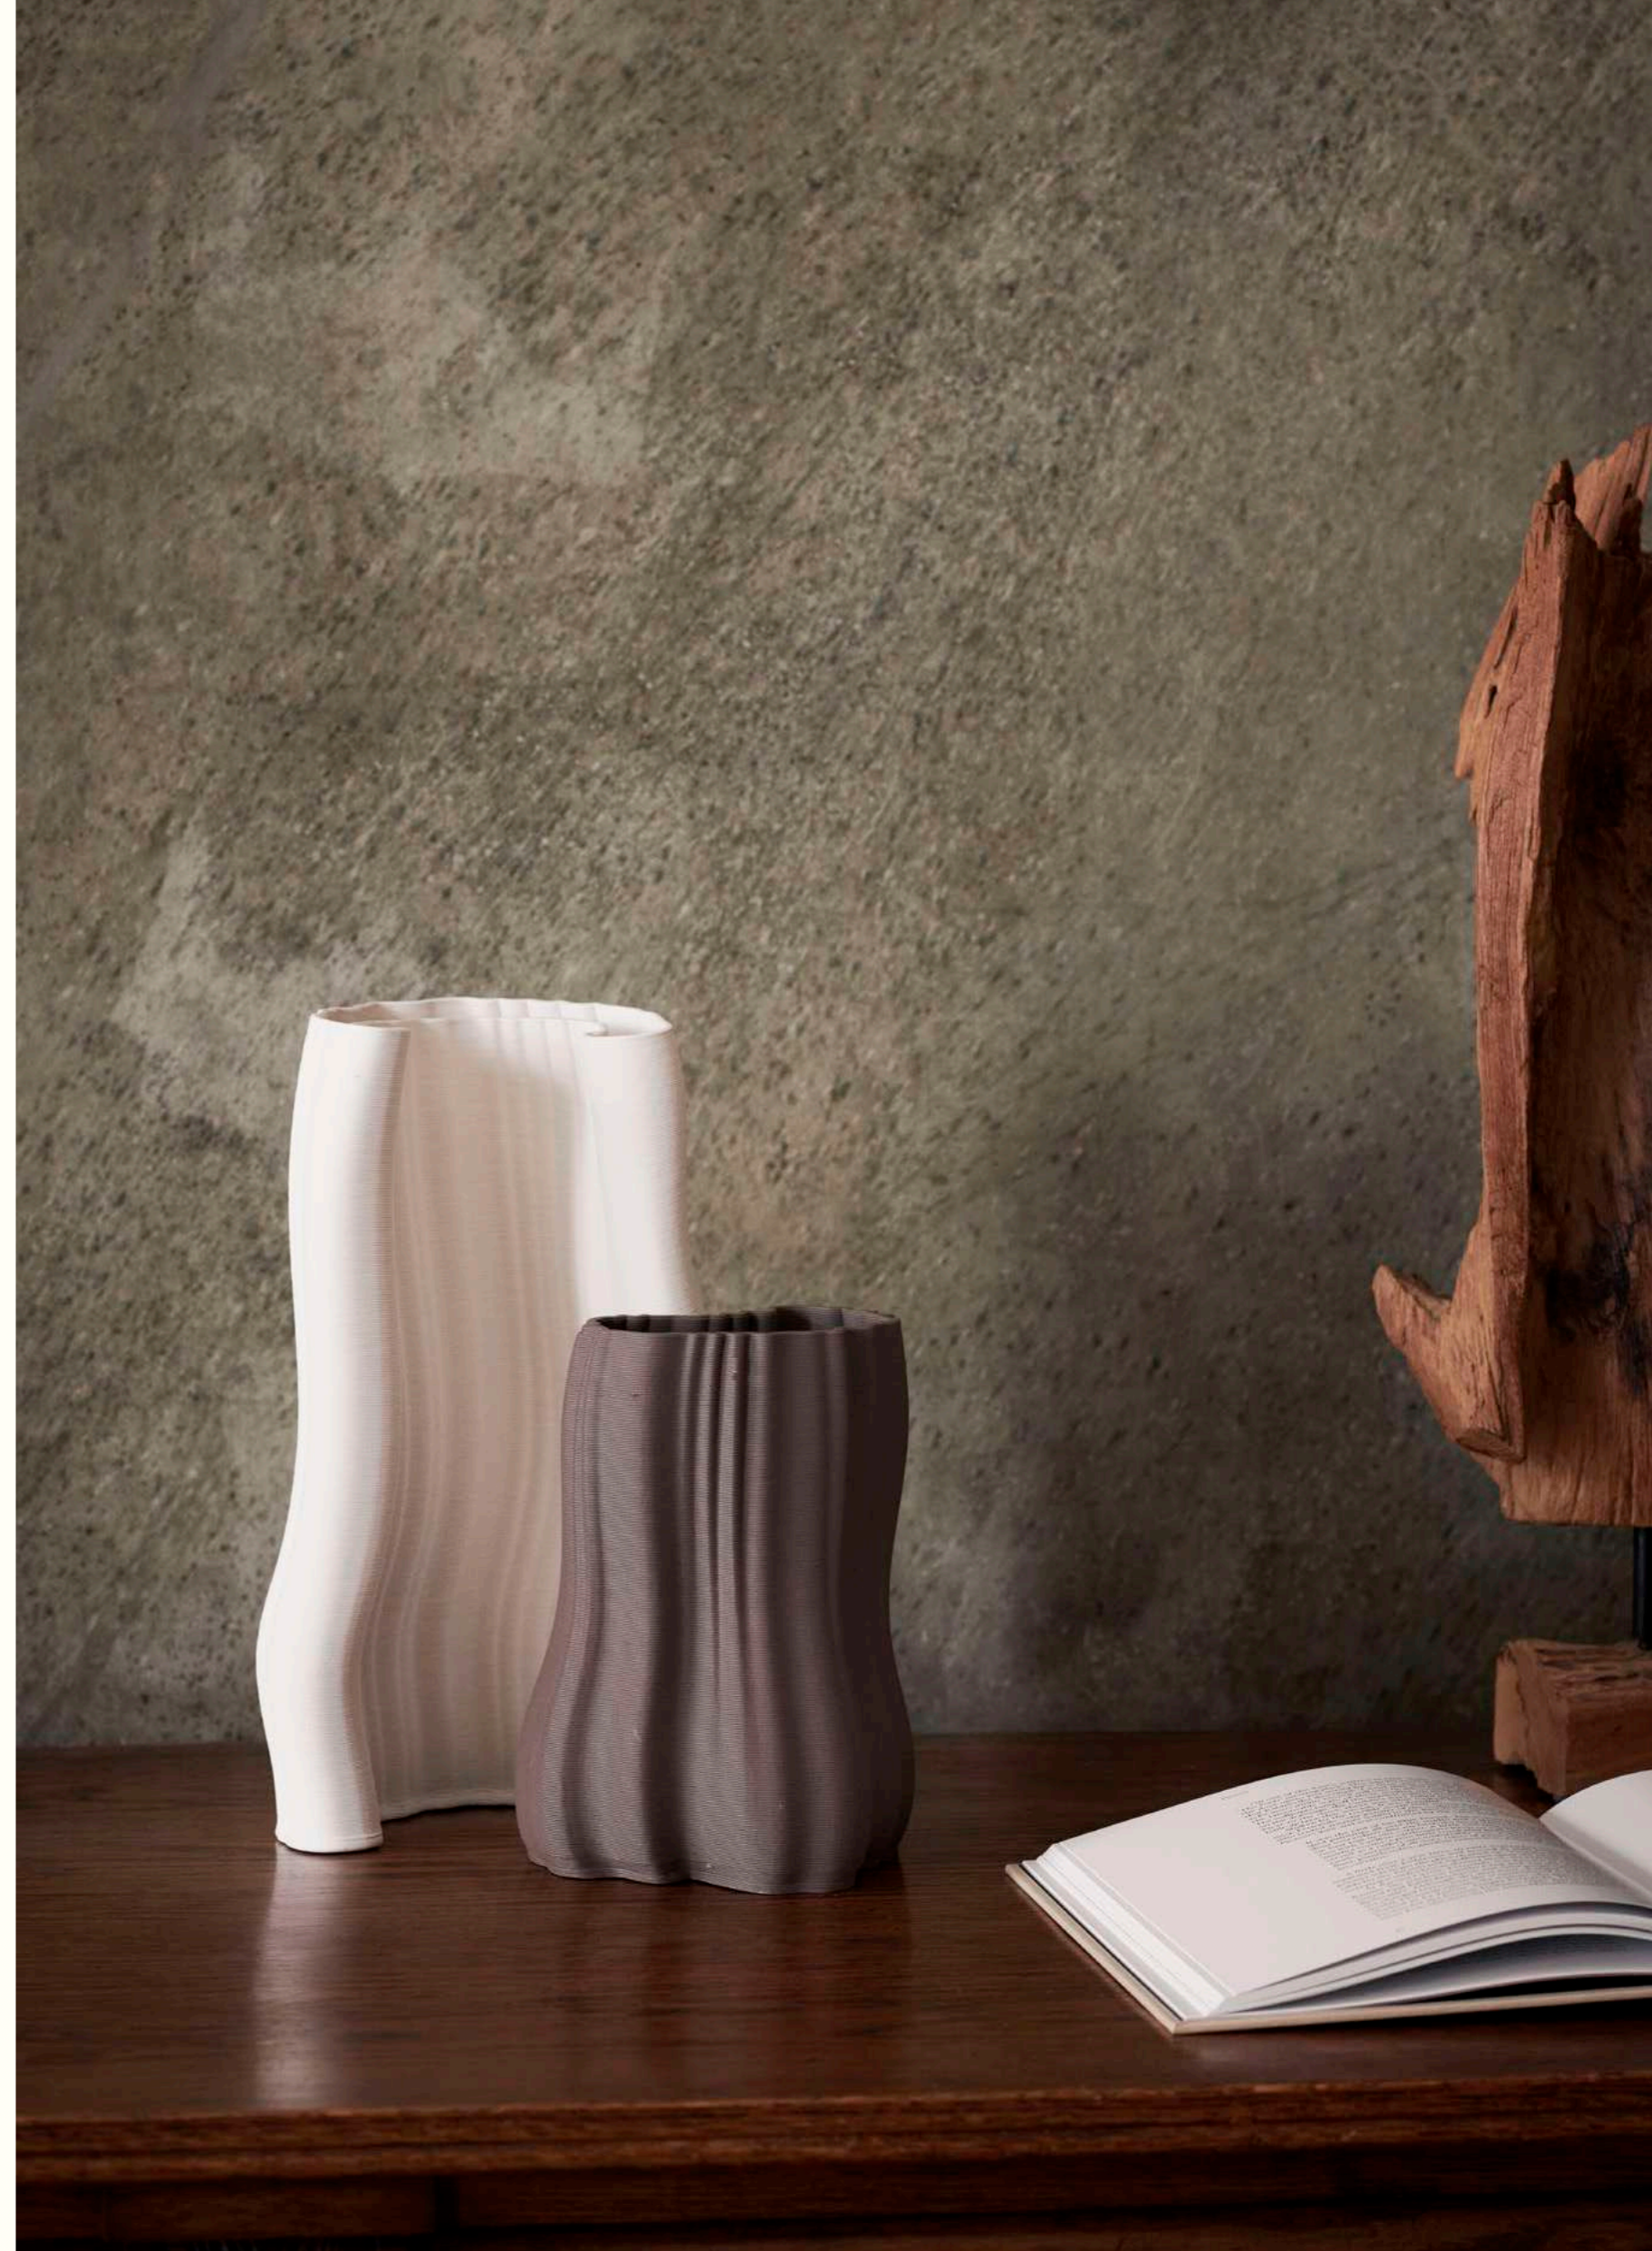

Alas Vase

The Alas Vase is a distinctive piece that harmoniously combines the fluidity of glass with structural shapes. The word Alas comes from the Spanish word for 'wing', alluding to the unique and ornamental shapes that adorn the sides of the vase. Made by hand, every Alas Vase can have slight variations, rendering each one entirely unique.