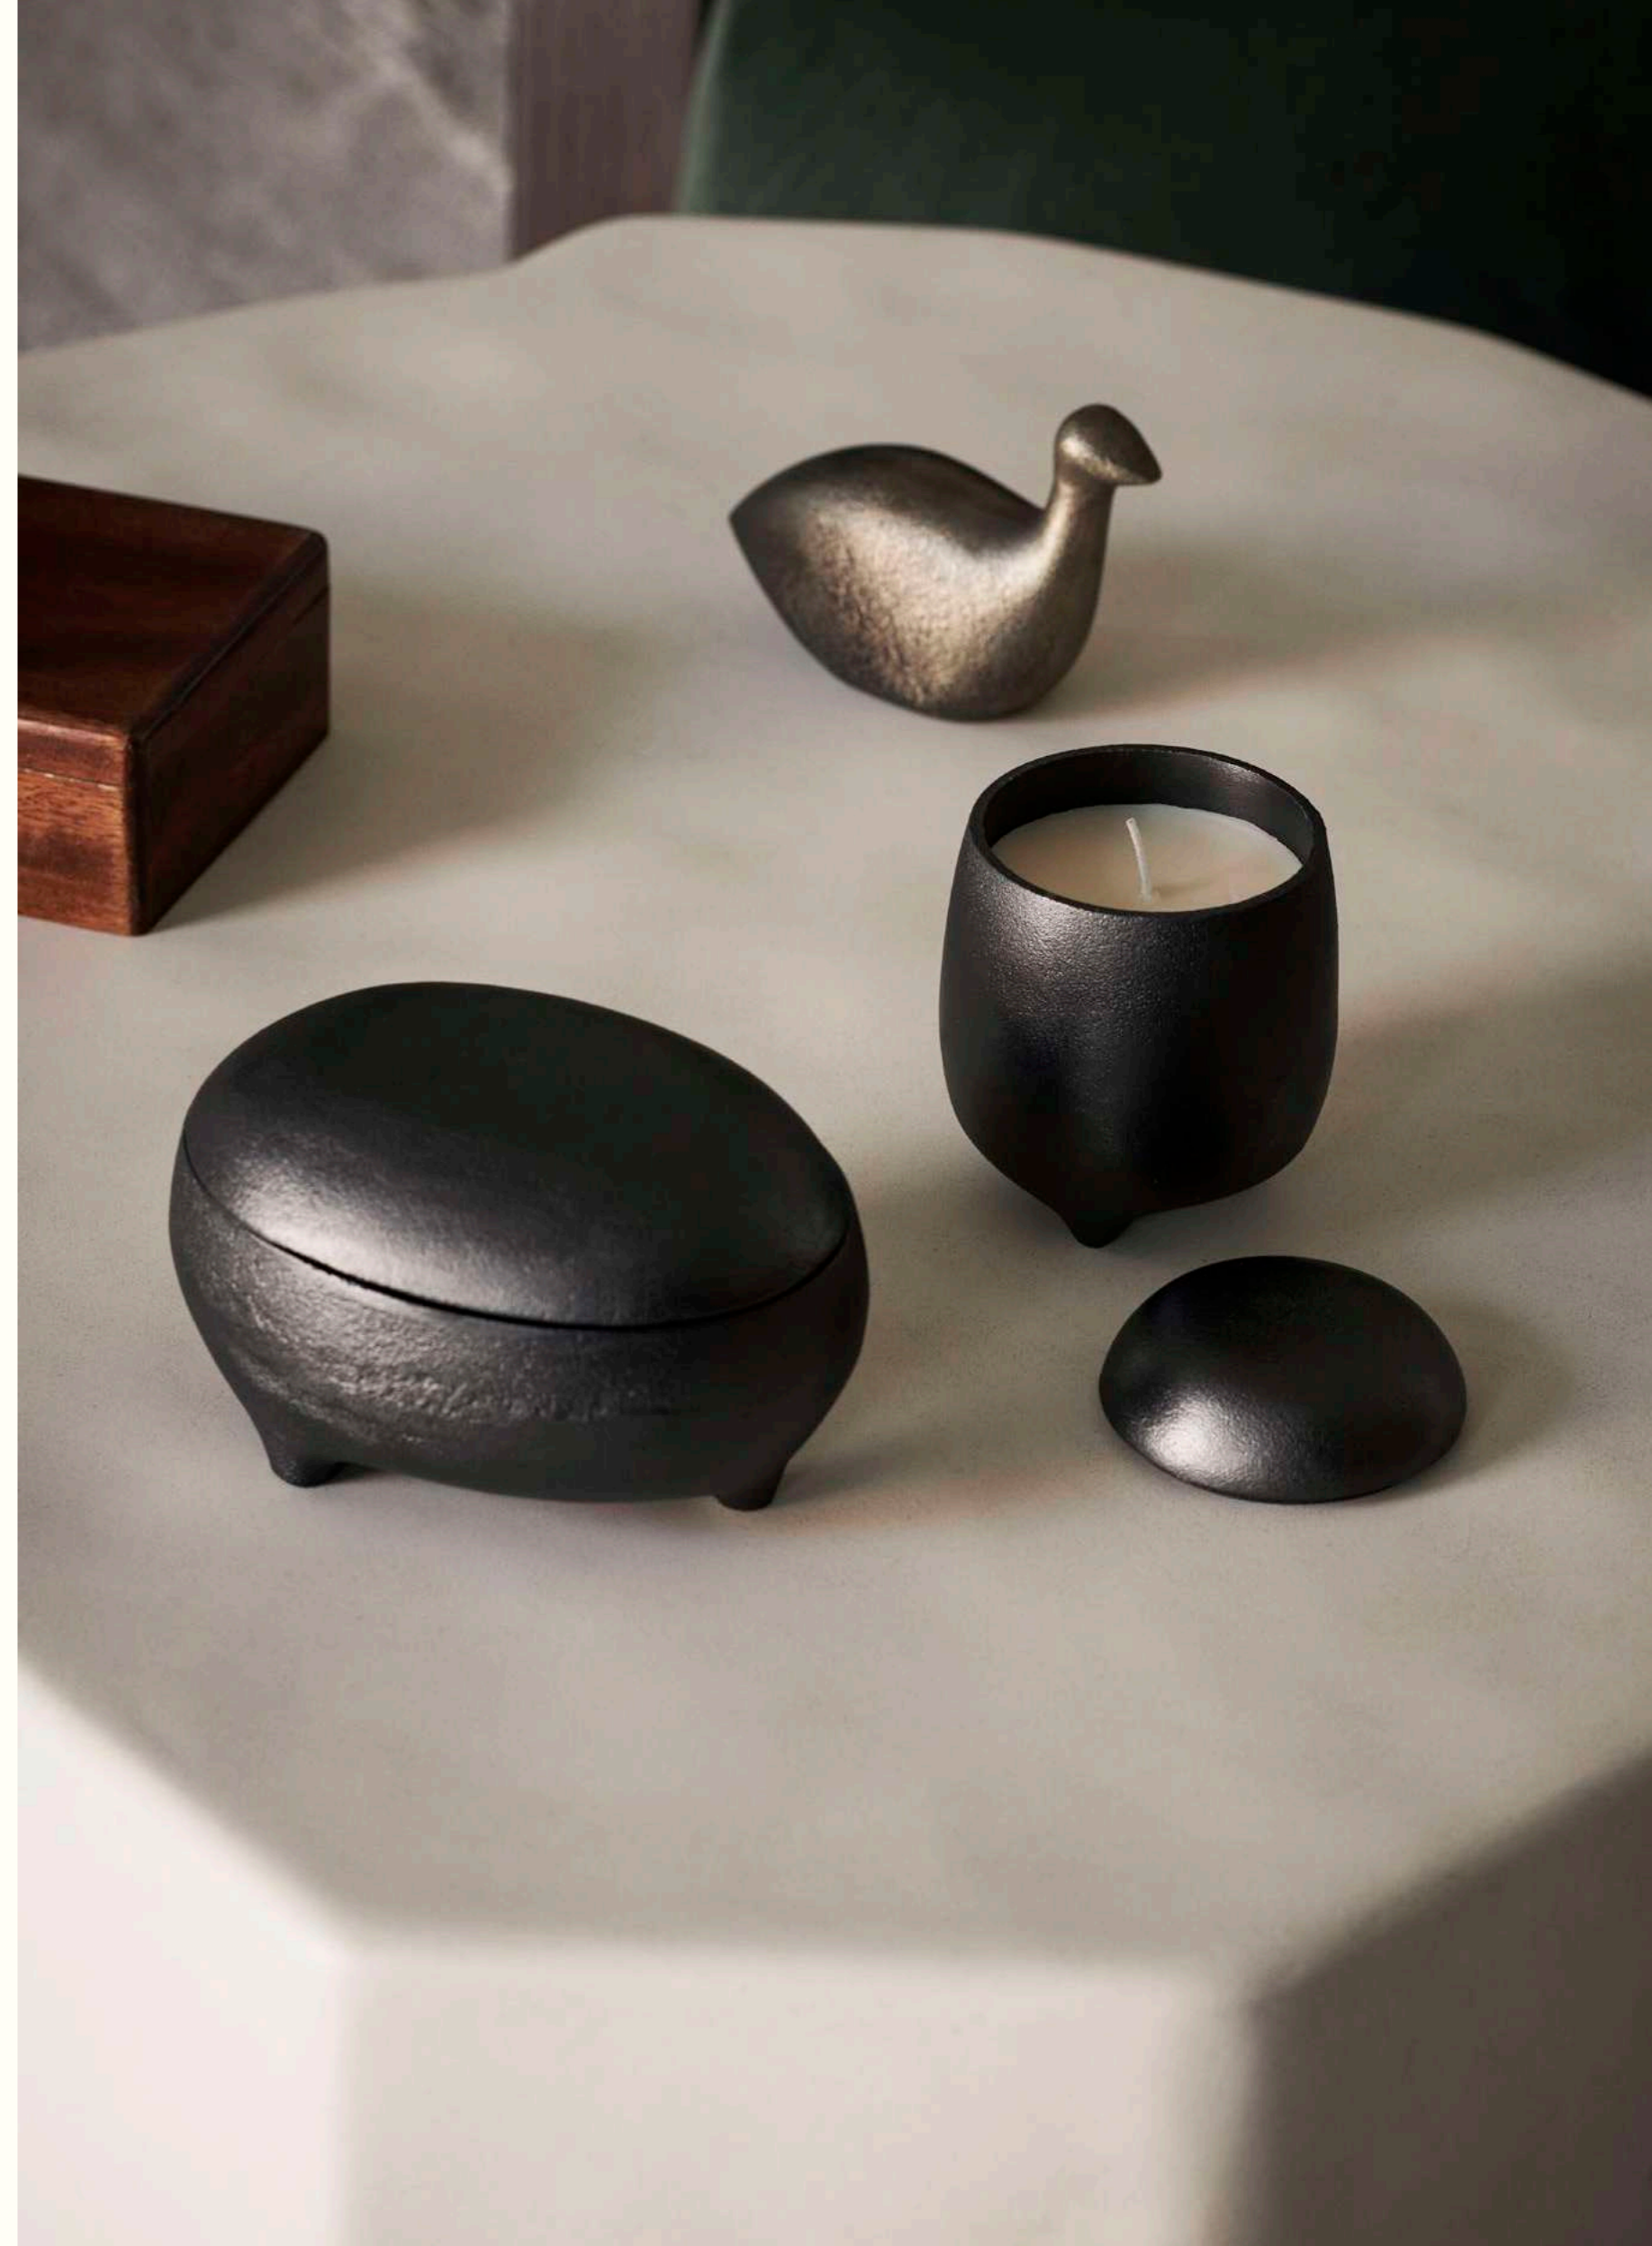

Evoke Candle

Enhance your mindful and tranquil moments with the Evoke Candle. The unscented candle comes in an elegant container crafted from cast recycled aluminium with a blackened finish. Once the wax has been depleted, repurpose the container with lid as a stylish storage box for jewelry and other small treasures, adding functionality to its timeless beauty. Immerse yourself in the soothing glow of the Evoke Candle while appreciating its versatile design that continues to bring joy even after the candle has melted away.

1104268215

EVOKE CANDLE - BLACKENED ALUMINIUM

RECOMMENDED RETAIL PRICE

EUR 39, DKK 279, SEK 435, NOK 435, GBP 35, USD 49

1104268216

EVOKE TWIN CANDLE - BLACKENED ALUMINIUM

RECOMMENDED RETAIL PRICE

EUR 55, DKK 399, SEK 625, NOK 625, GBP 49, USD 69

Valse Candle Holder

As if frozen mid-dance, the Valse Candle Holder has a fluid and wavy form. Taking inspiration from the graceful movements of the Waltz dance, this piece is crafted from powder-coated iron and has an elegant shape, featuring a curved metal rod that invites you to hold and move the candle holder around with you.

Referencing the Latin word for light, the Luce Candle Holder invites a cosy atmosphere into your home or outdoor space. Made entirely from heat resistant glass, Luce's shape and round handle allude to antique candle holders, while the transparent material assures a clean, modern expression as well as highlighting the candle inside. The height of the glass cylinder will protect your candle from winds or drafts.