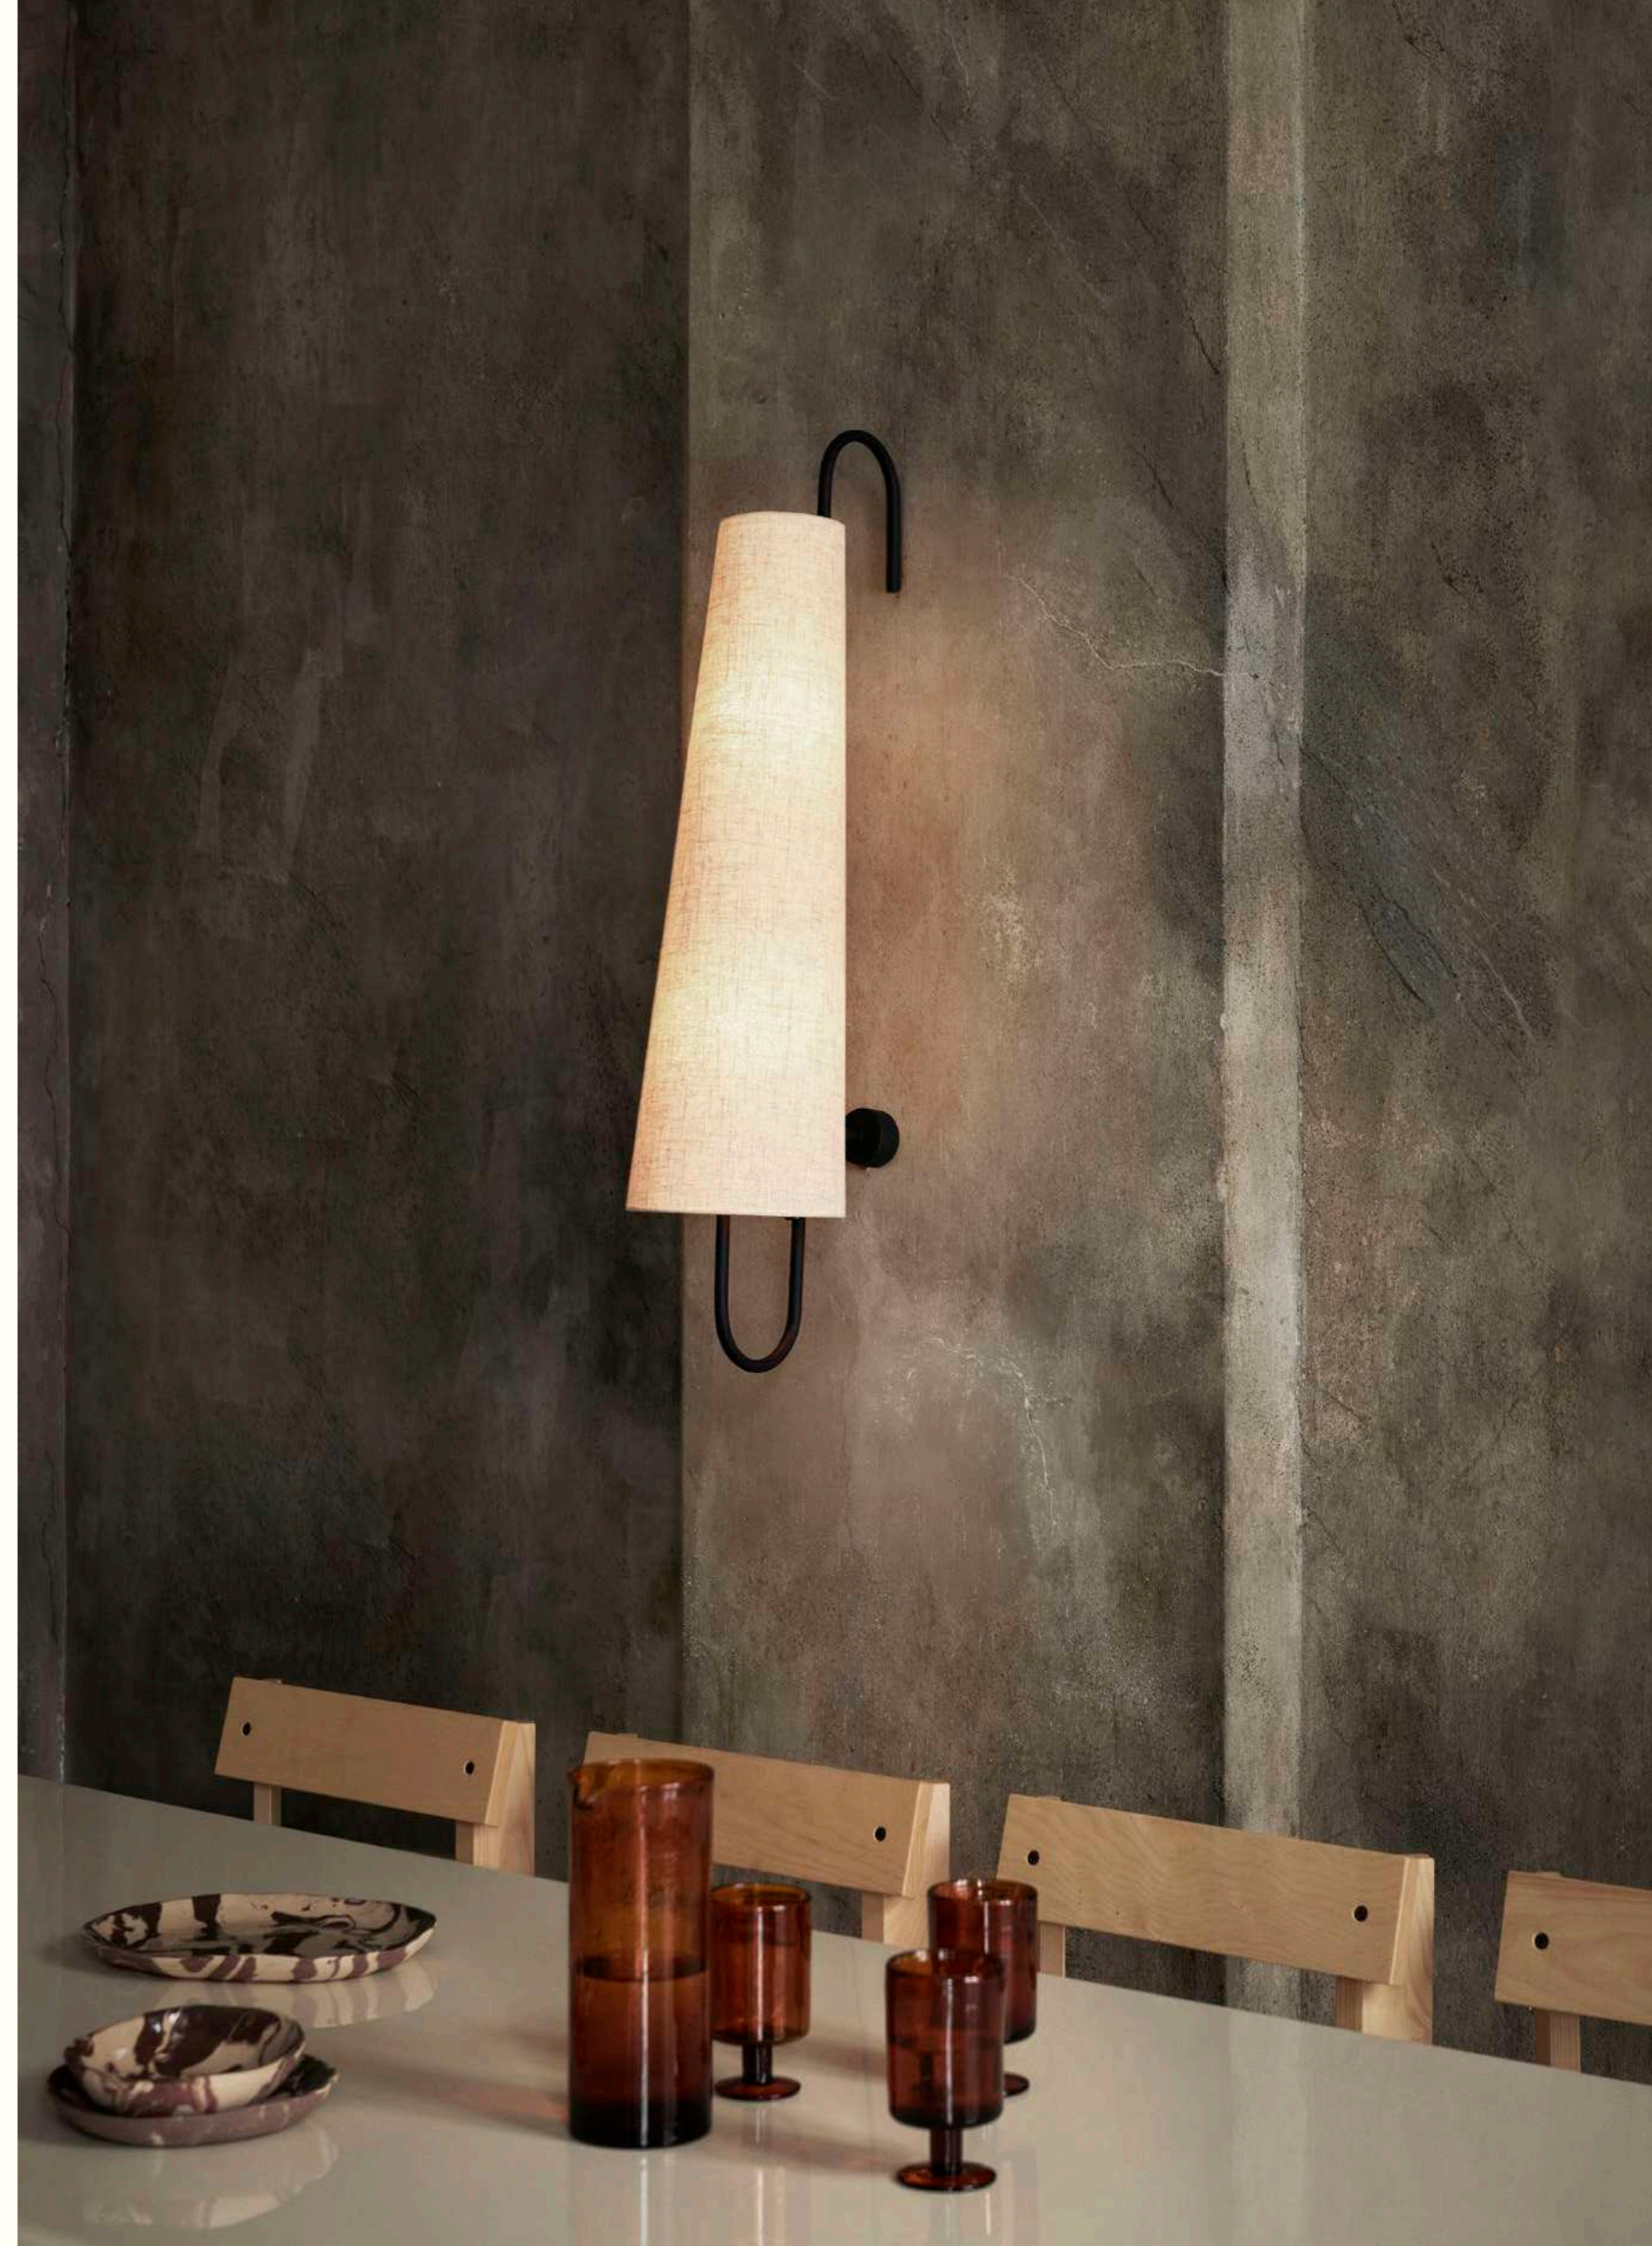

Dou Floor Lamp and Table Lamp

Hand braided from natural rattan, our Dou collection celebrates the lovely contrast between geometric shapes and the organic, textural qualities of the material. These lamps cast a soft, comfortable light, while the shade allows for small glimpses of illumination through the braided rattan and will add texture and tactility to your living space.