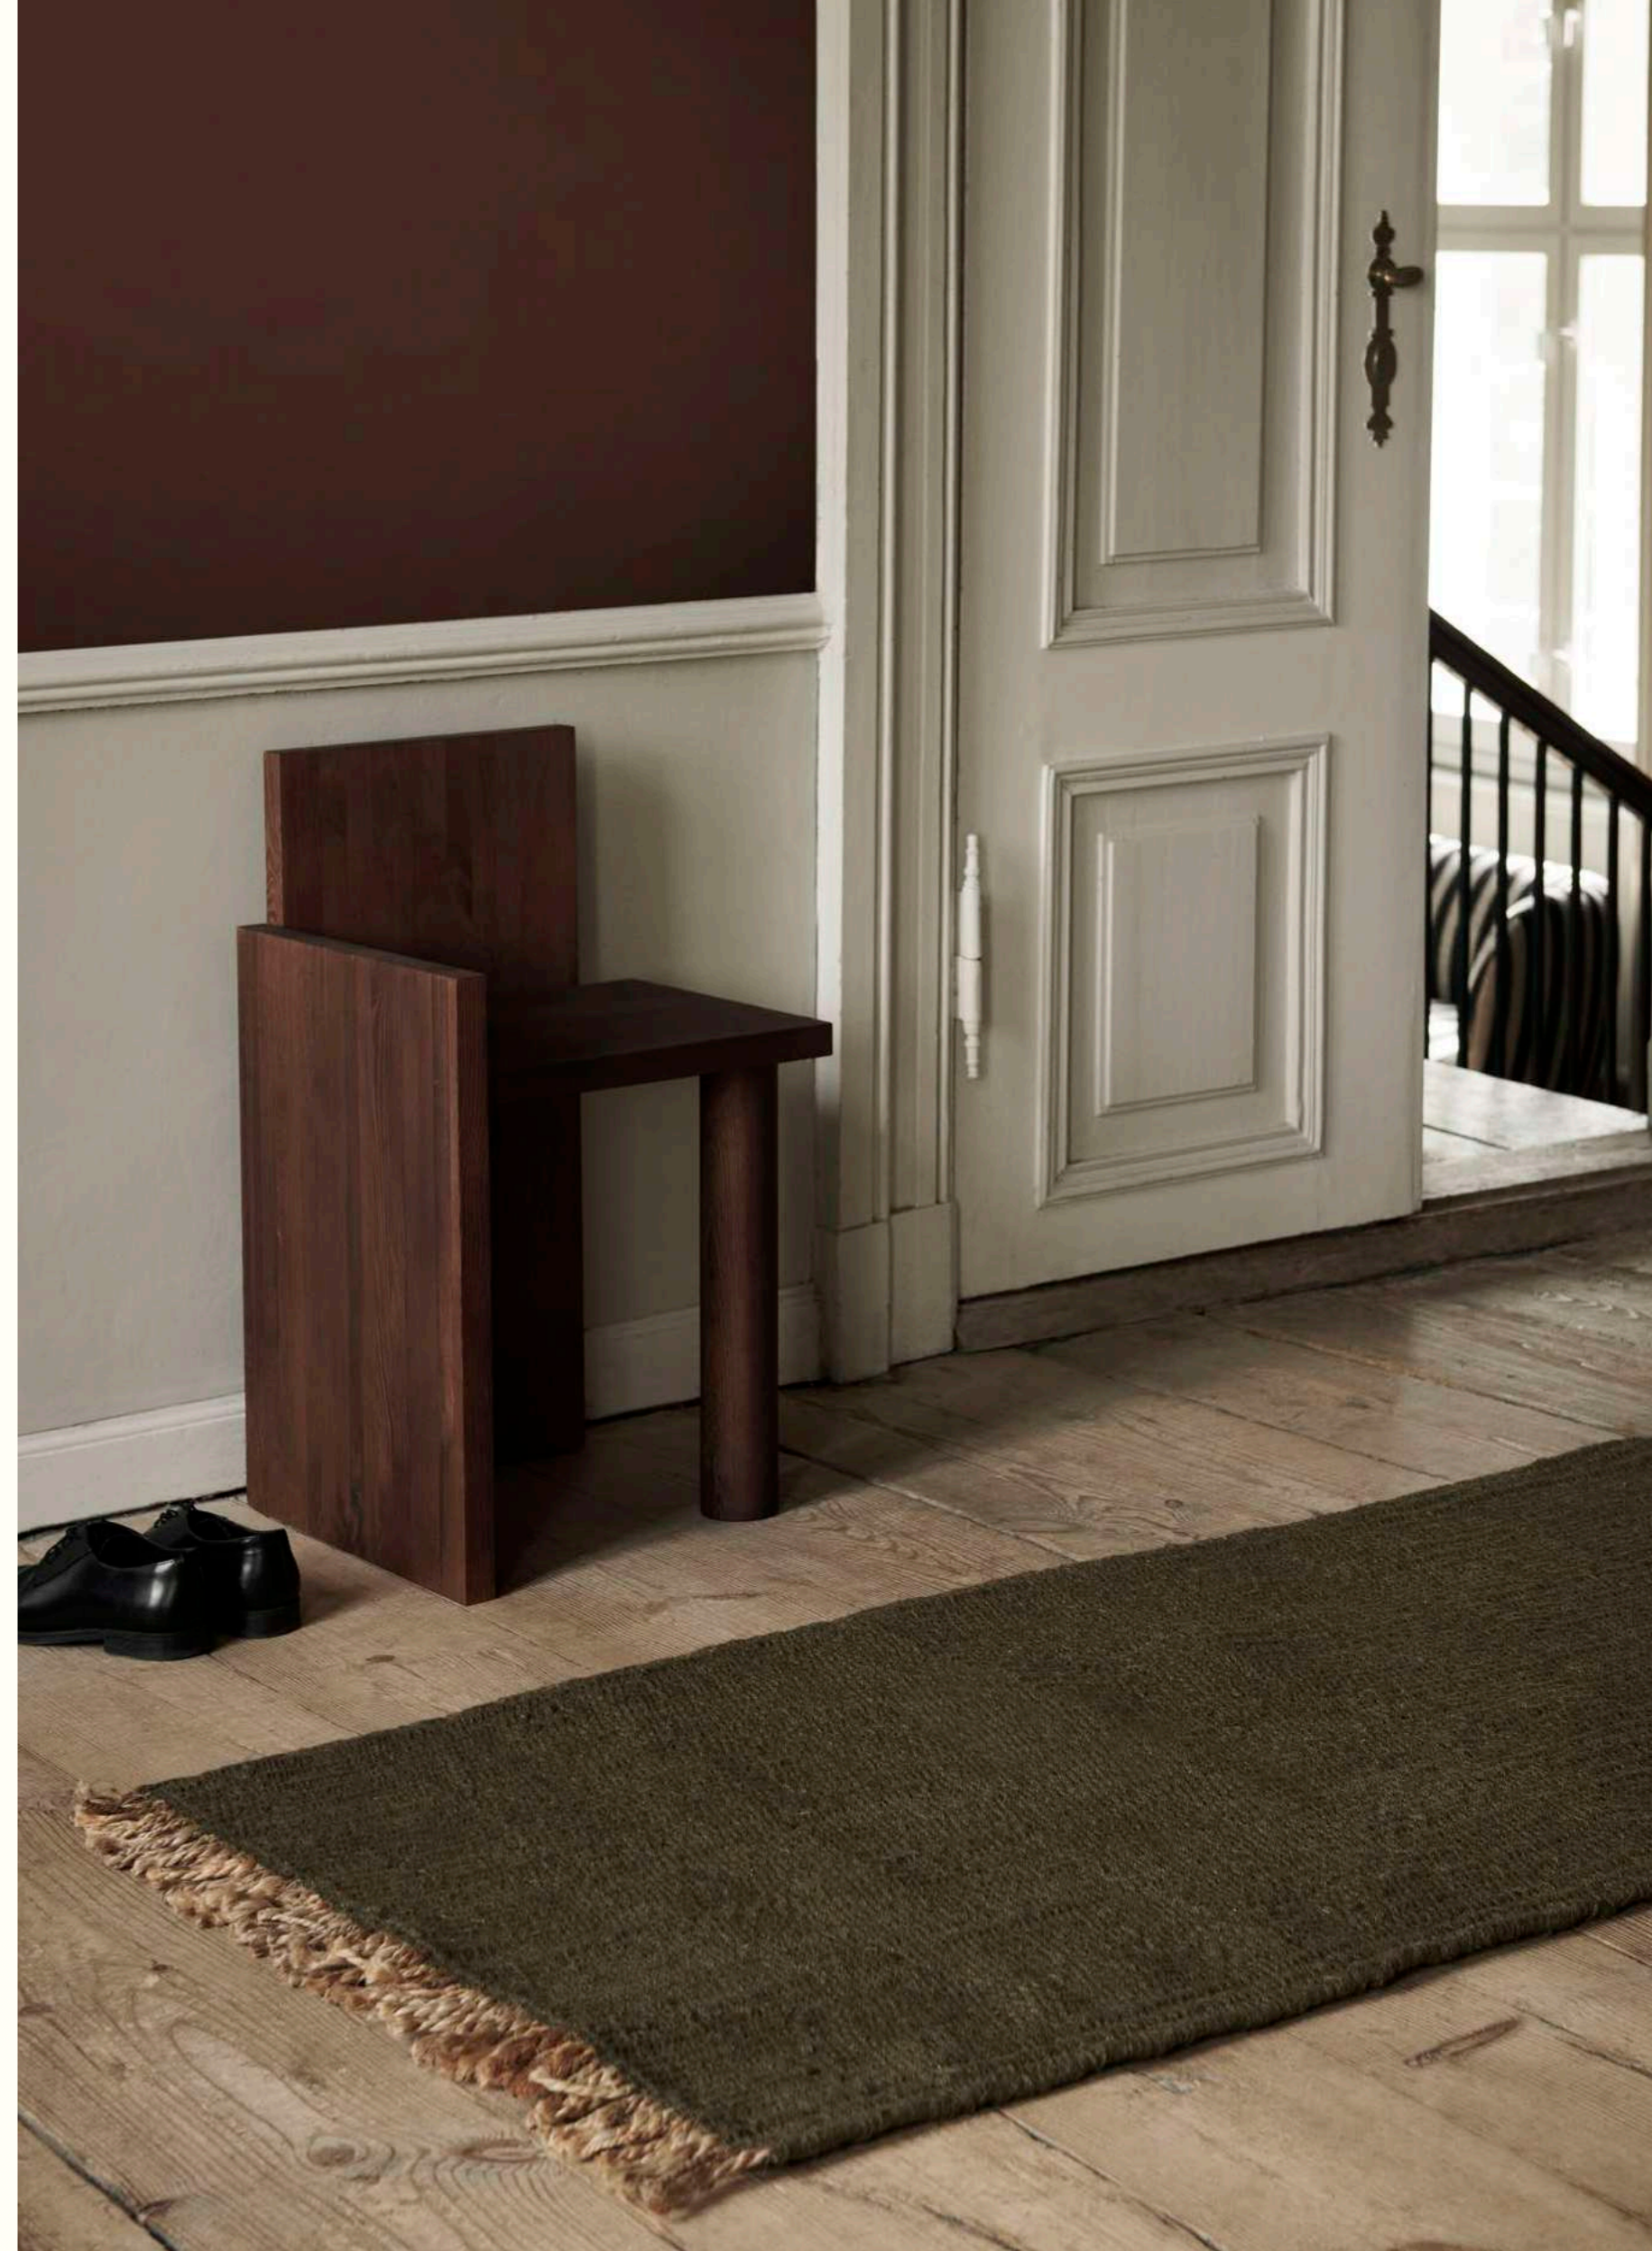

Edge Wall Rug

The Edge Wall Rug presents jute in its most raw and unconventional form. The soft, elongated fringed surface has been hand knotted, showcasing the soft and organic composition of the materials. Its inviting tones infuse tactility and warmth, making it a decorative yet relaxed piece. Enhance your bedroom, living room - or any space that could benefit from the added texture and comfort this captivating wall hanging provides.