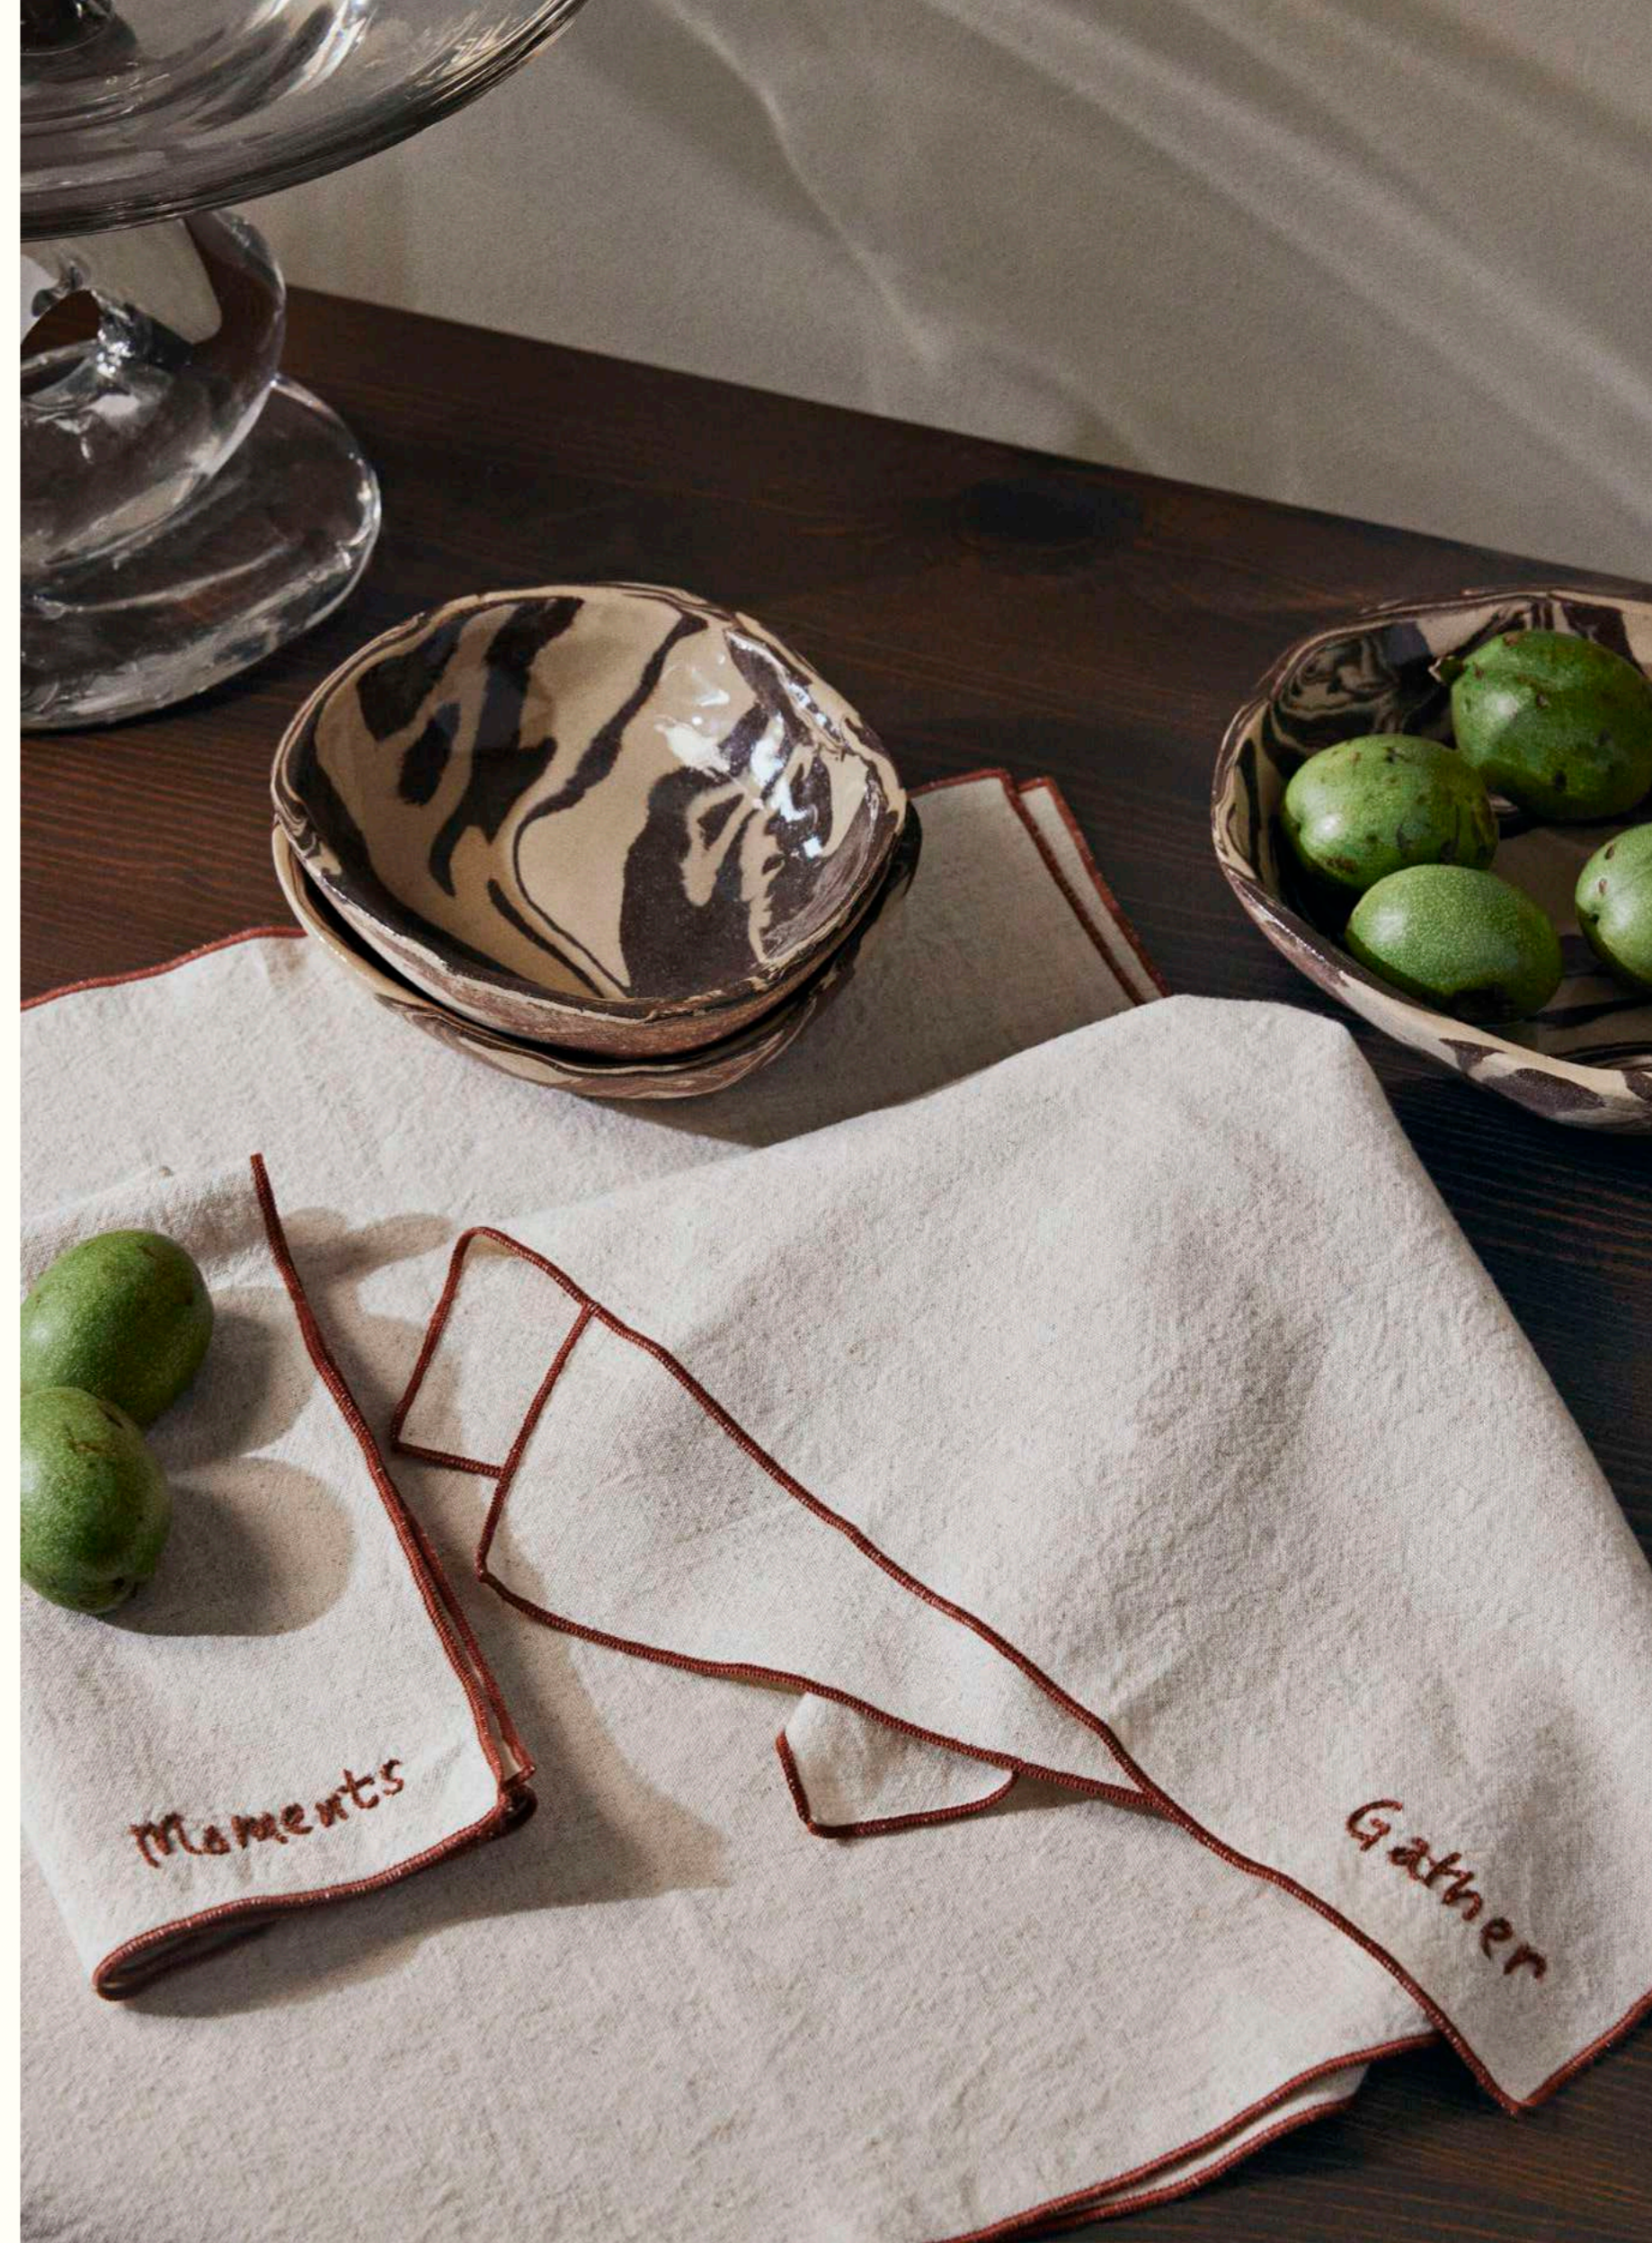

Occasion Napkins - Set of 4

Celebrate the joy of dining with the Occasion Napkins. Showcasing delicately embroidered words that pay tribute to the act of gathering for a meal, these napkins enhance the cosy and soft ambiance of your table setting. The set of four napkins is crafted from cotton blended with linen fibres, giving them a speckled, casual expression.

1104268275
NATURAL

RECOMMENDED RETAIL PRICE
EUR 39, DKK 299, SEK 465, NOK 465, GBP 39, USD 55