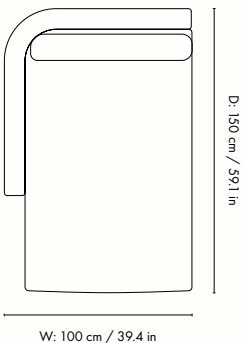

Dase Chaise Longue - Left