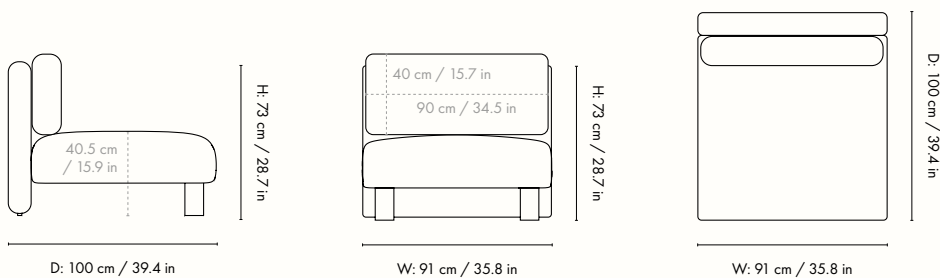

Measurements