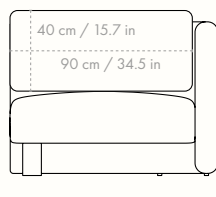

W: 100 cm / 39.4 in