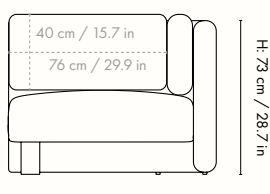

W: 100 cm / 39.4 in