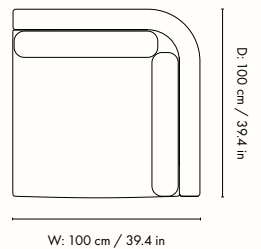

Dase Connecting Corner Module