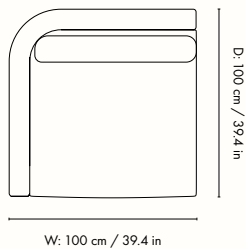

Dase Armrest End Module - Left