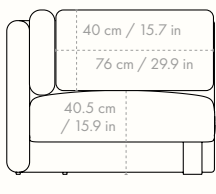

Measurements

D: 100 cm / 39.4 in