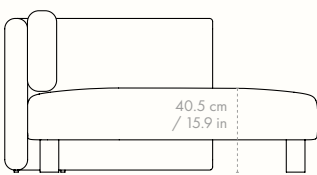

Dimensions

Height: 73 cm / 28.7 in
Width: 100 cm / 39.4 in
Depth: 100 cm / 39.4 in
Seat height: 40.5 cm / 15.9 in
Cushion height: 40 cm / 15.7 in
Cushion width: 90 cm / 35.4 in
Weight: 33 kg / 72.8 lb

Materials and construction

Dimensions

Height: 73 cm / 28.7 in
Width: 100 cm / 39.4 in
Depth: 100 cm / 39.4 in
Seat height: 40.5 cm / 15.9 in
Cushion height: 40 cm / 15.7 in
Cushion width: 76 cm / 29.9 in
Weight: 35 kg / 77.2 lb

Materials and construction

Dimensions

Height: 73 cm / 28.7 in
Width: 100 cm / 39.4 in
Depth: 150 cm / 59.1 in
Seat height: 40.5 cm / 15.9 in
Cushion height: 40 cm / 15.7 in
Cushion width: 90 cm / 35.4 in
Weight: 40 kg / 88.2 lb

Materials and construction

To see the specifications of each fabric and available colour assortment please go to the fabric and leather overview

Measurements

D: 150 cm / 59.1 in

W: 100 cm / 39.4 in

W: 100 cm / 39.4 in

Fabric Options