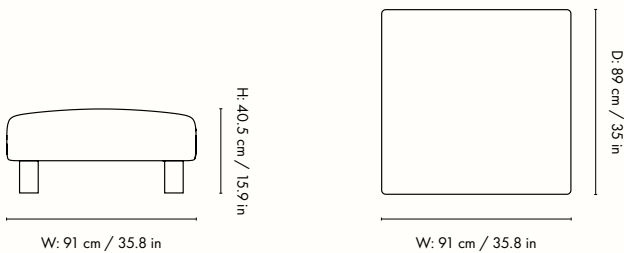

Measurements