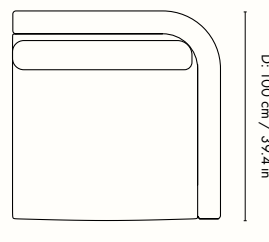

Height: 73 cm / 28.7 in
Width: 91 cm / 35.8 in
Depth: 100 cm / 39.4 in
Seat height: 40.5 cm / 15.9 in
Cushion height: 40 cm / 15.7 in
Cushion width: 90 cm / 35.4 in
Weight: 27 kg / 59.5 lb

Materials and construction

Dimensions

Height: 73 cm / 28.7 in
Width: 100 cm / 39.4 in
Depth: 100 cm / 39.4 in
Seat height: 40.5 cm / 15.9 in
Cushion height: 40 cm / 15.7 in
Cushion width: 90 cm / 35.4 in
Weight: 33 kg / 72.8 lb

Materials and construction

Fabric qualities

Included leg styles

To see the specifications of each fabric and available colour assortment please go to the fabric and leather overview

Measurements

D: 100 cm / 39.4 in

W: 100 cm / 39.4 in

Dimensions

Height: 73 cm / 28.7 in
Width: 100 cm / 39.4 in
Depth: 100 cm / 39.4 in
Seat height: 40.5 cm / 15.9 in
Cushion height: 40 cm / 15.7 in
Cushion width: 76 cm / 29.9 in
Weight: 35 kg / 77.2 lb

Materials and construction