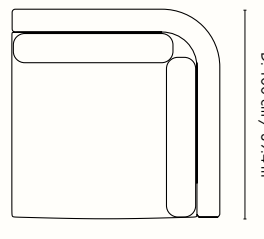

Dimensions

Height: 73 cm / 28.7 in
Width: 100 cm / 39.4 in
Depth: 100 cm / 39.4 in
Seat height: 40.5 cm / 15.9 in
Cushion height: 40 cm / 15.7 in
Cushion width: 90 cm / 35.4 in
Weight: 33 kg / 72.8 lb

Materials and construction

Dimensions

Height: 73 cm / 28.7 in
Width: 100 cm / 39.4 in
Depth: 100 cm / 39.4 in
Seat height: 40.5 cm / 15.9 in
Cushion height: 40 cm / 15.7 in
Cushion width: 76 cm / 29.9 in
Weight: 35 kg / 77.2 lb

Materials and construction

Measurements

D: 100 cm / 39.4 in

W: 100 cm / 39.4 in

W: 100 cm / 39.4 in

Dase Cushion - Small

Design by ferm LIVING

Product details

Manufactured in Lithuania

Dimensions

Height: 73 cm / 28.7 in
Width: 100 cm / 39.4 in
Depth: 150 cm / 59.1 in
Seat height: 40.5 cm / 15.9 in
Cushion height: 40 cm / 15.7 in
Cushion width: 90 cm / 35.4 in
Weight: 40 kg / 88.2 lb

Materials and construction