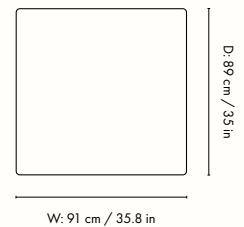

Dase Ottoman