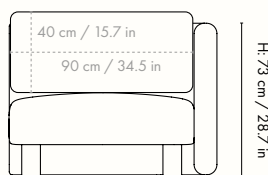

Dimensions

Height: 73 cm / 28.7 in
Width: 100 cm / 39.4 in
Depth: 100 cm / 39.4 in
Seat height: 40.5 cm / 15.9 in
Cushion height: 40 cm / 15.7 in
Cushion width: 90 cm / 35.4 in
Weight: 33 kg / 72.8 lb

Materials and construction

Dimensions

Height: 73 cm / 28.7 in
Width: 100 cm / 39.4 in
Depth: 100 cm / 39.4 in
Seat height: 40.5 cm / 15.9 in
Cushion height: 40 cm / 15.7 in
Cushion width: 76 cm / 29.9 in
Weight: 35 kg / 77.2 lb

Materials and construction

Dimensions

Height: 73 cm / 28.7 in
Width: 100 cm / 39.4 in
Depth: 150 cm / 59.1 in
Seat height: 40.5 cm / 15.9 in
Cushion height: 40 cm / 15.7 in
Cushion width: 90 cm / 35.4 in
Weight: 40 kg / 88.2 lb

Materials and construction

To see the specifications of each fabric and available colour assortment please go to the fabric and leather overview

Measurements

D: 150 cm / 59.1 in

W: 100 cm / 39.4 in

W: 100 cm / 39.4 in

Fabric Options