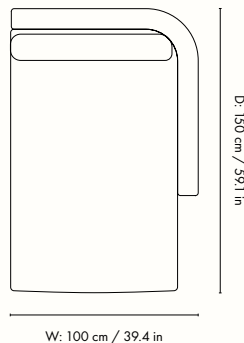

Dase module overview

Dase Center Module

Dase Armrest End Module - Left

Dase Armrest End Module - Right

Dase Connecting Corner Module

Dase Chaise Longue - Left

Dase Chaise Longue - Right

Dase Cushion - Small

Height: 73 cm / 28.7 in
Width: 91 cm / 35.8 in
Depth: 100 cm / 39.4 in
Seat height: 40.5 cm / 15.9 in
Cushion height: 40 cm / 15.7 in
Cushion width: 90 cm / 35.4 in
Weight: 27 kg / 59.5 lb

Materials and construction

Dimensions

Height: 73 cm / 28.7 in
Width: 100 cm / 39.4 in
Depth: 100 cm / 39.4 in
Seat height: 40.5 cm / 15.9 in
Cushion height: 40 cm / 15.7 in
Cushion width: 90 cm / 35.4 in
Weight: 33 kg / 72.8 lb

Materials and construction

Dimensions

Height: 73 cm / 28.7 in
Width: 100 cm / 39.4 in
Depth: 100 cm / 39.4 in
Seat height: 40.5 cm / 15.9 in
Cushion height: 40 cm / 15.7 in
Cushion width: 76 cm / 29.9 in
Weight: 35 kg / 77.2 lb

Materials and construction