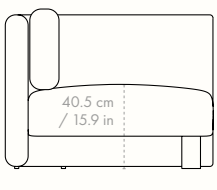

Measurements

D: 100 cm / 39.4 in