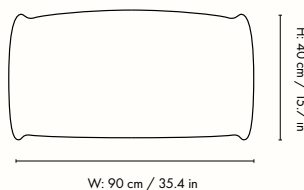

Dase Back Cushion