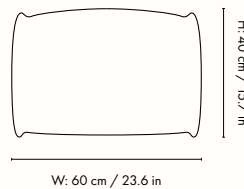

Dase Cushion - Small