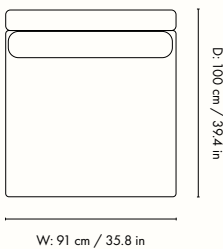

Dase Modular Sofa

The Dase Sofa is a modular system designed with comfort and versatility in mind. This sofa offers enough space for resting, lounging, conversing and cuddling, making it ideal for both formal and informal settings. The sofa's design is highlighted by an upholstered backrest that gracefully follows the sofa's contours, accentuating its contemporary silhouette. Choose between matching upholstered legs for a cohesive look or dark-stained wood legs for a more subtle elegance. Both leg styles are included when purchasing a sofa.

With a commitment to responsible production, the wooden structure of the Dase Sofa is FSC™ certified. As a part of our Made to Order customisation concept, the upholstery for this item can be selected from a range of high-quality fabrics in different colours and patterns to create your custom piece of furniture.

Dase module overview

Dase Center Module