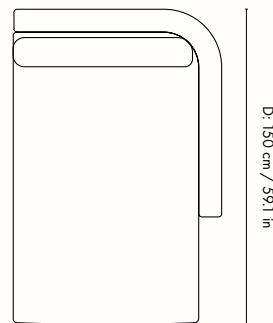

Dimensions

Height: 73 cm / 28.7 in
Width: 100 cm / 39.4 in
Depth: 100 cm / 39.4 in
Seat height: 40.5 cm / 15.9 in
Cushion height: 40 cm / 15.7 in
Cushion width: 90 cm / 35.4 in
Weight: 33 kg / 72.8 lb

Materials and construction

Dimensions

Height: 73 cm / 28.7 in
Width: 100 cm / 39.4 in
Depth: 100 cm / 39.4 in
Seat height: 40.5 cm / 15.9 in
Cushion height: 40 cm / 15.7 in
Cushion width: 76 cm / 29.9 in
Weight: 35 kg / 77.2 lb

Materials and construction

Dimensions

Height: 73 cm / 28.7 in
Width: 100 cm / 39.4 in
Depth: 150 cm / 59.1 in
Seat height: 40.5 cm / 15.9 in
Cushion height: 40 cm / 15.7 in
Cushion width: 90 cm / 35.4 in
Weight: 40 kg / 88.2 lb

Materials and construction

To see the specifications of each fabric and available colour assortment please go to the fabric and leather overview

Measurements

D: 150 cm / 59.1 in

W: 100 cm / 39.4 in

W: 100 cm / 39.4 in

Fabric Options