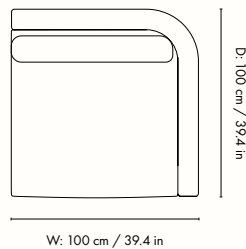

Dase Armrest End Module - Right