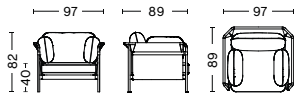

### DIMENSIONS

1 SEATER  
WIDTH 97 CM  
DEPTH 89 CM  
HEIGHT 82 CM  
SEAT HEIGHT 40 CM  
SEAT WIDTH 65 CM

2 SEATER  
WIDTH 172 CM  
DEPTH 89 CM  
HEIGHT 82 CM  
SEAT HEIGHT 40 CM  
SEAT WIDTH 65 CM

3 SEATER  
WIDTH 247 CM  
DEPTH 89 CM  
HEIGHT 82 CM  
SEAT HEIGHT 40 CM  
SEAT WIDTH 65 CM