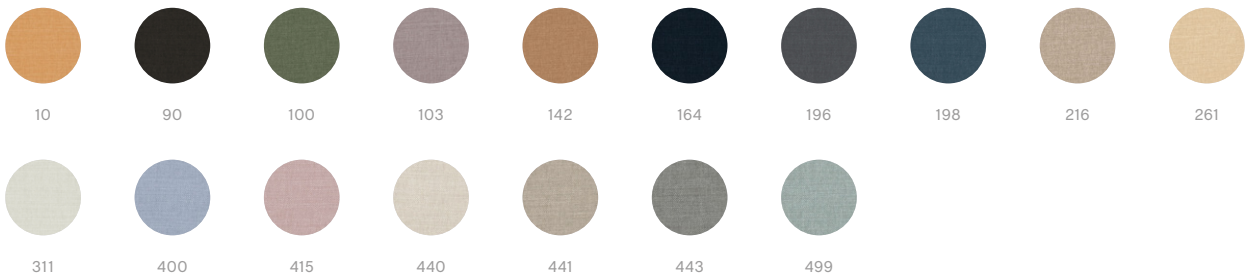

COLOUR & FINISH

Please note that the colour codes are indicative.

		FRAME	
		BLACK POWDER COATED STEEL	CHROMED STEEL
OUTER CANVAS			
BLACK CANVAS 100% LINEN			
NATURAL CANVAS 100% LINEN			

SELECTED FABRICS | MATTRESS & CUSHIONS

LINARA