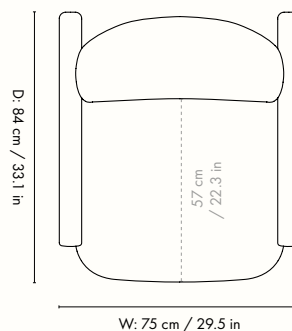

## Dimensions

Height: 87 cm / 34.3 in  
Width: 75 cm / 29.5 in  
Depth: 84 cm / 33.1 in  
Seat height: 42 cm / 16.5 in  
Seat depth: 57 cm / 22.3 in  
Weight: 20 kg / 44 lb

## Measurements