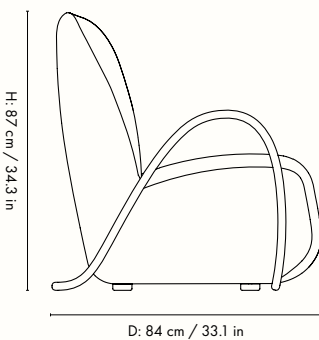

## Dimensions

Height: 87 cm / 34.3 in  
Width: 75 cm / 29.5 in  
Depth: 84 cm / 33.1 in  
Seat height: 42 cm / 16.5 in  
Seat depth: 57 cm / 22.3 in  
Weight: 20 kg / 44 lb

## Measurements