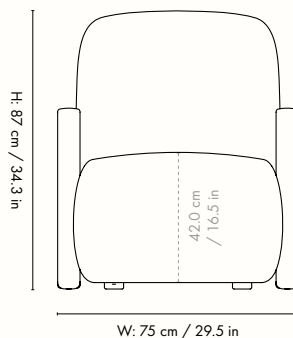

## Dimensions

Height: 87 cm / 34.3 in  
Width: 75 cm / 29.5 in  
Depth: 84 cm / 33.1 in  
Seat height: 42 cm / 16.5 in  
Seat depth: 57 cm / 22.3 in  
Weight: 20 kg / 44 lb

## Measurements