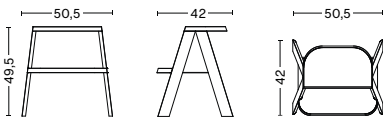

BUTLER

PRODUCT FACT SHEET

BUTLER

DESIGN BY SHANE SCHNECK, 2018

Born from the desire to create a versatile step ladder to fit modern urban lifestyles, Shane Schneck has created in Butler a clever and multifunctional household item. Providing two extra steps when used as a ladder, the larger lower step allows it to be utilised as a side table, stool or bedside bench when not serving its primary function. Crafted in solid oak with contemporary detailing, Butler comes pre-assembled and ready to use.

HIGHLIGHTS

- Multifunctional step ladder.
- FSC™ certified.
- Comes pre-assembled.
- Suitable for a wide variety of private and public environments.
- Qualified for contract use.

DIMENSIONS

WIDTH 50,5 CM

DEPTH 42 CM

HEIGHT 49,5 CM

MATERIALS

LADDER

Oiled solid oak.

CONSTRUCTION

Solid wood ladder with two solid wood pieces on the bottom surface of the top step for reinforcement. A crossbar is added to the front legs under the bottom step, fixed with wooden dowels and glue.