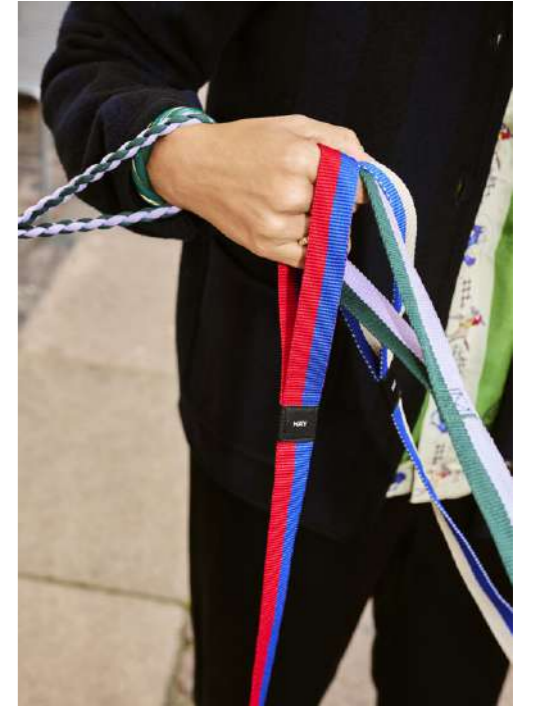

The Dog Collection is suitable for all dog breeds and sizes and includes collars, leashes, toys, beds, bowls, and scarves.

Mette Hay and Barbara Werner in front of Holly Golightly.

Dog Bed is made from recycled polyester with a washable, removable cushion.