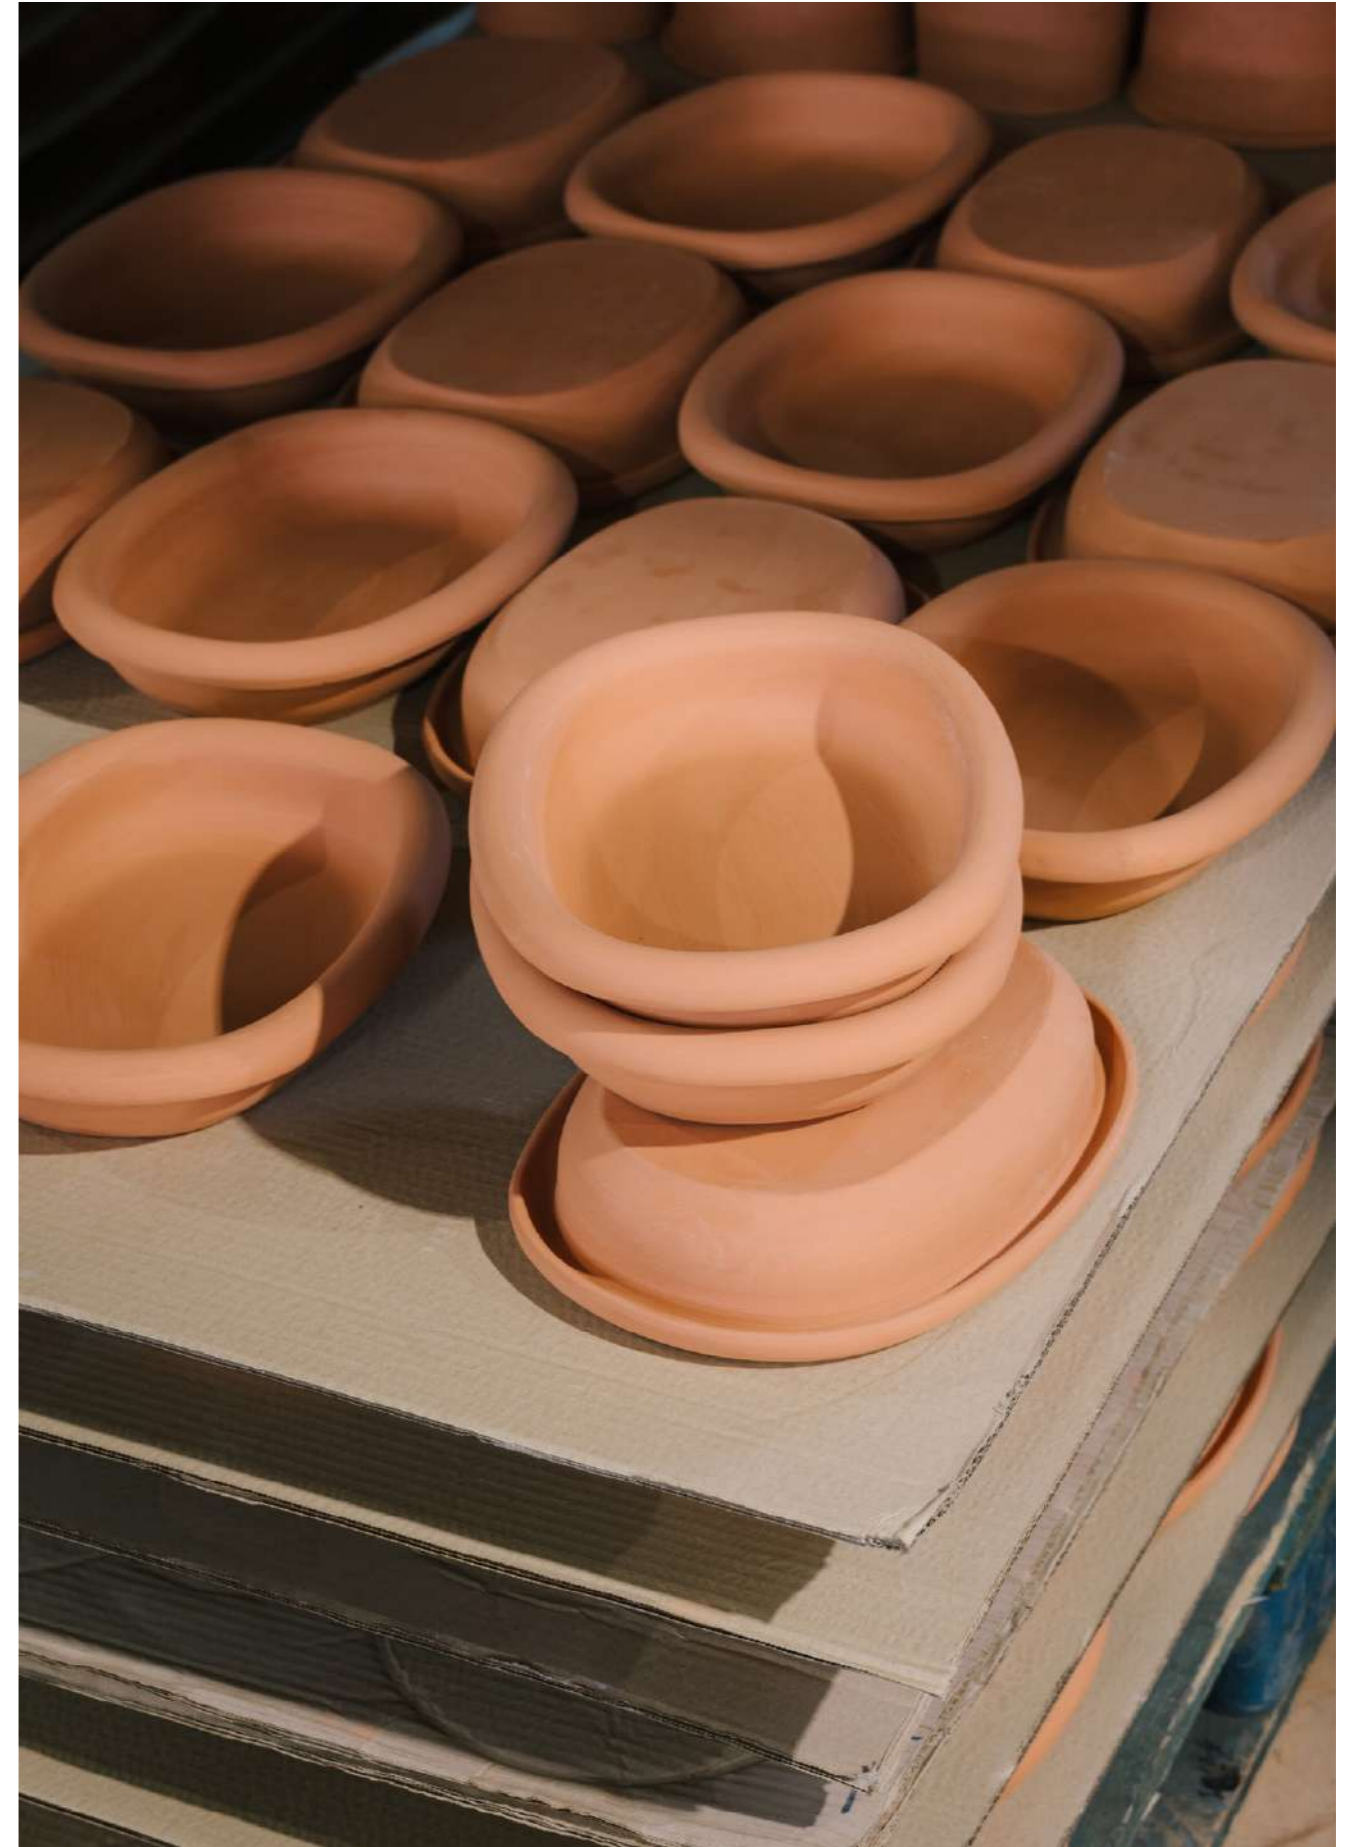

Rui Pereira

Barro Collection

Barro is crafted in Portugal using handmade moulds – seen here, the mould being made for the Oval Dish Large.

Barro tableware are being pressed into shape to create the individual plates, bowls, and cups.