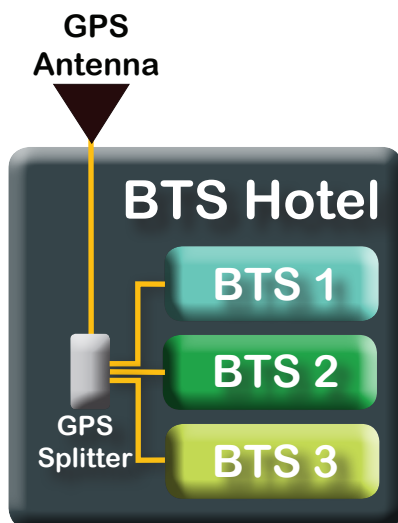

Support Cost Effective Timing for DAS Use GPS Splitters from GPS Source

Split the Connection & Keep the Timing

Take full advantage of the cost savings a GPS splitter can provide to amplify and divide timing signals between multiple BTS units inside a BTS Hotel.

GPS Splitter

One GPS antenna can service multiple BTS units with a GPS splitter or rack mount. Strict timing & synchronization requirements make GPS Source splitters the best choice inside a BTS Hotel.

Options

- Custom Gain on Any Port
- Any Port Passing DC
- EMI Shielding
- Surge Protection
- Custom Connectors
- Antenna Monitoring
- Many DC power choices

DAS Networks are Growing Everywhere

Short Leadtimes for GPS Splitters - Call Now!

www.gpssource.com