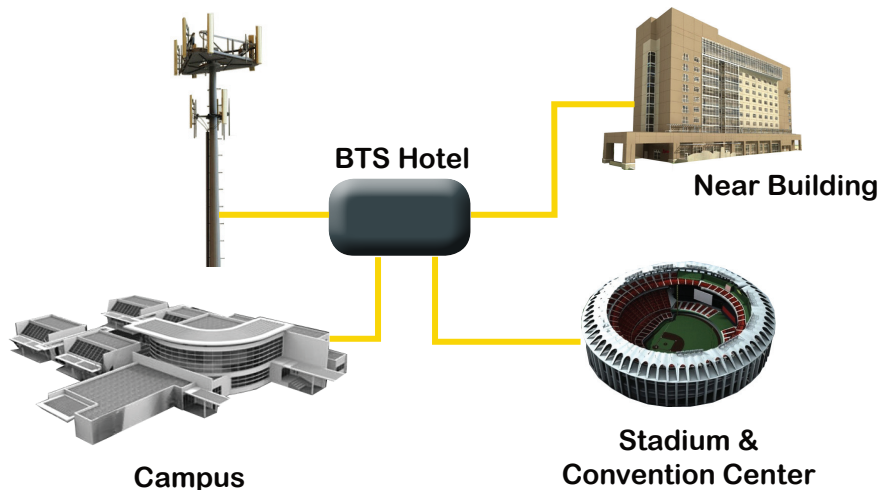

GPS Splitter

One GPS antenna can service multiple BTS units with a GPS splitter or rack mount. Strict timing & synchronization requirements make GPS Source splitters the best choice inside a BTS Hotel.

Options

- Custom Gain on Any Port
- Any Port Passing DC
- EMI Shielding
- Surge Protection
- Custom Connectors
- Antenna Monitoring
- Many DC power choices

GPS Splitters

DAS Networks are Growing Everywhere