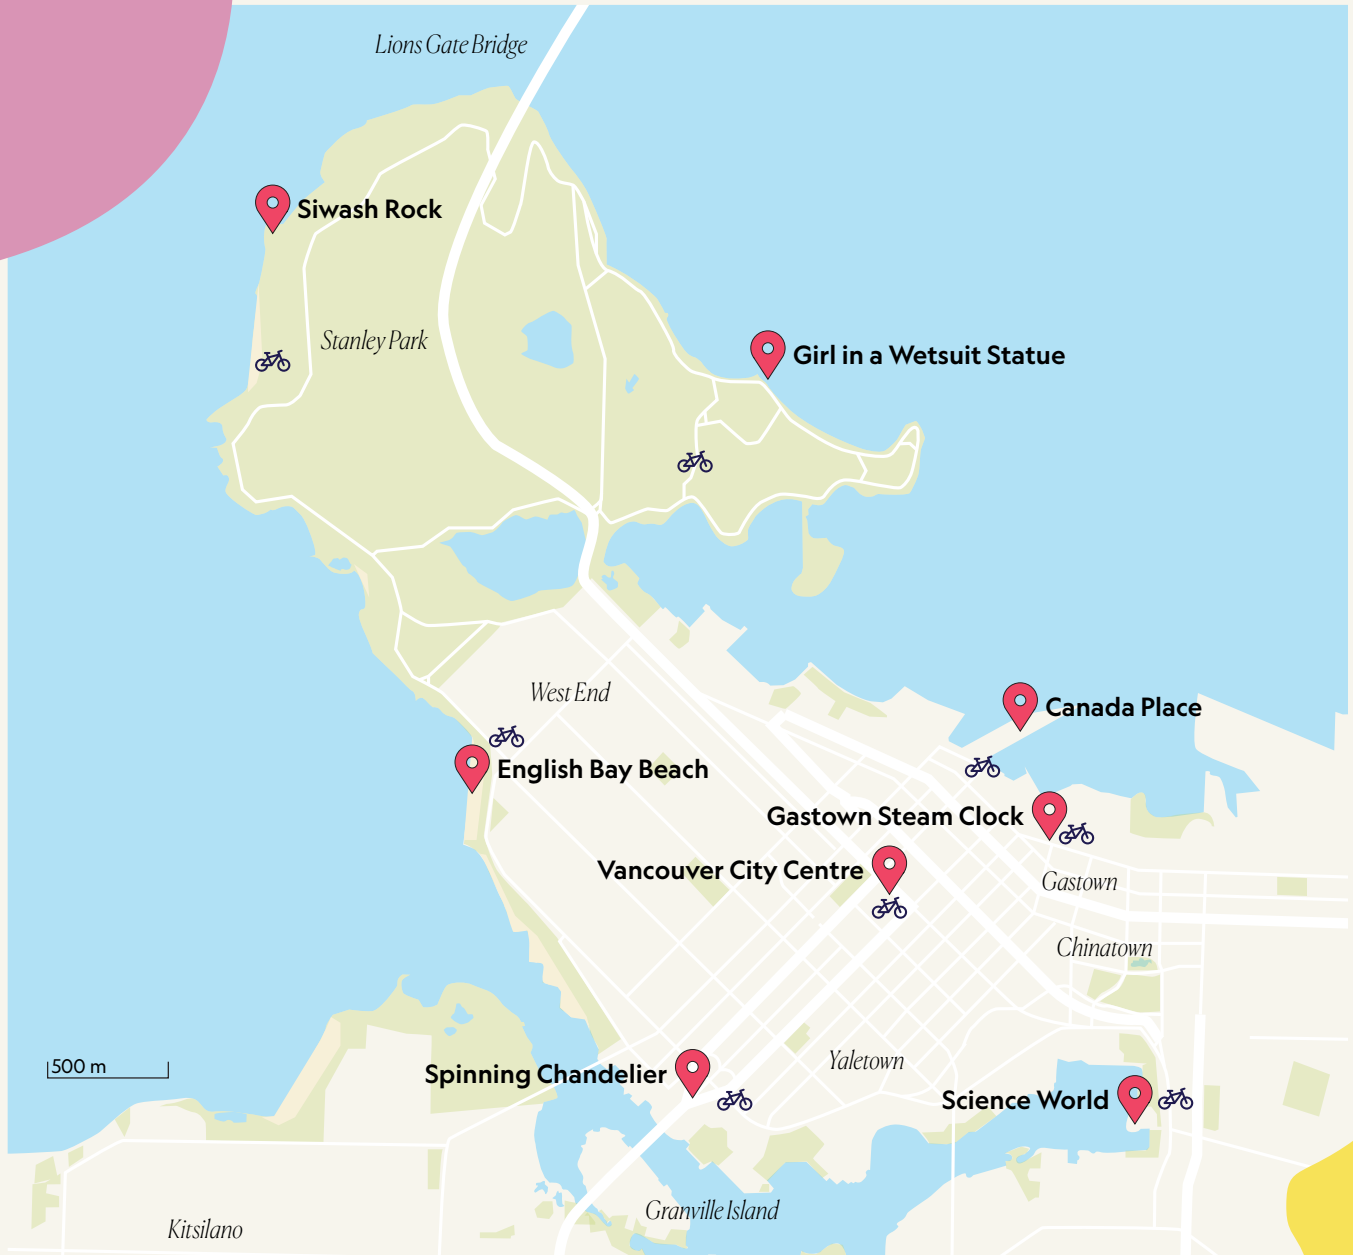

# HerbaLand

### Map Legend

-  Scavenger Hunt Stop
-  Bike Station
-  Forest/Park
-  Water
-  Beach
-  Street

### Scavenger Hunt Instructions

Check out HerbaLand's Vancouver bike tour, the perfect sightseeing guide for a sunny Saturday or a mid-week day off!

Don't forget to submit a photo of yourself to us at [pr@herbaland.ca](mailto:pr@herbaland.ca) with your HerbaLand bike to win a \$15 gift card!

**BONUS:** You'll receive an extra \$15 gift card if you post us and tag us on your social media!

Click below for a more detailed map:

[CLICK HERE](#)