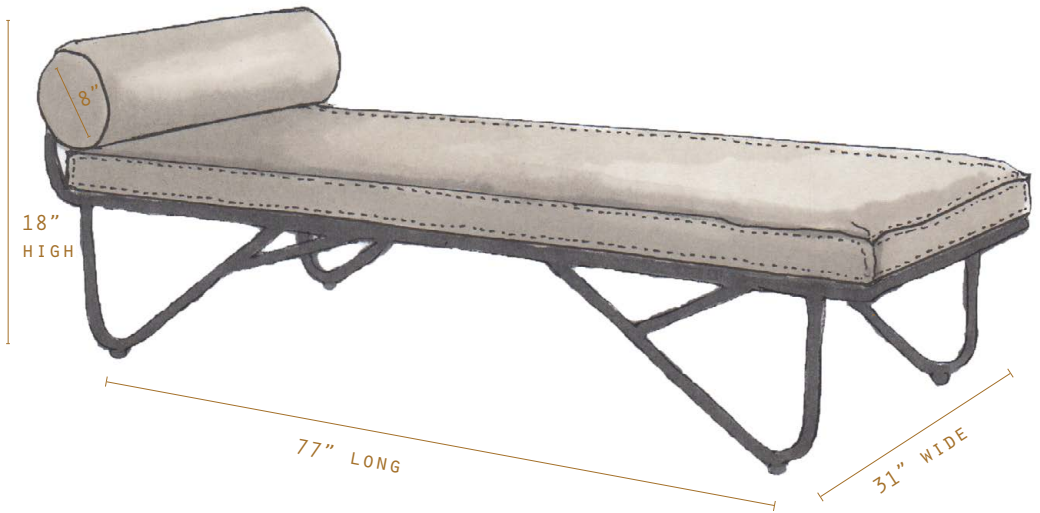

LEATHER CHAISE

NATURAL
LEATHER
$3200

DRY-MILLED
BROWN
$3200

DRY-MILLED
BLACK
$3200