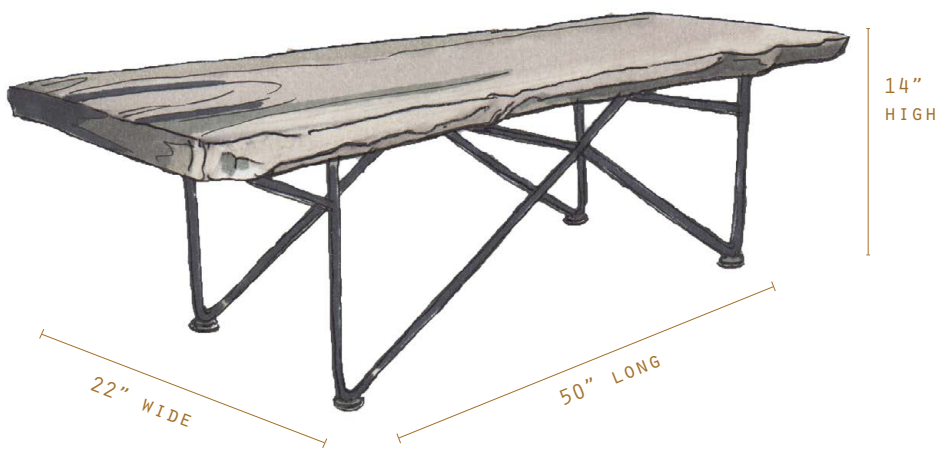

COFFEE TABLE