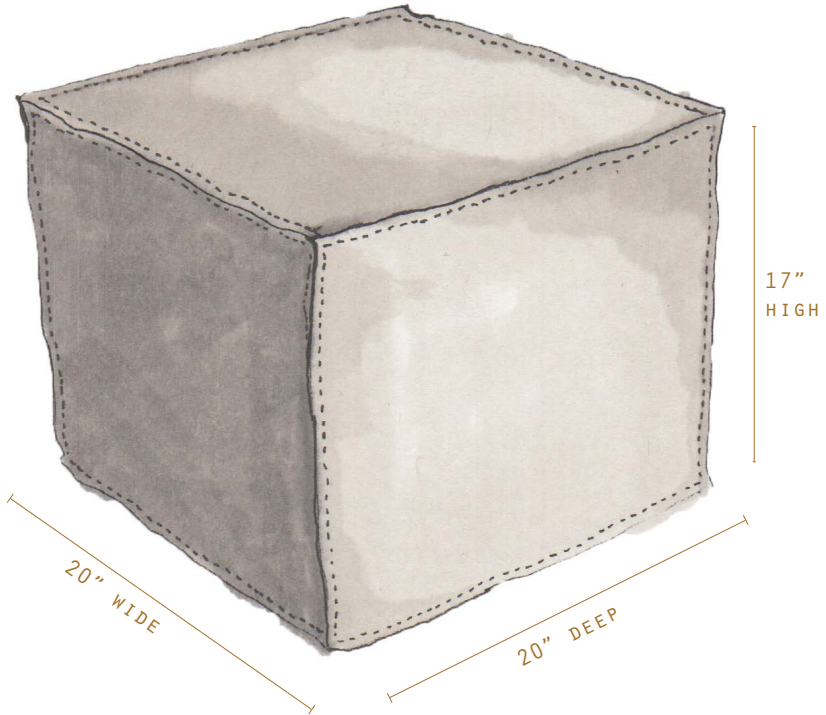

NATURAL
LEATHER
\$735

CHOCOLATE
LEATHER
\$775

BLACK
LEATHER
\$775

LEATHER POUF

NATURAL
LEATHER
\$1250

DRY-MILLED
BROWN
\$1315

DRY-MILLED
BLACK
\$1315

SADDLE LEATHER COT