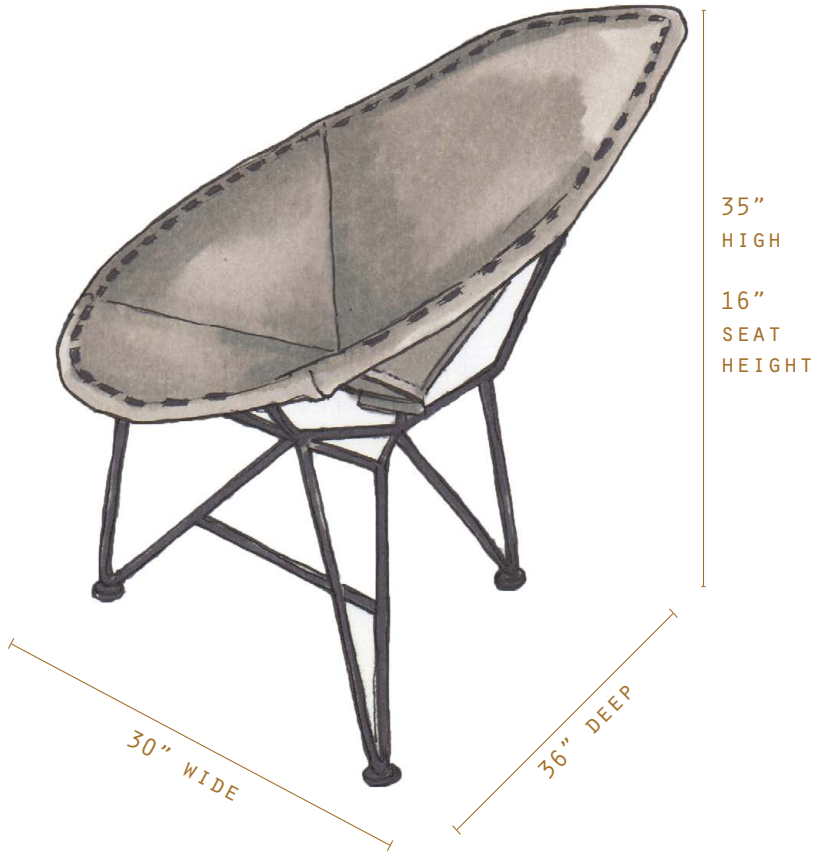

OVAL SADDLE LEATHER CHAIR

NATURAL
LEATHER
$1600

CHOCOLATE
LEATHER
$1765

BLACK
LEATHER
$1765