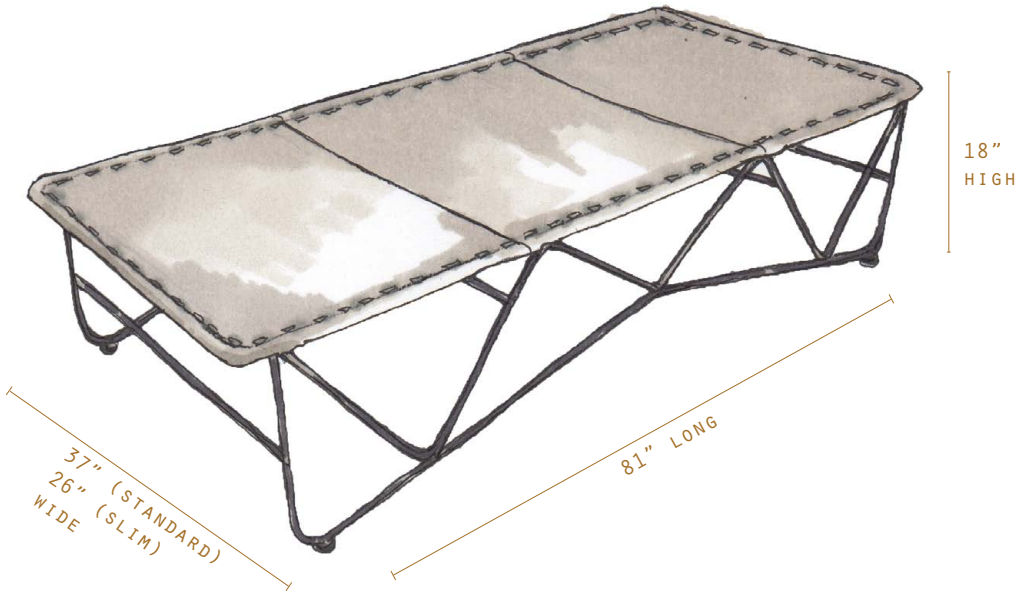

SADDLE LEATHER COT