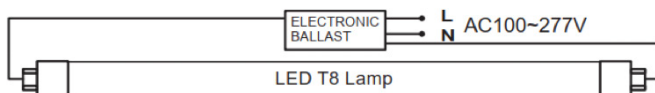

FEATURE:

*** Type A+B (Dual Mode T8 TUBE):**

*** Works with most instant start electronic ballast in North America;**

*** Bypass the ballast and can work sing end input or double end input;**

*** 2ft,3ft,4ft or 8ft lengths and frosted or clear are all available;**

Wiring Diagram

PLUG & PLAY,WORKING WITH INSTANT BALLAST

SINGLE-ENDED CONNECTION OR DOUBLE ENDED CONNECTION

Model No.:	T849-4FT-XXM012/15/18 (XX represents CCT)
Watt	18W
Operating Frequency	60Hz
Replaced target Fluorescent lamp	32W/48G13
Lumen	2200LM
Lumen Efficiency	125LM/W
Kelvin	3000K/3500K/4000K/5000K/6500K
Volt	100-277V
Power Factor	0.96
Ballast Type	A+B
Length	4FT
Material	Glass
Finish	Frosted/Clear
Beam Angle	220°
CRI	82
LED Chip Brand	Hongli/Bridgelux
LED Chip Quantity	100PCS
Life Time	50000Hours
Location Rated	Damp
Ambient Operating Temperature	-20°C-40°C
FCC	Yes
ETL	Yes
Warranty	5Years
Package Way	Industrial Package 30pcs/Out box 12000PCS/20GP 29700PCS/40HQ 35160PCS/40HQ No Pallet
Pack size	1250*228*195CM
HS CODE	8539522000