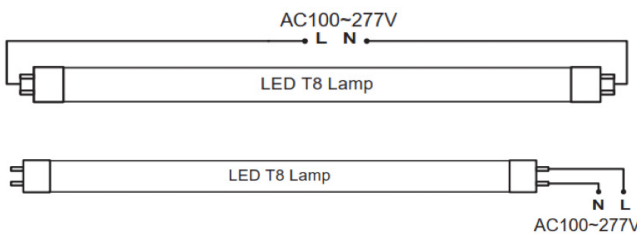

FEATURE:

*** Type A+B (Dual Mode T8 TUBE):**

*** Works with most instant start electronic ballast in North America;**

*** Bypass the ballast and can work sing end input or double end input;**

*** 2ft,3ft,4ft or 8ft lengths and frosted or clear are all available;**

Wiring Diagram

PLUG & PLAY,WORKING WITH INSTANT BALLAST

SINGLE-ENDED CONNECTION OR DOUBLE ENDED CONNECTION

Model No.:	T849-4FT-XXM012/15/18 (XX represents CCT)
Watt	18W
Operating Frequency	60Hz
Replaced target Fluorescent lamp	32W/48G13
Lumen	2200LM
Lumen Efficiency	125LM/W
Kelvin	3000K/3500K/4000K/5000K/6500K
Volt	100-277V
Power Factor	0.96
Ballast Type	A+B
Length	4FT
Material	Glass
Finish	Frosted/Clear
Beam Angle	220°
CRI	82
LED Chip Brand	Hongli/Bridgelux
LED Chip Quantity	100PCS
Life Time	50000Hours
Location Rated	Damp
Ambient Operating Temperature	-20°C-40°C
FCC	Yes
ETL	Yes
Warranty	5Years
Package Way	Industrial Package 30pcs/Out box 12000PCS/20GP 29700PCS/40HQ 35160PCS/40HQ No Pallet
Pack size	1250*228*195CM
HS CODE	8539522000