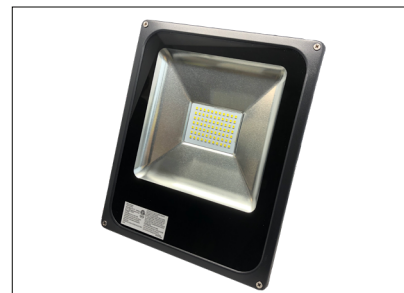

LED Flood Light

Slim Flood Light

Power 35W/50W/100W/150W
Voltage 120V/347V
Efficacy 130lm/W
CCT 5000K
Application Stadium/building facade/...