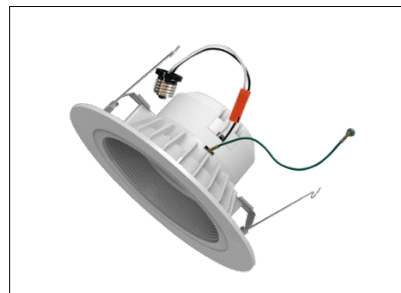

LED Pot Light

Retrofit Downlight

Power 9W/14W
Voltage 120V
Light Output 720lm/1100lm
CCT 3000K/5000K
Dimension 4 inch/5-6 inch