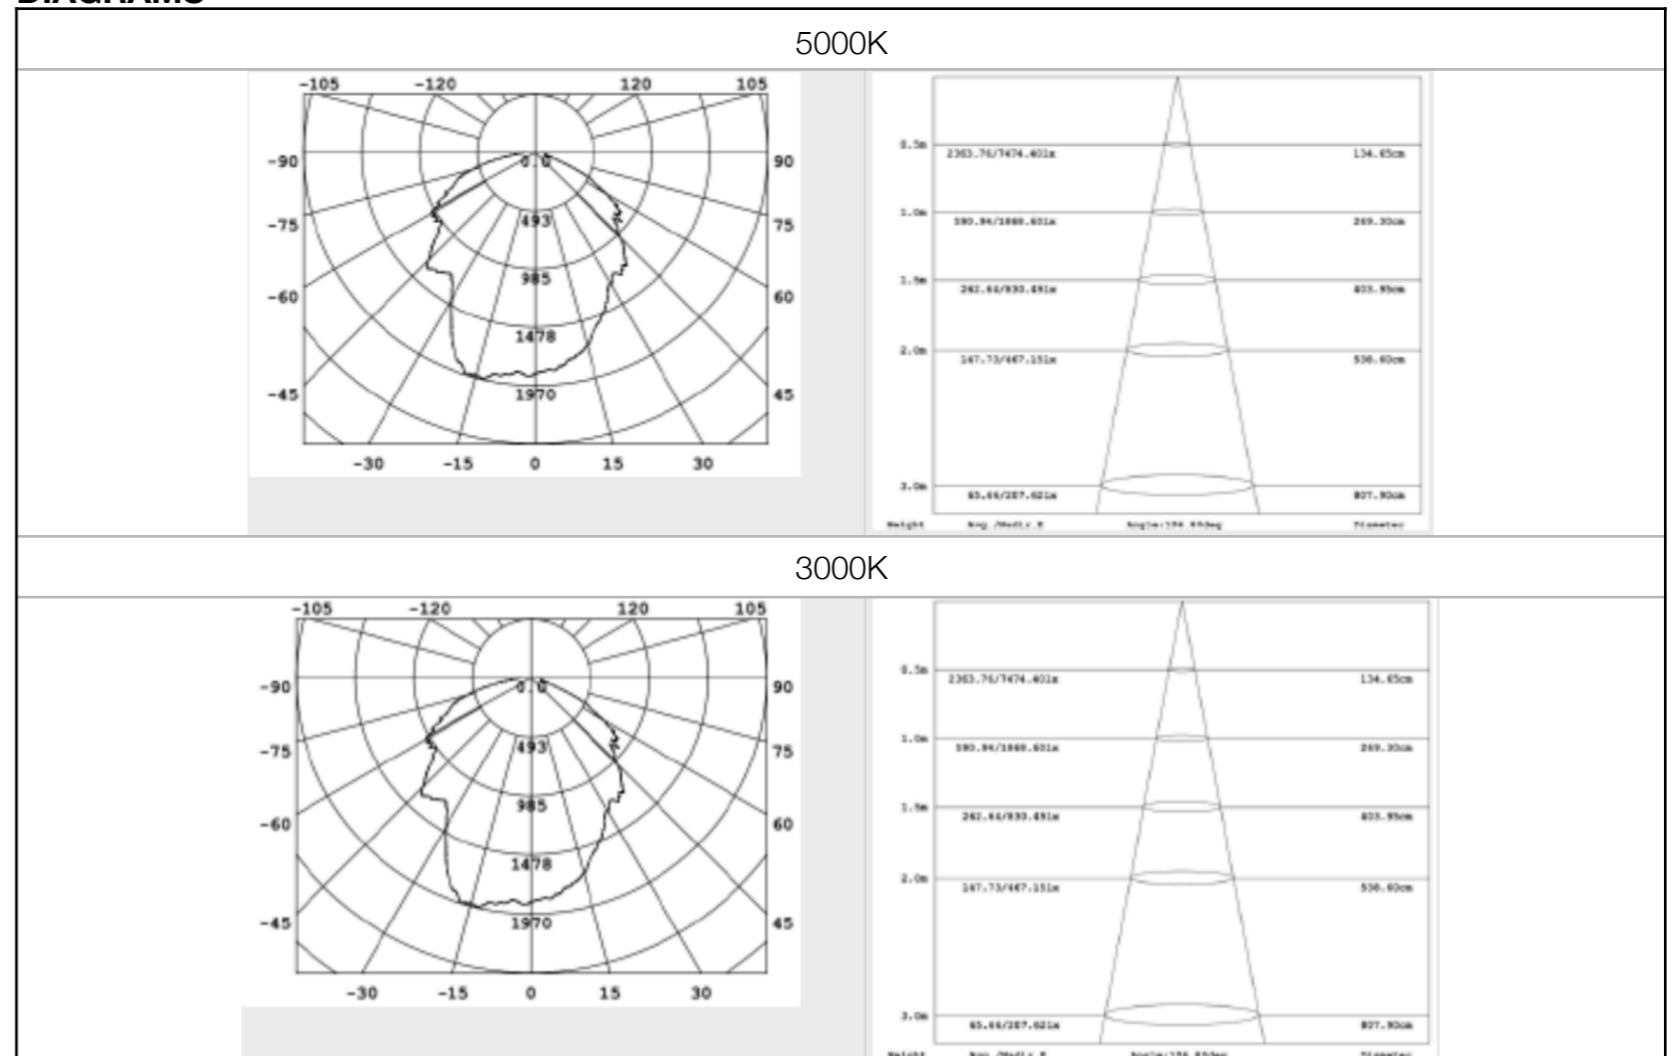

TECHNICAL SPECIFICATION

PRODUCT NAME	LED Wall Pack Light	
POWER	80W	80W
EFFICACY	120Lm/W	110Lm/W
LUMEN	9600Lm	8800Lm
CCT	5000K	3000K
BEAM ANGLE	90°	90°
CRI	70Ra	70Ra
WEIGHT	3100g	3100g
LIFESPAN	45000hours	45000hours
BASE	Line interface	Line interface
VOLTAGE	120-277V	120-277V
MATERIAL	ADC12 / PC	ADC12 / PC

DIAGRAMS