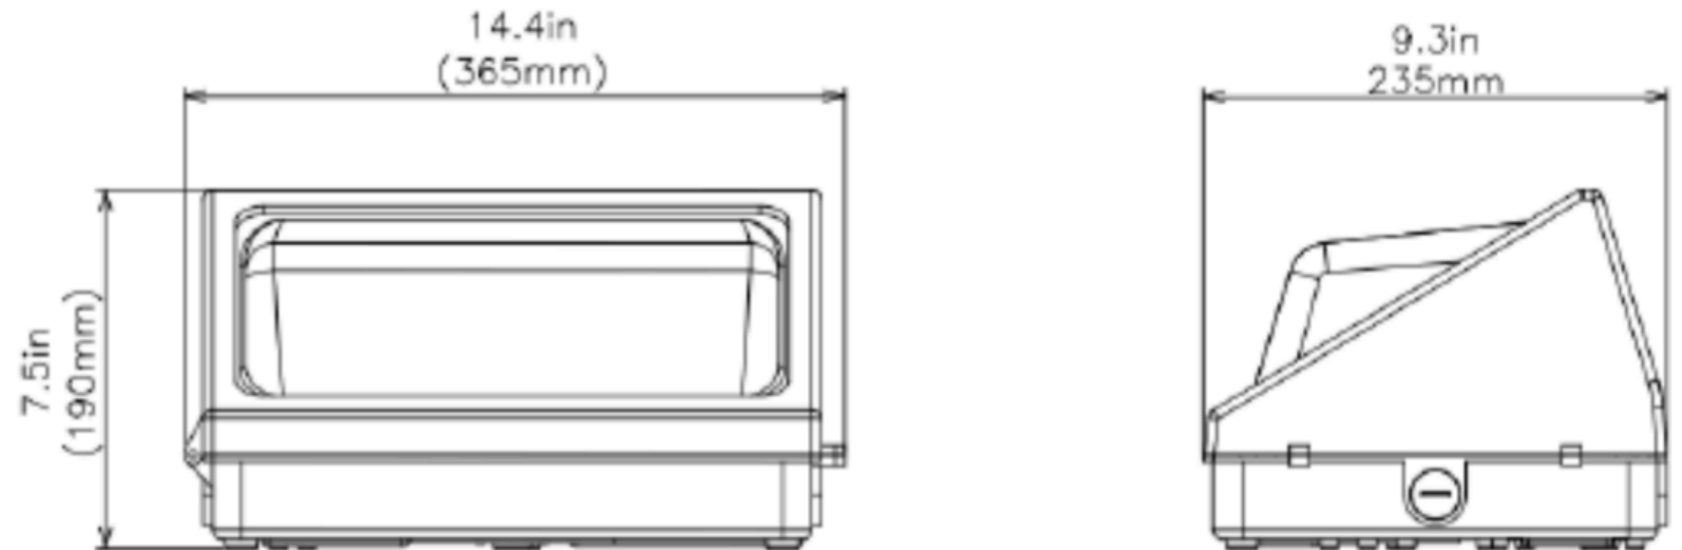

LED WALL PACK LIGHT 80W

C&C Lighting Inc. Technical Data Sheet

TECHNICAL SPECIFICATION

PRODUCT NAME	LED Wall Pack Light	
POWER	80W	80W
EFFICACY	120Lm/W	110Lm/W
LUMEN	9600Lm	8800Lm
CCT	5000K	3000K
BEAM ANGLE	90°	90°
CRI	70Ra	70Ra
WEIGHT	3100g	3100g
LIFESPAN	45000hours	45000hours
BASE	Line interface	Line interface
VOLTAGE	120-277V	120-277V
MATERIAL	ADC12 / PC	ADC12 / PC

DRAWING**PACKING**

DIMENSION	365x235x190mm
NET WEIGHT	3.1kg
SIZE OF BOX	385x265x240mm
GROSS WEIGHT	3.43kg
SIZE OF CARTON	560x400x480mm
QUANTITY /CTN	4pcs
WEIGHT /CTN	13.75kg

USAGE SCENARIO