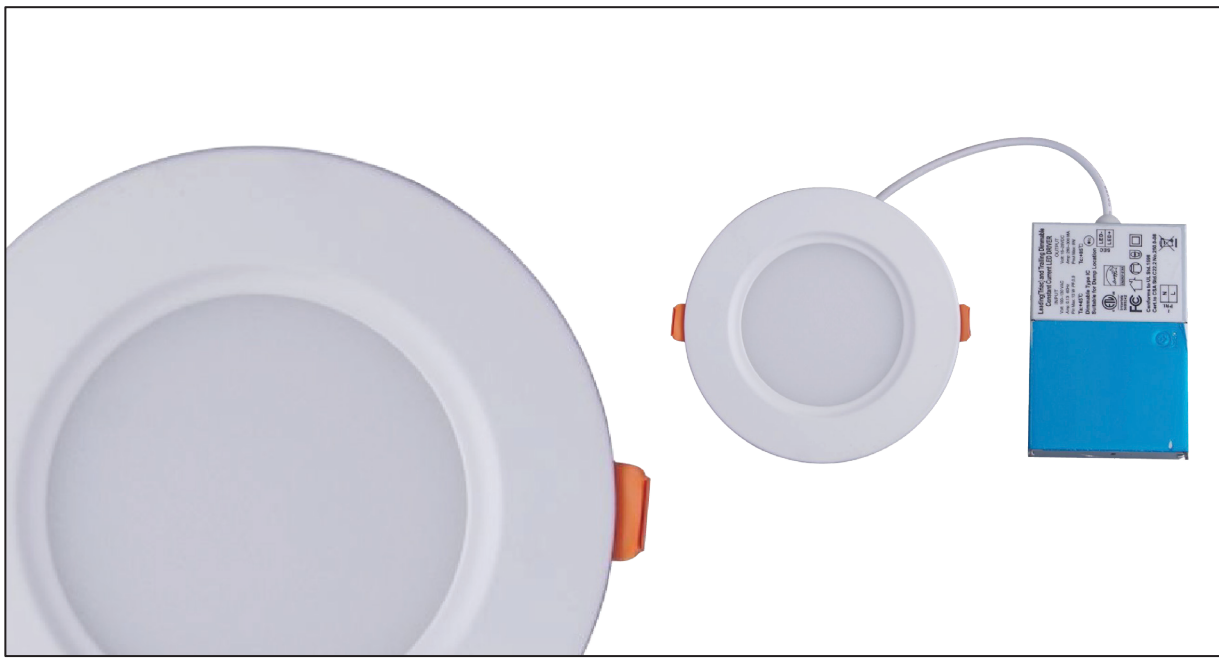

[55] RECESSED SLIM POT LIGHT

POWER 9-20W
VOLTAGE 120V / 347V
LUMEN OUTPUT 500Lm / 900Lm
EFFICACY 60Lm/W
CCT 3000K / 4000K / 5000K
BEAM ANGLE 120°
DIMENSION 4" / 6" / 8"
DIMMING 0-10V Dimmable
APPLICATION Damp locations, insulated ceilings
 Airtight