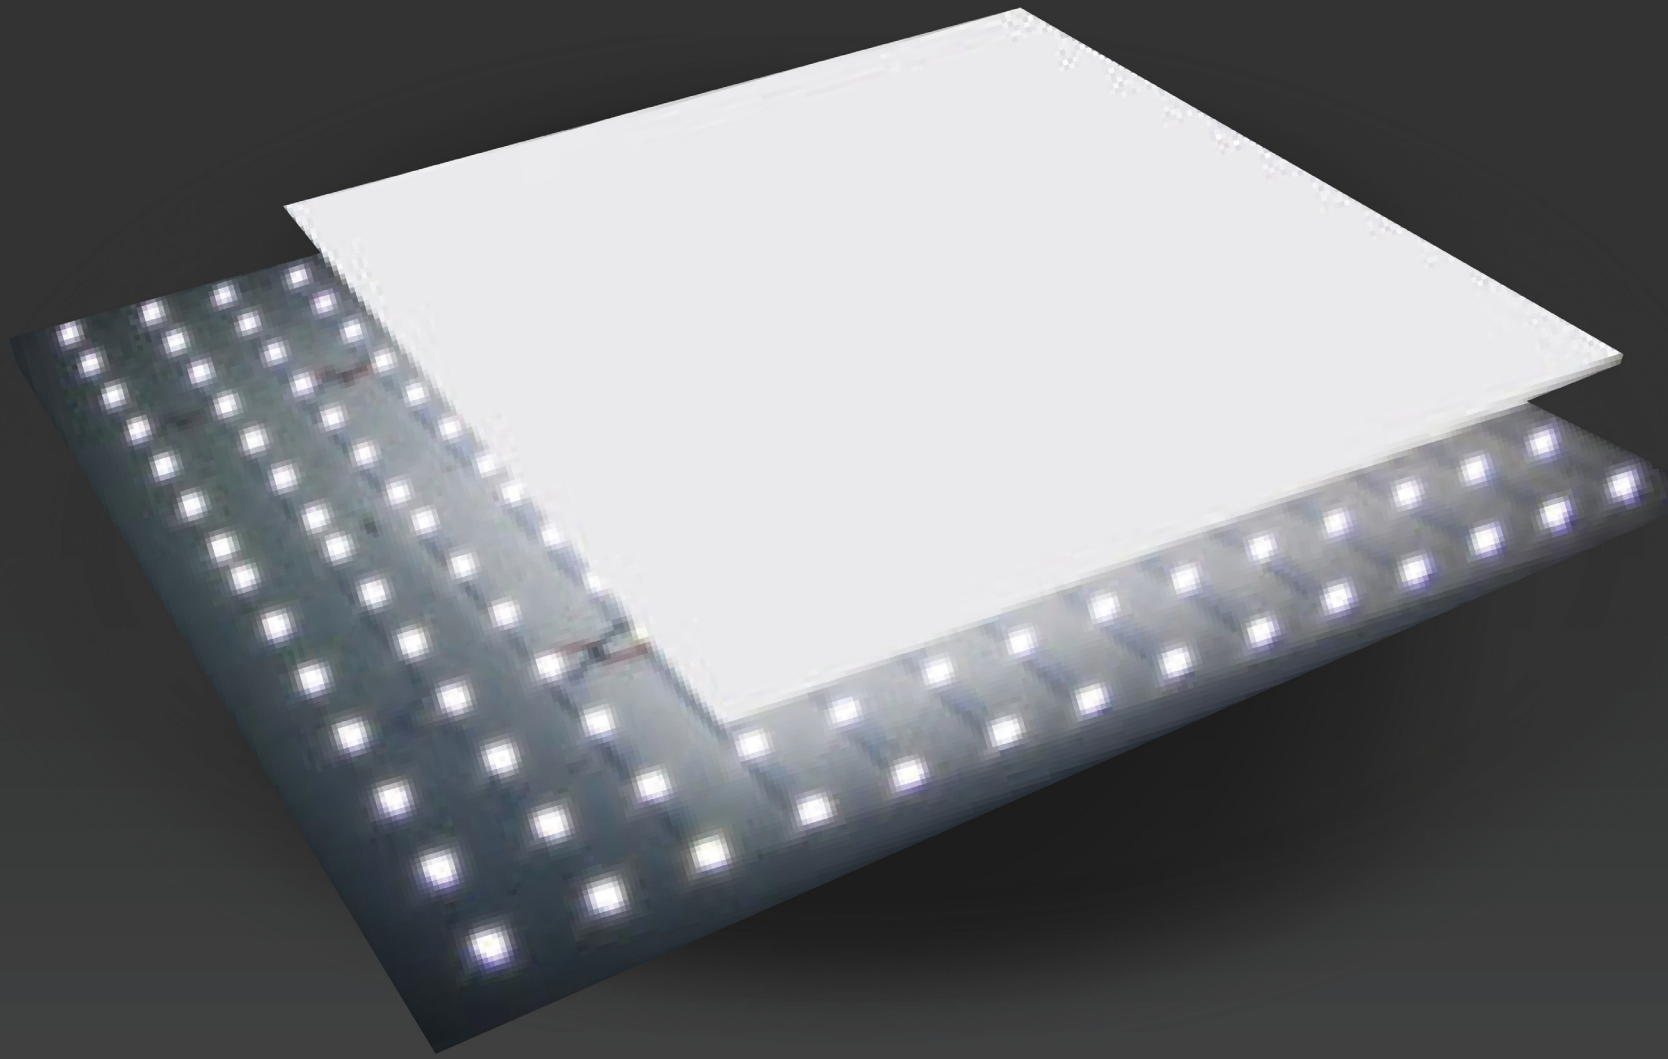

2x2' LED BACK-LIT FLAT PANEL

PMMA LENS

more
energy saving

ANTI-STROBE

eyesight
protection

BACK-LIT

25%
brighter

DIMMABLE

with
regular dimmer