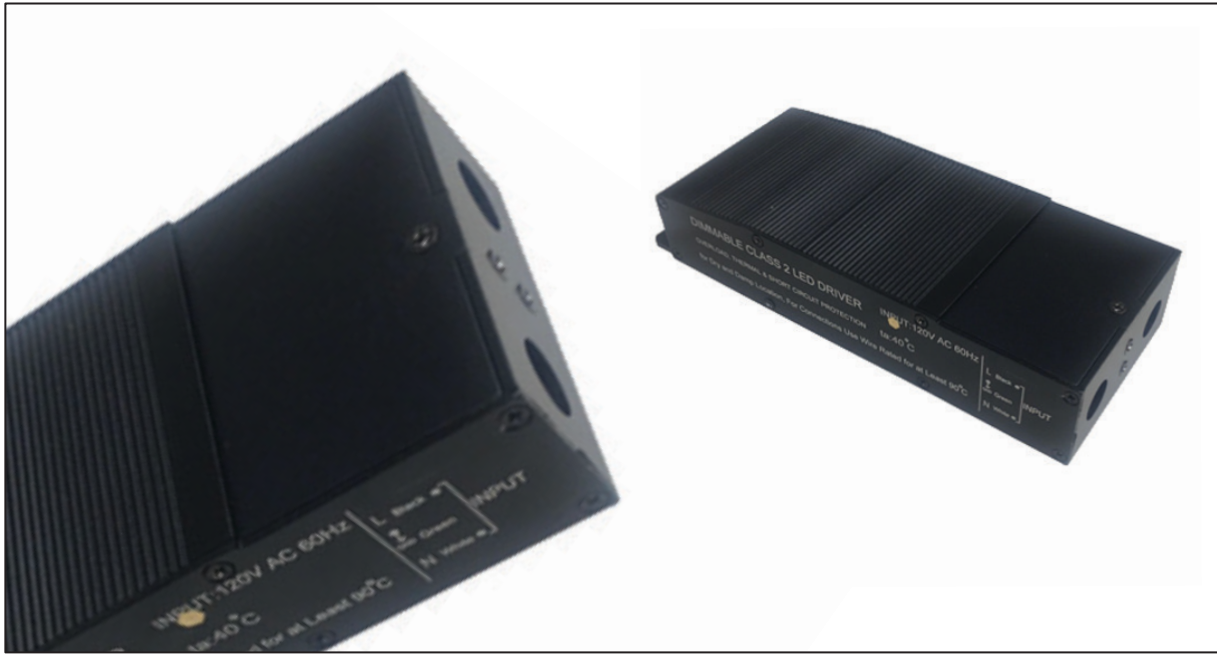

[46] INGROUND LIGHT

POWER 3W
VOLTAGE 12V
LUMEN OUTPUT 150Lm
CCT 2700-6500K
DIMENSION 16.56x3.04"

[47] STRIP LIGHT

POWER 7W/m
VOLTAGE 12V / 110V
LUMEN OUTPUT 330Lm/m
BEAM ANGLE 120°
COLOURS Red / Yellow / Blue / Green / White
LENGTH 5m
WAVE LENGTH 330Lm (white colour only)
APPLICATION Home decorations, bar lightings, KTV lightings, street luminations, sign lightings, etc.