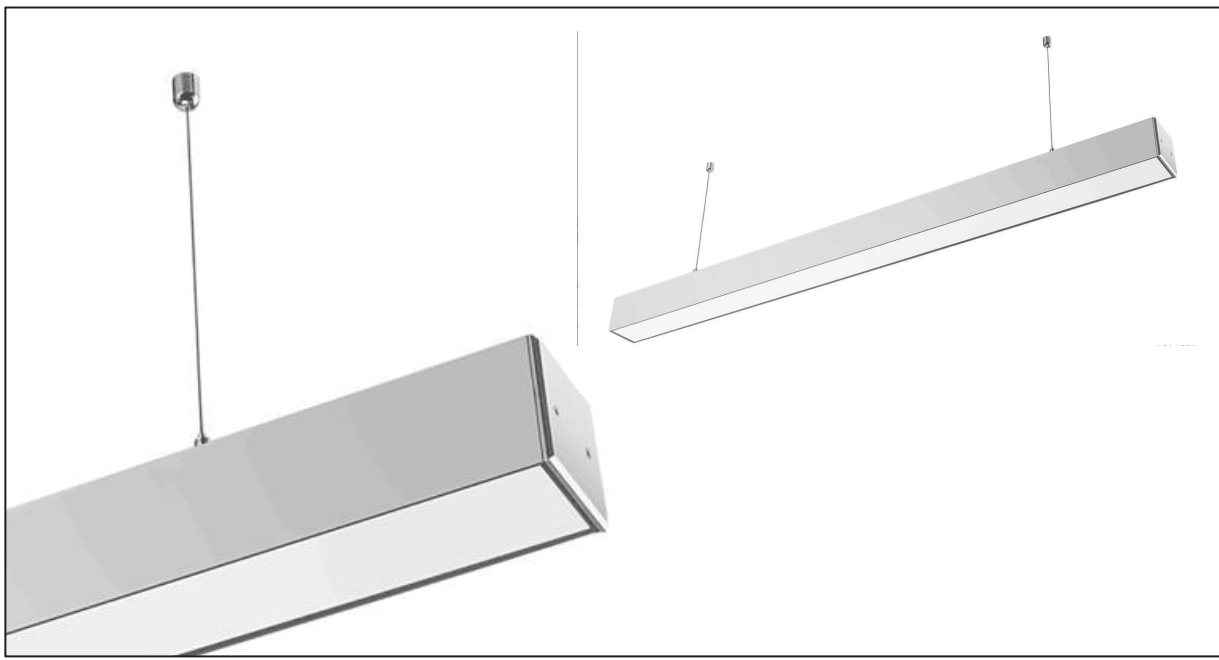

[3] LINEAR FIXTURE WITH 4" T8 FITTING

POWER 54W
LUMEN OUTPUT 6480Lm
CCT 3000-6000K
LENGTH 2FT 4FT 8FT
IP RATING IP65

[4] LINEAR PENDANT LIGHT

POWER 54W / 100W
VOLTAGE 100-240V / 100-380V
LUMEN OUTPUT 6480Lm
CCT 3000-6000K
LENGTH 4FT / 8FT
IP RATING IP40
BEAM ANGLE 120°
FEATURE Saves personalized settings;
 Easy resetting when needed

[5] TOP&BOTTOM LIT OFFICE LINEAR FIXTURE 8FT

POWER 100W
VOLTAGE 100-240V / 100-380V
LUMEN OUTPUT 6480Lm
CCT 3000-6000K
LENGTH 2FT / 4FT / 6FT / 8FT
IP RATING IP40

[6] VAPOR TIGHT SHOP LIGHT

POWER 15-60W
VOLTAGE 100-277V / 250-480V
LUMEN OUTPUT 2000-8000Lm
EFFICACY 130Lm/W / 128Lm/W
CCT 4000K / 5000K
LENGTH 2FT / 4FT / 8FT
IP RATING IP65
WARRANTY 5 years
APPLICATION Indoor, outdoor, wet locations