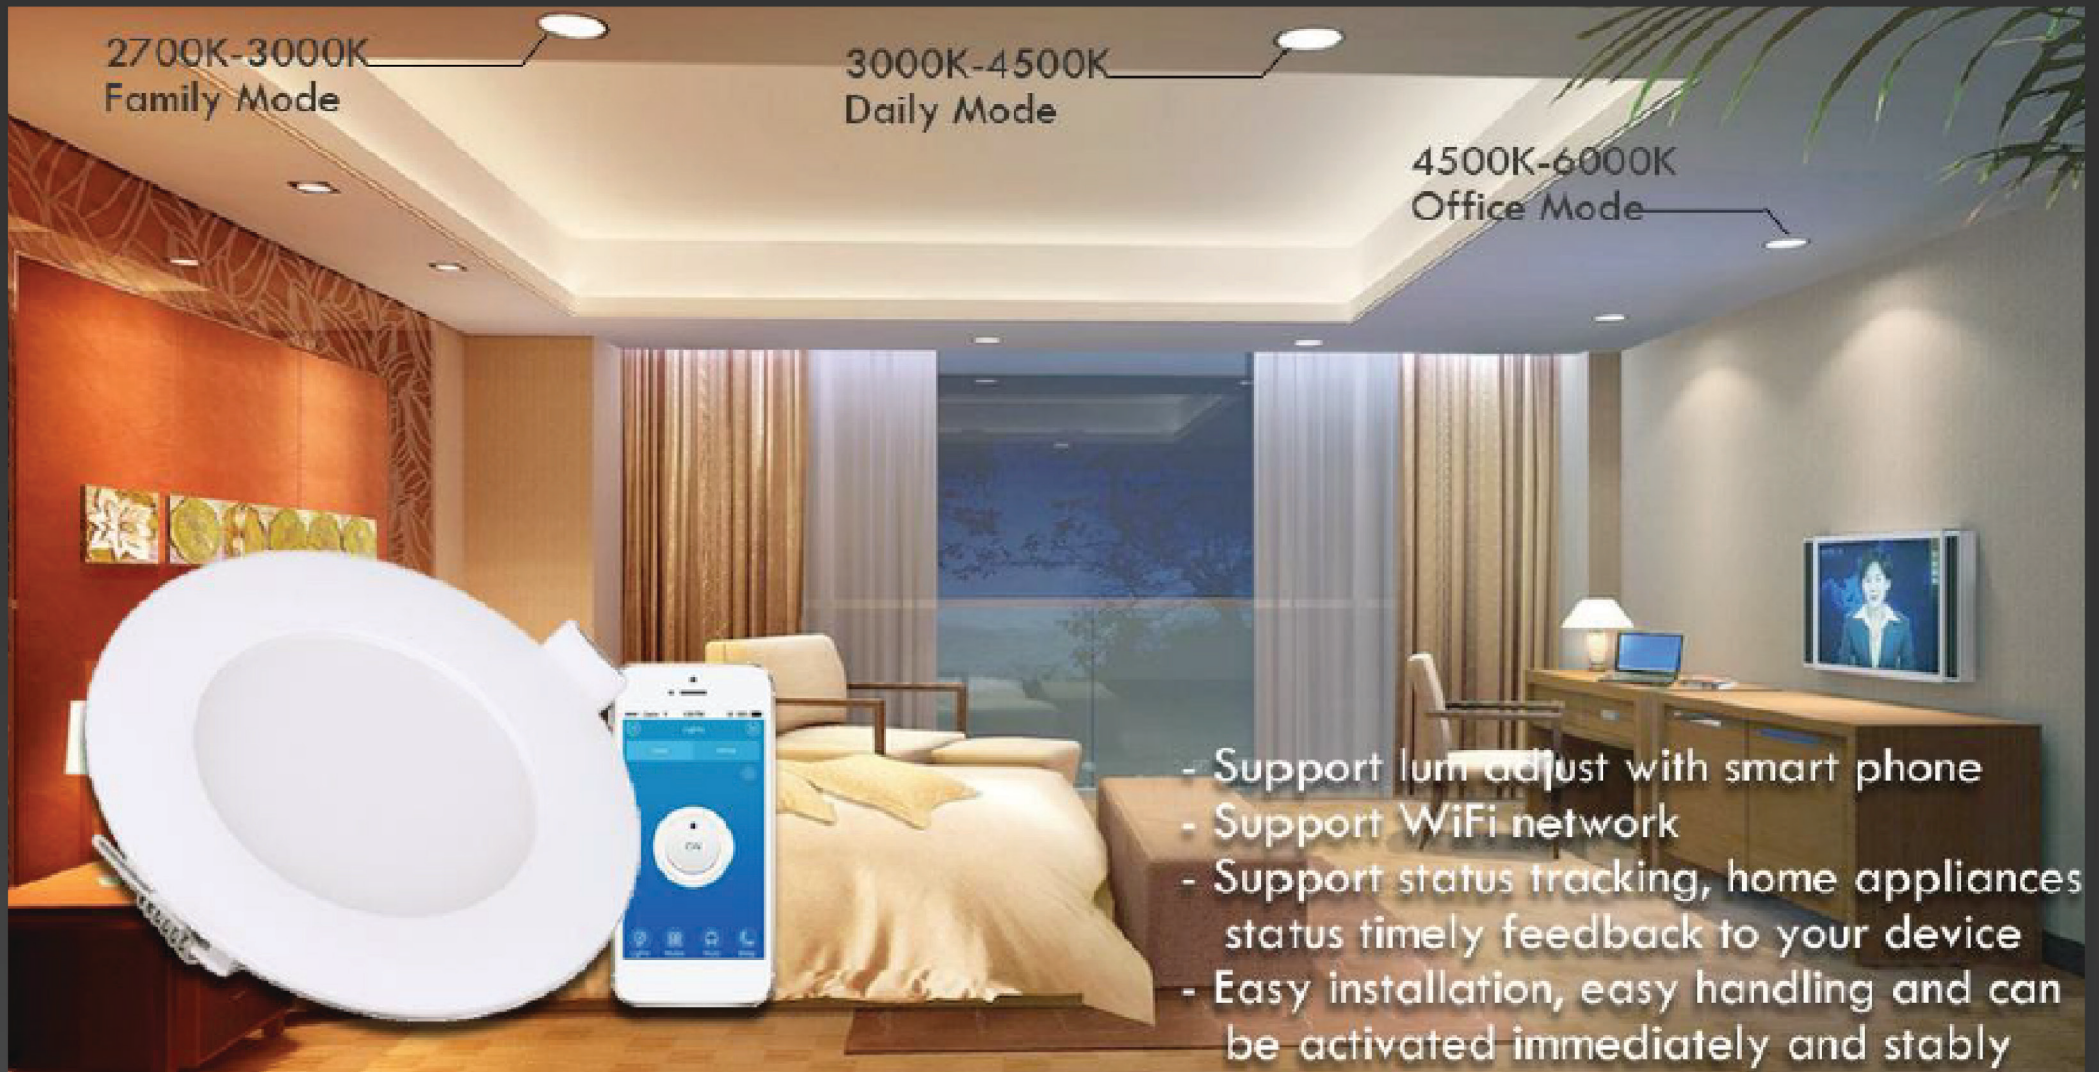

[57] 4" RECESSED DOWN LIGHT

POWER 10W 14W
VOLTAGE 120V
LUMEN OUTPUT 70-80Lm/W
CCT 3000K / 5000K
DIMENSION 4" / 6"

[58] GIMBAL POT LIGHT

POWER 9W
VOLTAGE 120V
LUMEN OUTPUT 875Lm
CCT 2700-5000K
BEAM ANGLE 60°
DIMMING 0-10V Dimmable
DIMENSION 3" / 4"
MATERIAL Body: aluminum
APPLICATION Commercial & residential

[59] DOUBLE RING CEILING LIGHT

POWER 25W
VOLTAGE 90-132V
LUMEN OUTPUT 1958Lm
CCT 2700-6500K
BEAM ANGLE 128°
DIMMING Dimmable
IP Rating IP44
MATERIAL Plastic, aluminum
APPLICATION Hotels, living rooms, bedrooms, etc.

SMART LED 4" SLIM PANEL LIGHTS

Features

Mobile Control

Wifi Connection

Timer Function

Daytime Mode

Night Mode

2700K-6000K