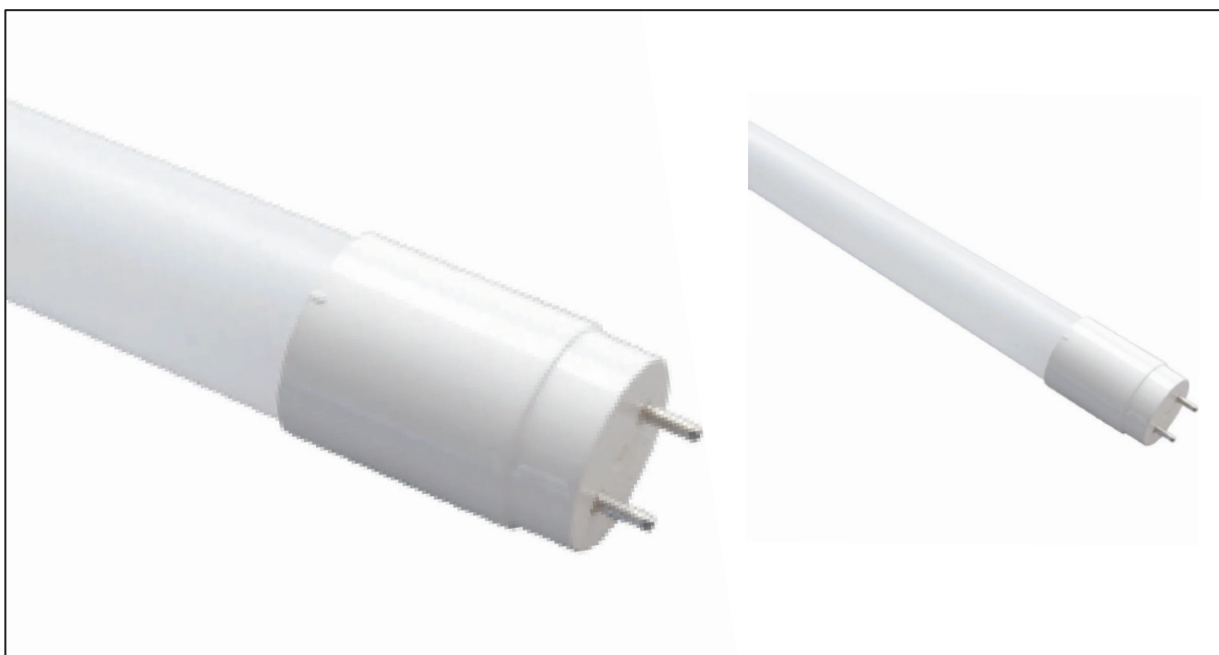

[3] LINEAR FIXTURE WITH 4" T8 FITTING

POWER 54W
LUMEN OUTPUT 6480Lm
CCT 3000-6000K
LENGTH 2FT 4FT 8FT
IP RATING IP65

[4] LINEAR PENDANT LIGHT

POWER 54W / 100W
VOLTAGE 100-240V / 100-380V
LUMEN OUTPUT 6480Lm
CCT 3000-6000K
LENGTH 4FT / 8FT
IP RATING IP40
BEAM ANGLE 120°
FEATURE Saves personalized settings;
 Easy resetting when needed

[5] TOP&BOTTOM LIT OFFICE LINEAR FIXTURE 8FT

POWER 100W
VOLTAGE 100-240V / 100-380V
LUMEN OUTPUT 6480Lm
CCT 3000-6000K
LENGTH 2FT / 4FT / 6FT / 8FT
IP RATING IP40

[6] VAPOR TIGHT SHOP LIGHT

POWER 15-60W
VOLTAGE 100-277V / 250-480V
LUMEN OUTPUT 2000-8000Lm
EFFICACY 130Lm/W / 128Lm/W
CCT 4000K / 5000K
LENGTH 2FT / 4FT / 8FT
IP RATING IP65
WARRANTY 5 years
APPLICATION Indoor, outdoor, wet locations