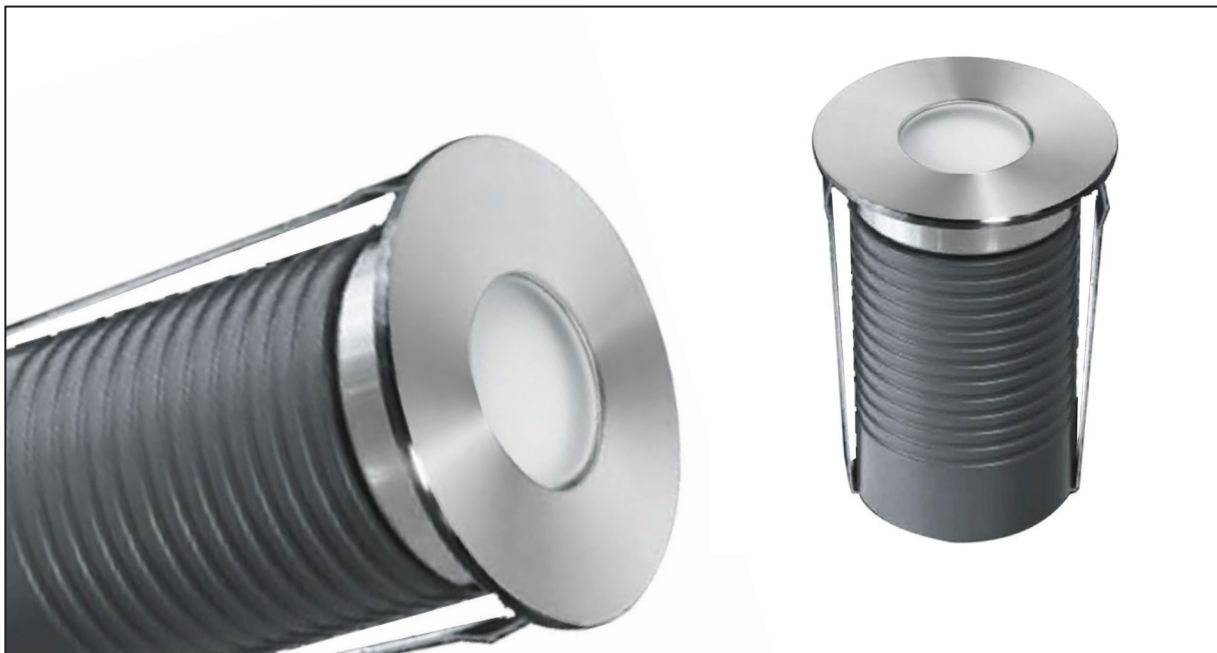

[43] INGROUND LIGHT

POWER 1W
VOLTAGE 24V / 12V
MATERIAL Aluminum Housing
CCT 3000K
HOUSING Aluminum
FIXTURE FINISH Stainless steel / silver / black
DIFFUSER Tempered glass : 4mm
DIMENSION 38x65x27mm / 34x83x50mm