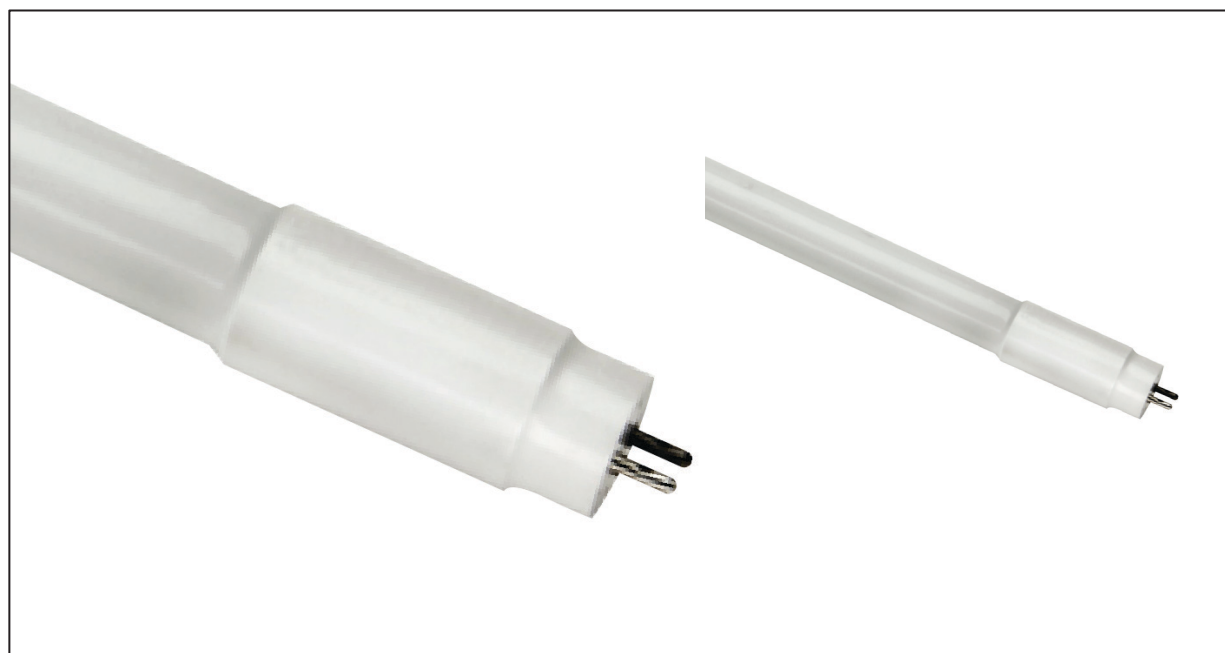

[10] 4FT T5 TUBE TYPE A

POWER 9W 15W 18W 23W
VOLTAGE 85-277V
LUMEN OUTPUT 1100-2460Lm
CCT 2700-6500K
LENGTH 225mm / 320mm / 410mm / 535mm
CERTIFICATION CCC CE FCC UL RoHS