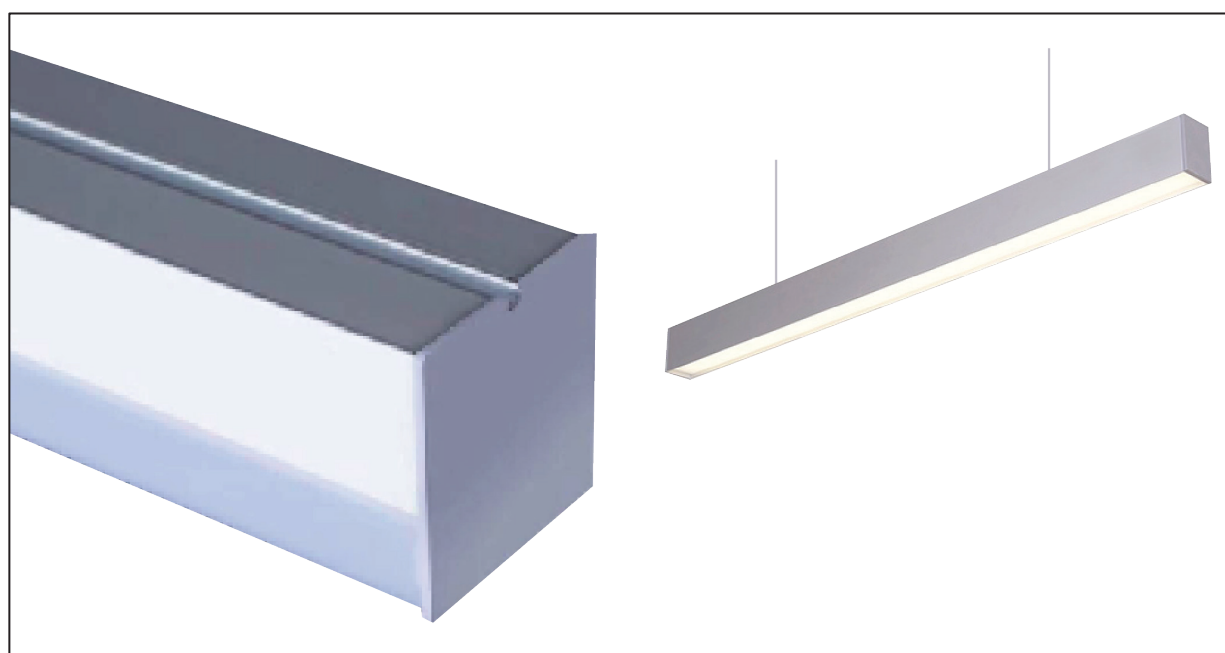

[4] LINEAR PENDANT LIGHT

POWER 54W / 100W
VOLTAGE 100-240V / 100-380V
LUMEN OUTPUT 6480Lm
CCT 3000-6000K
LENGTH 4FT / 8FT
IP RATING IP40
BEAM ANGLE 120°
FEATURE Saves personalized settings;
Easy resetting when needed