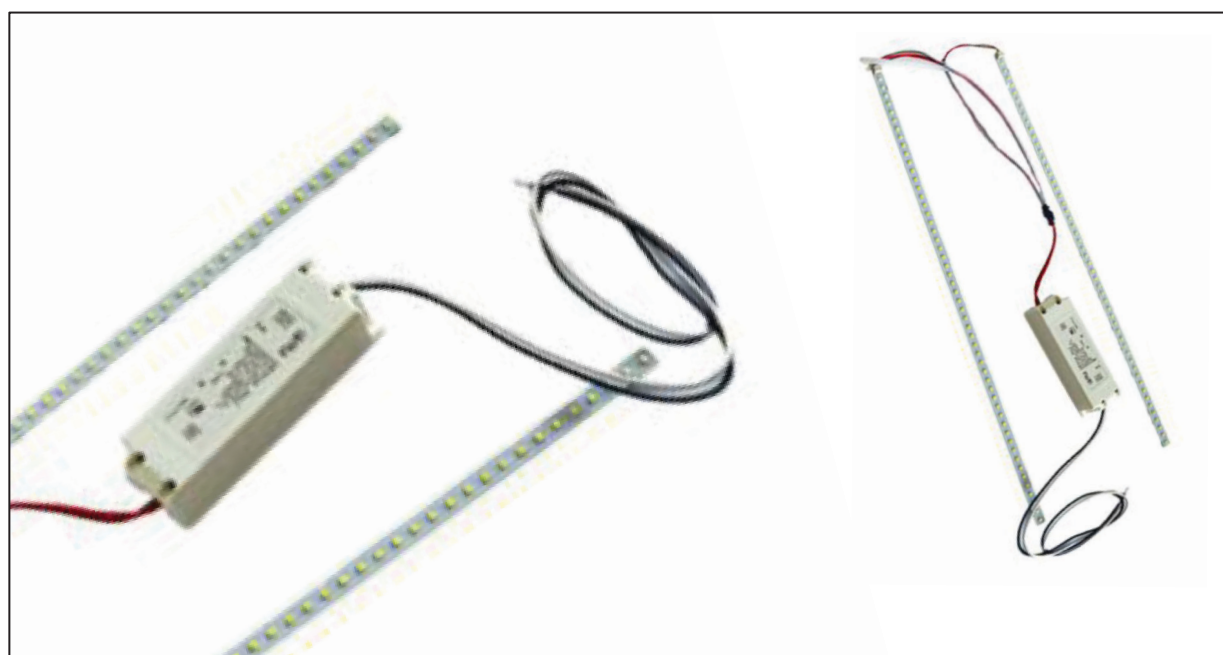

[27] TROFFER RETROFIT KIT

POWER 20-50W
VOLTAGE 100-277V
LUMEN OUTPUT 2450-6400Lm
BEAM ANGLE 140°
CCT 3000-5000K
LENGTH 4FT
INSTALLATION Mounting with magnetic LED strips and driver, quick-connect
OPTIONS Available in dimmable / frost lens options
APPLICATION Offices, lobbies, schools, airports, etc.