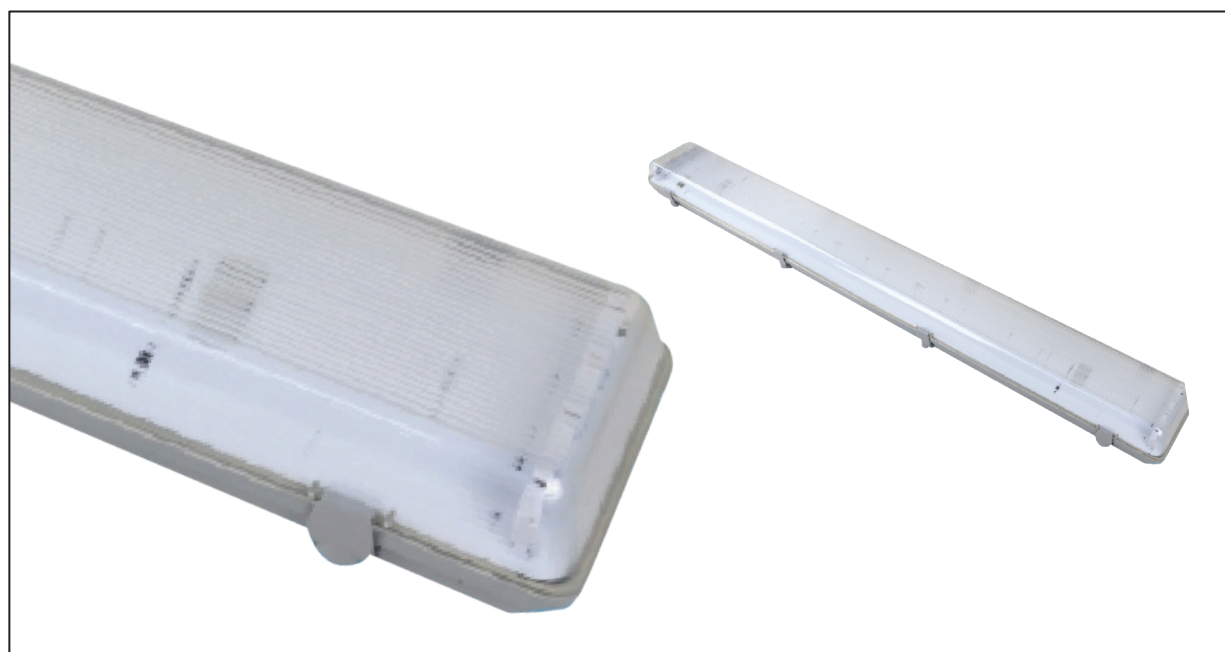

ANTI-STROBE

eyesight
protection

BACK-LIT

25%
brighter

DIMMABLE

with
regular dimmer

Mounting Solutions

- Eliminating strobe of traditional LED lighting, our Advanced LED Flat Panel is suitable for studying and working environment as it protects the eyesights of its users. It reduces tiredness over long period of exposure.
- PMMA lens and Back lit LED light source makes our light 25% brighter in comparison to older models.
- 20% more energy saving compared to previous panel lighting.
- Dimmable by regular dimmer, no longer need of high-cost 0-10 V special dimmer.

[2] LINEAR HIGH BAY LIGHT

POWER 110W 160W 220W 260W 320W
VOLTAGE 120-347V
LUMEN OUTPUT 14000-42000Lm
EFFICACY 130Lm/W
CCT 3000-5000K
DIMENSION 610x240x45mm / 1220x320x45mm
INSTALLATION Clean mounting
DIMMING 1-10V dimming, no flickering
APPLICATION Suitable for dry / damp locations
 Warehouses, gymnasiums, etc.

[5] TOP&BOTTOM LIT OFFICE LINEAR FIXTURE 8FT

POWER 100W
VOLTAGE 100-240V / 100-380V
LUMEN OUTPUT 6480Lm
CCT 3000-6000K
LENGTH 2FT / 4FT / 6FT / 8FT
IP RATING IP40

[6] VAPOR TIGHT SHOP LIGHT

POWER 15-60W
VOLTAGE 100-277V / 250-480V
LUMEN OUTPUT 2000-8000Lm
EFFICACY 130Lm/W / 128Lm/W
CCT 4000K / 5000K
LENGTH 2FT / 4FT / 8FT
IP RATING IP65
WARRANTY 5 years
APPLICATION Indoor, outdoor, wet locations