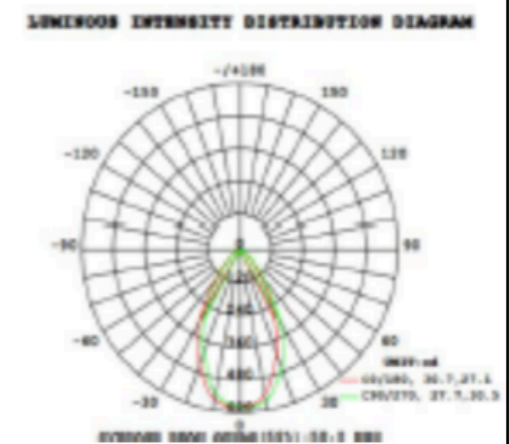

LED GIMBAL POT LIGHT 9W

C&C Lighting Inc. Technical Data Sheet

DESCRIPTION

- This patented 4" LED downlight is ideal for both commercial and residential applications. Its anti-glare design provides uniformed and soft lighting effect. The quality construction includes an aluminum body which provides excellent thermal performance, lower light decline and longer life, including easy accessible junction box, allowing quick installation. No need for the traditional junction box any more. Save time and money during installation.
- Trim colour : White Gloss Enamel(WH)
- Optional trim colour : Oil-Rubbed Bronze(RB) / Satin Nickel(SN)
- Installation can only be done by a qualified electrician. Make sure the product is undamaged before installing
- Turn off the power before cleaning the lights. Do not use any chemicals or corrosive materials to clean the light. Keep far away from children's reach.
- Warranty will be voided if damage is caused by personal mistake

SPECIFICATIONS

MODEL NUMBER	C5202
WATTAGE	9W
LED TYPE	SMD
BEAM ANGLE	60°
LUMENS	875lm
INPUT	120V
CCT	(optional) 2700K / 3000K / 4000K / 5000K
DIMMABLE	Yes
TRIM COLOUR	white
CRI	80
POWER FACTOR	>0.95
LIFESPAN	50,000

DRAWING

Hole Cut Size
4" Round

Fig.1

Fig.2

Fig.3

COLOUR AND APPLICATION