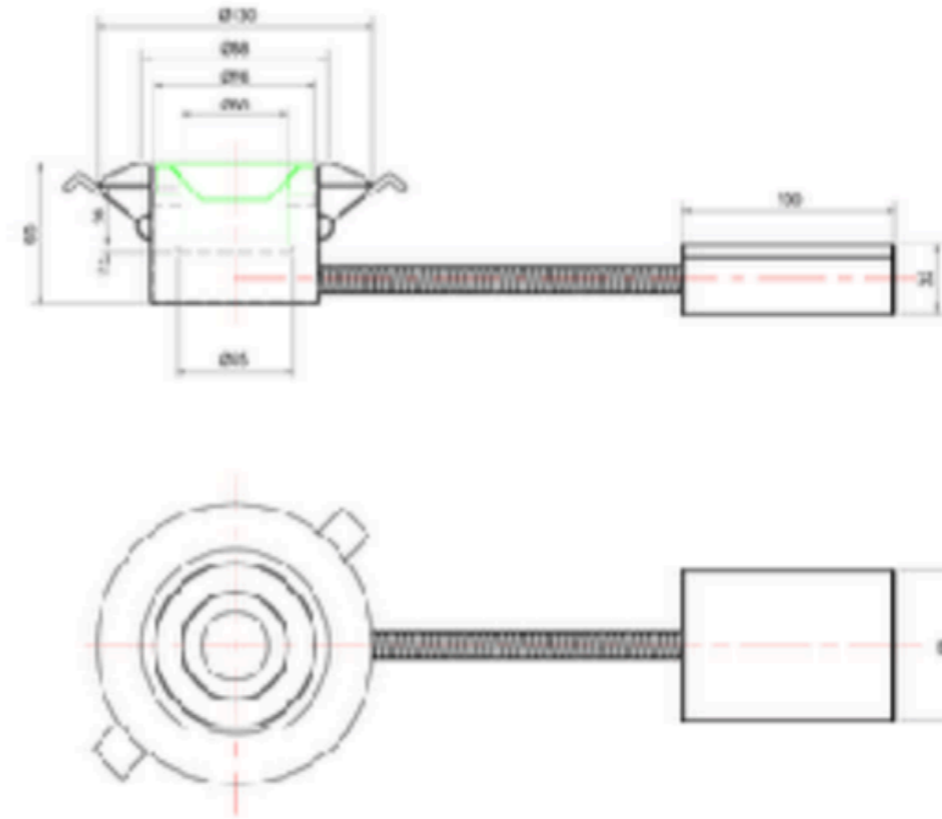

LED GIMBAL POT LIGHT 9W

C&C Lighting Inc. Technical Data Sheet

DESCRIPTION

- This patented 4" LED downlight is ideal for both commercial and residential applications. Its anti-glare design provides uniformed and soft lighting effect. The quality construction includes an aluminum body which provides excellent thermal performance, lower light decline and longer life, including easy accessible junction box, allowing quick installation. No need for the traditional junction box any more. Save time and money during installation.
- Trim colour : White Gloss Enamel(WH)
- Optional trim colour : Oil-Rubbed Bronze(RB) / Satin Nickel(SN)
- Installation can only be done by a qualified electrician. Make sure the product is undamaged before installing
- Turn off the power before cleaning the lights. Do not use any chemicals or corrosive materials to clean the light. Keep far away from children's reach.
- Warranty will be voided if damage is caused by personal mistake

SPECIFICATIONS

MODEL NUMBER	C5202
WATTAGE	9W
LED TYPE	SMD
BEAM ANGLE	60°
LUMENS	875lm
INPUT	120V
CCT	(optional) 2700K / 3000K / 4000K / 5000K
DIMMABLE	Yes
TRIM COLOUR	white
CRI	80
POWER FACTOR	>0.95
LIFESPAN	50,000

DRAWING

Hole Cut Size
4" Round

Fig.1

Fig.2

Fig.3

COLOUR AND APPLICATION