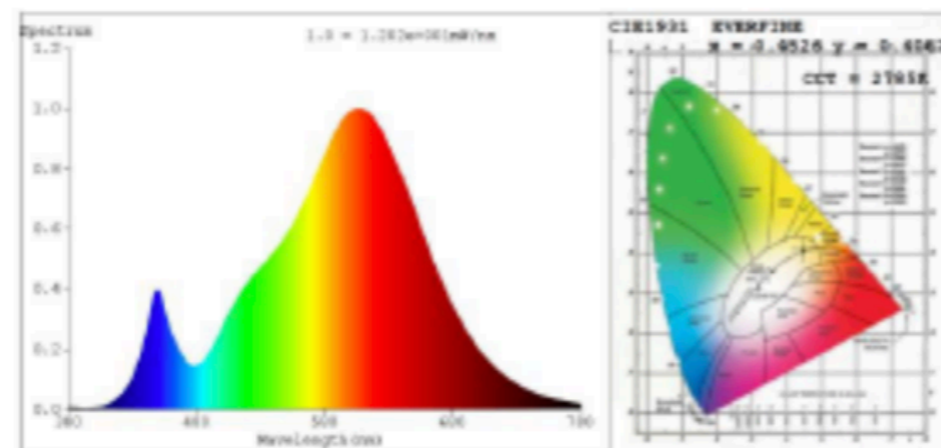

LED GIMBAL POT LIGHT 9W

C&C Lighting Inc. Technical Data Sheet

DESCRIPTION

- This patented 4" LED downlight is ideal for both commercial and residential applications. Its anti-glare design provides uniformed and soft lighting effect. The quality construction includes an aluminum body which provides excellent thermal performance, lower light decline and longer life, including easy accessible junction box, allowing quick installation. No need for the traditional junction box any more. Save time and money during installation.
- Trim colour : White Gloss Enamel(WH)
- Optional trim colour : Oil-Rubbed Bronze(RB) / Satin Nickel(SN)
- Installation can only be done by a qualified electrician. Make sure the product is undamaged before installing
- Turn off the power before cleaning the lights. Do not use any chemicals or corrosive materials to clean the light. Keep far away from children's reach.
- Warranty will be voided if damage is caused by personal mistake

SPECIFICATIONS

MODEL NUMBER	C5202
WATTAGE	9W
LED TYPE	SMD
BEAM ANGLE	60°
LUMENS	875lm
INPUT	120V
CCT	(optional) 2700K / 3000K / 4000K / 5000K
DIMMABLE	Yes
TRIM COLOUR	white
CRI	80
POWER FACTOR	>0.95
LIFESPAN	50,000