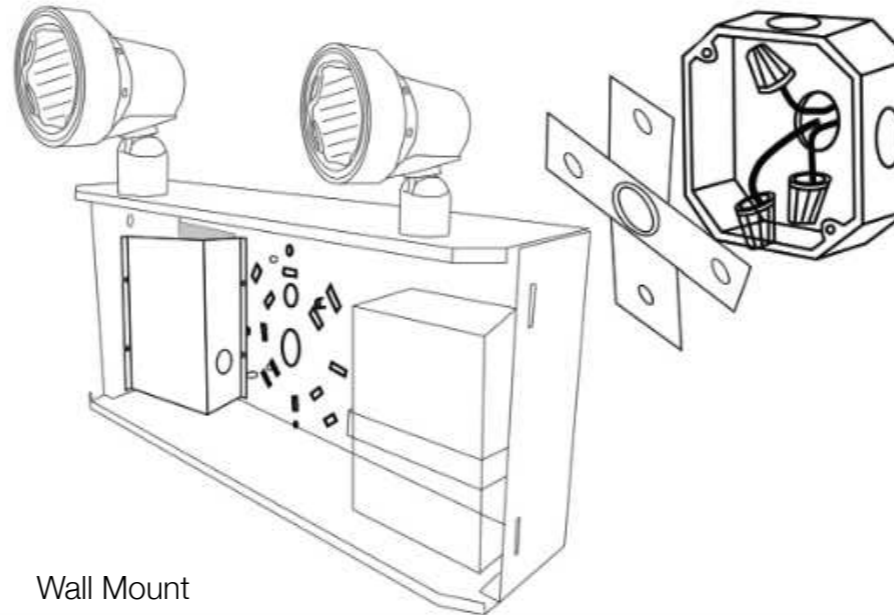

LED DUAL REMOTE HEAD EMERGENCY LIGHT

C&C Lighting Inc. Technical Data Sheet

FEATURES

MODEL NUMBER	C&C-ES2-BU2SC30B-3
VOLTAGE	120V / 277V / 347V/50Hz
MATERIAL	Steel housing / Thermal plastic head
BATTERY	Lead-acid battery (6V 6A)
LAMP	2 x 2W / Max 36W remote head for 30 minutes
EMERGENCY OPERATION TIME	2 hours
PRODUCT SIZE	300(L) x 220(W) x 75(H) mm
WARRANTY	2 years

INSTALLATION

Wall Mount

Ceiling Mount