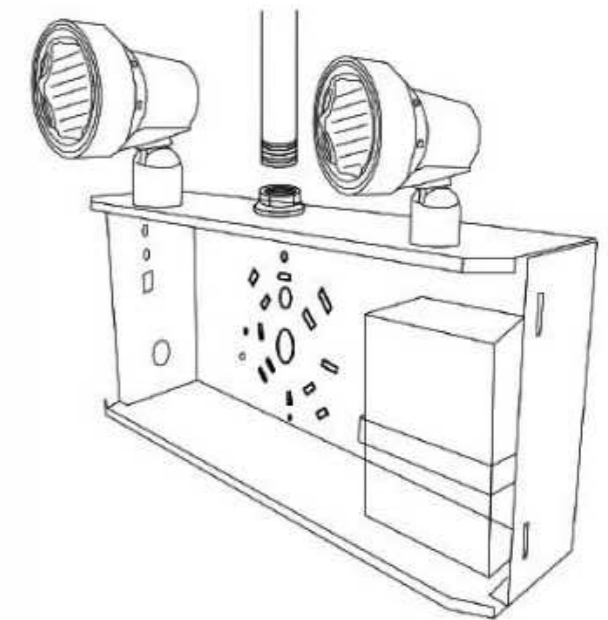

LED DUAL REMOTE HEAD EMERGENCY LIGHT

C&C Lighting Inc. Technical Data Sheet

FEATURES

MODEL NUMBER	C&C-ES2-BU2SC30B-3
VOLTAGE	120V / 277V / 347V/50Hz
MATERIAL	Steel housing / Thermal plastic head
BATTERY	Lead-acid battery (6V 6A)
LAMP	2 x 2W / Max 36W remote head for 30 minutes
EMERGENCY OPERATION TIME	2 hours
PRODUCT SIZE	300(L) x 220(W) x 75(H) mm
WARRANTY	2 years

INSTALLATION

Wall Mount

Ceiling Mount