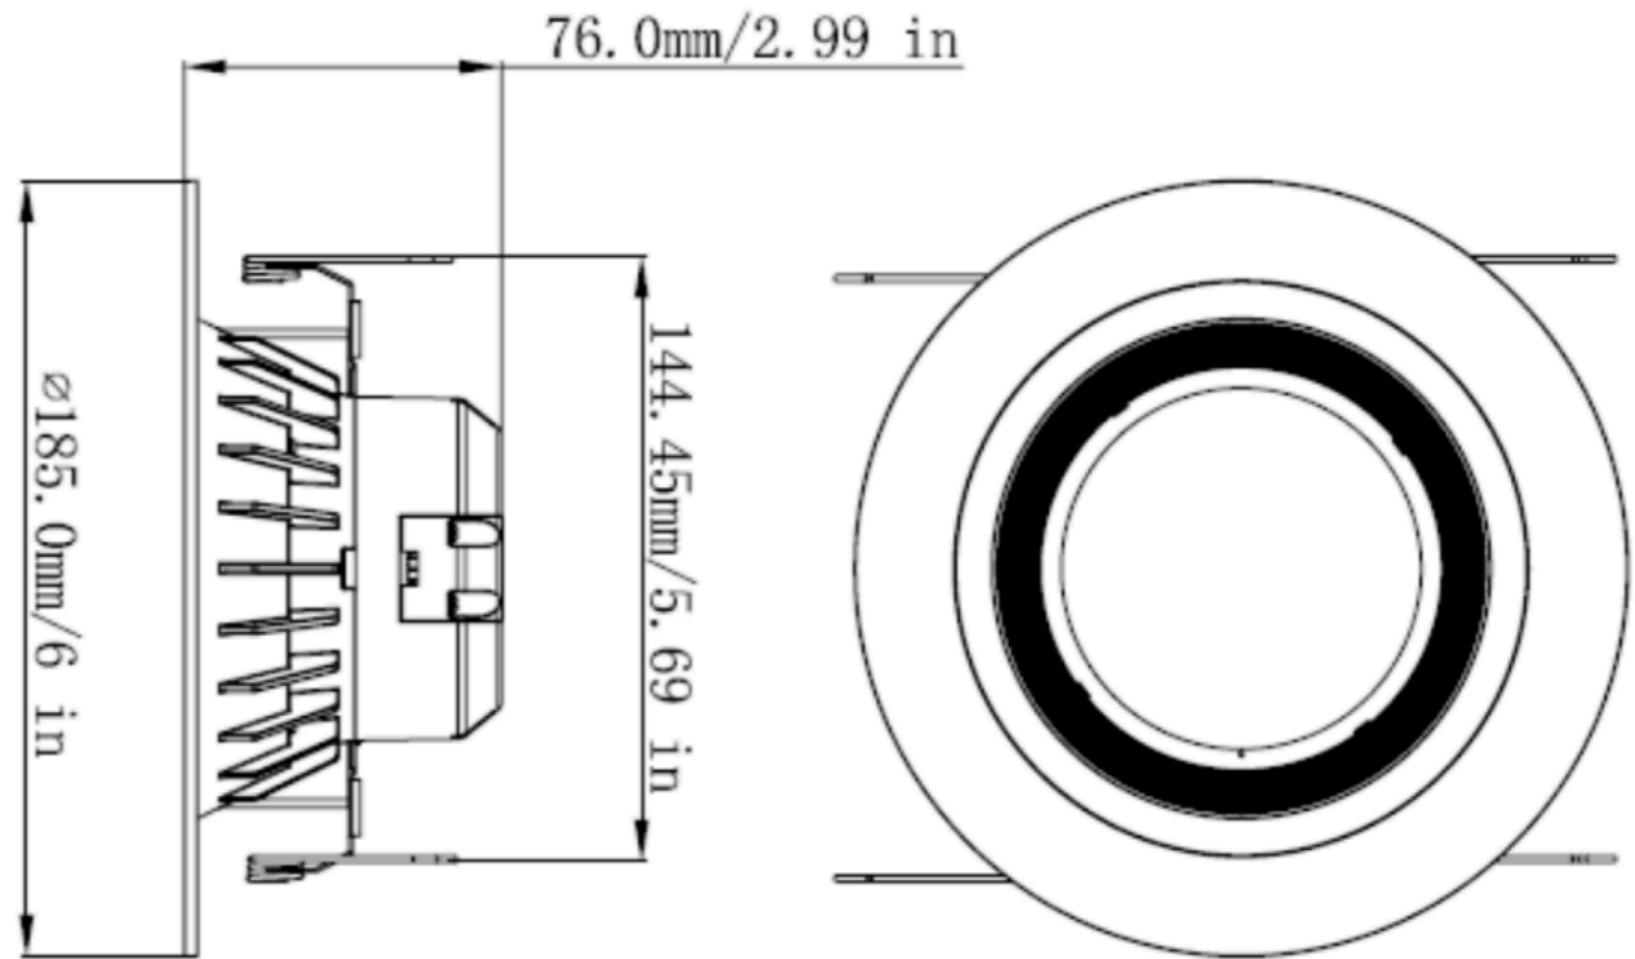

DRAWING

MATERIAL	PC + ADC12
WATERPROOF RATING	IP2-