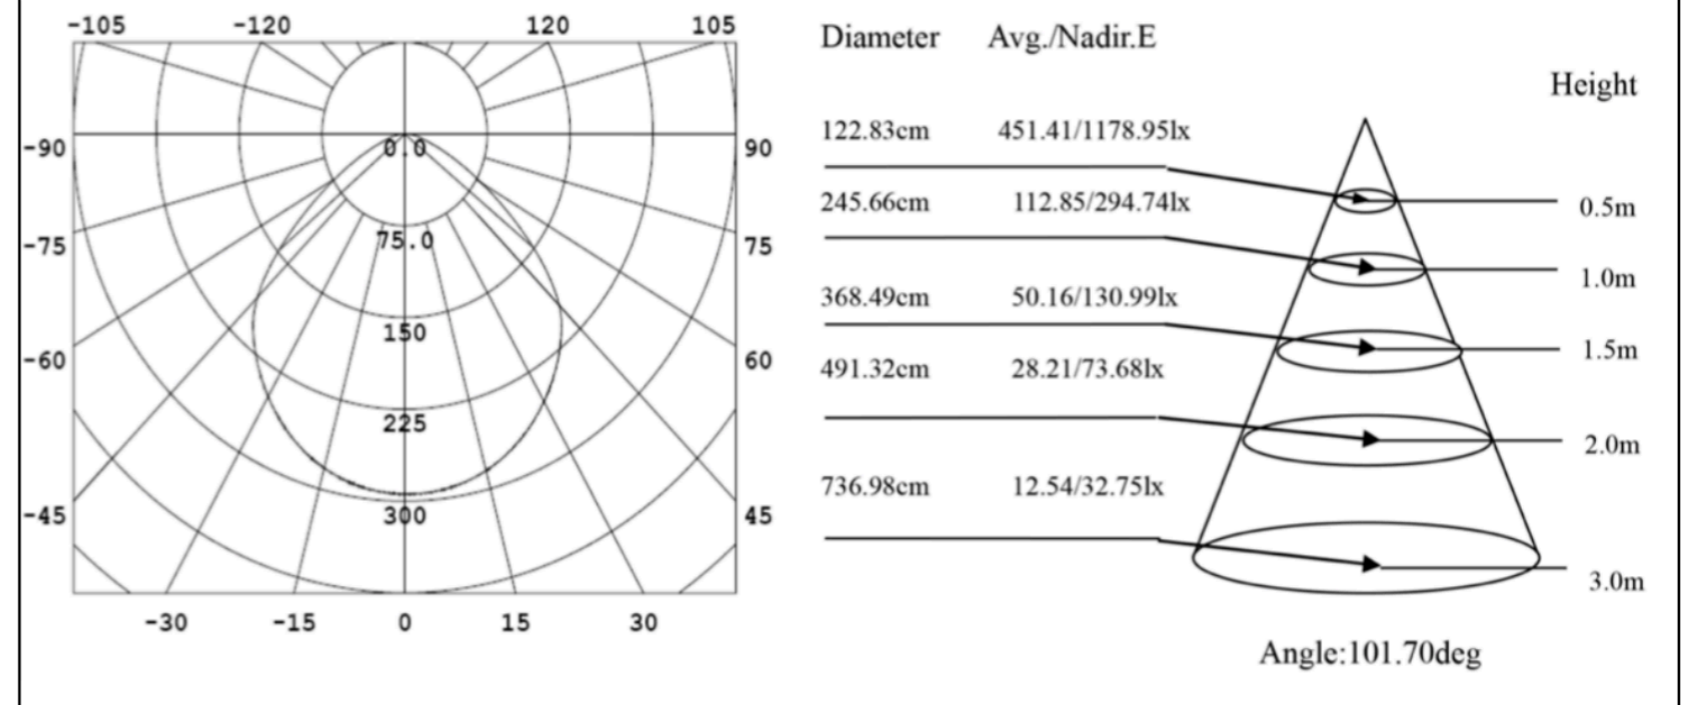

LED DOWN LIGHT 14W

C&C Lighting Inc. Technical Data Sheet

TECHNICAL SPECIFICATION

MODEL NUMBER	LN-DLXW14WLTCW-W-U
POWER	14W
VOLTAGE	120V
LUMEN	1400Lm
LUMEN EFFICACY	78Lm/W
BEAM ANGLE	100°
CRI	80 Ra
RATING LIFE	45000hours
BASE	E26

PRODUCT PACKAGING

PRODUCT DIMENSION	Ø185x76mm
NET WEIGHT	0.336kg
SIZE OF BOX	190x185x80mm
GROSS WEIGHT	0.416kg
SIZE OF CARTON	580x390x430mm
QTY /CARTON	30pcs
WEIGHT /CARTON	13.7kg

TECHNICAL SPECIFICATION

MODEL NUMBER	LN-DLXW14WLTWW-W-U
POWER	14W
VOLTAGE	120V
LUMEN	1350Lm
LUMEN EFFICACY	75Lm/W
BEAM ANGLE	100°
CRI	80 Ra
RATING LIFE	45000hours
BASE	E26

PRODUCT PACKAGING

PRODUCT DIMENSION	Ø185x76mm
NET WEIGHT	0.336kg
SIZE OF BOX	190x185x80mm
GROSS WEIGHT	0.416kg
SIZE OF CARTON	580x390x430mm
QTY /CARTON	30pcs
WEIGHT /CARTON	13.7kg