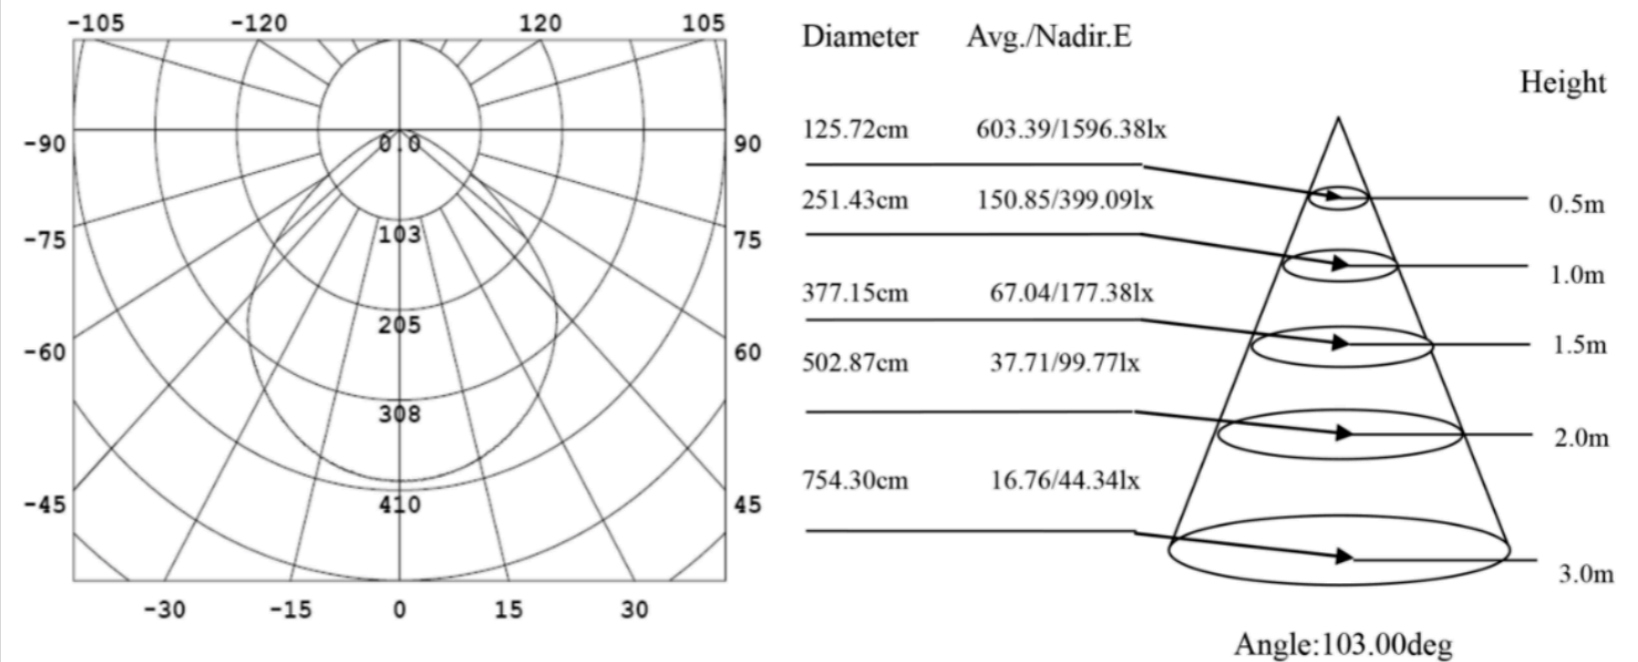

LED DOWN LIGHT 14W

C&C Lighting Inc. Technical Data Sheet

TECHNICAL SPECIFICATION

MODEL NUMBER	LN-DLXW14WLTCW-W-U
POWER	14W
VOLTAGE	120V
LUMEN	1400Lm
LUMEN EFFICACY	78Lm/W
BEAM ANGLE	100°
CRI	80 Ra
RATING LIFE	45000hours
BASE	E26

PRODUCT PACKAGING

PRODUCT DIMENSION	Ø185x76mm
NET WEIGHT	0.336kg
SIZE OF BOX	190x185x80mm
GROSS WEIGHT	0.416kg
SIZE OF CARTON	580x390x430mm
QTY /CARTON	30pcs
WEIGHT /CARTON	13.7kg

TECHNICAL SPECIFICATION

MODEL NUMBER	LN-DLXW14WLTWW-W-U
POWER	14W
VOLTAGE	120V
LUMEN	1350Lm
LUMEN EFFICACY	75Lm/W
BEAM ANGLE	100°
CRI	80 Ra
RATING LIFE	45000hours
BASE	E26

PRODUCT PACKAGING

PRODUCT DIMENSION	Ø185x76mm
NET WEIGHT	0.336kg
SIZE OF BOX	190x185x80mm
GROSS WEIGHT	0.416kg
SIZE OF CARTON	580x390x430mm
QTY /CARTON	30pcs
WEIGHT /CARTON	13.7kg