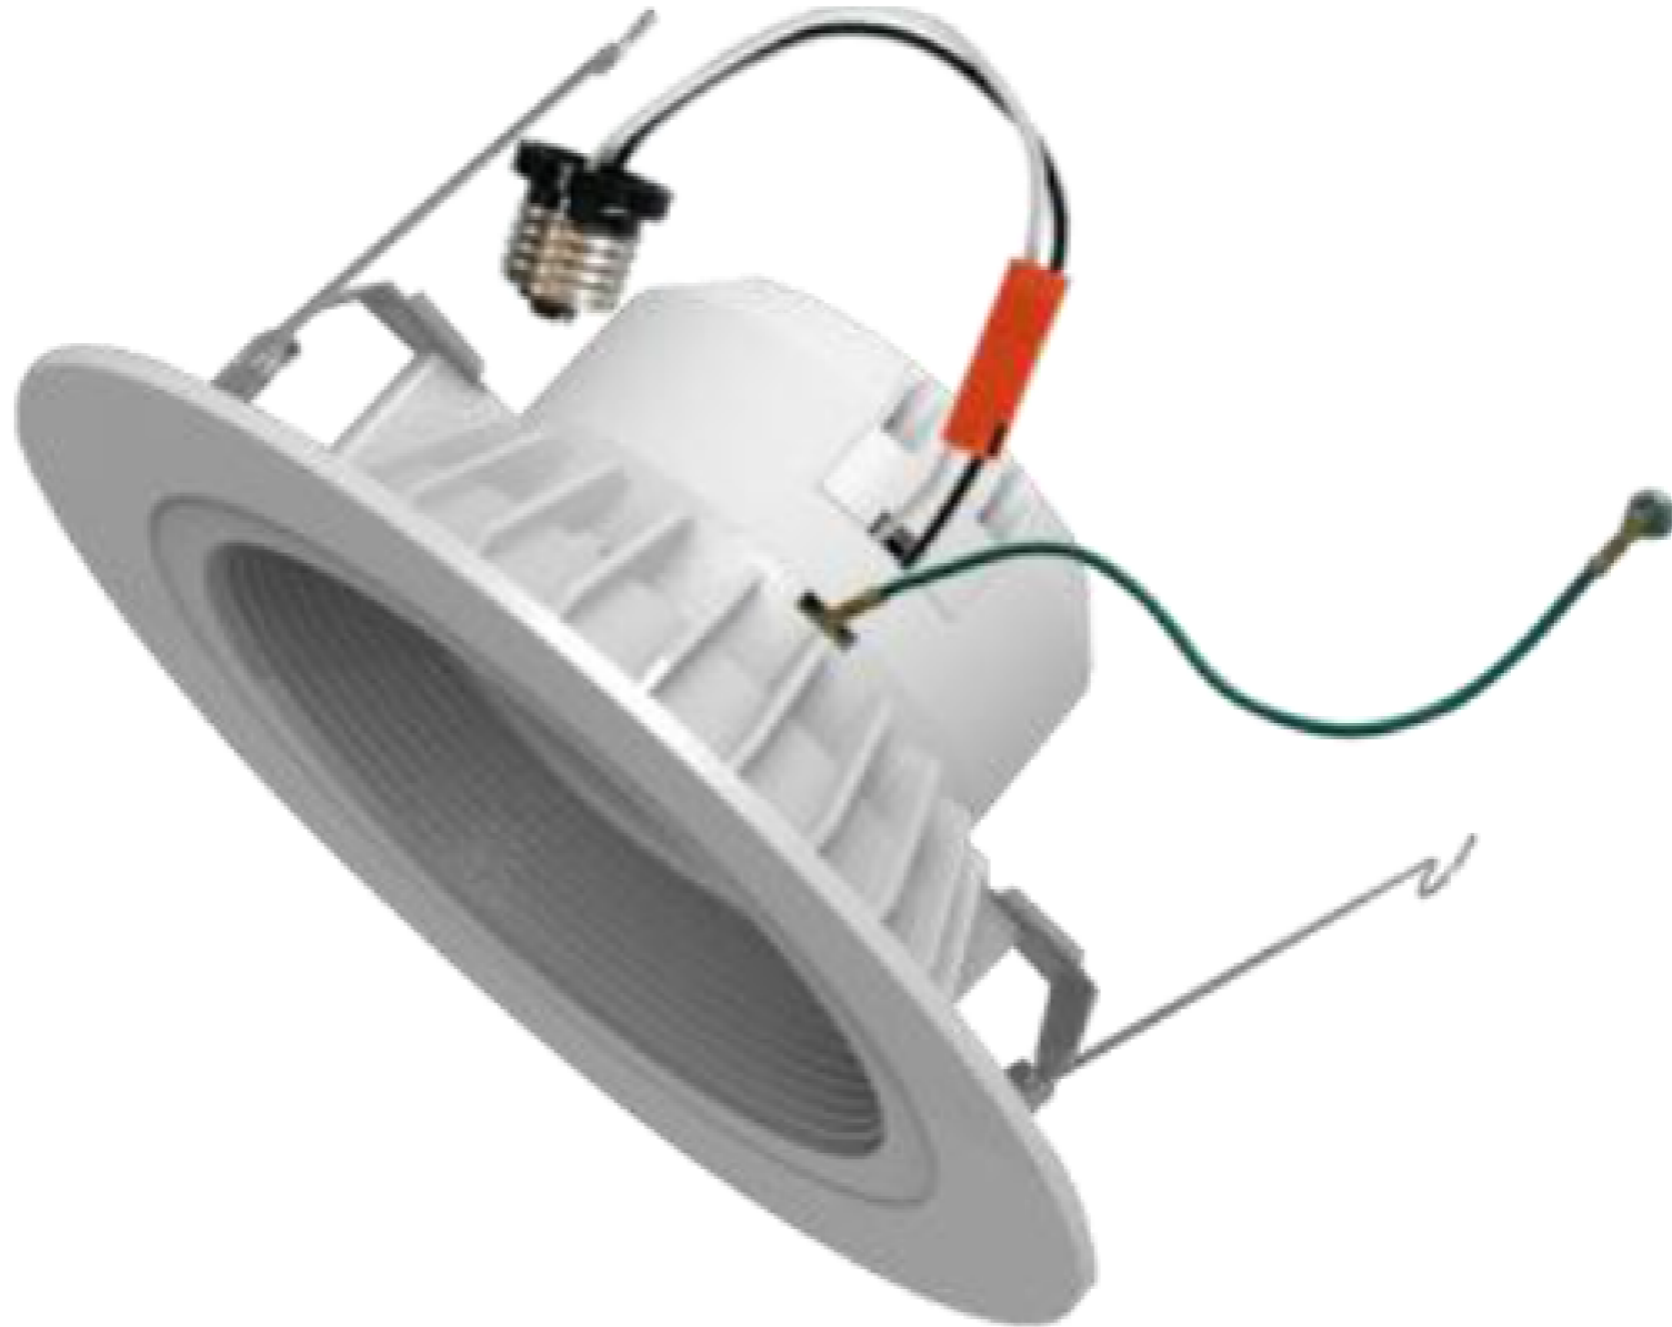

LED DOWN LIGHT 14W

C&C Lighting Inc. Technical Data Sheet

TECHNICAL SPECIFICATION

MODEL NUMBER	LN-DLXW14WLTCW-W-U
POWER	14W
VOLTAGE	120V
LUMEN	1400Lm
LUMEN EFFICACY	78Lm/W
BEAM ANGLE	100°
CRI	80 Ra
RATING LIFE	45000hours
BASE	E26

PRODUCT PACKAGING

PRODUCT DIMENSION	Ø185x76mm
NET WEIGHT	0.336kg
SIZE OF BOX	190x185x80mm
GROSS WEIGHT	0.416kg
SIZE OF CARTON	580x390x430mm
QTY /CARTON	30pcs
WEIGHT /CARTON	13.7kg

TECHNICAL SPECIFICATION

MODEL NUMBER	LN-DLXW14WLTWW-W-U
POWER	14W
VOLTAGE	120V
LUMEN	1350Lm
LUMEN EFFICACY	75Lm/W
BEAM ANGLE	100°
CRI	80 Ra
RATING LIFE	45000hours
BASE	E26

PRODUCT PACKAGING

PRODUCT DIMENSION	Ø185x76mm
NET WEIGHT	0.336kg
SIZE OF BOX	190x185x80mm
GROSS WEIGHT	0.416kg
SIZE OF CARTON	580x390x430mm
QTY /CARTON	30pcs
WEIGHT /CARTON	13.7kg