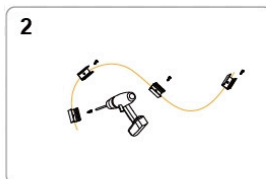

CHANNEL-305 SKU: 241

CHANNEL-402 SKU: 242

Benefits of C&C Lighting NEON strip lights

1. Flexible with 3 lighting configurations: Side-Lit, Top-Lit, Corner-lit
2. Non-pixelated: smooth neon-style light
3. IP-67 water resistance for indoor and outdoor usage.
4. Flexible mounting brackets and power ends customizable to make fluent shapes

Correct Bending Way — TOP VIEW

Correct Bending Way — SIDE VIEW

Installation

Install Optional Accessories

Install Accessories	Length(mm/inch)	Drawing(mm/inch)	Qty.
	30[1.18]		3 pcs/M
	1000[39.4]		1 pcs/M
	customizable		/

Aluminum Buckle Installation

Before installation, use a pen to locate the area to be installed (minimum bending radius $\geq 100\text{mm}$).

Install the buckle on the anchor point.

Install the strip light by pressing, and handle the cable, connect the power supply can make it light.

* The aluminum profile installation method is mainly used for linear installation, similar to the buckle installation, which will not be repeated here.

At C&C Lighting, we carry only constant voltage LED Strip lights for safety reasons. When choosing an LED power supply, here are a few pointers: