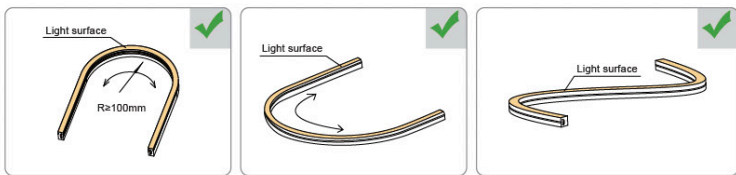

CHANNEL-206 SKU: 235

CHANNEL-1616 SKU:237

CHANNEL-206 SKU: 235

C&C Lighting Aluminium profiles are the housing for LED strip lights, allowing light to be incorporated into most interior and exterior surfaces. The recessed profile can be moulded into drywall, wooded structures, and stones. It also comes in extra strength, which can be installed in the ground to be walked on or driven on. Our aluminum profiles also come in double covers, making them waterproof..

CHANNEL-305 SKU: 241

CHANNEL-402 SKU: 242

Benefits of C&C Lighting NEON strip lights

1. Flexible with 3 lighting configurations: Side-Lit, Top-Lit, Corner-lit
2. Non-pixelated: smooth neon-style light
3. IP-67 water resistance for indoor and outdoor usage.
4. Flexible mounting brackets and power ends customizable to make fluent shapes

Correct Bending Way — TOP VIEW

Correct Bending Way — SIDE VIEW

Installation

Install Optional Accessories

Install Accessories	Length(mm/inch)	Drawing(mm/inch)	Qty.
	30[1.18]		3 pcs/M
	1000[39.4]		1 pcs/M
	customizable		/