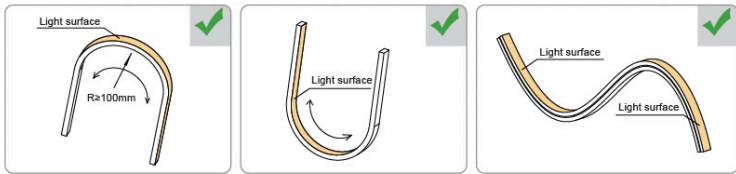

CHANNEL-305 SKU: 241

CHANNEL-402 SKU: 242

Benefits of C&C Lighting NEON strip lights

1. Flexible with 3 lighting configurations: Side-Lit, Top-Lit, Corner-lit
2. Non-pixelated: smooth neon-style light
3. IP-67 water resistance for indoor and outdoor usage.
4. Flexible mounting brackets and power ends customizable to make fluent shapes

Correct Bending Way — TOP VIEW

Correct Bending Way — SIDE VIEW

Installation

Install Optional Accessories

Install Accessories	Length(mm/inch)	Drawing(mm/inch)	Qty.
	30[1.18]		3 pcs/M
	1000[39.4]		1 pcs/M
	customizable		/