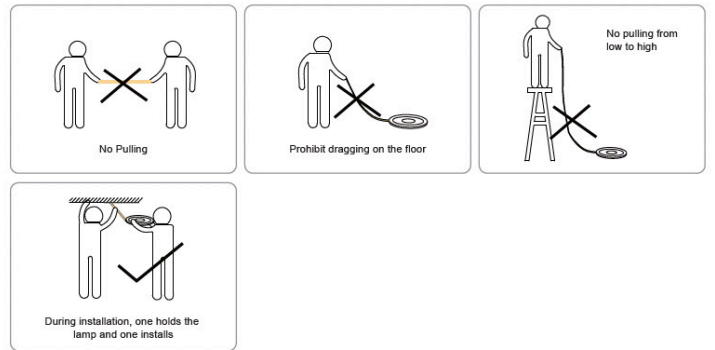

CHANNEL-305 SKU: 241

CHANNEL-402 SKU: 242

Benefits of C&C Lighting NEON strip lights

1. Flexible with 3 lighting configurations: Side-Lit, Top-Lit, Corner-lit
2. Non-pixelated: smooth neon-style light
3. IP-67 water resistance for indoor and outdoor usage.
4. Flexible mounting brackets and power ends customizable to make fluent shapes

Correct Bending Way — TOP VIEW

Correct Bending Way — SIDE VIEW

Installation

Install Optional Accessories

Install Accessories	Length(mm/inch)	Drawing(mm/inch)	Qty.
	30[1.18]		3 pcs/M
	1000[39.4]		1 pcs/M
	customizable		/