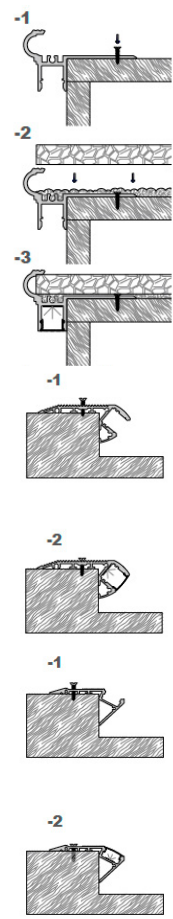

Indoor and outdoor applications. Used on stairs and short walls.