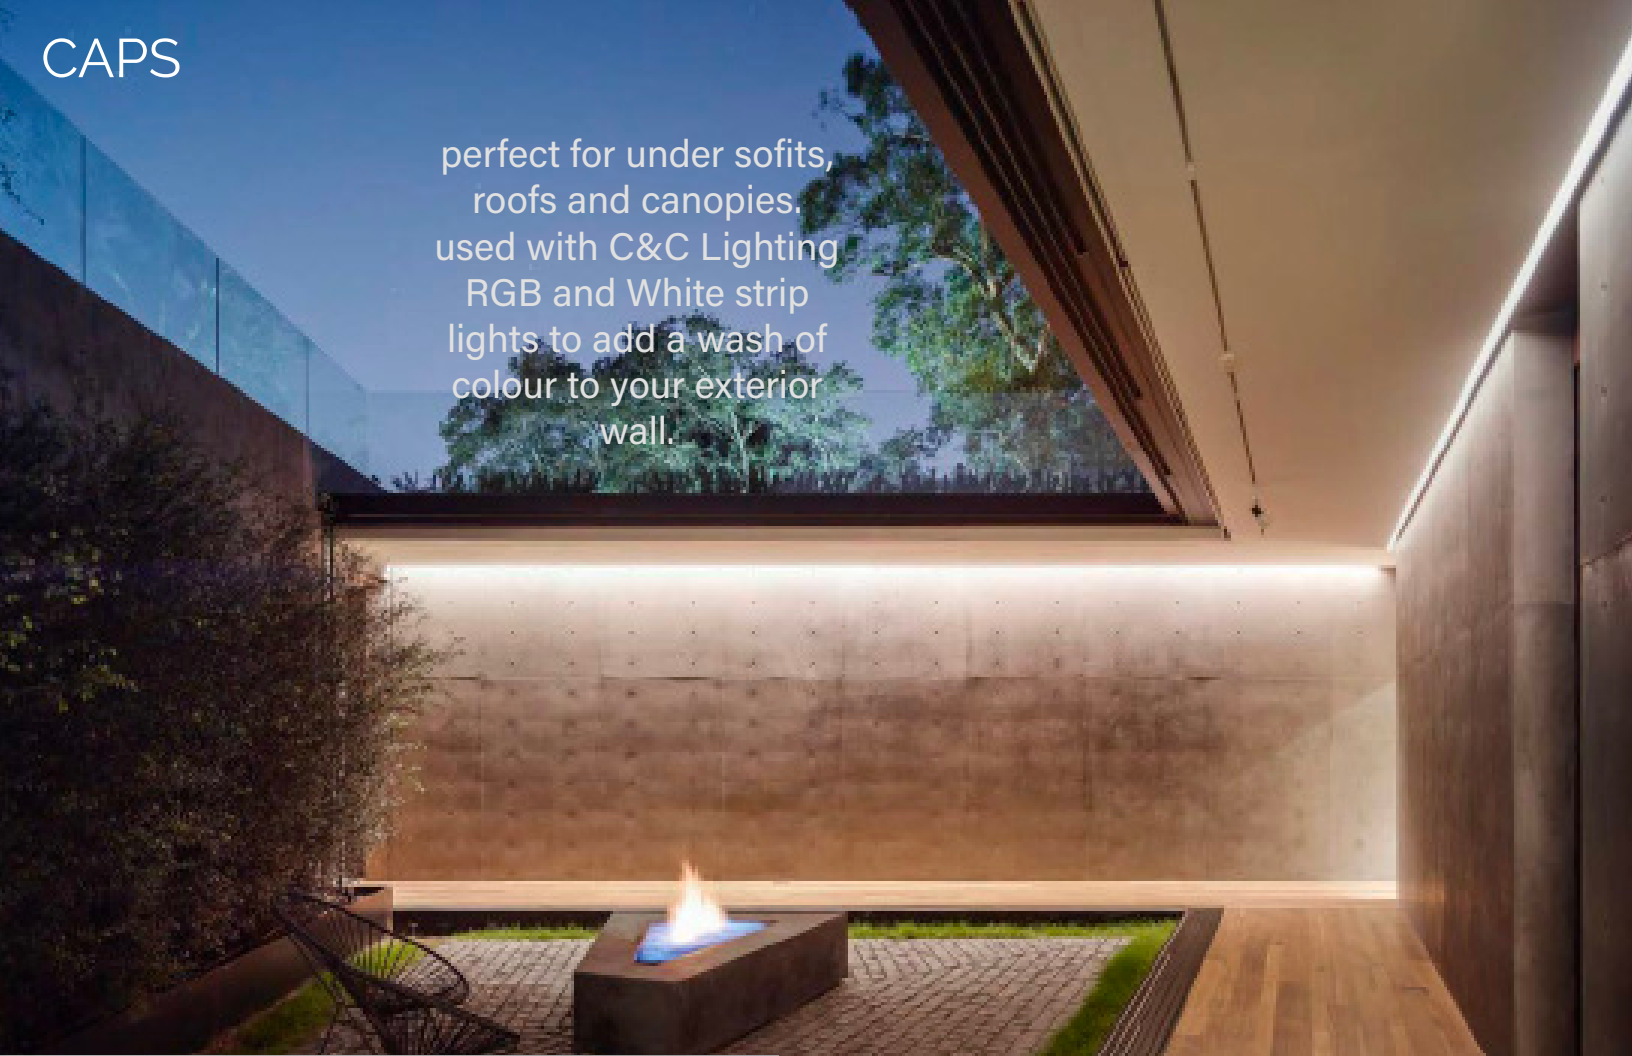

CAPM60

CAPM30

CAPS

perfect for under soffits,
roofs and canopies,
used with C&C Lighting
RGB and White strip
lights to add a wash of
colour to your exterior
wall.

CAPM816

CAPL

Aluminum profiles are designed as lit hardware such as railing moulding, baseboard fencing, etc.