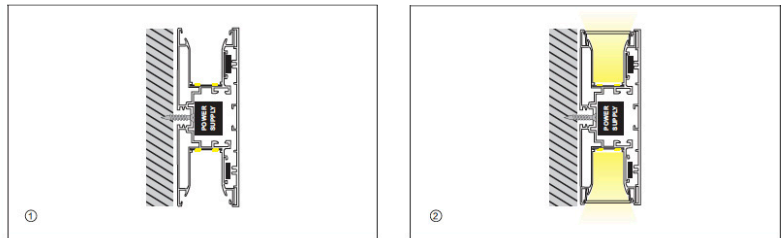

INSTALLATION METHODS