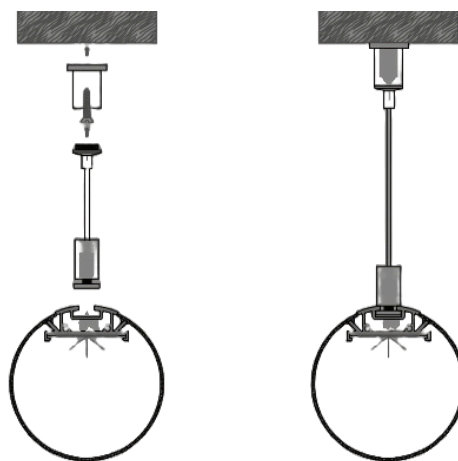

CAPS402

CAPS296

CAPS516

These models are designed for heavy-duty uses: waterproof and pressure proof for areas such as inground applications and kitchens or showers.

Medium-sized profiles that can be suspended or recessed. Instead of sticking to fixed sizes for ready-made fixtures, you can customize the sizes, lengths and shapes with our CAPM Aluminum profiles.

CAPM174

CAPM175 Accessories

Medium-sized recessed mounting profiles for large-scale offices, boardrooms, and public areas.

CAPM10035A

CAPM5020

This tube-shaped linear profile comes in sizes and lengths up to 14 feet, resembling fluorescent tubes and adding softness and nostalgia to your interior style.

CAPM60

CAPM30

CAPS

perfect for under soffits,
roofs and canopies,
used with C&C Lighting
RGB and White strip
lights to add a wash of
colour to your exterior
wall.

CAPM816

CAPL

Aluminum profiles are designed as lit hardware such as railing moulding, baseboard fencing, etc.