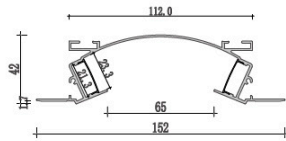

CAPL

CAPL304

-1

-2

-3

Accessories