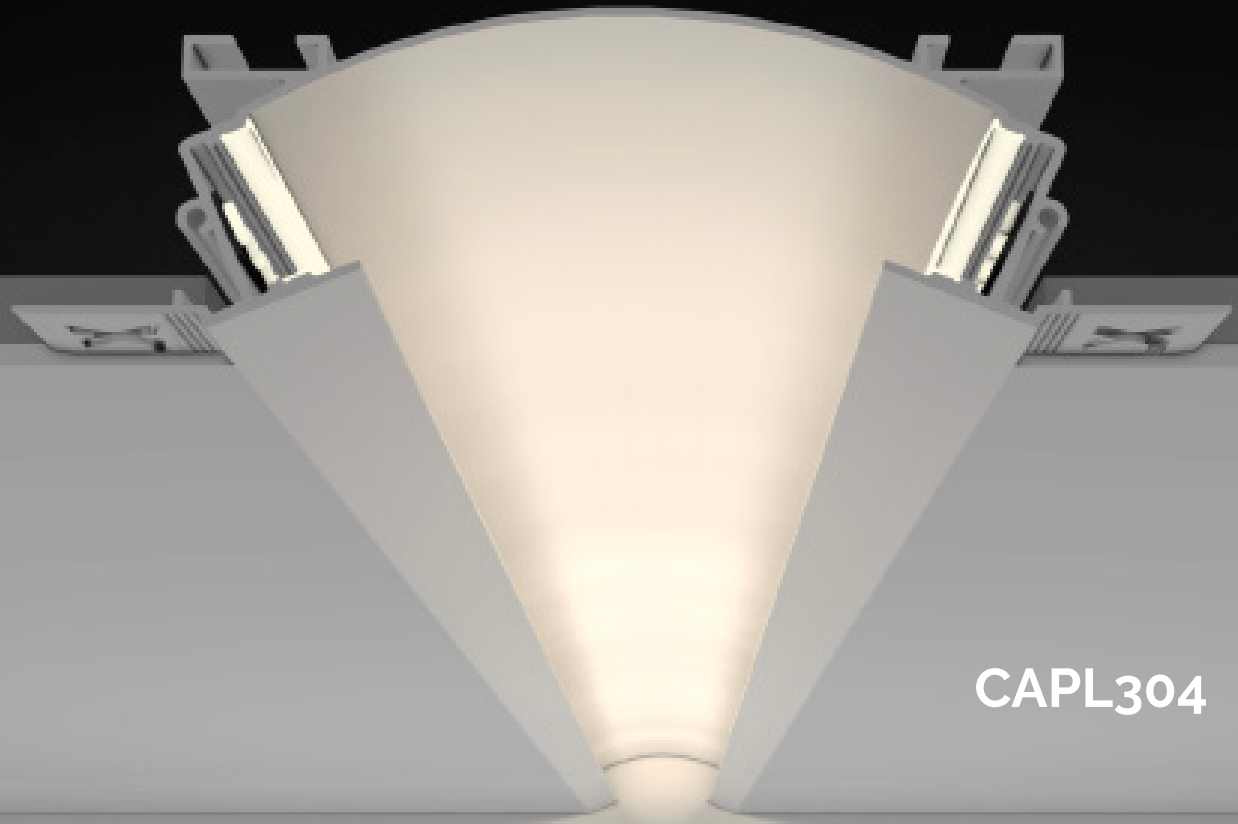

CAPL

CAPL304