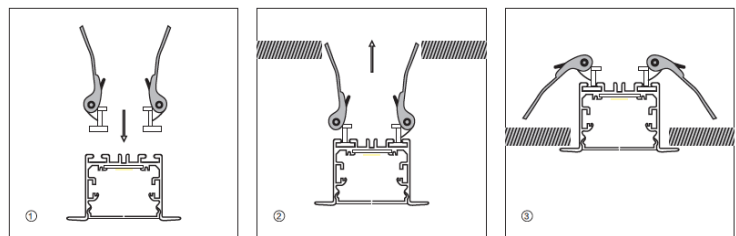

INSTALLATION METHODS