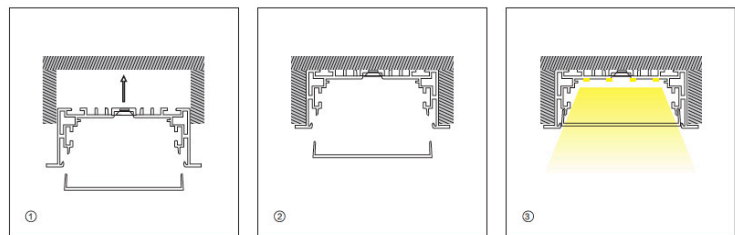

INSTALLATION METHODS