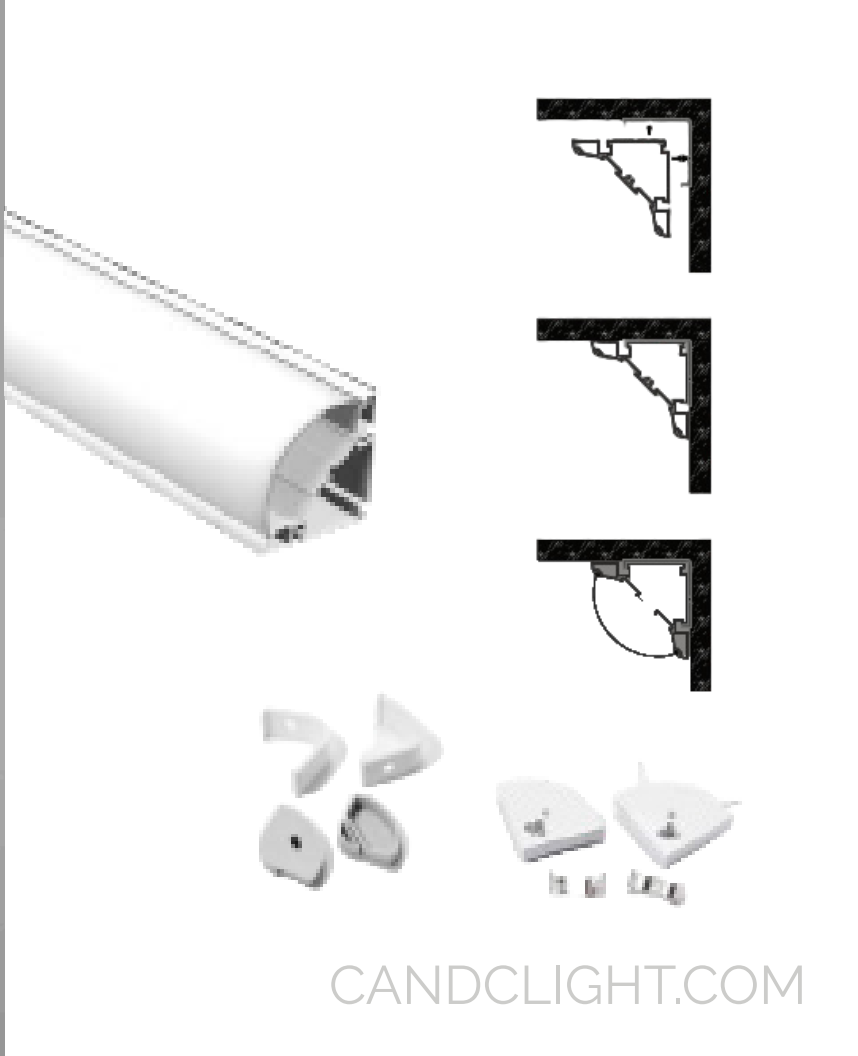

CAPM174

CAPM175 Accessories

Medium-sized recessed mounting profiles for large-scale offices, boardrooms, and public areas.

CAPM10035A

CAPM5020

This tube-shaped linear profile comes in sizes and lengths up to 14 feet, resembling fluorescent tubes and adding softness and nostalgia to your interior style.

CAPM60

CAPM30

CAPS

perfect for under soffits,
roofs and canopies,
used with C&C Lighting
RGB and White strip
lights to add a wash of
colour to your exterior
wall.

CAPM816

CAPL

Aluminum profiles are designed as lit hardware such as railing moulding, baseboard fencing, etc.