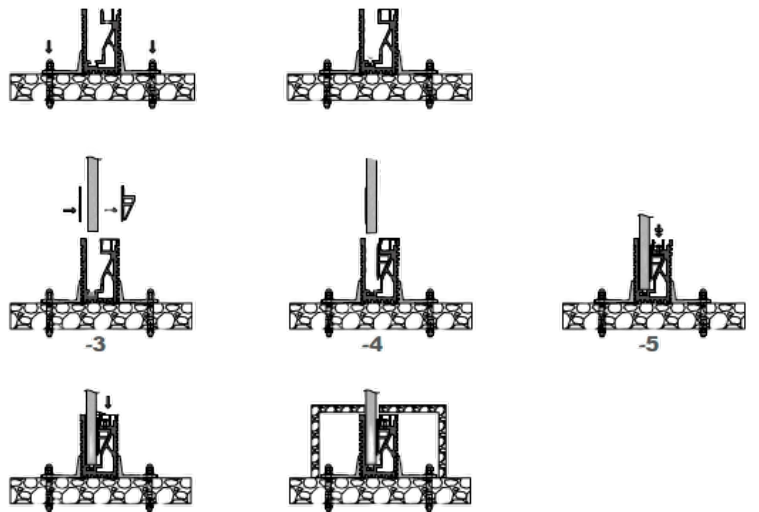

The future demands the collaboration of professionals and hybrid materials.

CAPL158