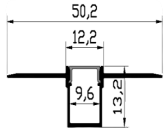

OVER VIEW

CAPS304