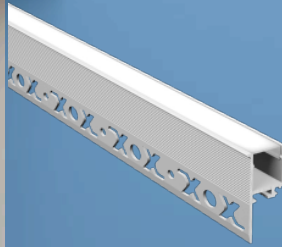

Striving for a space that is adequately lit and has beautiful in every detail

CAPS202