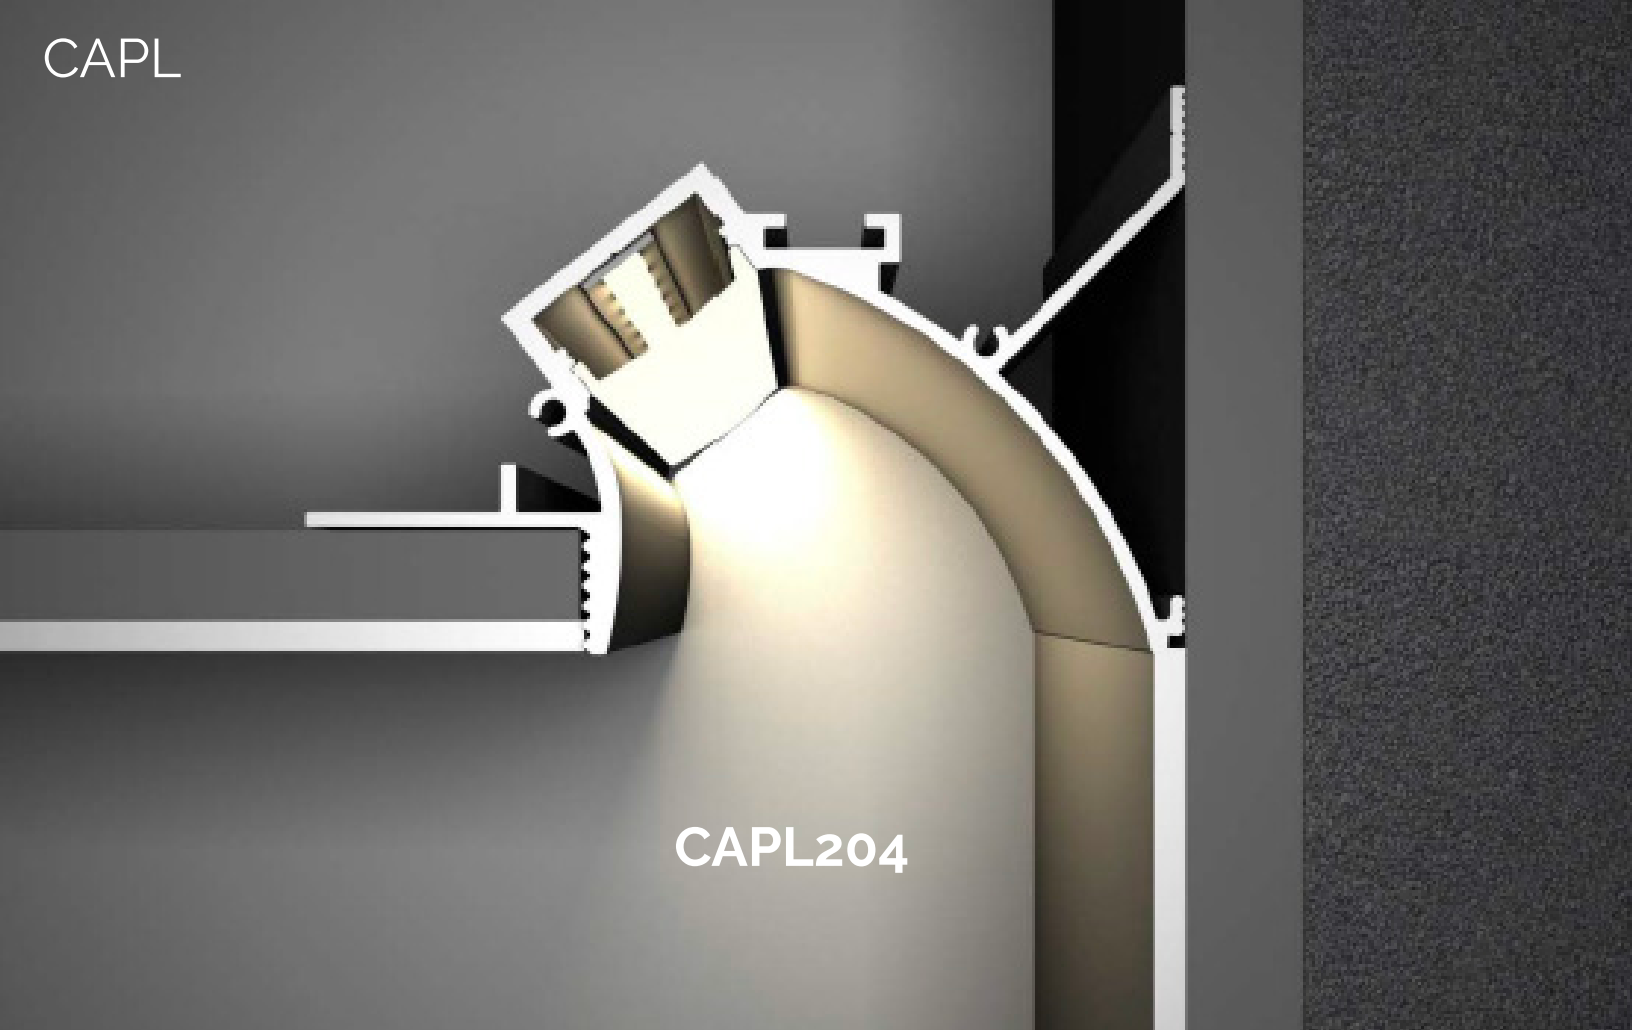

Accent lighting needs to check out our Magnetic tracks and Modular LED lights.

CAPL

CAPL513

CAPL503

CAPL

CAPL204

CAPL213

WE SEE OUR
ALUMINUM PROFILE AS
THE PERFECT BRIDGE
BETWEEN ELEMENTS
OF STONE WOOD
PLASTER AND
LIGHTING. THE RESULT
IS SEEMLESSLY AND
MESMERIZING