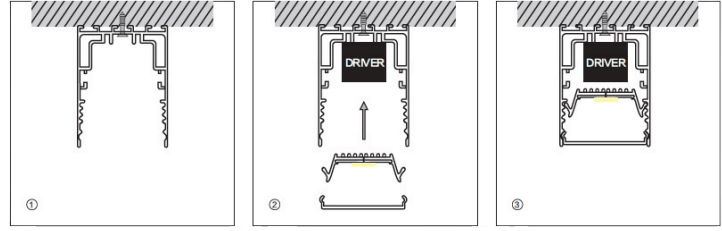

INSTALLATION METHODS