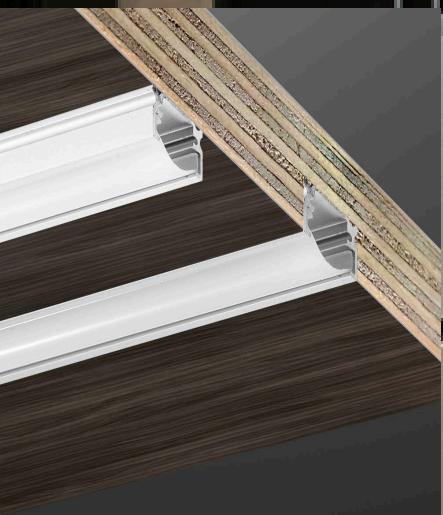

CAPS325

CAPS324

"simplicity is the ultimate sophistication."

CAPS2010

CAPS1202

CAPS2015

shallow slim profiles fits into small spaces and is best used with our 2835 , 120 LED per meter strip to achive the bright and even lighting.