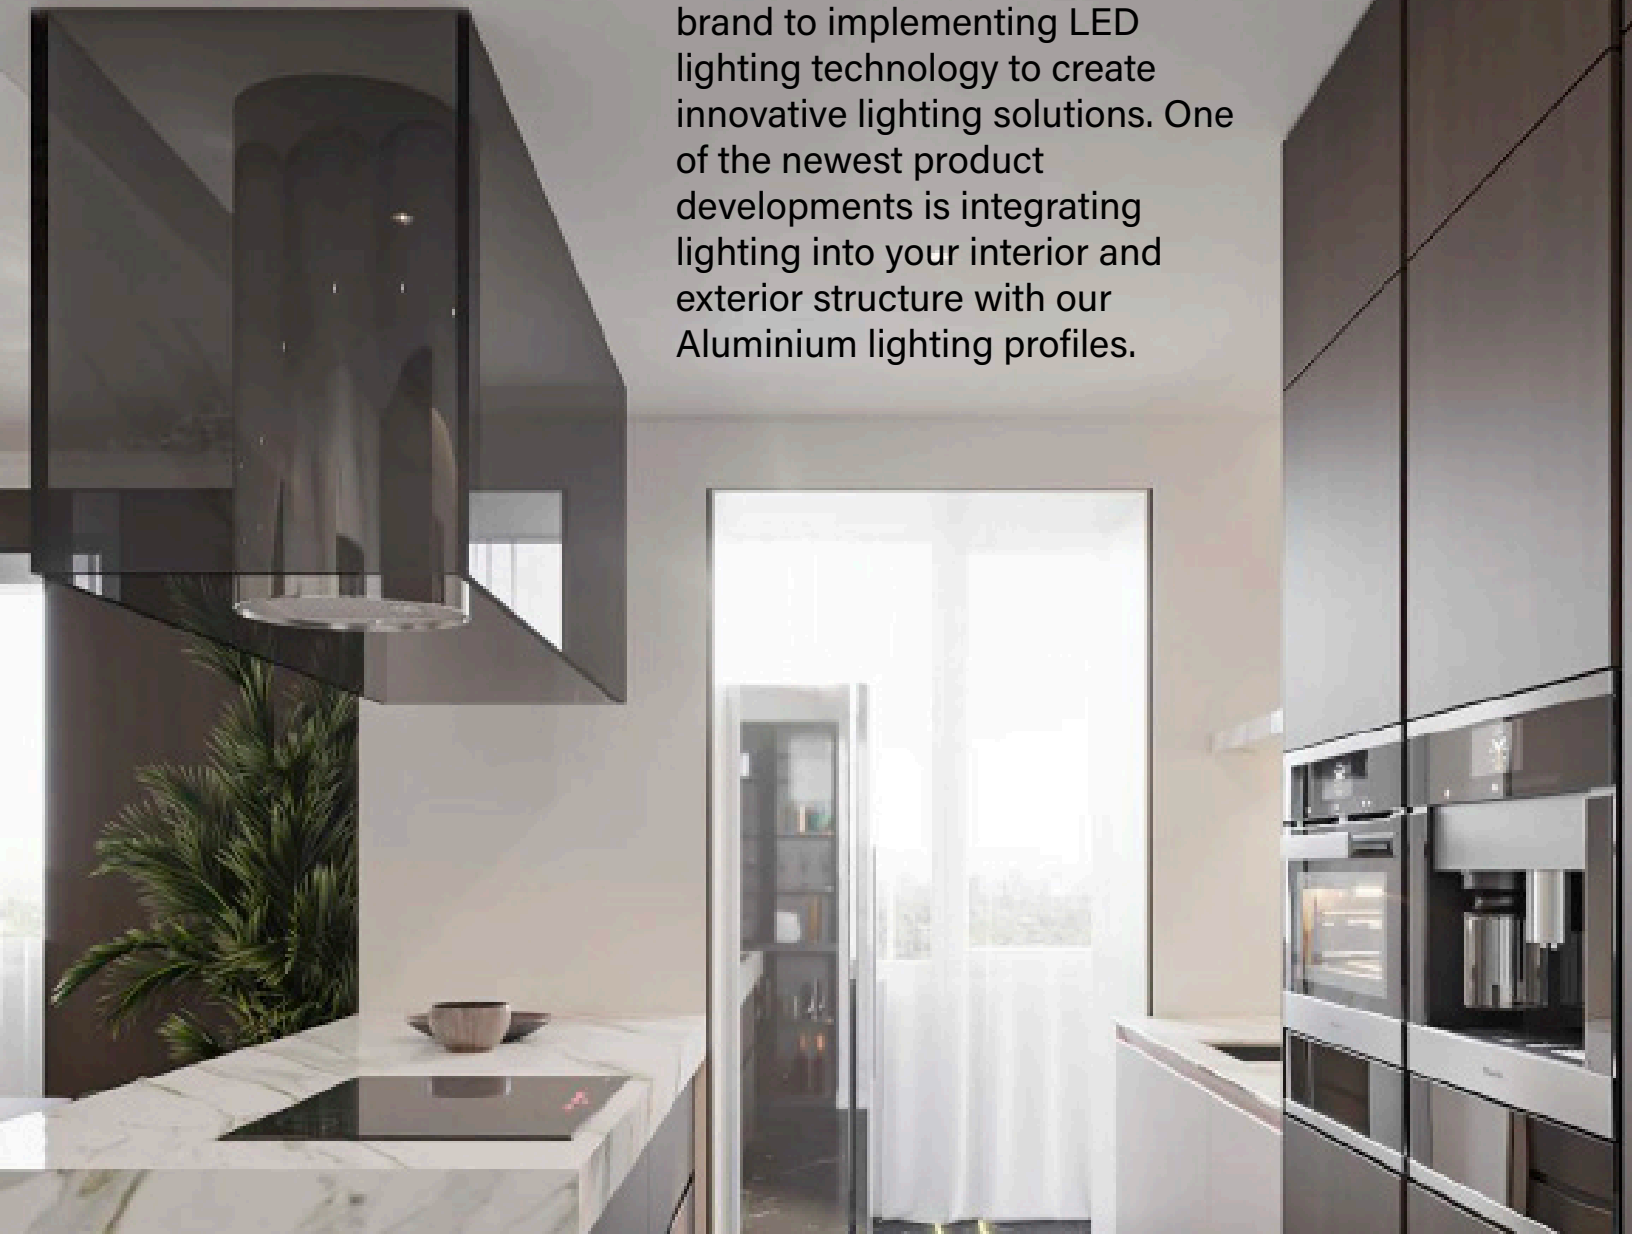

At C&C Lighting, we dedicate our brand to implementing LED lighting technology to create innovative lighting solutions. One of the newest product developments is integrating lighting into your interior and exterior structure with our Aluminium lighting profiles.