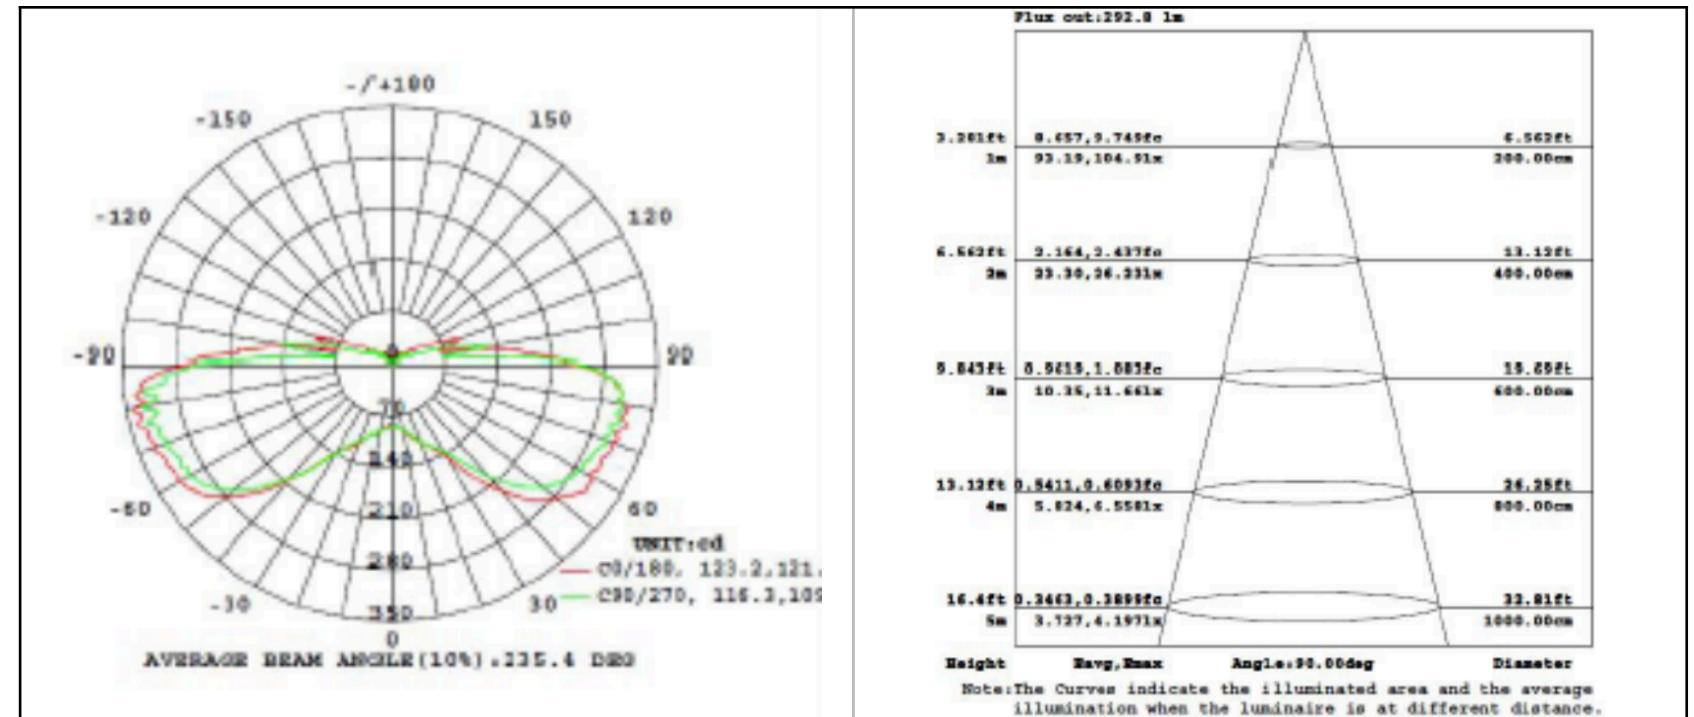

LED CORN LIGHT 30W

C&C Lighting Inc. Technical Data Sheet

PRODUCT FEATURE

- Built in a new style with E39 lamp base, the product comes with high efficiency with wide-range input.
- With the long lifespan and great heat dissipation function, the light can directly replace metal halide.
- It fits to various types of fixtures to replace traditional lamps with easy installation
- Perfect replacement for outdoor poles and arm-mounted decorative luminaries

TECHNICAL SPECIFICATION

PRODUCT NAME	LED Corn Light
MODEL NUMBER	CCR-CLW-30WA1E39
LIGHT TYPE	Corn Light
DIMENSIONS	Ø93x230mm
COVER	Clear
COLOUR TEMPERATURE	4000K / 4500K / 5000K / 5700K
CRI	>80
LUMENS	1800-2100Lm
LUMEN EFFICACY	60-70Lm/W
POWER	30W
VOLTAGE	100-277V AC 50/60Hz
VIEWING ANGLE	360°
PFC	>90%
EQUIVALENT	300W Incandescent / 100W CFL
WATERPROOF RATING	IP64
LED	228pcs Epistar SMD2835
HOUSING	PC + AL
HOUSING COLOUR	White + Grey
OPERATING ENVIRONMENT	-20~45°C / 20~70% RH
STORAGE ENVIRONMENT	-30~80°C / 10~75% RH
WARRANTY TIME	5 years

LUMINOUS INTENSITY DISTRIBUTION DIAGRAM

NOTE FOR USER

- Please turn off power before installing the product or changing assembly parts
- The input voltage and lamps should be matched
- After connecting the power line, make sure the wiring section is insulated
- Make sure to remove or bypass the ballast in the fixtures before installing the lamp
- Suitable for damp locations; do not use with dimmers
- Suitable for uses in enclosed luminaires. Minimum lamp compartment dimensions is 340x200x200mm
- Must be installed and disassembled by professionals