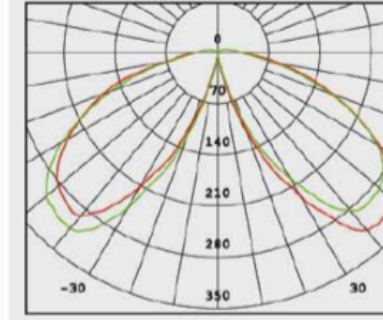

LED COMMERCIAL PILLARS LIGHT

C&C Lighting Inc. Technical Data Sheet

- Die-cast aluminum housing
- Exuded aluminum pole
- Motion sensor

Motion Sensor

DIAGRAMS

H(m)	Eavg(lx)	Emax(lx)	D(m)
1	50.0	79.5	2.00
2	12.5	19.9	4.00
3	5.6	8.8	6.00
4	3.1	5.0	8.00
5	2.0	3.2	10.00

No:2003A-10W LED No:2003B-10W LED No:2003C-10W LED
 Everlite LED 10W 782.7lm
 Clear PC透明PC
 90.00°
 Class I, IP65

H(m)	Eavg(lx)	Emax(lx)	D(m)
1	117.2	164.5	2.00
2	29.3	41.1	4.00
3	13.0	18.3	6.00
4	7.3	10.3	8.00
5	4.7	6.6	10.00