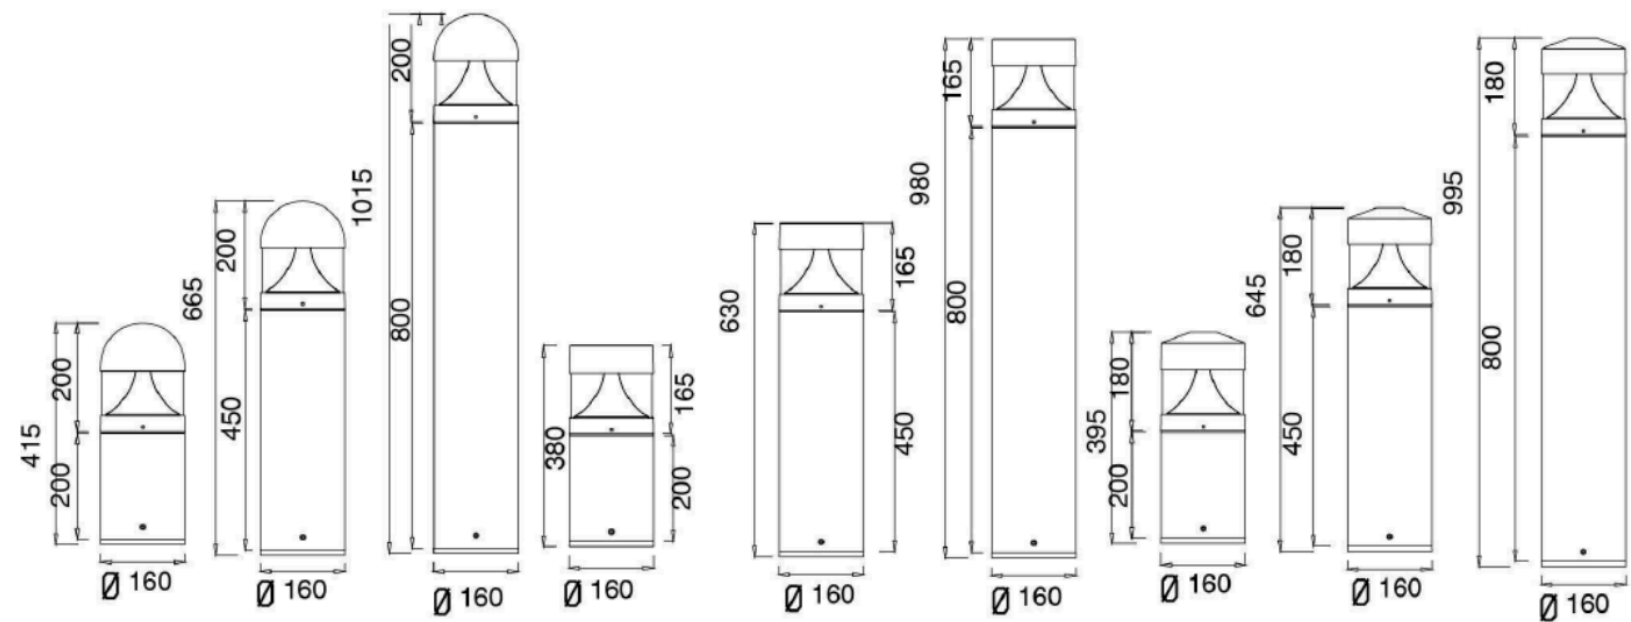

LED COMMERCIAL PILLARS LIGHT

C&C Lighting Inc. Technical Data Sheet

- Die-cast aluminum housing
- Exuded aluminum pole
- Motion sensor

Motion Sensor

DIAGRAMS

H(m)	Eavg(lx)	Emax(lx)	D(m)
1	50.0	79.5	2.00
2	12.5	19.9	4.00
3	5.6	8.8	6.00
4	3.1	5.0	8.00
5	2.0	3.2	10.00

No:2003A-10W LED No:2003B-10W LED No:2003C-10W LED
 Everlite LED 10W 782.7lm
 Clear PC透明PC
 90.00°
 Class I, IP65

H(m)	Eavg(lx)	Emax(lx)	D(m)
1	117.2	164.5	2.00
2	29.3	41.1	4.00
3	13.0	18.3	6.00
4	7.3	10.3	8.00
5	4.7	6.6	10.00

No:2003A-20W LED No:2003B-20W LED No:2003C-20W LED
 Everlite LED 20W 1107lm
 Clear PC透明PC
 90.00°
 Class I, IP65

DIMENSIONS

2003A-LED

2003B-LED

2003C-LED