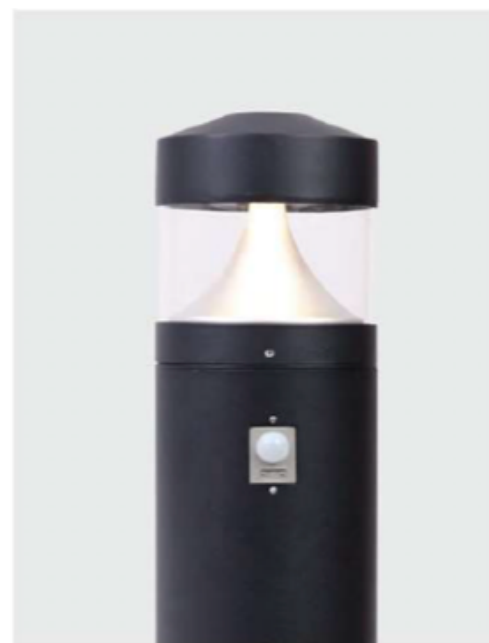

LED COMMERCIAL PILLARS LIGHT

C&C Lighting Inc. Technical Data Sheet

- Die-cast aluminum housing
- Exuded aluminum pole
- Motion sensor

Motion Sensor

DIAGRAMS

H(m)	Eavg(lx)	Emax(lx)	D(m)
1	50.0	79.5	2.00
2	12.5	19.9	4.00
3	5.6	8.8	6.00
4	3.1	5.0	8.00
5	2.0	3.2	10.00

No:2003A-10W LED No:2003B-10W LED No:2003C-10W LED
 Everlite LED 10W 782.7lm
 Clear PC透明PC
 90.00°
 Class I, IP65

H(m)	Eavg(lx)	Emax(lx)	D(m)
1	117.2	164.5	2.00
2	29.3	41.1	4.00
3	13.0	18.3	6.00
4	7.3	10.3	8.00
5	4.7	6.6	10.00