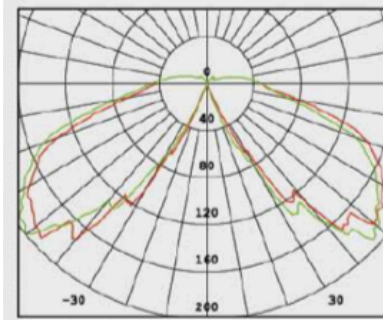

LED COMMERCIAL PILLARS LIGHT

C&C Lighting Inc. Technical Data Sheet

- Die-cast aluminum housing
- Exuded aluminum pole
- Motion sensor

Motion Sensor

DIAGRAMS

H(m)	Eavg(lx)	Emax(lx)	D(m)
1	50.0	79.5	2.00
2	12.5	19.9	4.00
3	5.6	8.8	6.00
4	3.1	5.0	8.00
5	2.0	3.2	10.00

No:2003A-10W LED No:2003B-10W LED No:2003C-10W LED
 Everlite LED 10W 782.7lm
 Clear PC透明PC
 90.00°
 Class I, IP65

H(m)	Eavg(lx)	Emax(lx)	D(m)
1	117.2	164.5	2.00
2	29.3	41.1	4.00
3	13.0	18.3	6.00
4	7.3	10.3	8.00
5	4.7	6.6	10.00