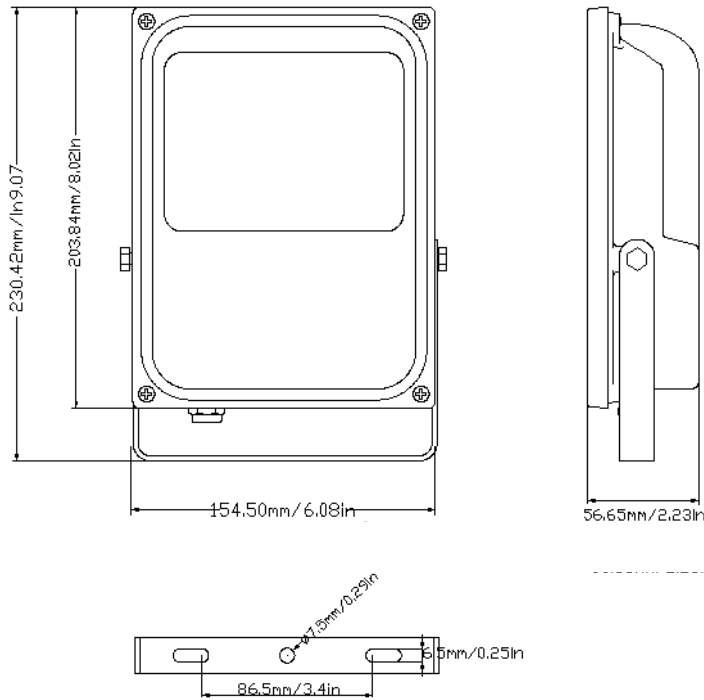

Technical Drawings

Environmental Requirements

Operational Temperature	-40°C to 40°C
Preservation Temperature	-40°C to 90°C
Operational Humidity	95%RH or below at -40°C to 40°C
Installation Area	Outdoor (counter, residential, commercial, etc)

Package Information

Product Dimensions	L230*W155*H57 mm
Net Weight	0.99 kg
Package Dimensions	L235*W160*H65 mm
Gross Weight	1.06 kg
Carton Dimensions	L510*W495*H225 mm
Weight Per Carton	19.98 kg (18/carton)