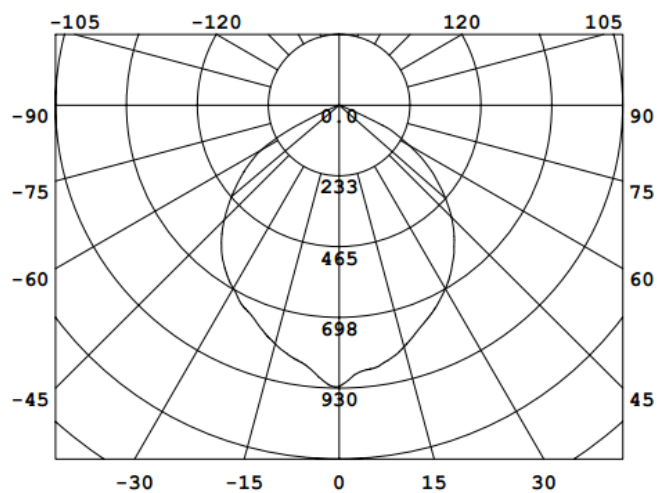

LN-FLXW35-U-W-CW-B-U-C-35

Lumens per Watt (Efficacy)	Light Output	Light Colour	Colour Accuracy (CRI)	Rated Life	Base
89 lm/W	3120 lm	6500K	80 Ra	45000 Hr	Line interface

LN-FLXW35-U-W-WW-B-U-C-35

Lumens per Watt (Efficacy)	Light Output	Light Colour	Colour Accuracy (CRI)	Rated Life	Base
83 lm/W	2920 lm	3000K	80 Ra	45000 Hr	Line interface

Luminance Intensity Distribution