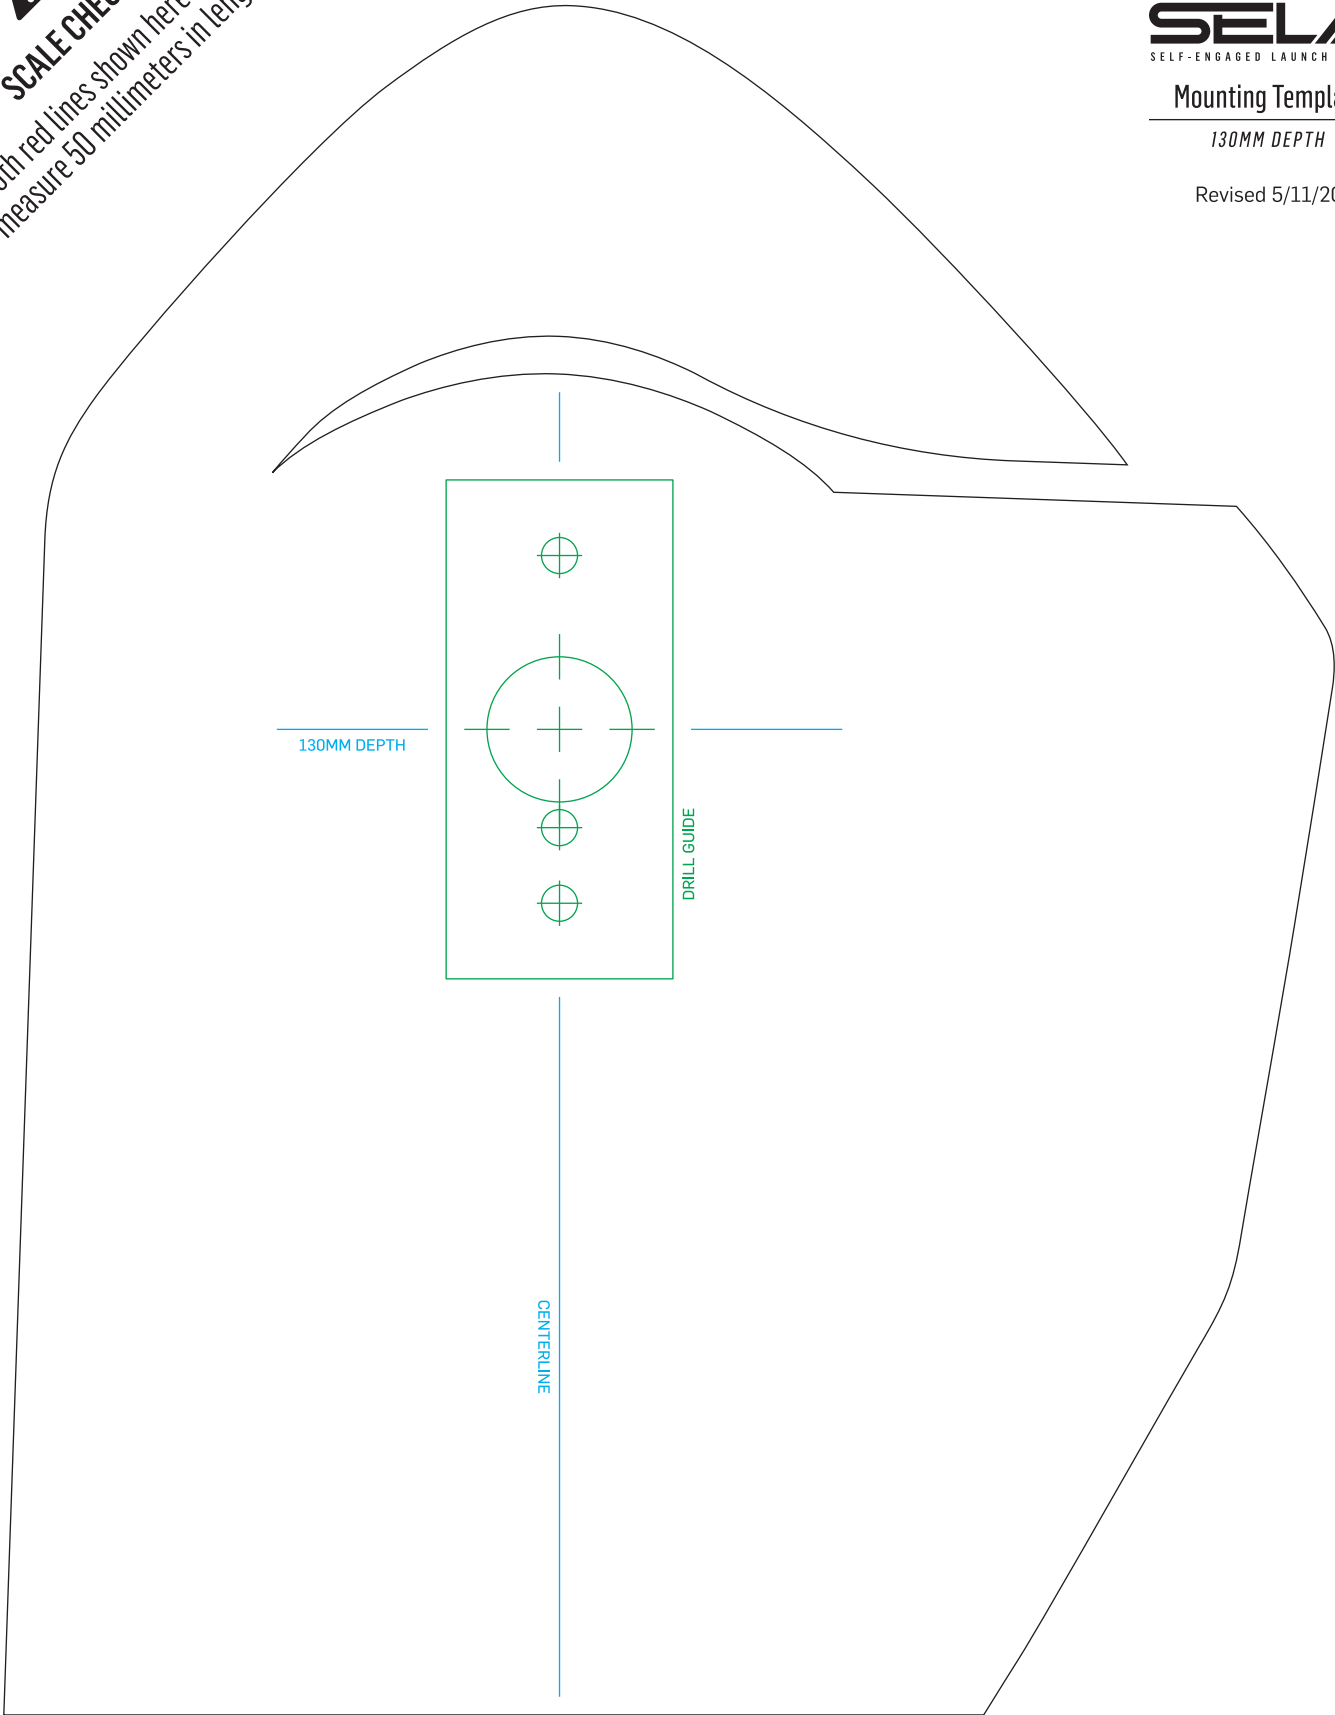

Mounting Template

120MM DEPTH

Revised 5/11/20

50MM

50MM

SCALE CHECK

Both red lines shown here must measure 50 millimeters in length.

APPLICATIONS

KTM: 15-20 125/150/250 SX, 15-20 250/350/450 SX-F, 15-17 250 SX-F Factory Edition, 14-20 450 SX-F Factory Edition

SELF-ENGAGED LAUNCH ASSIST

Mounting Template

130MM DEPTH

Revised 5/11/20

50MM

SCALE CHECK

Both red lines shown here must measure 50 millimeters in length.

50MM

APPLICATIONS

KTM: 15-20 125/150/250 SX, 15-20 250/350/450 SX-F, 15-17 250 SX-F Factory Edition, 14-20 450 SX-F Factory Edition

SELF-ENGAGED LAUNCH ASSIST

Mounting Template

140MM DEPTH

Revised 5/11/20

50MM

50MM

SCALE CHECK

Both red lines shown here must measure 50 millimeters in length.

APPLICATIONS

KTM: 15-20 125/150/250 SX, 15-20 250/350/450 SX-F, 15-17 250 SX-F Factory Edition, 14-20 450 SX-F Factory Edition