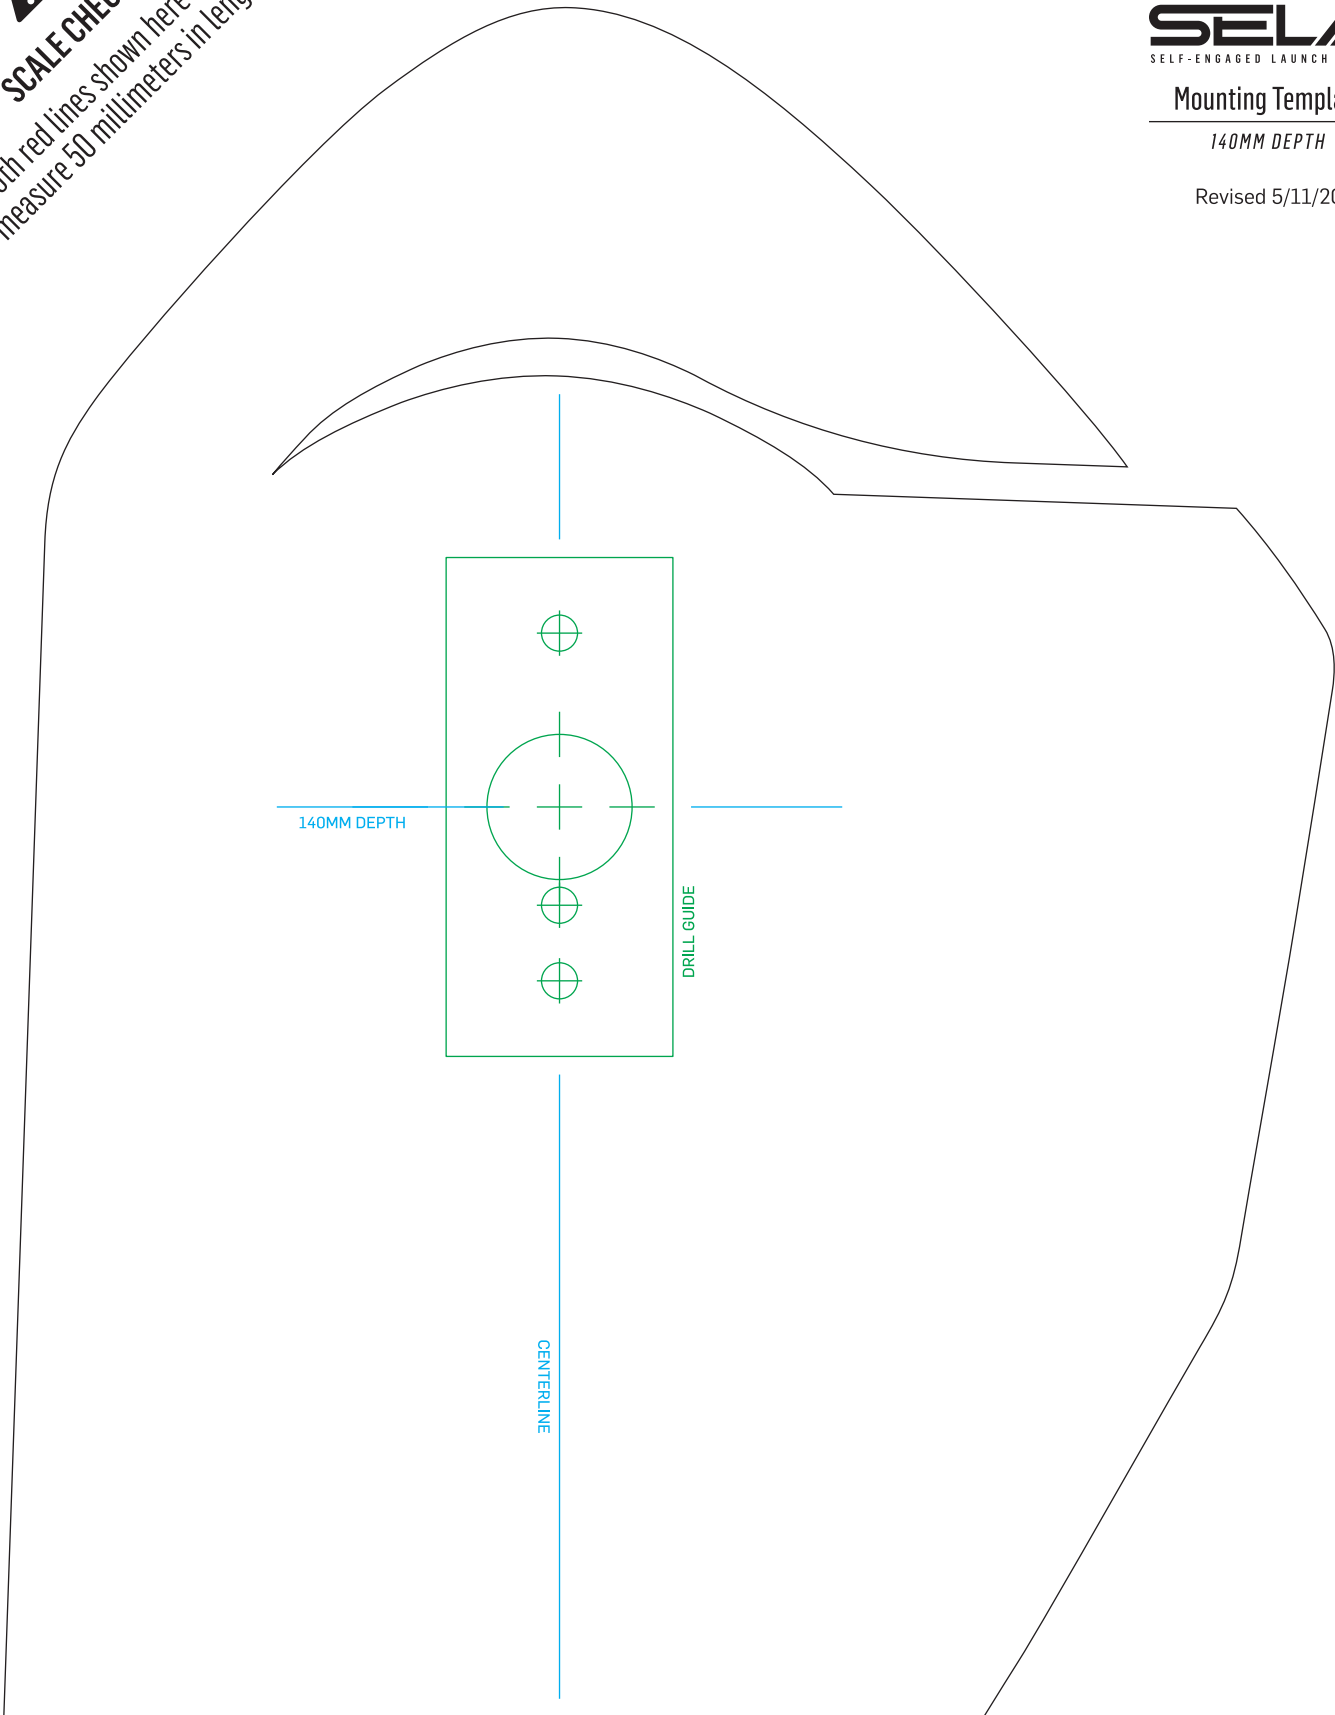

Mounting Template

120MM DEPTH

Revised 5/11/20

50MM

50MM

SCALE CHECK

Both red lines shown here must measure 50 millimeters in length.

APPLICATIONS

KTM: 15-20 125/150/250 SX, 15-20 250/350/450 SX-F, 15-17 250 SX-F Factory Edition, 14-20 450 SX-F Factory Edition

SELF-ENGAGED LAUNCH ASSIST

Mounting Template

130MM DEPTH

Revised 5/11/20

50MM

SCALE CHECK

Both red lines shown here must measure 50 millimeters in length.

50MM

APPLICATIONS

KTM: 15-20 125/150/250 SX, 15-20 250/350/450 SX-F, 15-17 250 SX-F Factory Edition, 14-20 450 SX-F Factory Edition

SELF-ENGAGED LAUNCH ASSIST

Mounting Template

140MM DEPTH

Revised 5/11/20

50MM

50MM

SCALE CHECK

Both red lines shown here must measure 50 millimeters in length.

APPLICATIONS

KTM: 15-20 125/150/250 SX, 15-20 250/350/450 SX-F, 15-17 250 SX-F Factory Edition, 14-20 450 SX-F Factory Edition