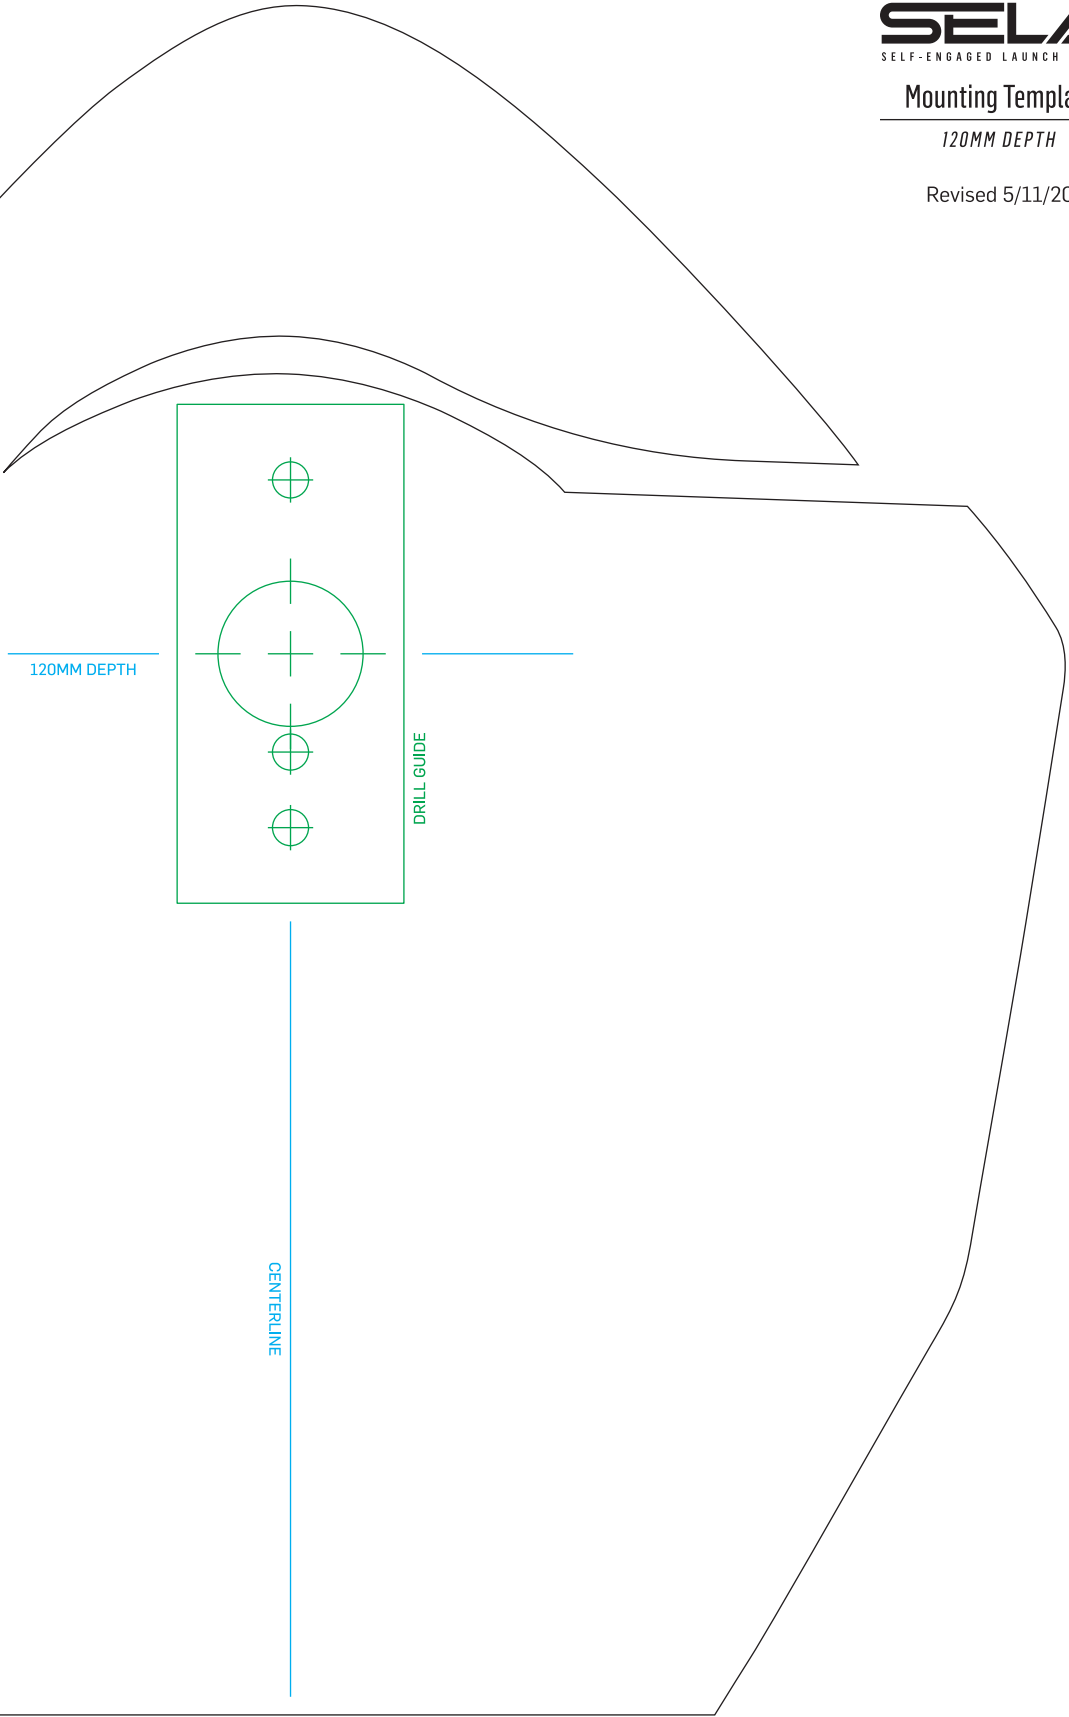

Mounting Template

120MM DEPTH

Revised 5/11/20

50MM

50MM

SCALE CHECK

Both red lines shown here must measure 50 millimeters in length.

APPLICATIONS

KTM: 15-20 125/150/250 SX, 15-20 250/350/450 SX-F, 15-17 250 SX-F Factory Edition, 14-20 450 SX-F Factory Edition

SELF-ENGAGED LAUNCH ASSIST

Mounting Template

130MM DEPTH

Revised 5/11/20

50MM

SCALE CHECK

Both red lines shown here must measure 50 millimeters in length.

50MM

APPLICATIONS

KTM: 15-20 125/150/250 SX, 15-20 250/350/450 SX-F, 15-17 250 SX-F Factory Edition, 14-20 450 SX-F Factory Edition

SELF-ENGAGED LAUNCH ASSIST

Mounting Template

140MM DEPTH

Revised 5/11/20

50MM

50MM

SCALE CHECK

Both red lines shown here must measure 50 millimeters in length.

APPLICATIONS

KTM: 15-20 125/150/250 SX, 15-20 250/350/450 SX-F, 15-17 250 SX-F Factory Edition, 14-20 450 SX-F Factory Edition