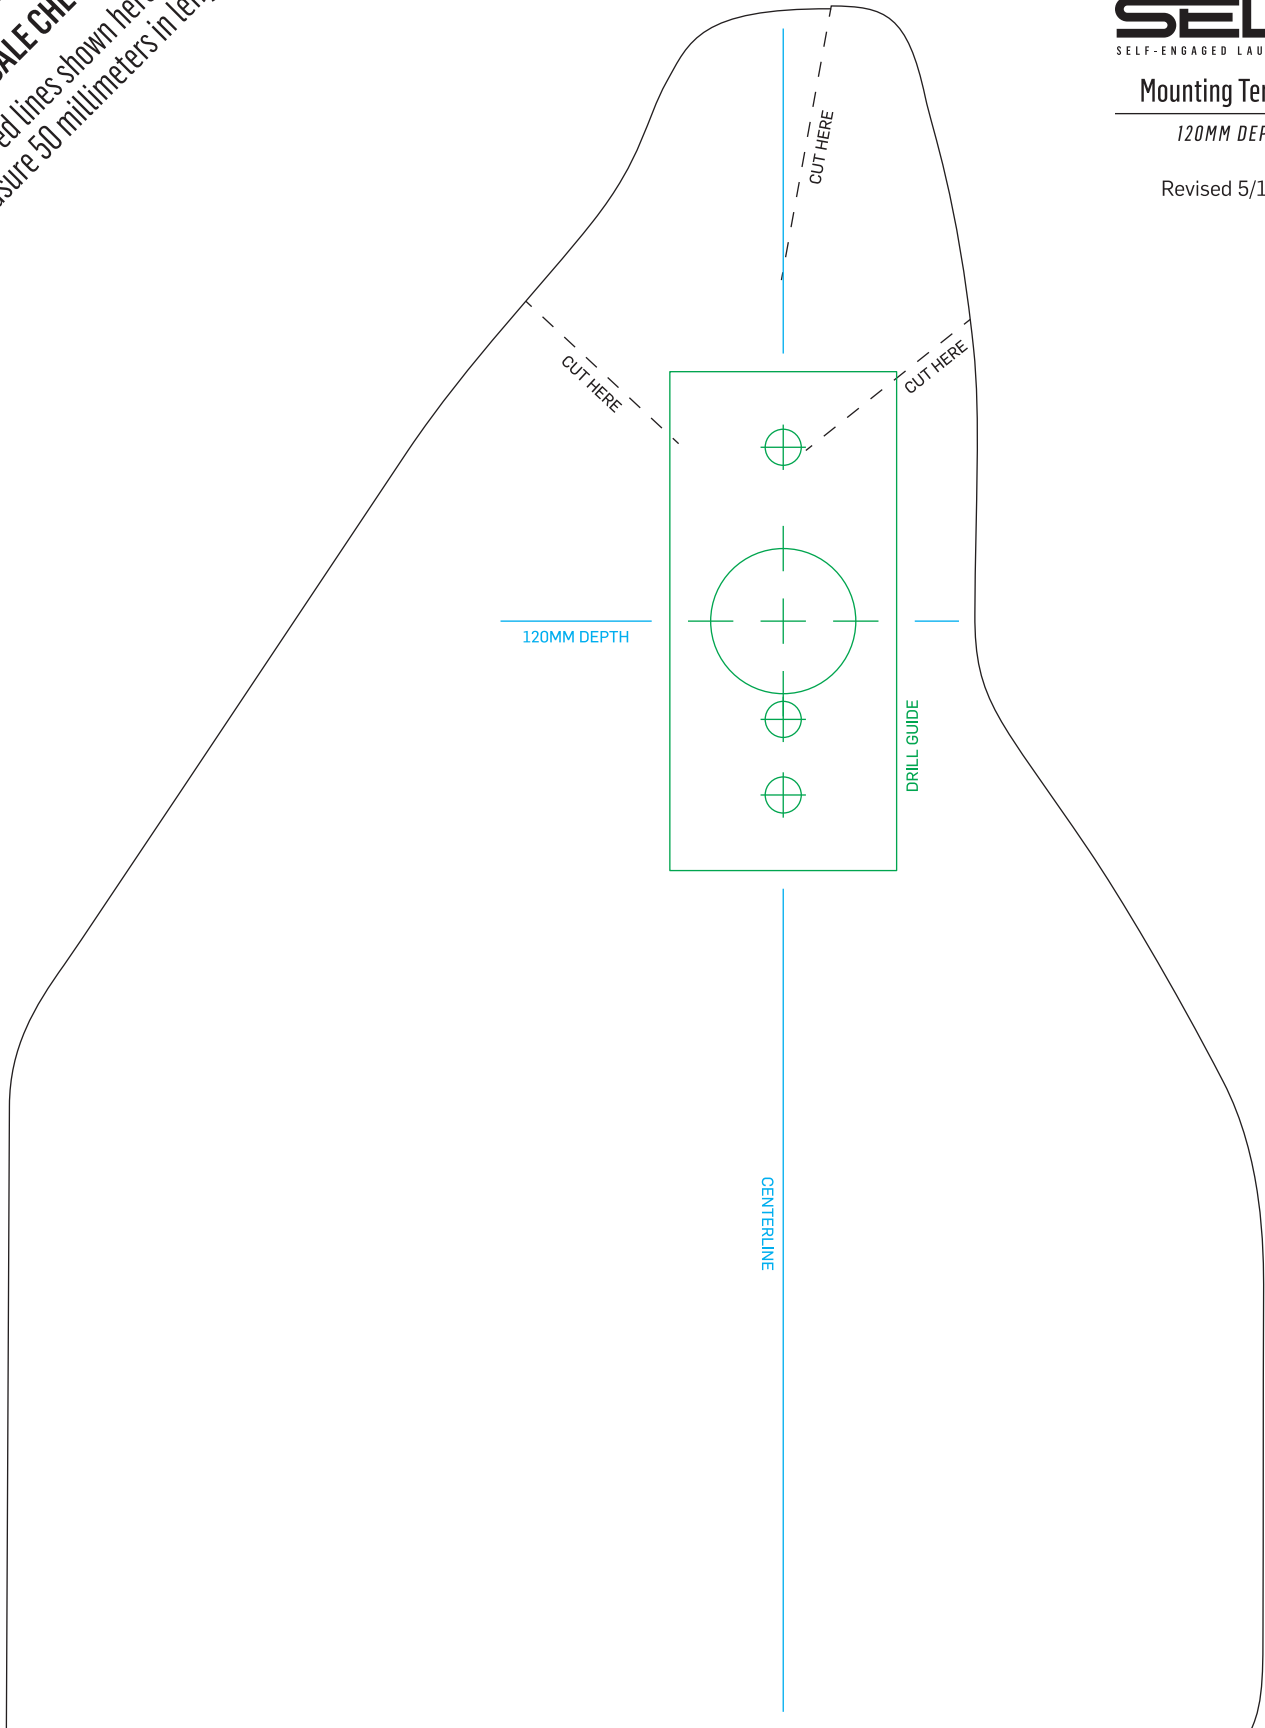

SELF-ENGAGED LAUNCH ASSIST

Mounting Template

100MM DEPTH

Revised 5/11/20

50MM

50MM

SCALE CHECK

Both red lines shown here must measure 50 millimeters in length.

APPLICATIONS

KAWASAKI: 15-16 KX250F, 2015 KX450F

SELF-ENGAGED LAUNCH ASSIST

Mounting Template

110MM DEPTH

Revised 5/11/20

50MM

50MM

SCALE CHECK

Both red lines shown here must measure 50 millimeters in length.

APPLICATIONS

KAWASAKI: 15-16 KX250F, 2015 KX450F

SELF-ENGAGED LAUNCH ASSIST

Mounting Template

120MM DEPTH

Revised 5/11/20

50MM

50MM

SCALE CHECK

Both red lines shown here must measure 50 millimeters in length.

APPLICATIONS

KAWASAKI: 15-16 KX250F, 2015 KX450F