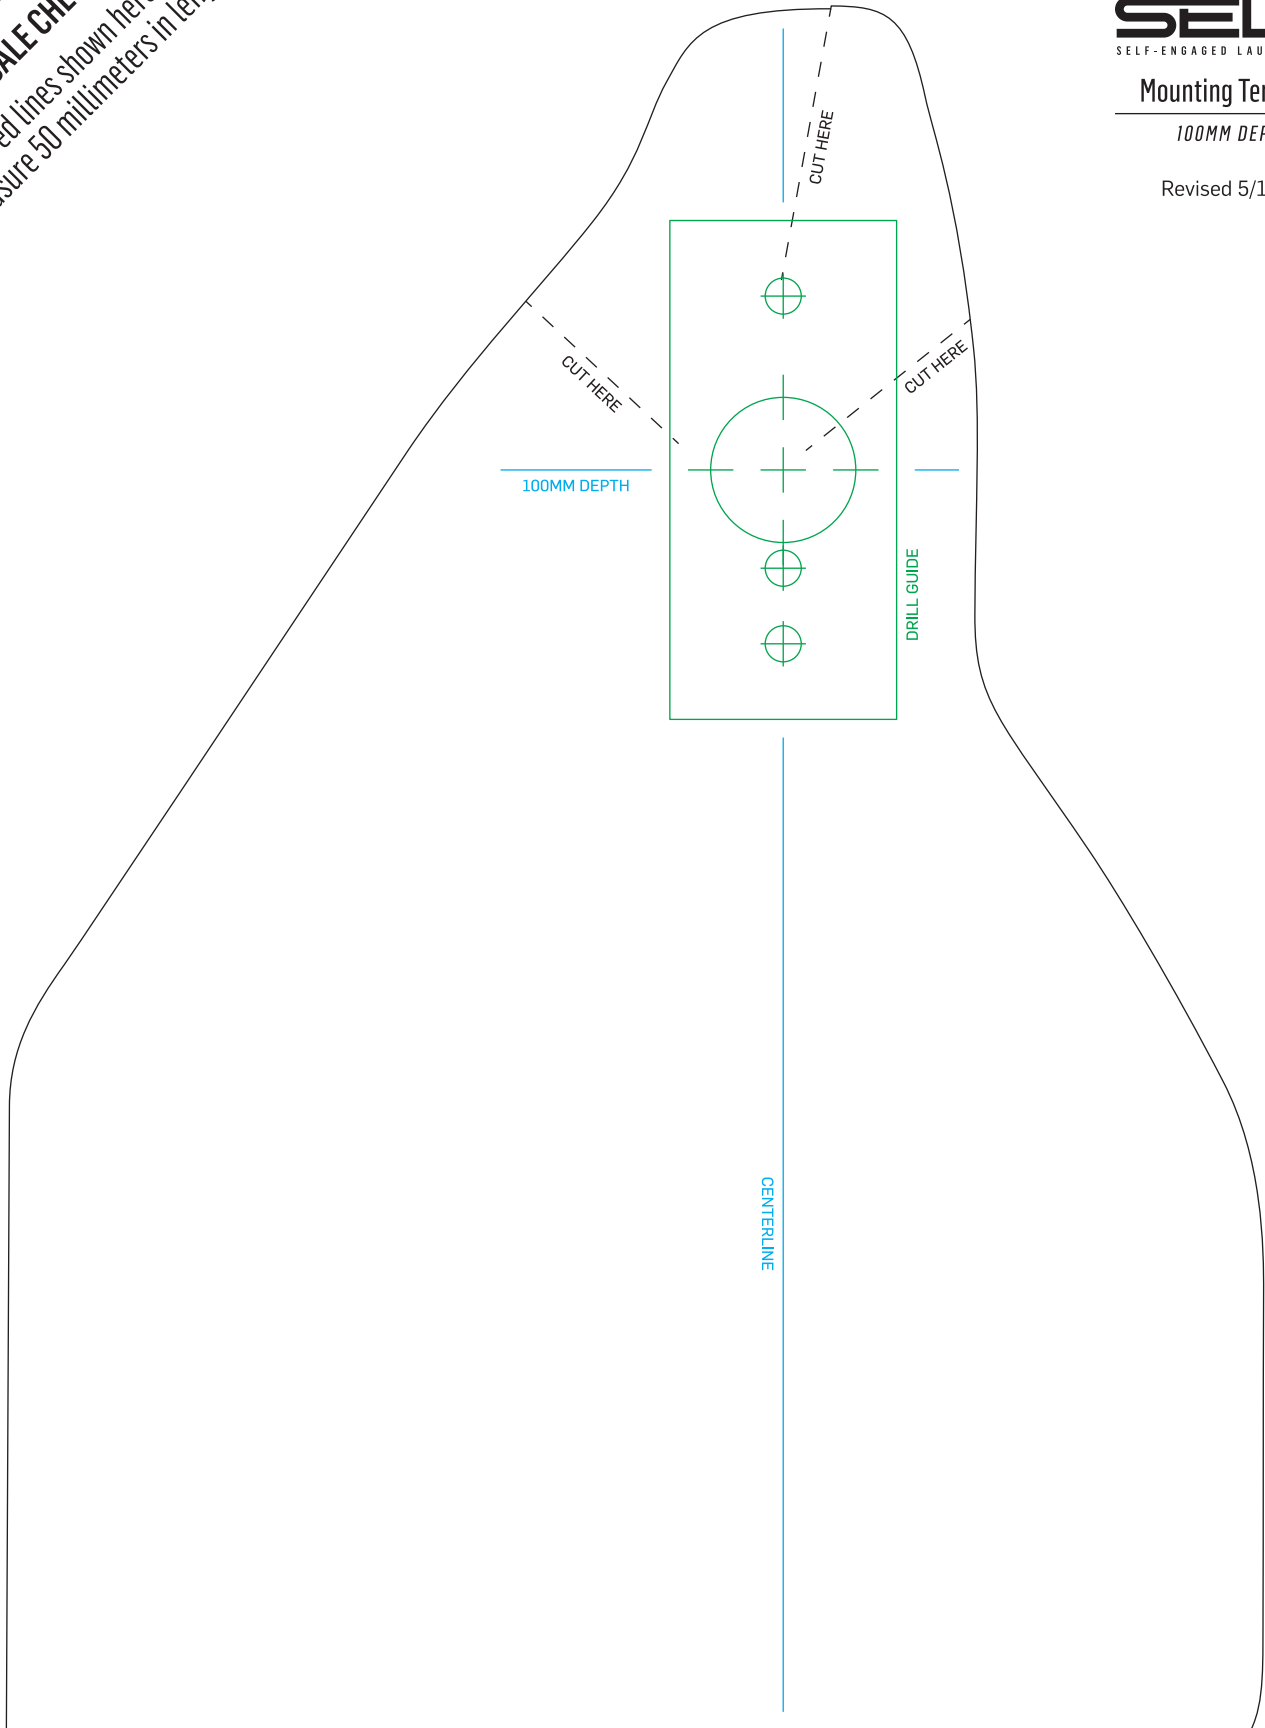

SELF-ENGAGED LAUNCH ASSIST

Mounting Template

100MM DEPTH

Revised 5/11/20

50MM

50MM

SCALE CHECK

Both red lines shown here must measure 50 millimeters in length.

APPLICATIONS

KAWASAKI: 15-16 KX250F, 2015 KX450F

SELF-ENGAGED LAUNCH ASSIST

Mounting Template

110MM DEPTH

Revised 5/11/20

50MM

50MM

SCALE CHECK

Both red lines shown here must measure 50 millimeters in length.

APPLICATIONS

KAWASAKI: 15-16 KX250F, 2015 KX450F

SELF-ENGAGED LAUNCH ASSIST

Mounting Template

120MM DEPTH

Revised 5/11/20

50MM

50MM

SCALE CHECK

Both red lines shown here must measure 50 millimeters in length.

APPLICATIONS

KAWASAKI: 15-16 KX250F, 2015 KX450F