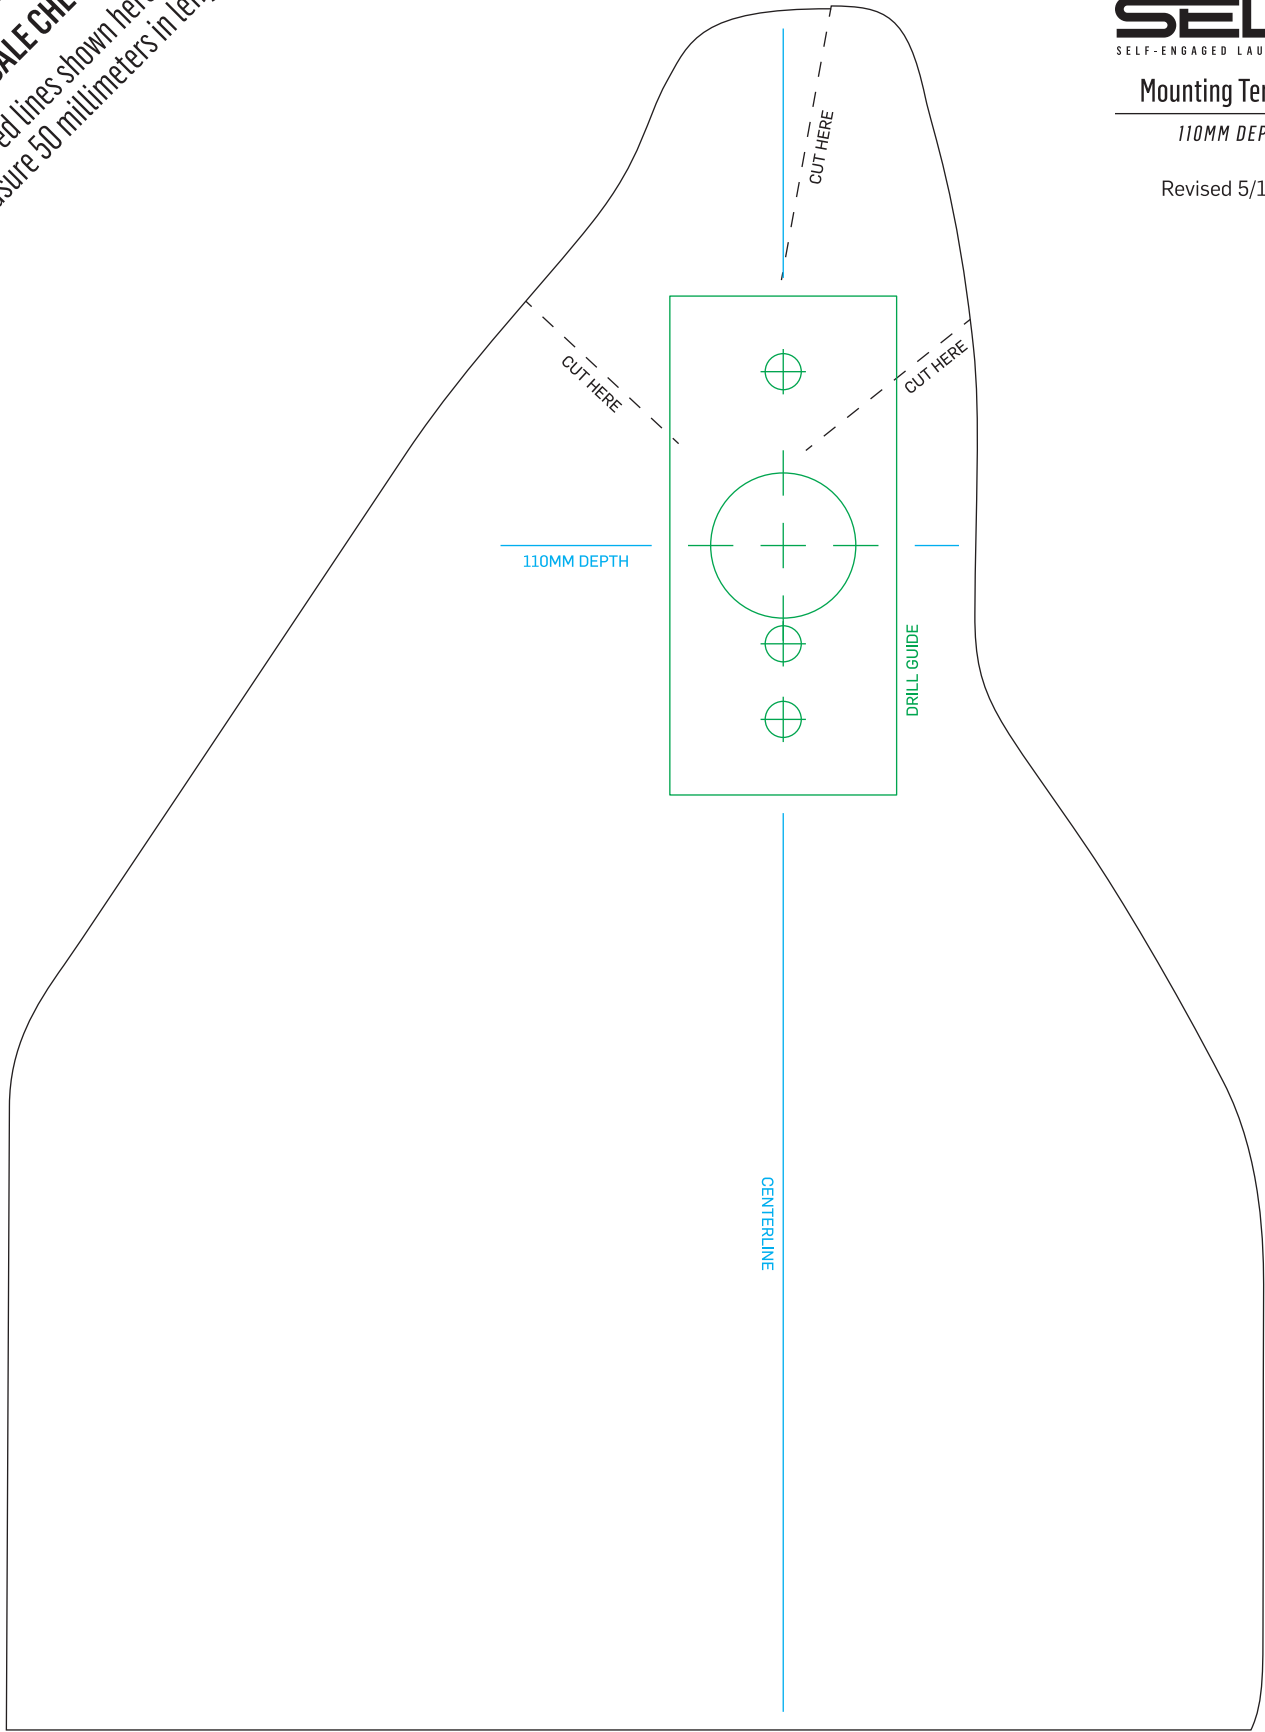

SELF-ENGAGED LAUNCH ASSIST

Mounting Template

100MM DEPTH

Revised 5/11/20

50MM

50MM

SCALE CHECK

Both red lines shown here must measure 50 millimeters in length.

APPLICATIONS

KAWASAKI: 15-16 KX250F, 2015 KX450F

SELF-ENGAGED LAUNCH ASSIST

Mounting Template

110MM DEPTH

Revised 5/11/20

50MM

50MM

SCALE CHECK

Both red lines shown here must measure 50 millimeters in length.

APPLICATIONS

KAWASAKI: 15-16 KX250F, 2015 KX450F

SELF-ENGAGED LAUNCH ASSIST

Mounting Template

120MM DEPTH

Revised 5/11/20

50MM

50MM

SCALE CHECK

Both red lines shown here must measure 50 millimeters in length.

APPLICATIONS

KAWASAKI: 15-16 KX250F, 2015 KX450F