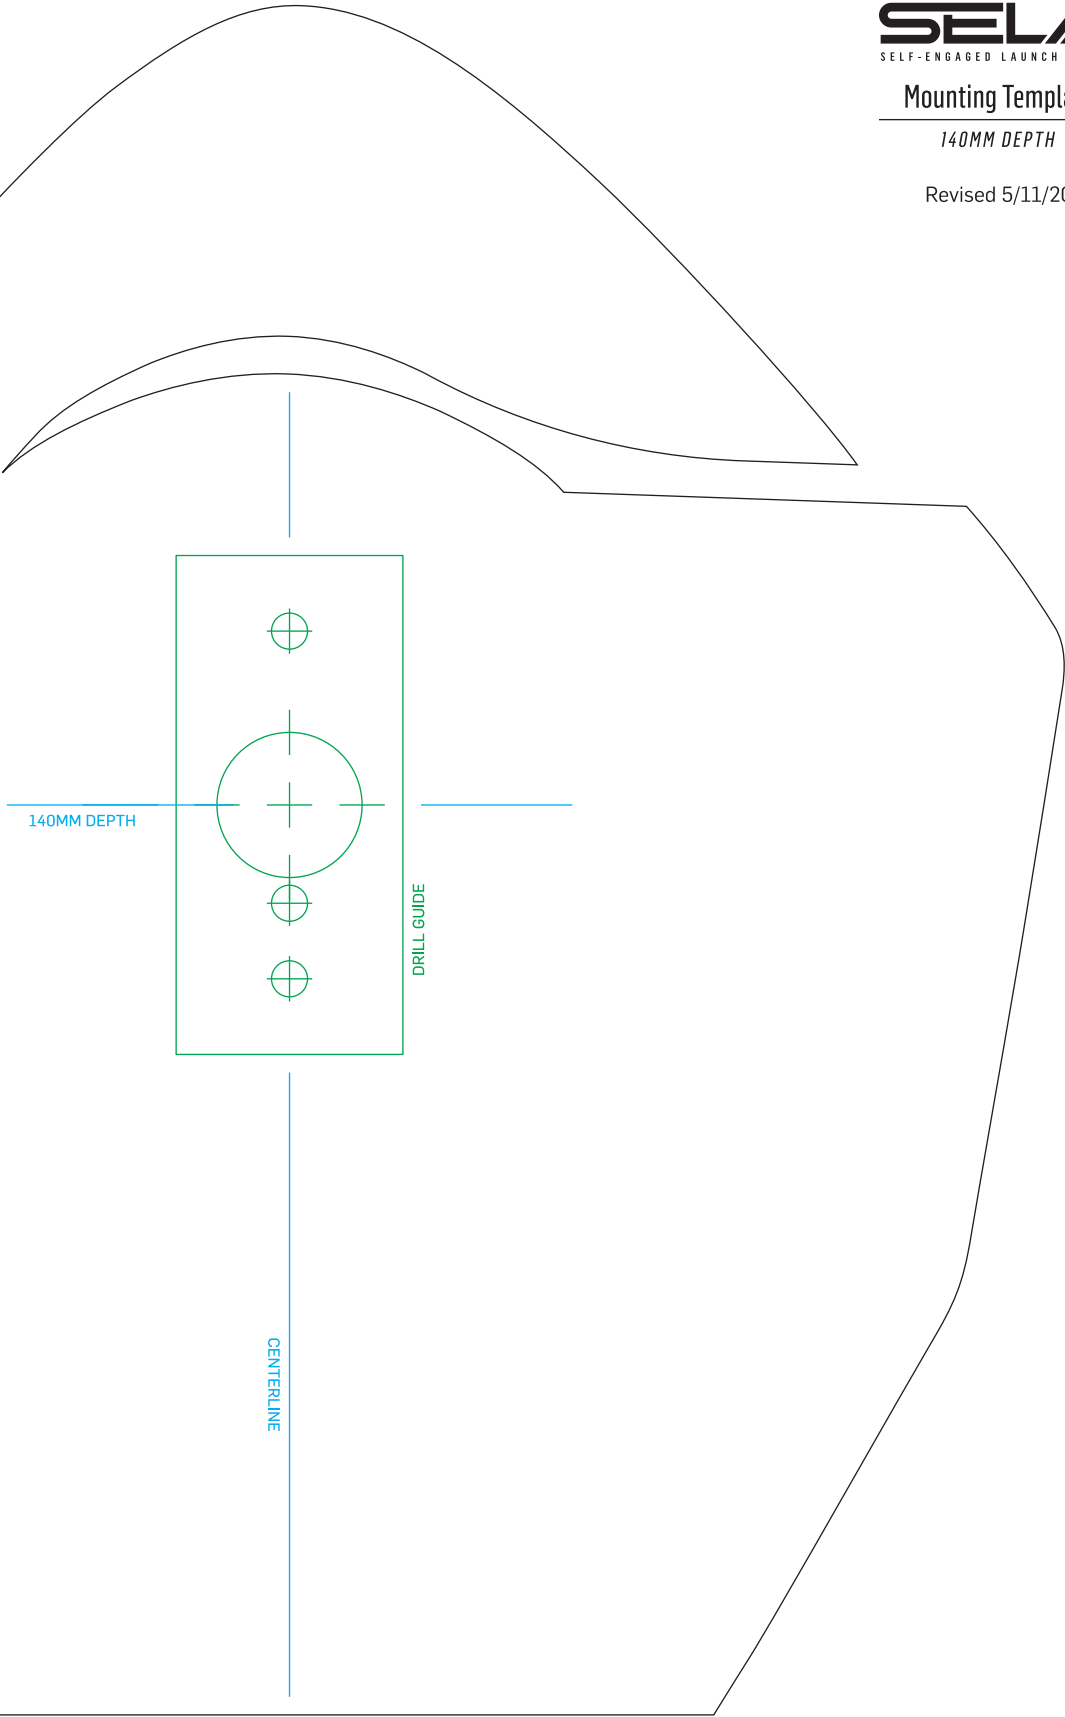

Mounting Template

120MM DEPTH

Revised 5/11/20

50MM

50MM

SCALE CHECK

Both red lines shown here must measure 50 millimeters in length.

APPLICATIONS

HUSQVARNA: 2015 TC 125/250, 2015 FC 250/350/450

SELF-ENGAGED LAUNCH ASSIST

Mounting Template

130MM DEPTH

Revised 5/11/20

50MM

SCALE CHECK

Both red lines shown here must measure 50 millimeters in length.

50MM

APPLICATIONS

HUSQVARNA: 2015 TC 125/250, 2015 FC 250/350/450

Mounting Template

140MM DEPTH

Revised 5/11/20

50MM

SCALE CHECK

Both red lines shown here must measure 50 millimeters in length.

50MM

APPLICATIONS

HUSQVARNA: 2015 TC 125/250, 2015 FC 250/350/450