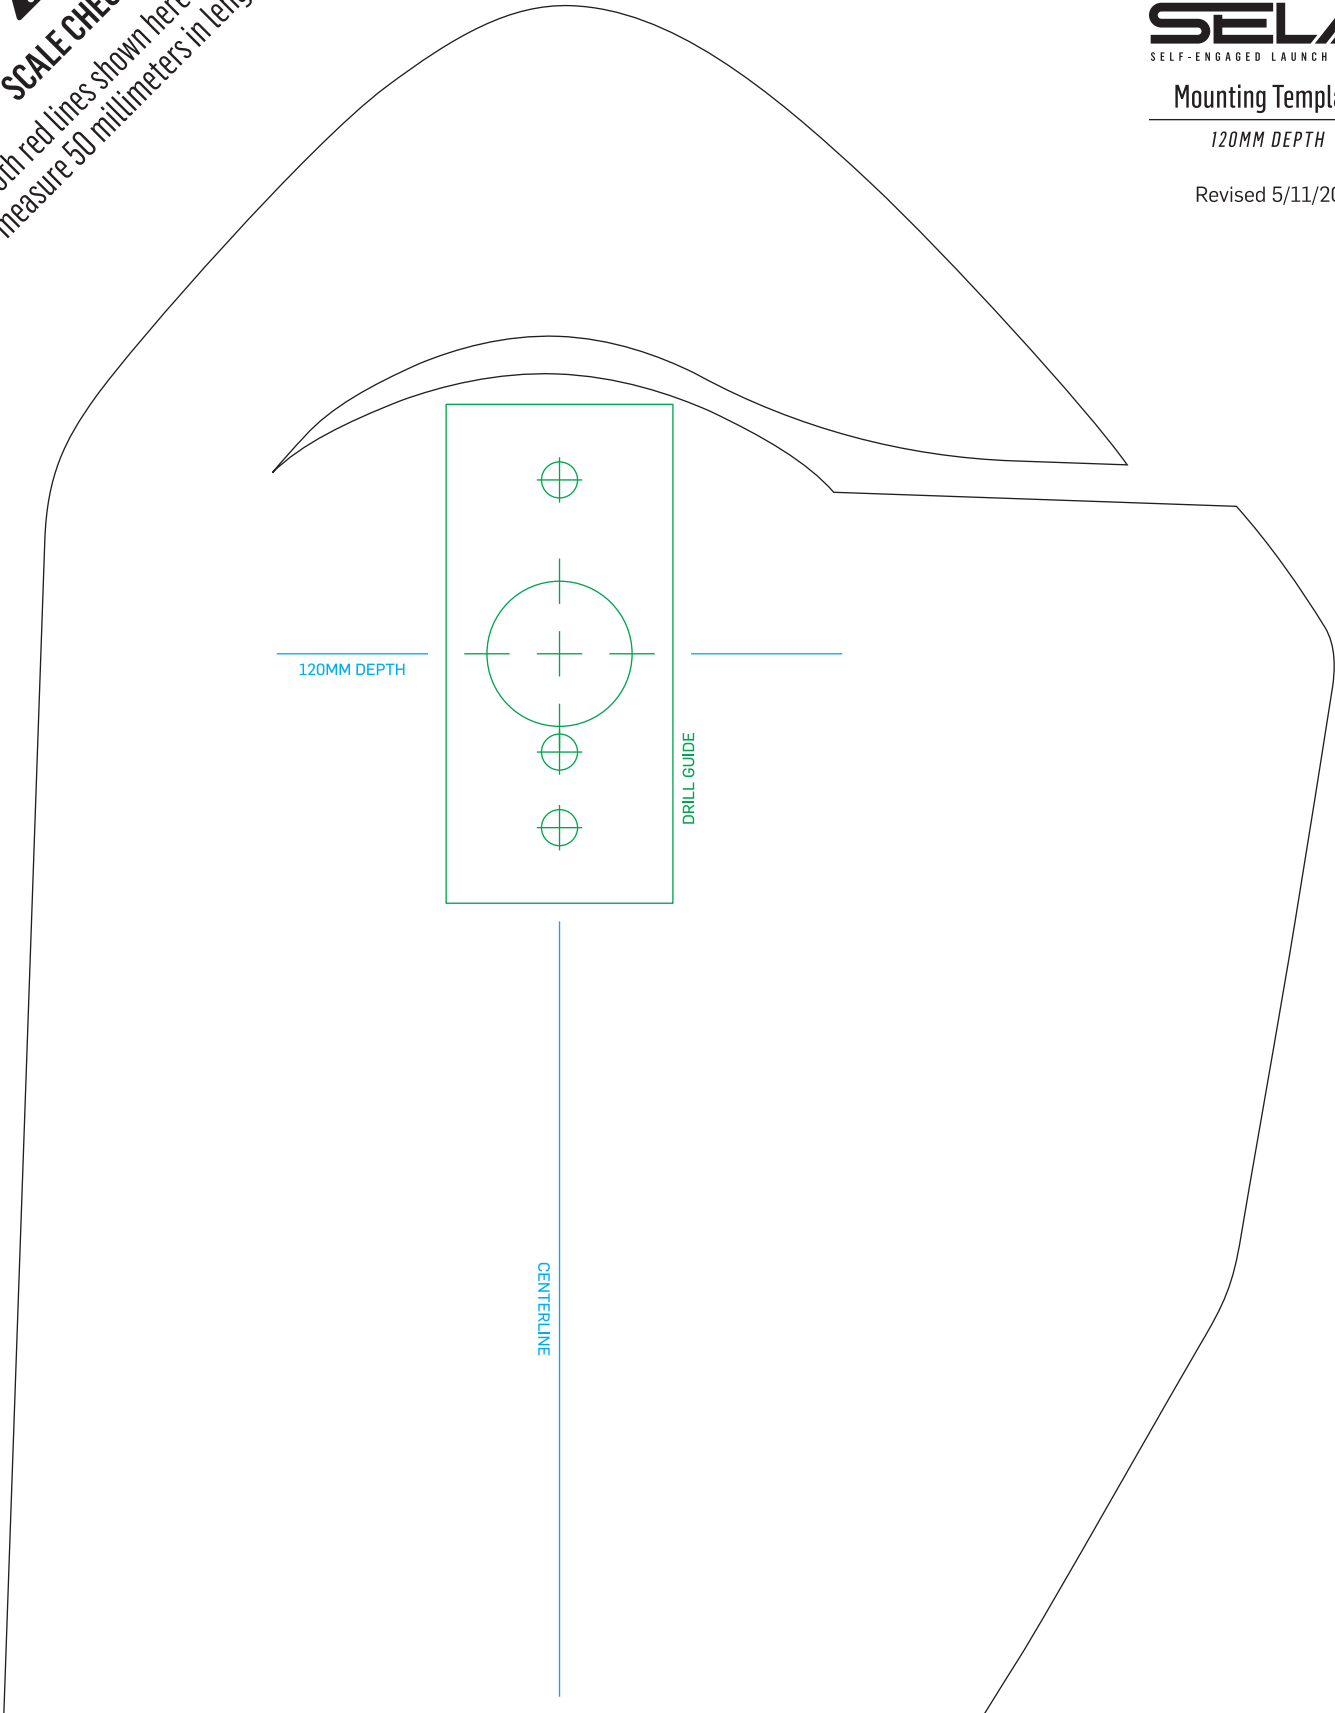

Mounting Template

120MM DEPTH

Revised 5/11/20

50MM

50MM

SCALE CHECK

Both red lines shown here must measure 50 millimeters in length.

APPLICATIONS

HUSQVARNA: 2015 TC 125/250, 2015 FC 250/350/450

SELF-ENGAGED LAUNCH ASSIST

Mounting Template

130MM DEPTH

Revised 5/11/20

50MM

SCALE CHECK

Both red lines shown here must measure 50 millimeters in length.

50MM

APPLICATIONS

HUSQVARNA: 2015 TC 125/250, 2015 FC 250/350/450

Mounting Template

140MM DEPTH

Revised 5/11/20

50MM

SCALE CHECK

Both red lines shown here must measure 50 millimeters in length.

50MM

APPLICATIONS

HUSQVARNA: 2015 TC 125/250, 2015 FC 250/350/450