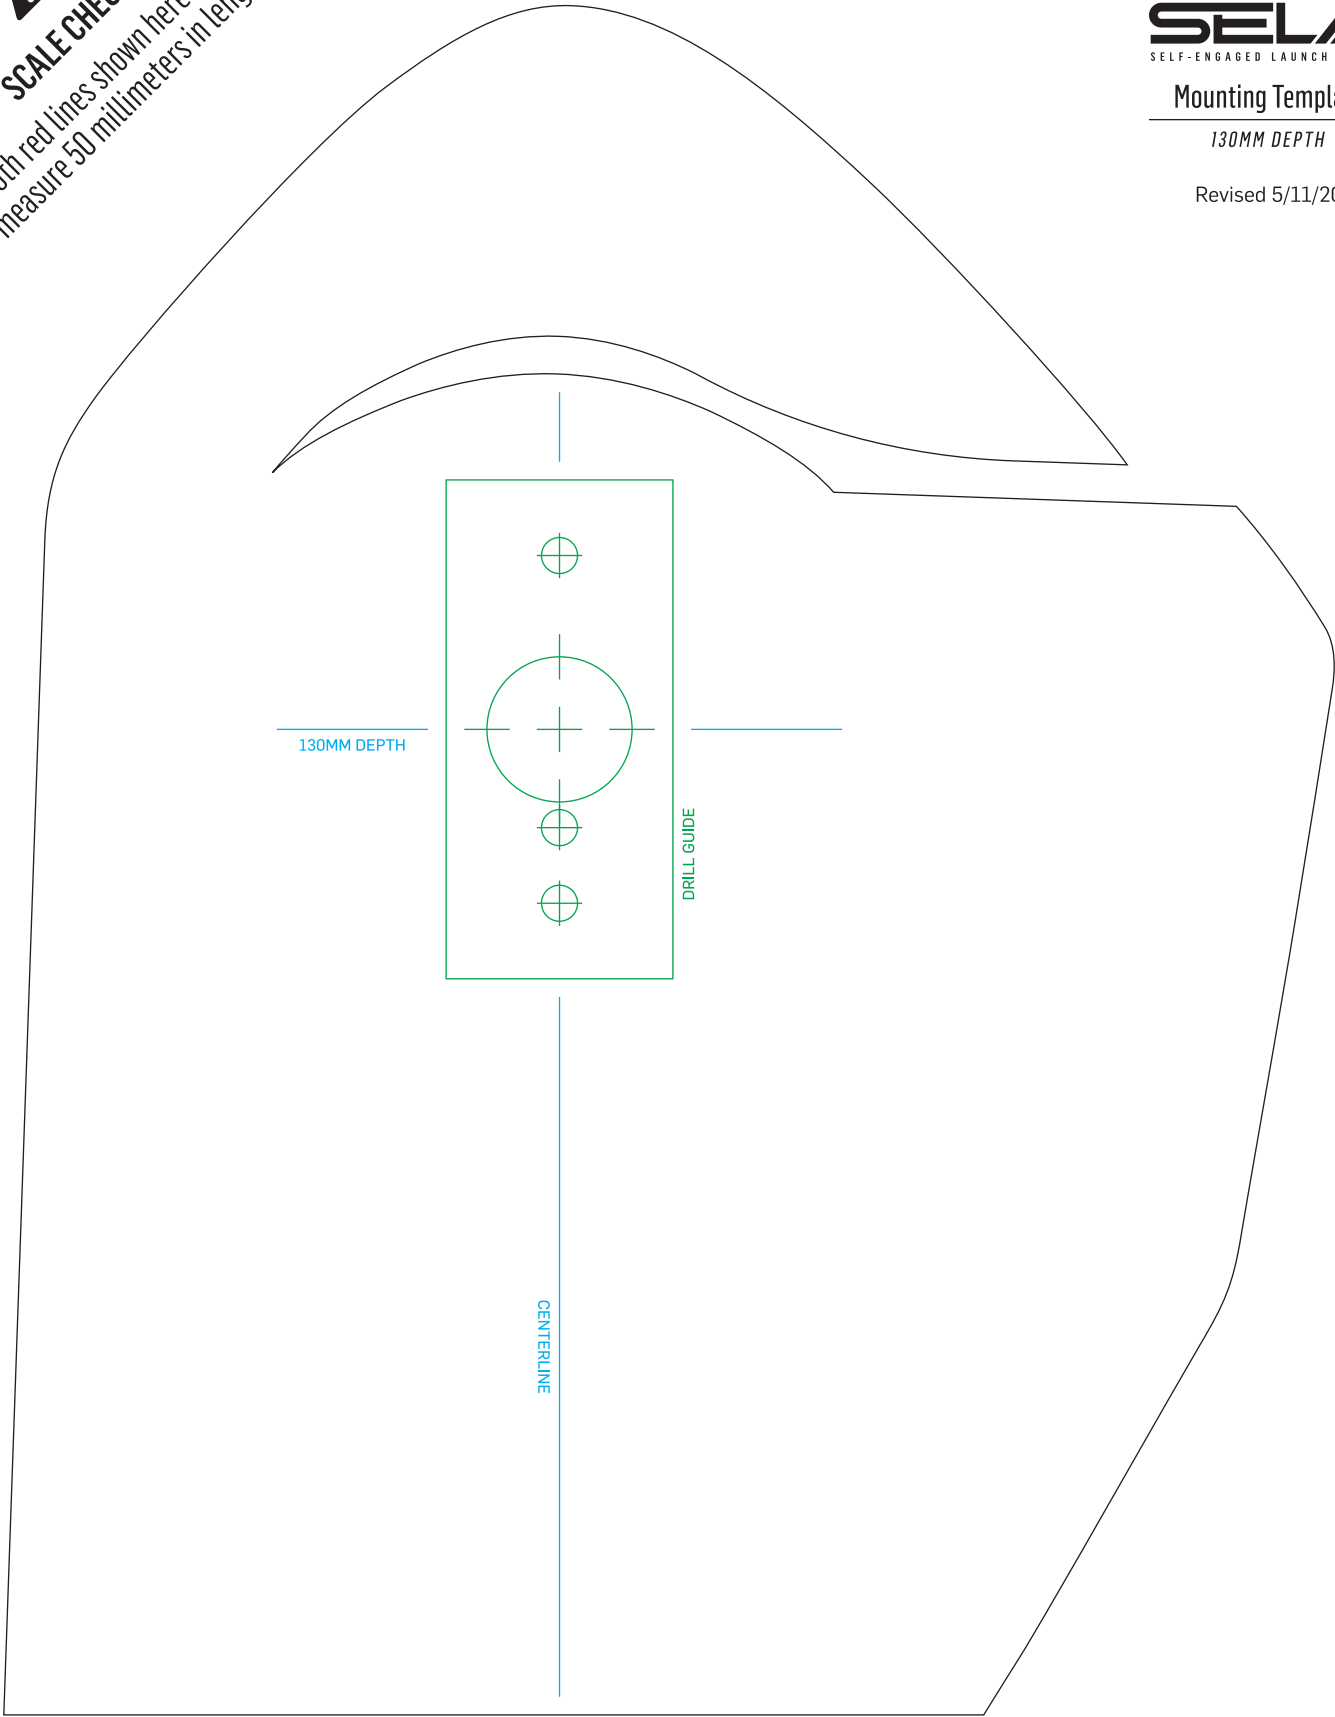

Mounting Template

120MM DEPTH

Revised 5/11/20

50MM

50MM

SCALE CHECK

Both red lines shown here must measure 50 millimeters in length.

APPLICATIONS

HUSQVARNA: 2015 TC 125/250, 2015 FC 250/350/450

SELF-ENGAGED LAUNCH ASSIST

Mounting Template

130MM DEPTH

Revised 5/11/20

50MM

SCALE CHECK

Both red lines shown here must measure 50 millimeters in length.

50MM

APPLICATIONS

HUSQVARNA: 2015 TC 125/250, 2015 FC 250/350/450

Mounting Template

140MM DEPTH

Revised 5/11/20

50MM

SCALE CHECK

Both red lines shown here must measure 50 millimeters in length.

50MM

APPLICATIONS

HUSQVARNA: 2015 TC 125/250, 2015 FC 250/350/450