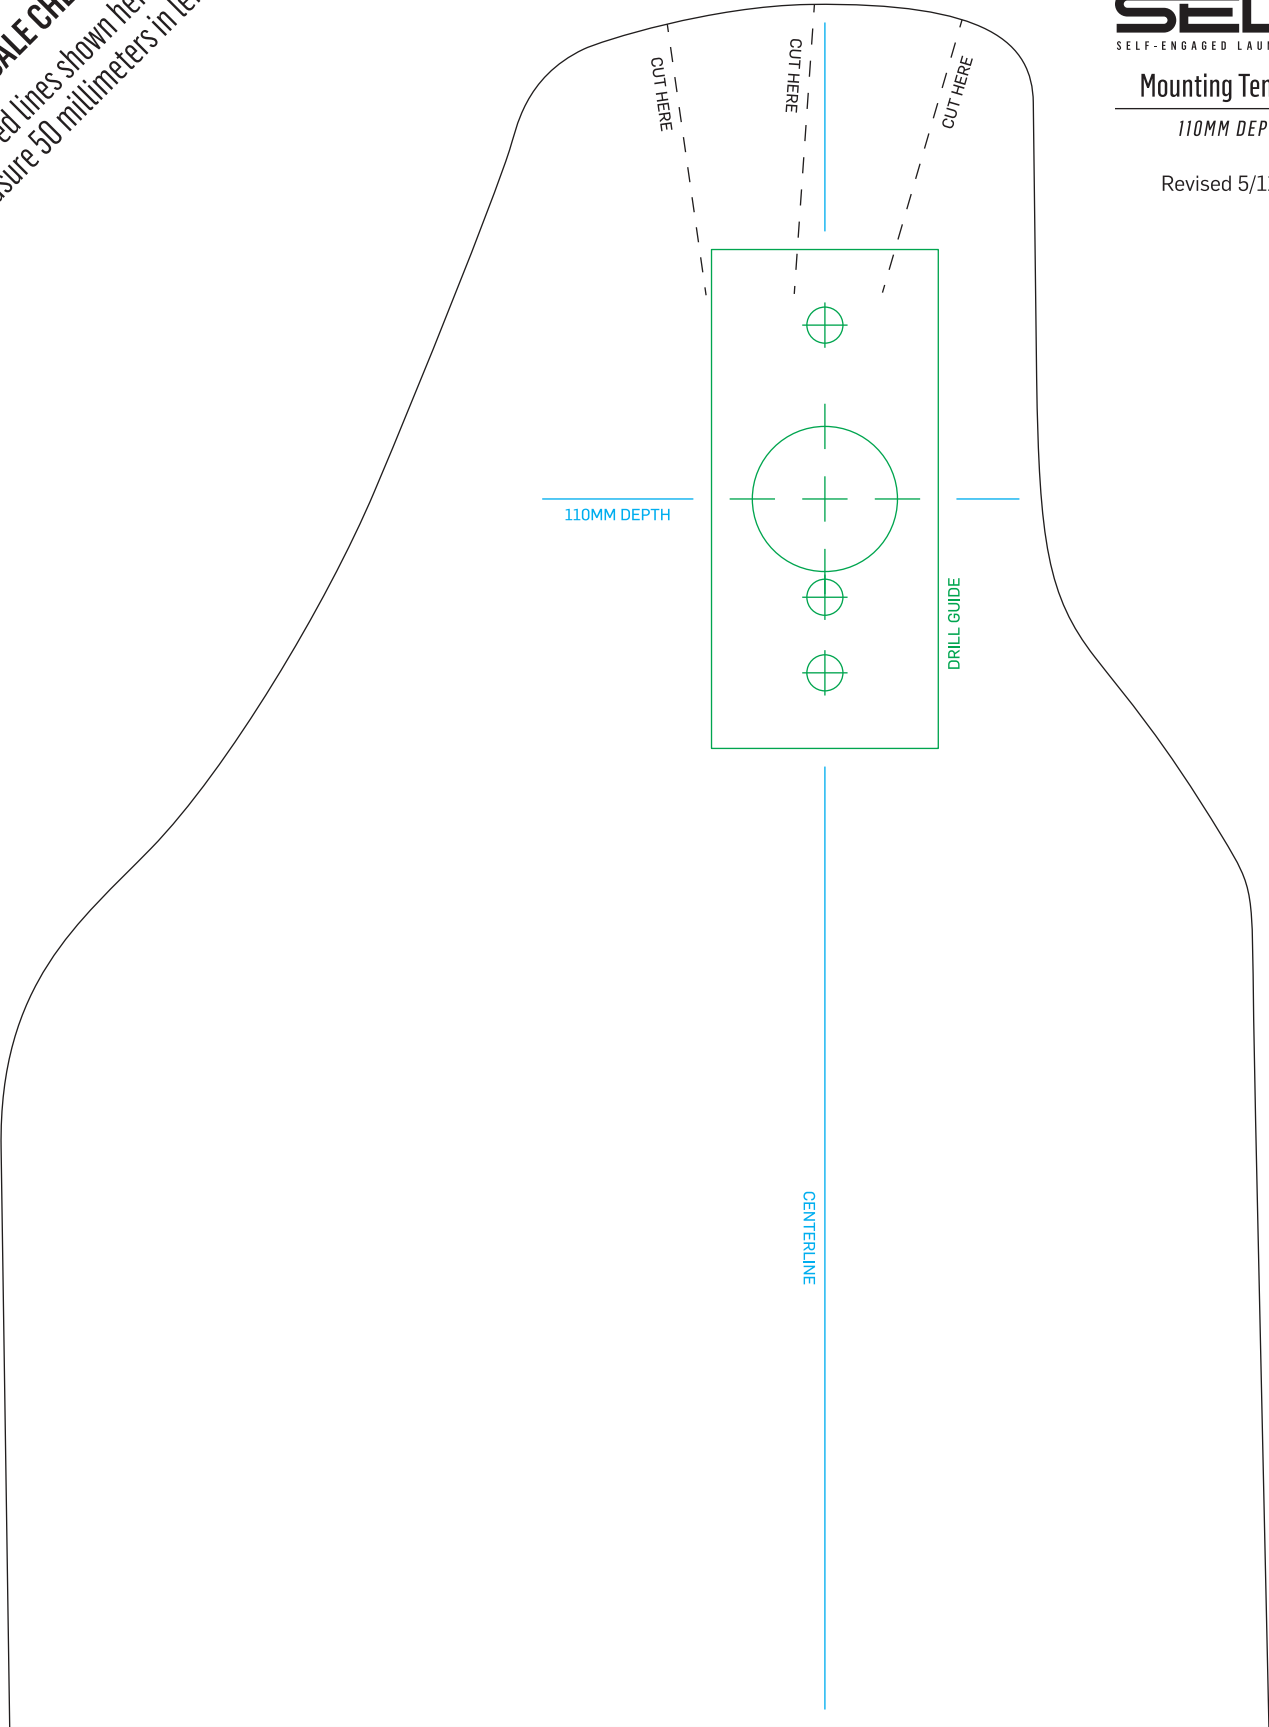

Mounting Template

100MM DEPTH

Revised 5/11/20

50MM

SCALE CHECK

Both red lines shown here must measure 50 millimeters in length.

50MM

APPLICATIONS

HONDA: 15-18 CRF250R/450R

Mounting Template

110MM DEPTH

Revised 5/11/20

50MM

SCALE CHECK

Both red lines shown here must measure 50 millimeters in length.

50MM

APPLICATIONS

HONDA: 15-18 CRF250R/450R

Mounting Template

120MM DEPTH

Revised 5/11/20

50MM

50MM

SCALE CHECK

Both red lines shown here must measure 50 millimeters in length.

APPLICATIONS

HONDA: 15-18 CRF250R/450R