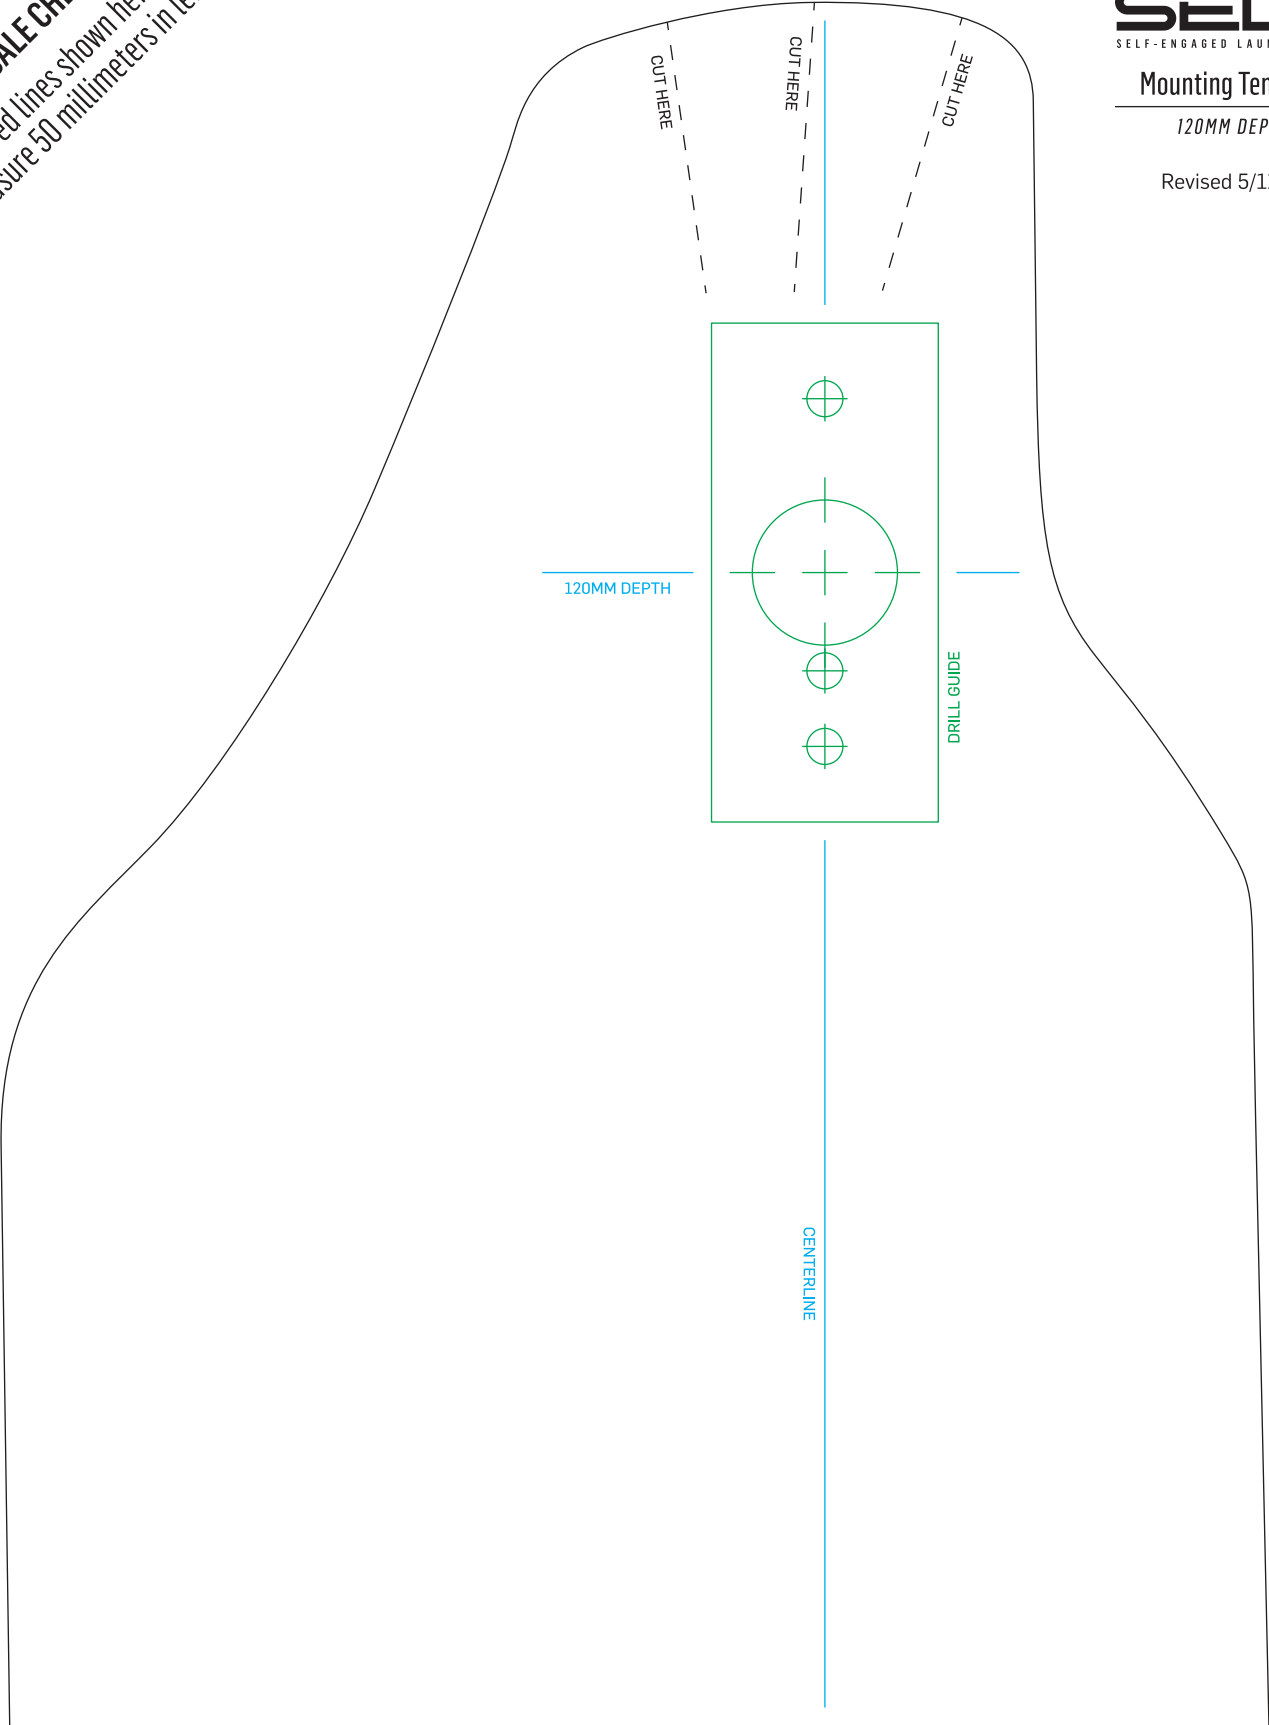

Mounting Template

100MM DEPTH

Revised 5/11/20

50MM

SCALE CHECK

Both red lines shown here must measure 50 millimeters in length.

50MM

APPLICATIONS

HONDA: 15-18 CRF250R/450R

Mounting Template

110MM DEPTH

Revised 5/11/20

50MM

SCALE CHECK

Both red lines shown here must measure 50 millimeters in length.

50MM

APPLICATIONS

HONDA: 15-18 CRF250R/450R

Mounting Template

120MM DEPTH

Revised 5/11/20

50MM

50MM

SCALE CHECK

Both red lines shown here must measure 50 millimeters in length.

APPLICATIONS

HONDA: 15-18 CRF250R/450R