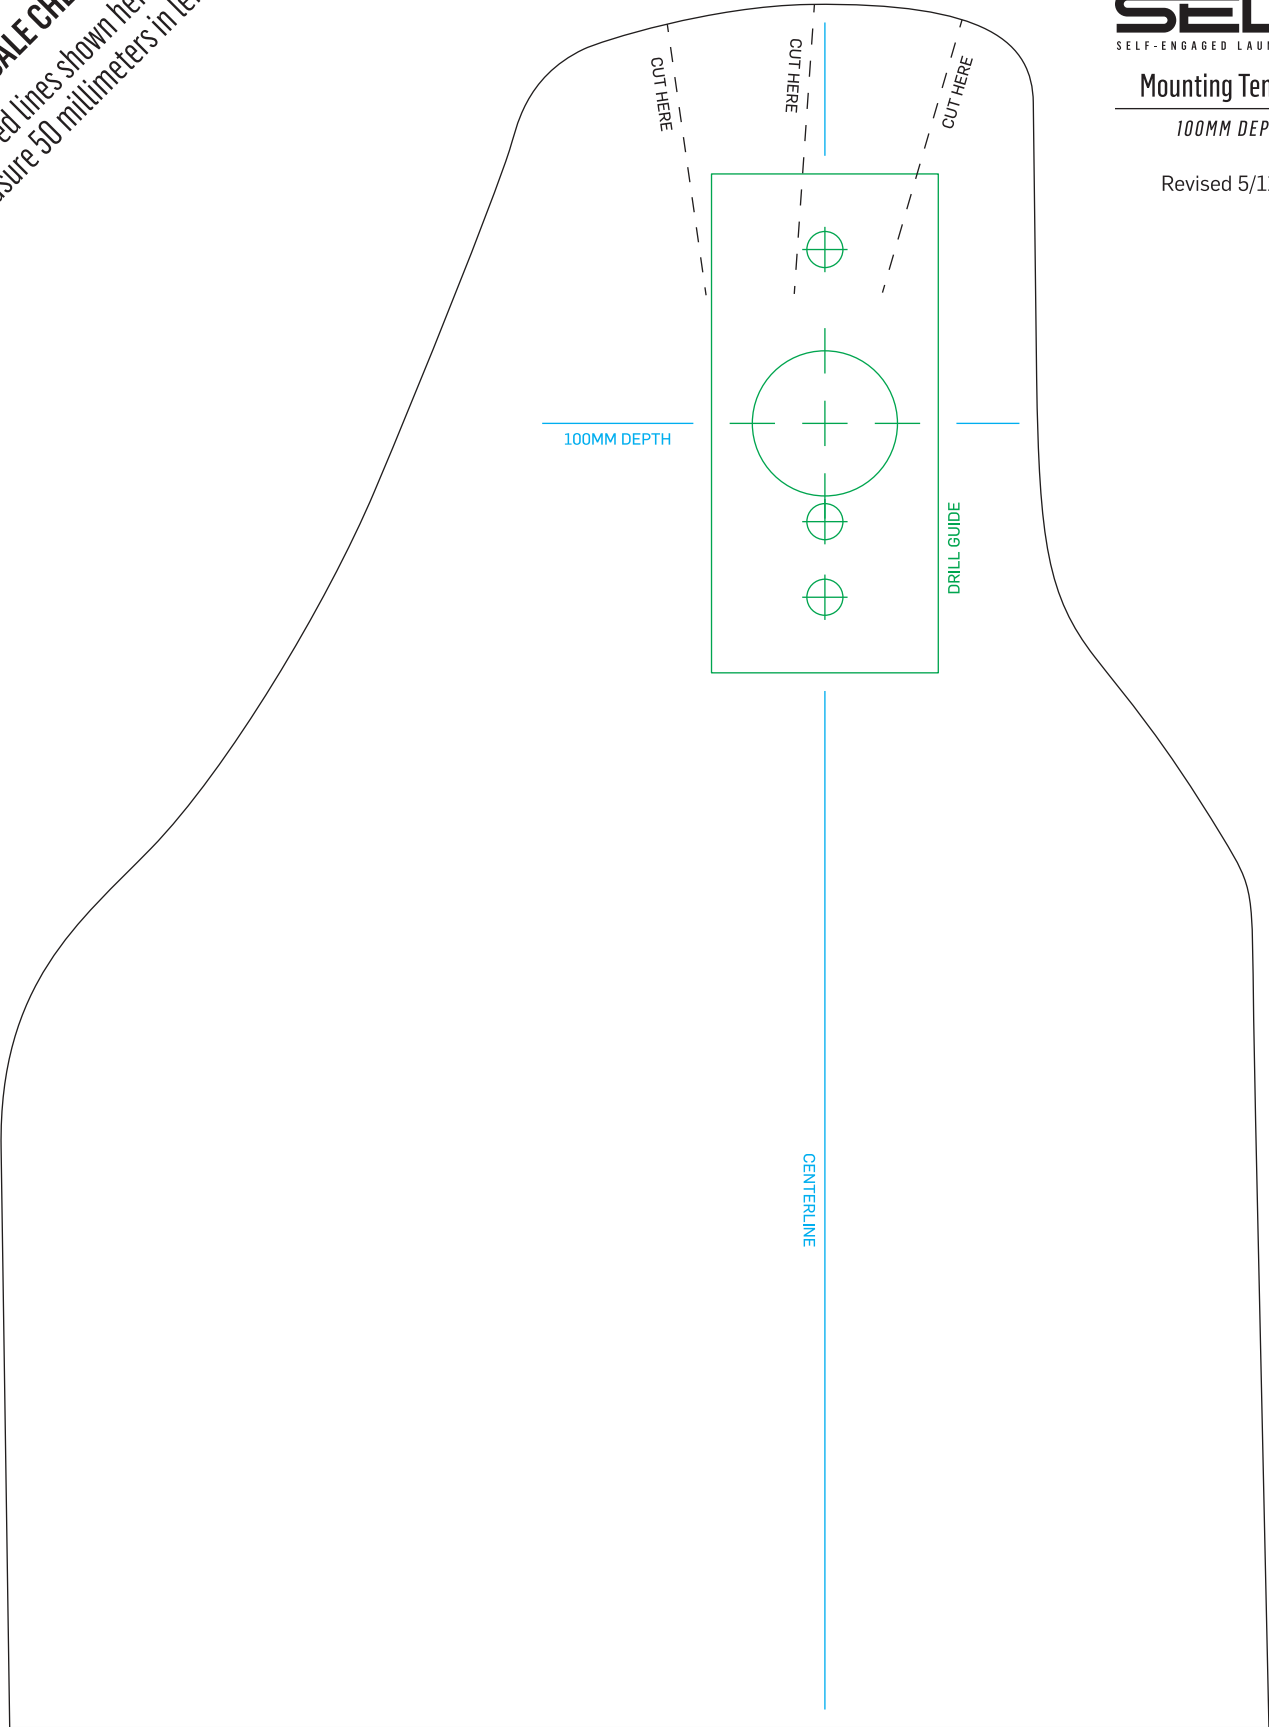

Mounting Template

100MM DEPTH

Revised 5/11/20

50MM

SCALE CHECK

Both red lines shown here must measure 50 millimeters in length.

50MM

APPLICATIONS

HONDA: 15-18 CRF250R/450R

Mounting Template

110MM DEPTH

Revised 5/11/20

50MM

SCALE CHECK

Both red lines shown here must measure 50 millimeters in length.

50MM

APPLICATIONS

HONDA: 15-18 CRF250R/450R

Mounting Template

120MM DEPTH

Revised 5/11/20

50MM

50MM

SCALE CHECK

Both red lines shown here must measure 50 millimeters in length.

APPLICATIONS

HONDA: 15-18 CRF250R/450R