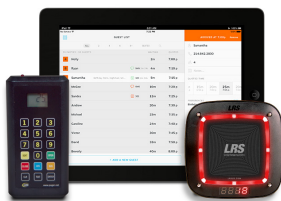

COMPATIBLE EQUIPMENT

On Cue
Page Guests, Message Cell Phones, Manage Wait List and Table Status*