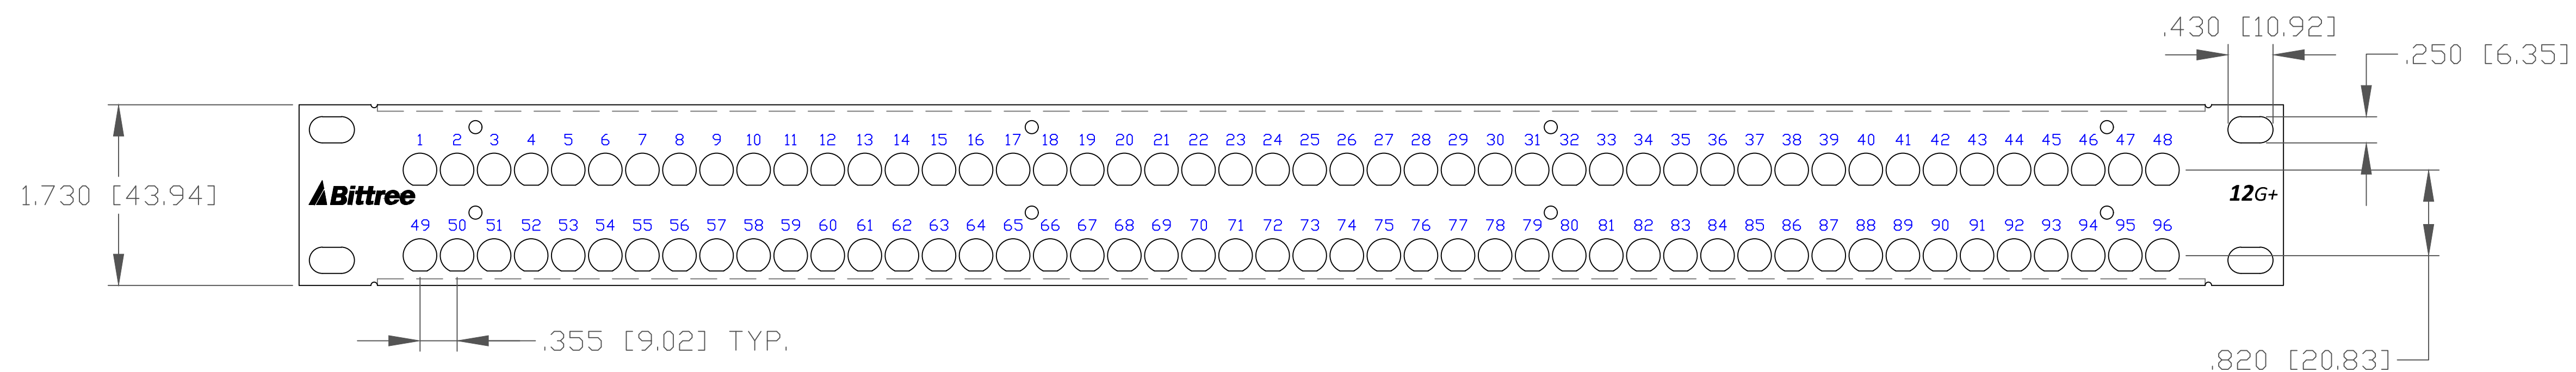

RoHS
COMPLIANT

PATCHING SYSTEMS

AUDIO, VIDEO, SERIAL DATA

600 WEST ELK AVENUE
GLENDALE, CA. 91204

TEL 818 500-8142

FAX 818 500-7062

WWW.BITTREE.COM

DATA CONTAINED IN THIS DOCUMENT IS PROPRIETARY AND SHALL NOT BE DISCLOSED, COPIED OR USED FOR PROCUREMENT OR MANUFACTURE WITHOUT EXPRESS WRITTEN PERMISSION OF BITTREE INCORPORATED

DWG. NO. : BH-B248A0B12D

PART NO. : BH-B248A0B12D

ORDER NO. : BH-B248A0B12D

SERIES : BULKHEAD VIDEO

PANEL HEIGHT : 1RU (1.720")
[43.688 MM]

DESIGNATION : NONE

FINISH :BLACK POWDER COAT

PANEL MATERIAL: .050" STEEL

JACK SCREWS : NONE

LAYER <DS_INSERT> IS PROVIDED FOR THE CREATION OF LEGEND STRIPS FOR THIS PATCHBAY. THE RED OUTLINE MATCHES THE SIZE OF INSERT. PLEASE NOTE THE VIEWABLE AREA IS LISTED IN NOTES BELOW THE FRONT PANEL VIEW.