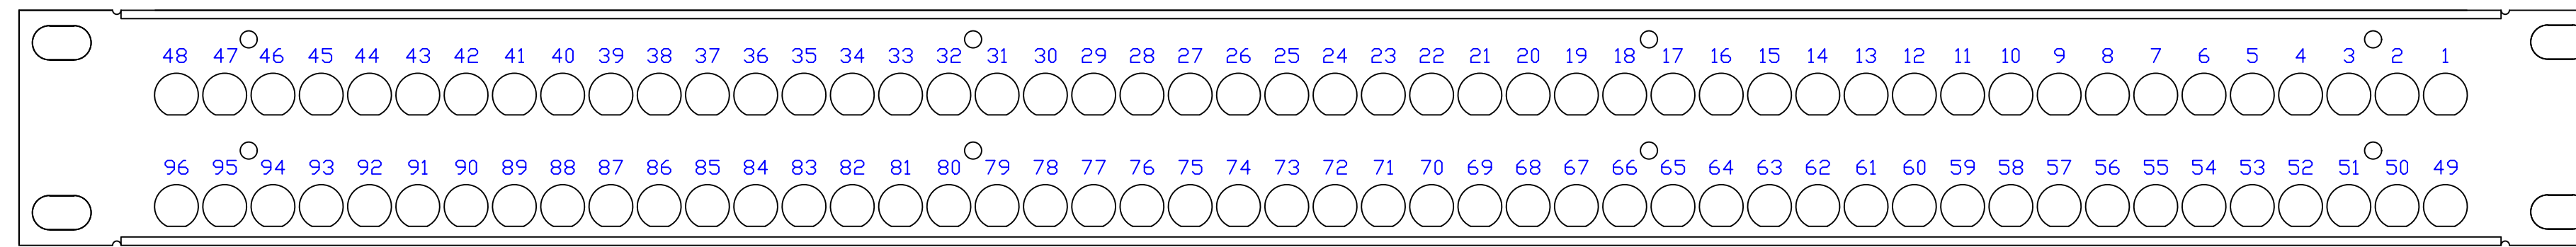

RoHS
COMPLIANT

PATCHING SYSTEMS

AUDIO, VIDEO, SERIAL DATA

600 WEST ELK AVENUE
GLENDALE, CA. 91204

TEL 818 500-8142

FAX 818 500-7062

WWW.BITTREE.COM

DATA CONTAINED IN THIS DOCUMENT IS PROPRIETARY AND SHALL NOT BE DISCLOSED, COPIED OR USED FOR PROCUREMENT OR MANUFACTURE WITHOUT EXPRESS WRITTEN PERMISSION OF BITTREE INCORPORATED

DWG. NO. : BH-B248A0B12D

PART NO. : BH-B248A0B12D

ORDER NO. : BH-B248A0B12D

SERIES : BULKHEAD VIDEO

PANEL HEIGHT : 1RU (1.720")
[43.688 MM]

DESIGNATION : NONE

FINISH :BLACK POWDER COAT

PANEL MATERIAL: .050" STEEL

JACK SCREWS : NONE

LAYER <DS_INSERT> IS PROVIDED FOR THE CREATION OF LEGEND STRIPS FOR THIS PATCHBAY. THE RED OUTLINE MATCHES THE SIZE OF INSERT. PLEASE NOTE THE VIEWABLE AREA IS LISTED IN NOTES BELOW THE FRONT PANEL VIEW.

DWG. SCALE : FULL

PDF. SCALE : NONE

ALL POSSIBLE CARE HAS BEEN TAKEN IN PREPARING THIS SET OF DRAWINGS. STATEMENTS AND SPECIFICATIONS ARE BELIEVED TRUE BUT CANNOT BE GUARANTEED AND THEREFORE WE ARE NOT RESPONSIBLE FOR ANY INACCURACIES. THIS DOCUMENT SHOULD BE USED AS THE BASIS FOR DESIGN OR TO ESTABLISH SPECIFICATION LIMITS.

BITTREE RESERVES THE RIGHT TO CHANGE OR ALTER SPECIFICATIONS OR MATERIALS WITHOUT NOTICE, PROVIDED THE FUNCTION AND PERFORMANCE OF THE PRODUCT REMAINS REASONABLY SIMILAR OR IS IMPROVED.

REV.:	DATE: 10/5/2017	BY: G.S.	CHANGES: