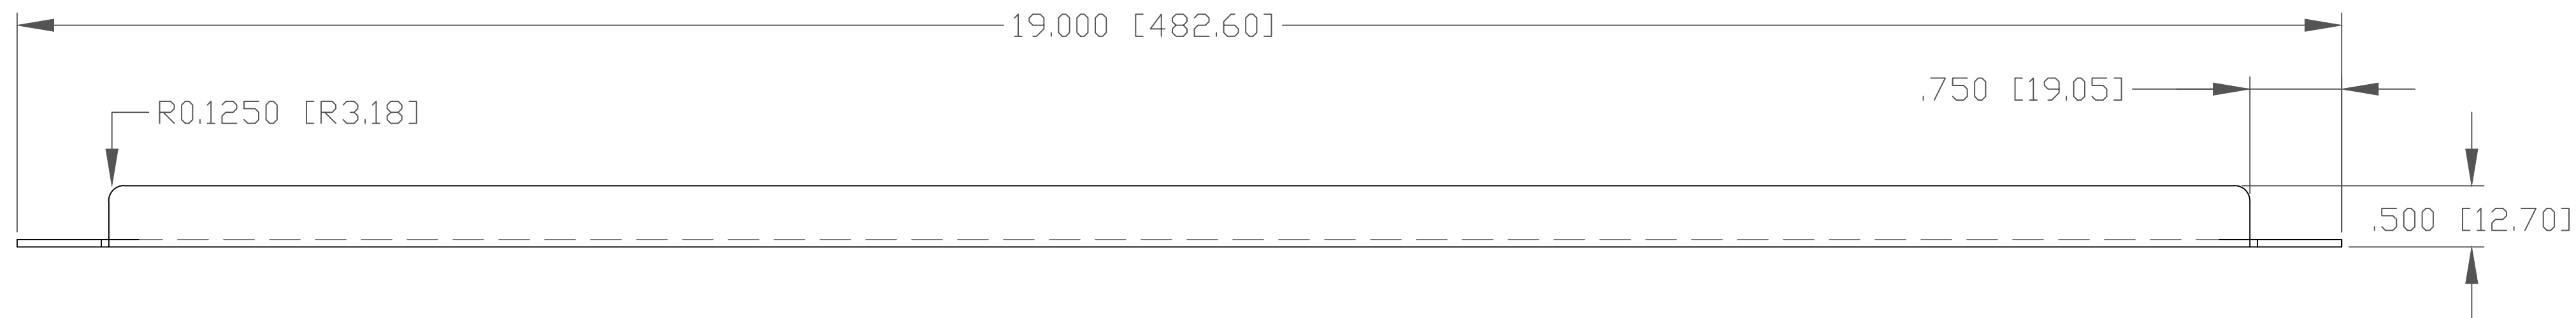

RoHS
COMPLIANT

PATCHING SYSTEMS

AUDIO, VIDEO, SERIAL DATA

600 WEST ELK AVENUE
GLENDALE, CA. 91204

TEL 818 500-8142

FAX 818 500-7062

WWW.BITTREE.COM

DATA CONTAINED IN THIS DOCUMENT IS PROPRIETARY AND SHALL NOT BE DISCLOSED, COPIED OR USED FOR PROCUREMENT OR MANUFACTURE WITHOUT EXPRESS WRITTEN PERMISSION OF BITTREE INCORPORATED

DWG. NO. : BH-B248A0B12D

PART NO. : BH-B248A0B12D

ORDER NO. : BH-B248A0B12D

SERIES : BULKHEAD VIDEO

PANEL HEIGHT : 1RU (1.720")
[43.688 MM]

DESIGNATION : NONE

FINISH :BLACK POWDER COAT

PANEL MATERIAL: .050" STEEL

JACK SCREWS : NONE

LAYER <DS_INSERT> IS PROVIDED FOR THE CREATION OF LEGEND STRIPS FOR THIS PATCHBAY. THE RED OUTLINE MATCHES THE SIZE OF INSERT. PLEASE NOTE THE VIEWABLE AREA IS LISTED IN NOTES BELOW THE FRONT PANEL VIEW.