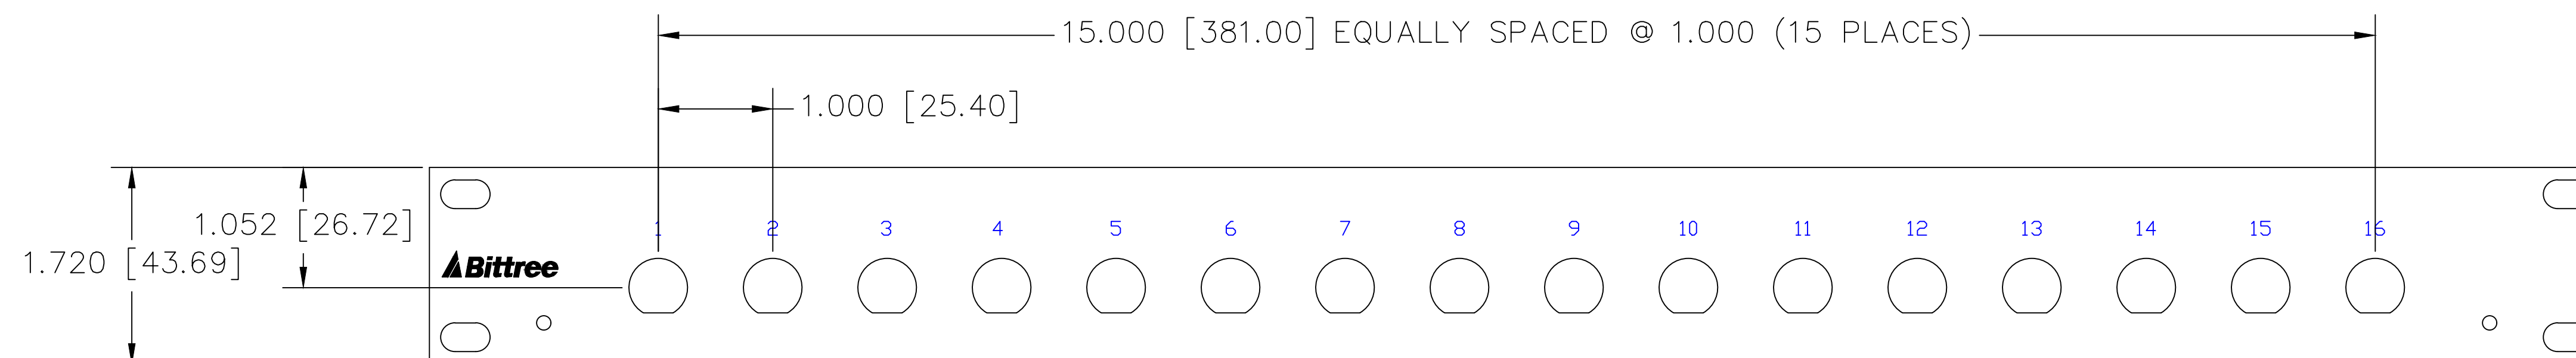

DWG. NO. : BHS16BNC

PART NO. : BH-B116A0B12

ORDER NO. : BH-B116A0B12

SERIES : BULKHEAD VIDEO

PANEL HEIGHT : 1RU (1.720")
[43.688 MM]

DESIGNATION : NONE

FINISH : BLACK POWDER COAT

PANEL MATERIAL : .062"
ALUMINUM

JACK SCREWS : NONE

LAYER <DS_INSERT> IS PROVIDED
FOR THE CREATION OF LEGEND
STRIPS FOR THIS PATCHBAY. THE
RED OUTLINE MATCHES THE SIZE
OF INSERT.
PLEASE NOTE THE VIEWABLE AREA
IS LISTED IN NOTES BELOW THE
FRONT PANEL VIEW.