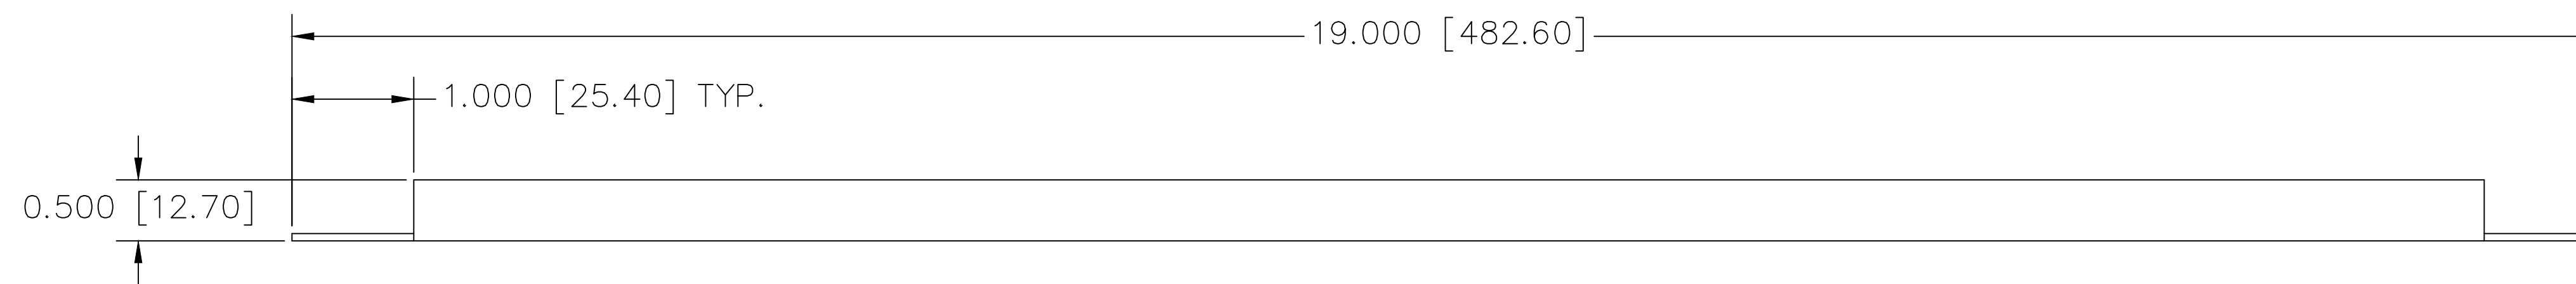

DWG. NO. : BHS16BNC

PART NO. : BH-B116A0B12

ORDER NO. : BH-B116A0B12

SERIES : BULKHEAD VIDEO

PANEL HEIGHT : 1RU (1.720")
[43.688 MM]

DESIGNATION : NONE

FINISH : BLACK POWDER COAT

PANEL MATERIAL : .062"
ALUMINUM