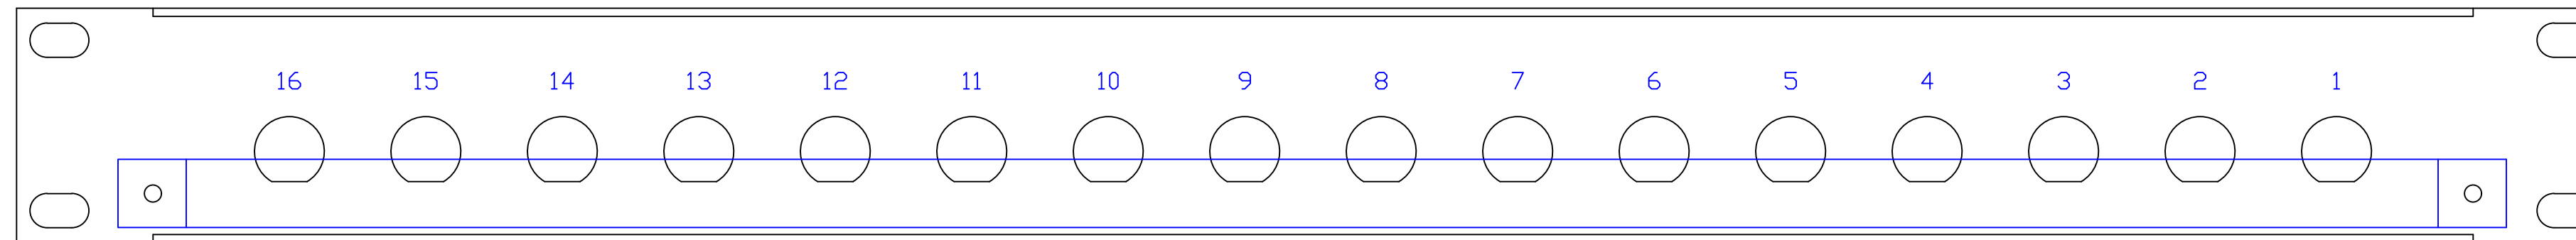

DWG. NO. : BHS16BNC

PART NO. : BH-B116A0B12

ORDER NO. : BH-B116A0B12

SERIES : BULKHEAD VIDEO

PANEL HEIGHT : 1RU (1.720")
[43.688 MM]

DESIGNATION : NONE

FINISH : BLACK POWDER COAT

PANEL MATERIAL : .062"
ALUMINUM

JACK SCREWS : NONE

LAYER <DS_INSERT> IS PROVIDED
FOR THE CREATION OF LEGEND
STRIPS FOR THIS PATCHBAY. THE
RED OUTLINE MATCHES THE SIZE
OF INSERT.
PLEASE NOTE THE VIEWABLE AREA
IS LISTED IN NOTES BELOW THE
FRONT PANEL VIEW.