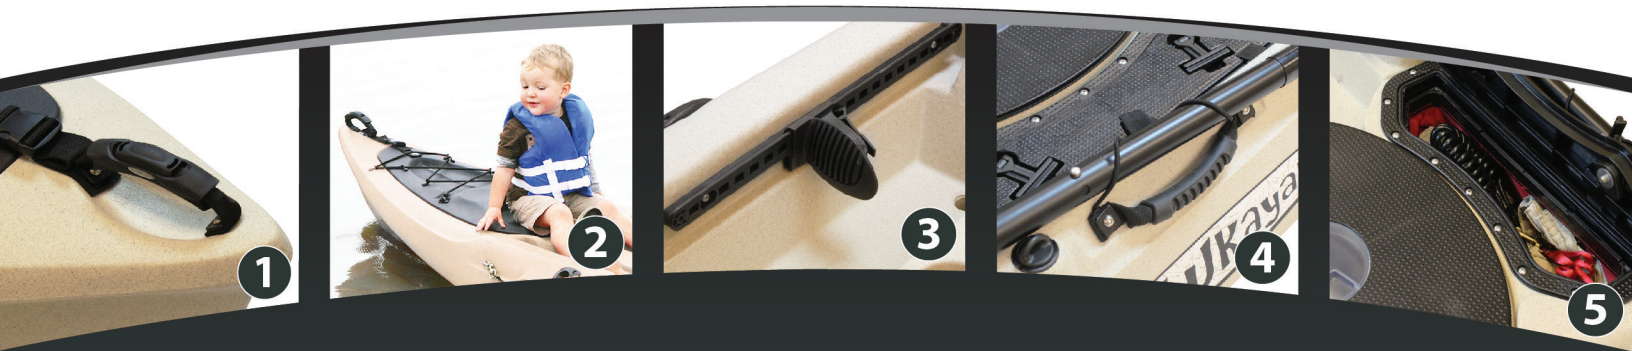

Stealth-14

The top of the line Stealth series, the Stealth-14 provides ample 550 lb. storage capacity, Gator Hatch, patented casting platform, and of course, our 3-hatch Center Bait Tank System. A must for the discerning angler who demands everything.

Optional Features

5 Gal. Live Bait Bucket With Pump Kit

Live Bait Tank Pump Kit

X-Wing Sliding Console

Rudder Kit

4" Round Hull Access

Fish & Dive

- | | |
|---------------------------------------|------------------------------------|
| 1. Bow & Stern Handles | 6. Front and Rear Rod Holders (x4) |
| 2. Gator Hatch | 7. Rear Rectangle Hatch w/ Bag |
| 3. Adjustable Footrest | 8. Rear Bungee Storage |
| 4. Side Carry Handles/ Paddle Holders | 9. Optional Hull Access |
| 5. Center Bait Tank System | 10. Rudder Inserts |

Hull Transducer Area For Fish Finder

 **Big Storage**

 **Extra Seating**

 **Fish Finder**

 **Live Bait**

 **Standing Platform**