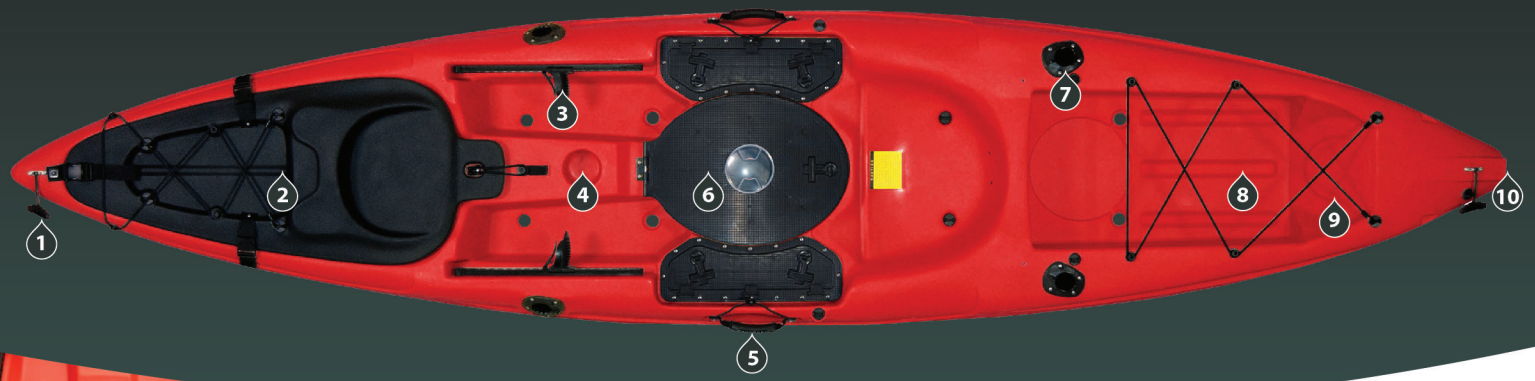

Stealth-12

with Center Bait Tank System

Center Bait Tank System

Length: 12'4"

Width: 33"

Depth: 12"

Weight: 55 lbs

Max. Capacity: 450 lbs

Stealth-12

A great mid-sized option for expert anglers, the Stealth-12 is a well-balanced fishing machine. Comes fully equipped with Gator Hatch (for your little fishing apprentice), 3-hatch Center Bait Tank System, and front and rear rod holders.

Optional Features

5 Gal. Live Bait Bucket With Pump Kit

Live Bait Tank Pump Kit

X-Wing Sliding Console

4" Round Hull Access

Rudder Kit

Trolling Motor Mount

Fish & Dive

- | | |
|--|------------------------------------|
| 1. Bow & Stern Rope Handles | 6. Center Bait Tank System |
| 2. Gator Hatch | 7. Rear and Front Rod Holders (x4) |
| 3. Adjustable Footrest | 8. Rear Bungee Storage |
| 4. Molded Cup Holder | 9. Optional Hull Access |
| 5. Side Carry Handles / Paddle Holders | 10. Rudder Inserts |