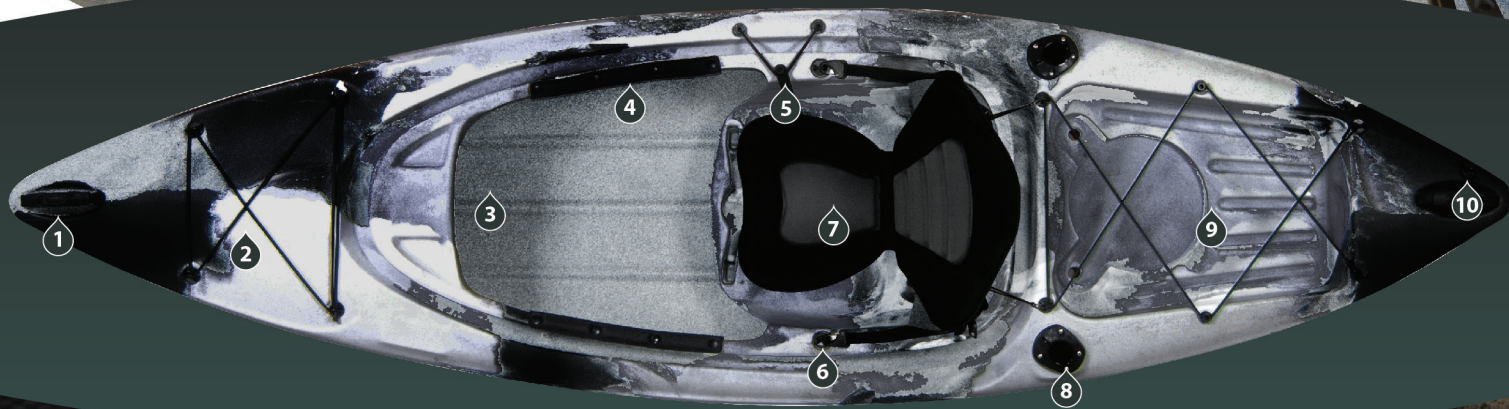

MADE IN USA

Sierra-10

Length: 10"

Width: 31"

Depth: 15.25"

Weight: 45 lbs

Max. Capacity: 325 lbs

Sierra-10

Unlike our other kayaks, the Sierra-10 is a sit-inside model, giving it a stable, dry ride for winter kayaking. Great for the all-season fisherman, the Sierra-10 comes equipped with our Apex-1 seat, 2 rod holders, and ample storage space.

Optional Features

8" Round Hatch w/Bucket

5 gal. Live Bait Bucket With Pump Kit

Fish & Dive

- 1. Bow & Stern Handles
- 2. Front Bungee Storage
- 3. Adjustable Footrest
- 4. Leg-Rest Pads
- 5. Bungee Paddle Holder
- 6. Threaded Eyelets
- 7. Apex-1 Seat
- 8. Rear Rod Holders (x2)
- 9. Rear Bungee Storage
- 10. Drain Plug