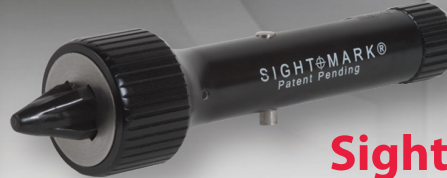

SIGHT MARK®

Sightmark Triple Duty Universal Bore Sight

SPECIFICATIONS

Laser wavelength	(nm)	632-650
LED type		visible red laser
Power	(mW)	<5
Battery type	(AG3)	3
Battery life	(hour)	1
Range for sighting	(yd)	15-100
Dot size	(in @ 100yds)	2
Operation		on/off end cap
Construction		brass
Temperature	(°)	-10 - 50
Caliber		.17 to .50

FEATURES

- ✚ Works on all rifles and pistols
- ✚ More accurate than arbor type bore sights
- ✚ Precision accuracy
- ✚ Reliable and durable
- ✚ Fastest gun zeroing and sighting system
- ✚ Reduce wasted cartridges and shells
- ✚ Compact and lightweight
- ✚ Easy to pack and travel
- ✚ Comes with a carrying case

INCLUDED ACCESSORIES

- ✚ Battery pack
- ✚ Carrying case
- ✚ Limited Lifetime Warranty

The **Sightmark® Triple Duty Universal Laser Bore Sight** provides the most convenient and accurate method for sighting in rifles and pistols of all types. Simply place the arbor of the bore sight into the barrel of your weapon; the base will attach magnetically with the retractable arbor centering the bore sight automatically. A laser dot will show exactly where your gun is aiming making it easy to sight in any scope without firing a single shot. Live fire is only needed to fine tune the weapon being sighted in order to compensate for inconsistencies, such as bullet drop due to distance. Perfect for hunters, competitive shooters and law enforcement, the Sightmark Triple Duty Universal bore sight is sure to take the frustration out of sighting in almost any gun. It's easy to use and will quickly save both time and money by avoiding prolonged live fire tests at the range; use the extra ammo for honing those shooting skills and for the hunt. A lightweight carrying pouch protects the bore sight for convenient use in the field. The Sightmark Triple Duty Universal bore sight is protected by a Limited Lifetime Warranty.