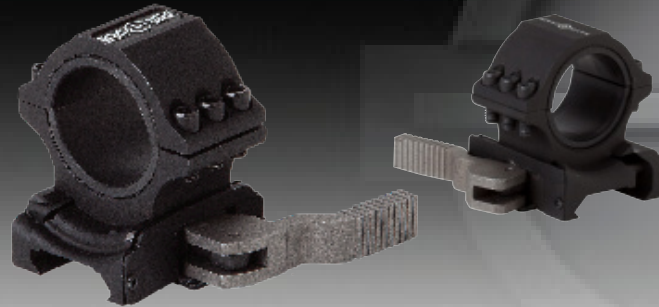

SIGHT MARK[®]

Quick Detach 30mm / 1 in Mounts

SPECIFICATIONS

Material	Aluminum	Aluminum
Finish/color	Matte black	Matte black
Mount type	Weaver/picatinny	Weaver/picatinny
Centerline height	35mm/1.4in	27mm/1.1in
Dimensions	62x55x56mm	62x55x48mm
Weight	3oz	3.1oz

The **Sightmark Quick Detach** mounts can be mounted on 30mm or 1 inch diameter riflescopes, flashlights, or lasers.

FEATURES

- Quick detach weaver/picatinny mount
- Reliable and durable
- Lightweight
- Provides return to zero after removal

INCLUDED ACCESSORIES

- Reduction inserts for 1 inch diameter