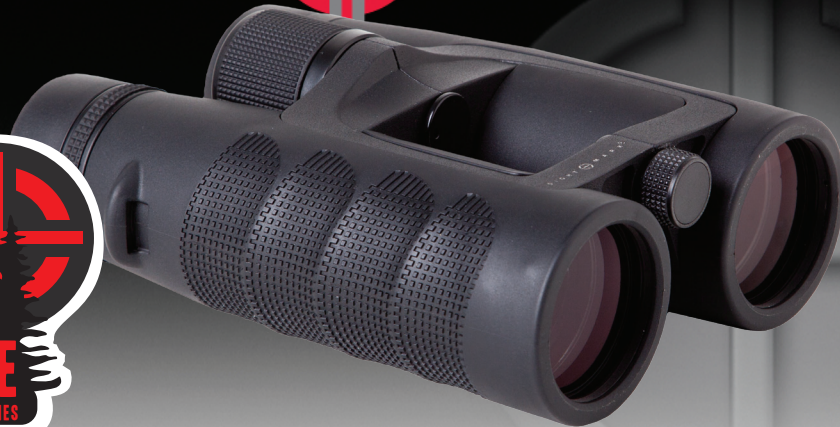

SIGHTMARK®

SPECIFICATIONS

Magnification	8x
Objective lens diameter	42mm
Type of prism	Roof / BaK-4
Lens coating	FBMC
Exit pupil diameter	5.20mm
Exit pupil dist.	16.6mm
Field of view	8.12°
Min. focal length	2m
Relative brightness	27.04
Resolution	4"
Diopter range	+3
Interpupillary distance	56-73mm
Waterproof	1.5m/3 minute
Dimensions	127x51x170mm
Weight	26.7oz

SOLITUDE 8x42 XD BINOCULARS

FEATURES

- ✚ XD (extra low dispersion) glass
- ✚ Bak-4 roof prisms
- ✚ Phase corrected, fully broad band multi-coated optics
- ✚ Waterproof, fogproof and dustproof
- ✚ Magnesium bridge
- ✚ Rubber armor
- ✚ Twist-up eyecups

INCLUDED

- ✚ Nylon carrying case
- ✚ Neck strap
- ✚ Lens covers
- ✚ Shoulder harness

The **Sightmark Solitude 8x42 XD binocular** features phase corrected, fully broad band multi-coated optics, which provides maximum light transmission and optimal brightness, so any outdoorsman or sports aficionado can explore and enjoy his or her surroundings to the fullest. Its distinguishing features are its XD, extra low dispersion glass, which provides high light transmission, giving high resolution, contrast and color fidelity and its magnesium bridge makes the unit lightweight, noncorrosive and durable.

Featuring Bak-4 roof prisms, the Solitude 8x42 XD binocular is equipped with superior glass for a clearer and better quality image. The Bak-4 roof prism system features a straight through light system, which achieves better light transmission and allows for a more compact design. From early dawn to late dusk, the optimum color fidelity and clarity of image enhances any viewing experience, while a generously long eye relief provides comfortable viewing.

The twist up eye cups on the Sightmark Solitude 8x42 XD binocular provides a custom fit and helps correct eye relief, even for individuals who wear eye glasses.

The Sightmark Solitude 8x42 XD binocular boasts a rugged, yet lightweight, rubber armored body that is nitrogen filled and O-ring sealed making it waterproof and fog proof. Featuring dust proof construction, the Sightmark Solitude 8x42 XD binocular is highly durable for a lifetime of use.

www.sightmark.com

SM12102