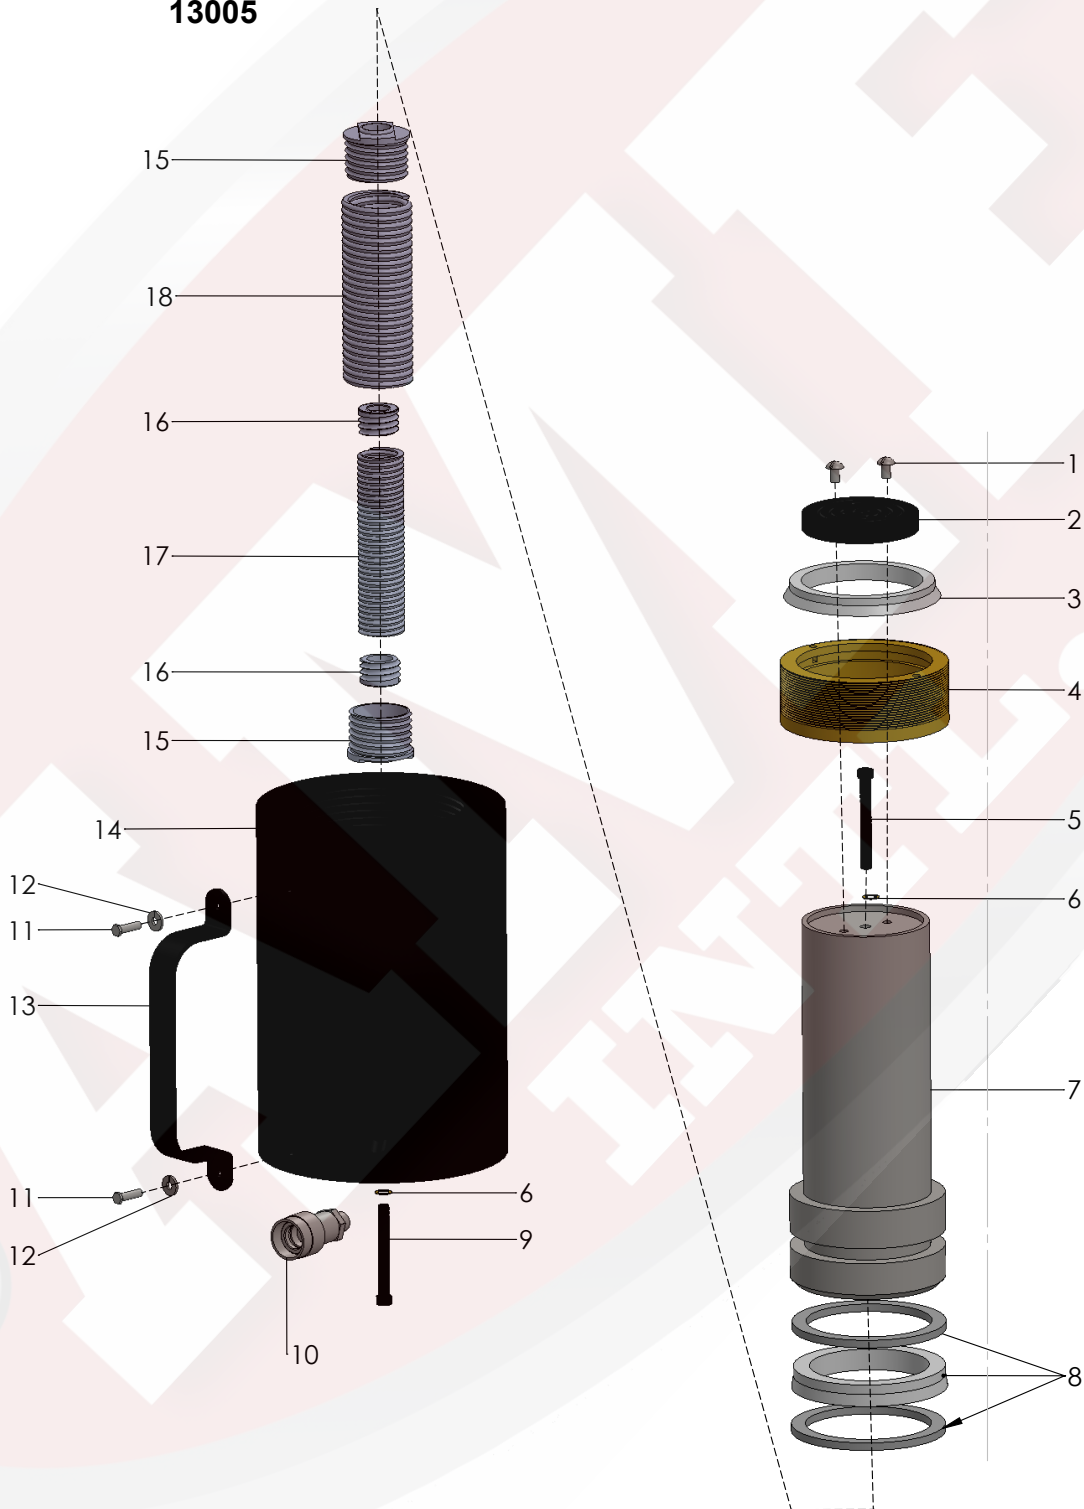

PARTS BREAKDOWN

Parts List For 75-Ton Aluminum Jack

13005

PARTS BREAKDOWN

Parts List For 75-Ton Aluminum Jack 13005

Item No.	Part Number	Description	Qty.
1	13005-001	Mach. Screw	2
2	13005-002	Front Plate	1
3	13005-003	Rod Wiper	1
4	13005-004	Retainer Nut	1
5	13005-005	Cap Screw	1
6	13005-006	Copper Washer	2
7	13005-007	Piston Rod	1
8	13005-008	T-Seal & Backup Rings	1
9	13005-009	Cap Screw	1
10	13005-010	Ram Half Coupler	1
11	13005-011	Cap Screw	2
12	13005-012	Lock Washer	2
13	13005-013	Handle	1
14	13005-014	Cylinder Body	1
15	13005-015	Spring Retainer, Outer	2
16	13005-016	Spring Retainer, Inner	2
17	13005-017	Extension Spring, Inner	1
18	13005-018	Extension Spring, Outer	1