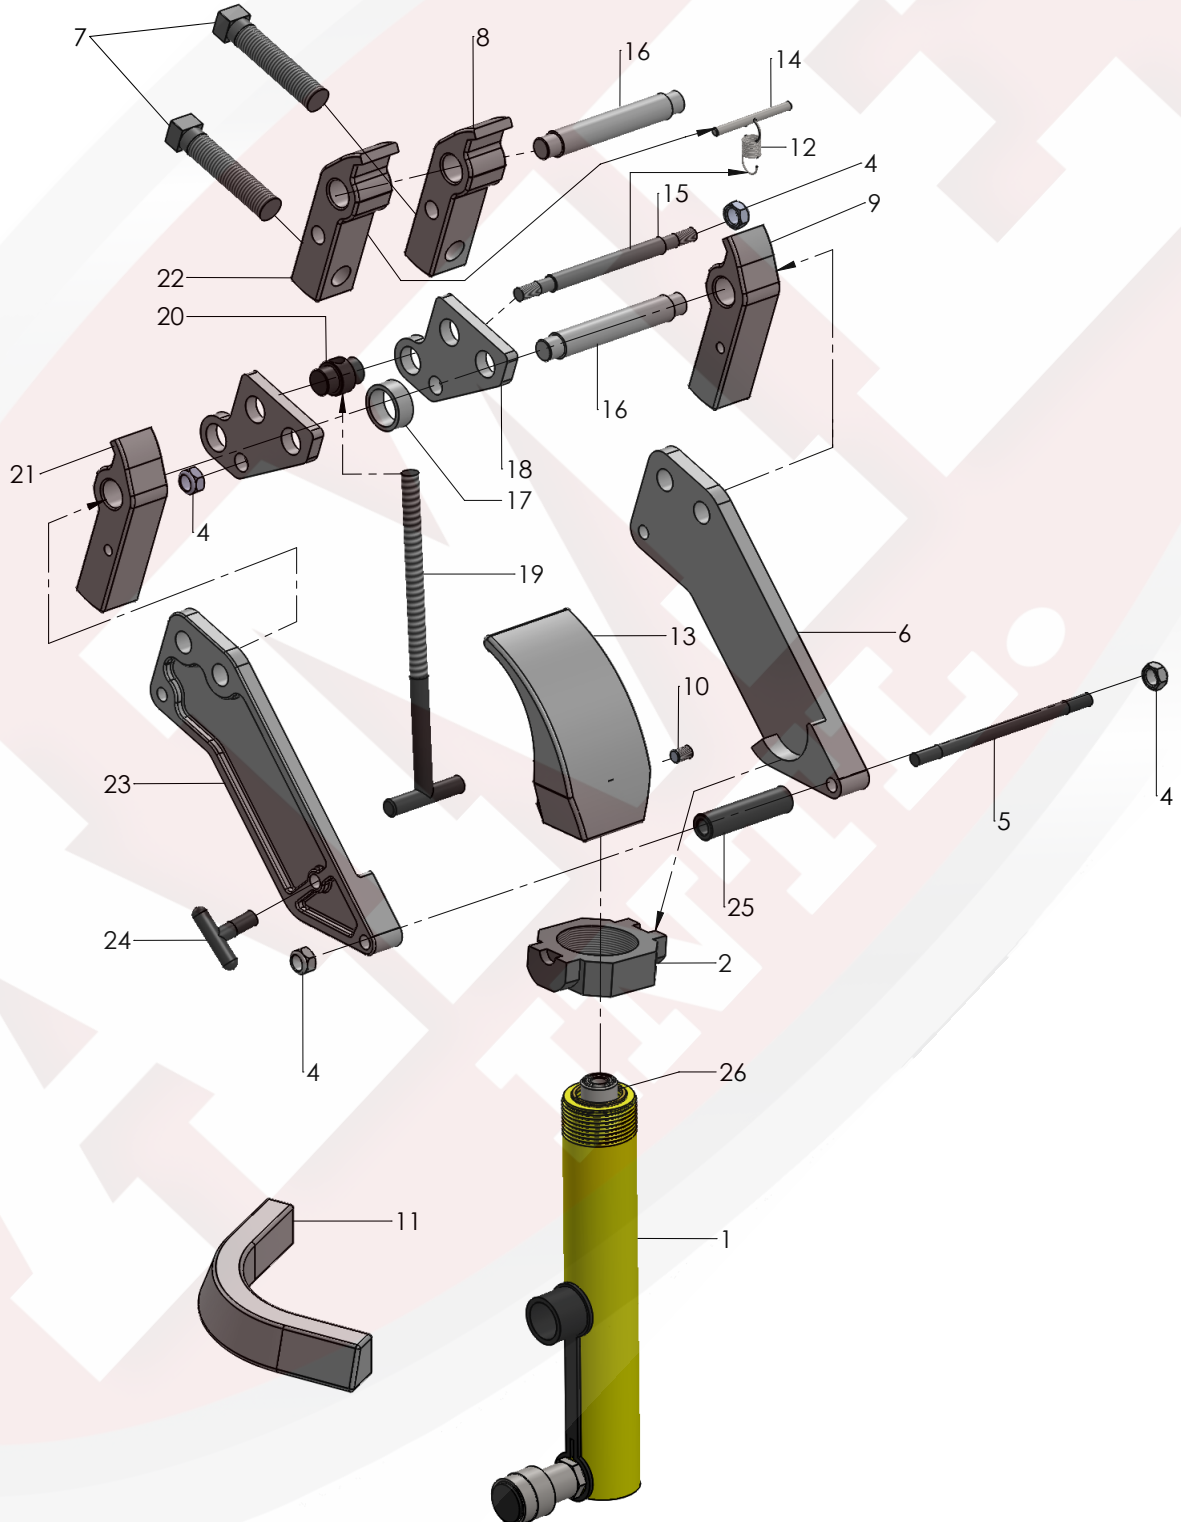

PARTS BREAKDOWN

Parts List For OTR Tire Bead Breaker

11040

PARTS BREAKDOWN

Parts List For OTR Tire Bead Breaker 11040

Item	Part No.	Stock No.	Qty	Description
1	11040-001	TO-100-RA		Ram Assembly
2	11040-002	TO-100-18	1	Trunion
3	11040-003	TO-100-17	4	Washer
4	11040-004	TO-100-16	4	Nut
5	11040-005	TO-100-9	1	Tie Bolt
6	11040-006	TO-100-6R	1	Side Plate Right
7	11040-007	TO-100-15	2	Square Set Screw
8	11040-008	TO-100-1R	1	Bottom Clamp Right
9	11040-009	TO-100-2R	1	Top Clamp Right
10	11040-010	TO-100-20	1	Set Screw
11	11040-011	TO-100-23	6	Wedges
12	11040-012	TO-100-10	1	Spring
13	11040-013	TO-100-19	1	Spade
14	11040-014	TO-100-11	1	Spring Pin
15	11040-015	TO-100-8	1	Clamp Pin
16	11040-016	TO-100-7	2	Hinge Pin
17	11040-017	TO-100-5	2	Spacer
18	11040-018	TO-100-3	2	Center Link
19	11040-019	TO-100-14	1	Hand Screw
20	11040-020	TO-100-4	1	Swivel Nut
21	11040-021	TO-100-2L	1	Top Clamp Left
22	11040-022	TO-100-1L	1	Bottom Clamp Left
23	11040-023	TO-100-6L	1	Side Plate Left
24	11040-024	TO-100-12	1	Stop Screw
25	11040-025	TO-100-13	1	Spacer
26	11040-026	TO-100-44	1	Adapter
	RC102K		Repair Kit	