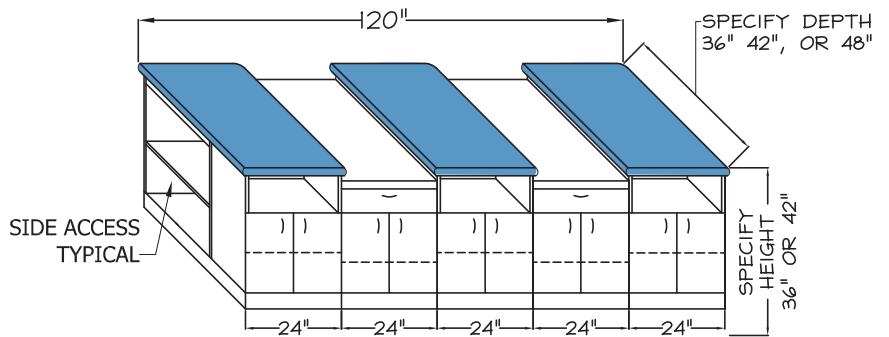

*A926 not available on 36" depth.

A. Model A9520

B. Model A953X 3 Seat Modular Taping Station – 10 Ft. Long

MODEL	HEIGHT	DEPTH
A9530*	36"	36"
A9531	36"	42"
A9532	36"	48"
A9533*	42"	36"
A9534	42"	42"
A9535	42"	48"

*A926 not available on 36" depth.

B. Series A953X

C. Model A954X 4 Seat Modular Taping Station – 14 Ft. Long

MODEL	HEIGHT	DEPTH
A9540*	36"	36"
A9541	36"	42"
A9542	36"	48"
A9543*	42"	36"
A9544	42"	42"
A9545	42"	48"