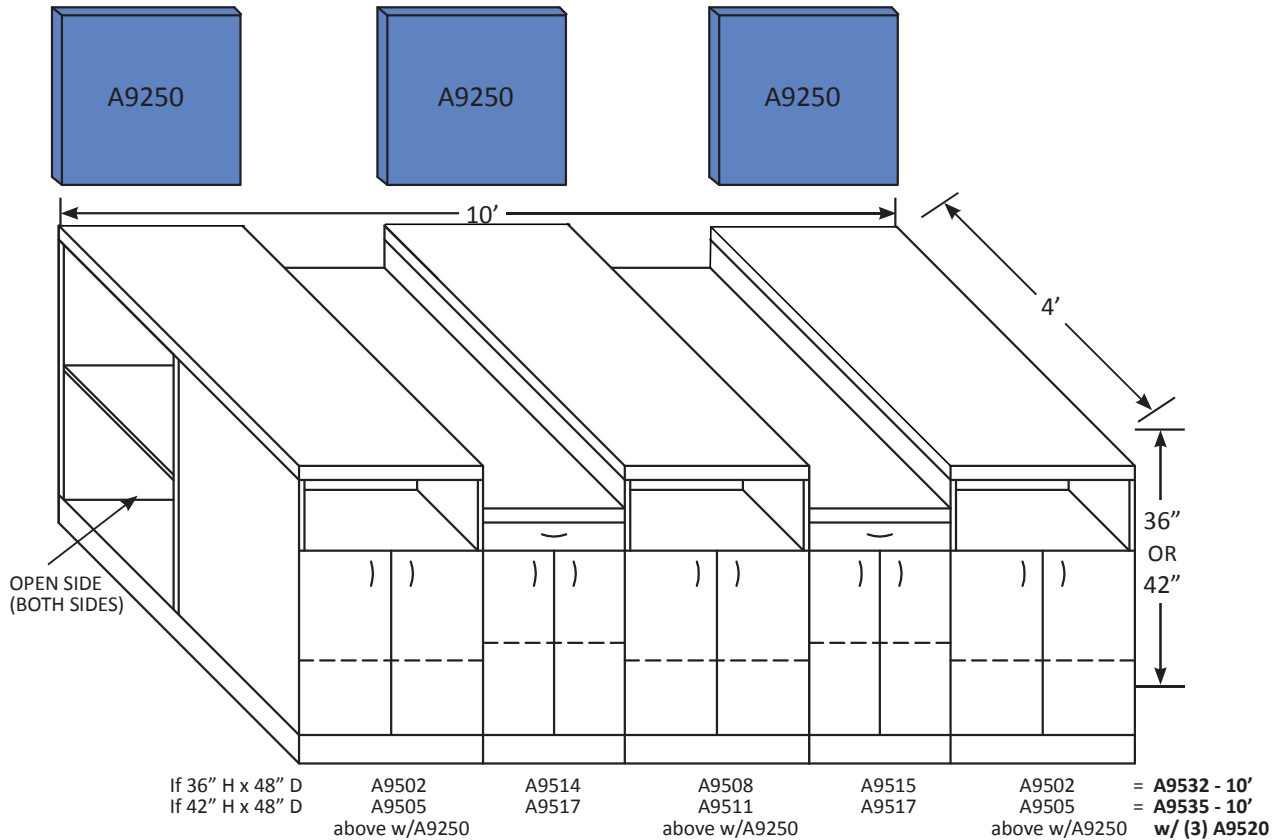

*FACTORY INSTALLED

NOTE: All dimensions shown are nominal. Please define the exact length if wall to wall.

Series A953X 3 Seat Taping Station

Series A953X 3 Seat Taping Station

Shown with option:
 (2) A923 Drawers
 (2) A924 Waste Hampers

NOTE: All dimensions shown are nominal. Please define exact length if wall to wall.

Series A953X 3 Seat Taping Station

Shown with option:

(3) A926 Fixed Backrests

Series A953X 3 Seat Taping Station

Shown with option:

(3) A9520 Velcro Wallpads

NOTE: All dimensions shown are nominal. Please define exact length if wall to wall.

Series A954X 4 Seat Taping Station

Series A954X 4 Seat Taping Station

Shown with option:
(4) A926 Fixed Backrests

Also available in 42" depth. (Not in 36" depth.)

Series A955X 5 Seat Taping Station

Series A955X 5 Seat Taping Station

Shown with option:
 (5) A926 Fixed Backrests
 (4) A924 Waste Hampers

Also available in 42" depth. (Not in 36" depth.)