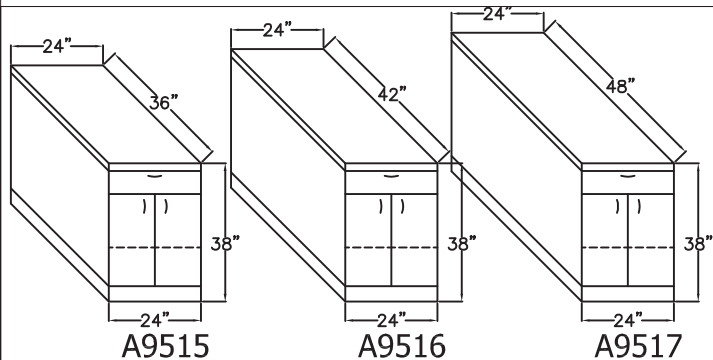

www.proteamtables.com

NOTE: All dimensions shown are nominal. Please define exact length if wall to wall.

rev 021814
©2009-2014 PROTEAM BY HAUSMANN

PROTEAM™

by HAUSMANN

TAPING MODULES - FRONT AND DUAL SIDE ACCESS - 2" UPHOLSTERED TOP

36" HIGH - FINISHED BACKS

42" HIGH - FINISHED BACKS

TAPING MODULES - FRONT ACCESS FULL DEPTH STORAGE - 2" UPHOLSTERED TOPS

36" HIGH - FINISHED BACKS

42" HIGH - FINISHED BACKS

NOTE: You can "Mix & Match" any module on this page to achieve different overall height levels. For example, you can have a 36" high taping module and a 42" high taping module in the same taping station. Please specify on P.O.

STORAGE MODULES - FRONT ACCESS FULL DEPTH STORAGE - 1" LAMINATE TOP

NOTE: Width can be reduced to 18" if needed - Specify 18" W on P.O.

32" HIGH - FINISHED BACKS (FOR USE WITH 36" H TAPING STATION)

38" HIGH - FINISHED BACKS (FOR USE WITH 42" H TAPING STATION)