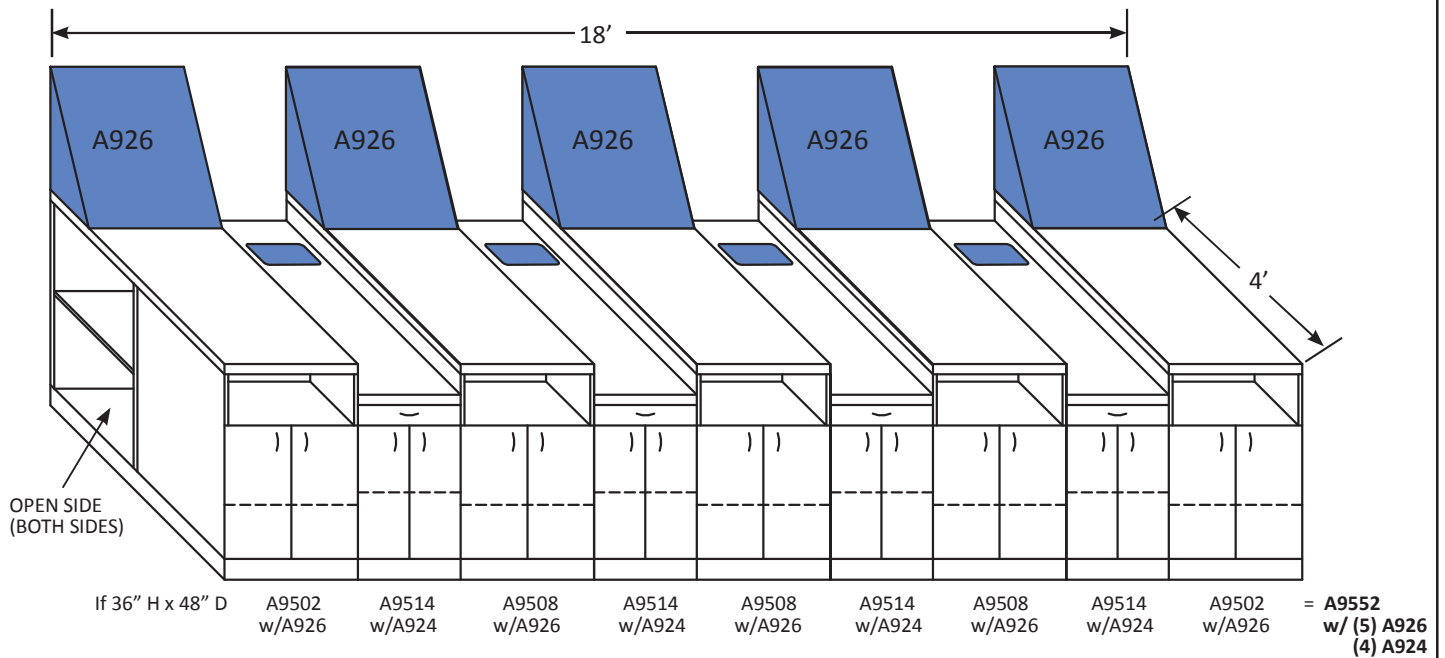

*FACTORY INSTALLED

NOTE: All dimensions shown are nominal. Please define the exact length if wall to wall.

Series A953X 3 Seat Taping Station

Series A953X 3 Seat Taping Station

Shown with option:
 (2) A923 Drawers
 (2) A924 Waste Hampers

NOTE: All dimensions shown are nominal. Please define exact length if wall to wall.

Series A953X 3 Seat Taping Station

Shown with option:

(3) A926 Fixed Backrests

Series A953X 3 Seat Taping Station

Shown with option:

(3) A9520 Velcro Wallpads

NOTE: All dimensions shown are nominal. Please define exact length if wall to wall.

Series A954X 4 Seat Taping Station

Series A954X 4 Seat Taping Station

Shown with option:
(4) A926 Fixed Backrests

Also available in 42" depth. (Not in 36" depth.)

Series A955X 5 Seat Taping Station

Series A955X 5 Seat Taping Station

Shown with option:
 (5) A926 Fixed Backrests
 (4) A924 Waste Hampers

Also available in 42" depth. (Not in 36" depth.)