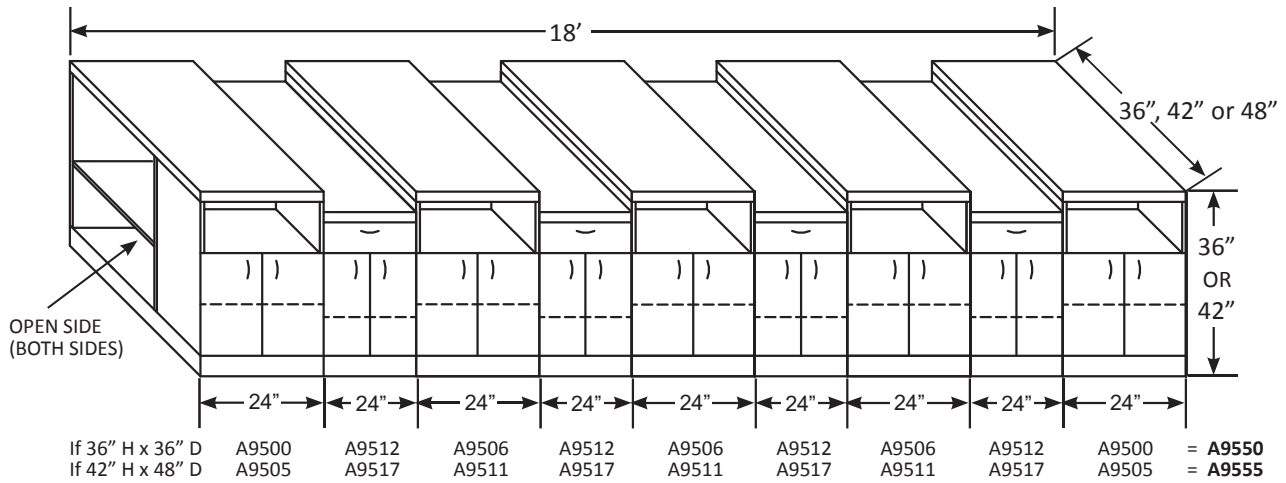

*FACTORY INSTALLED

NOTE: All dimensions shown are nominal. Please define the exact length if wall to wall.

Series A953X 3 Seat Taping Station

Series A953X 3 Seat Taping Station

Shown with option:
 (2) A923 Drawers
 (2) A924 Waste Hampers

NOTE: All dimensions shown are nominal. Please define exact length if wall to wall.

Series A953X 3 Seat Taping Station

Shown with option:

(3) A926 Fixed Backrests

Series A953X 3 Seat Taping Station

Shown with option:

(3) A9520 Velcro Wallpads

NOTE: All dimensions shown are nominal. Please define exact length if wall to wall.

Series A954X 4 Seat Taping Station

Series A954X 4 Seat Taping Station

Shown with option:
(4) A926 Fixed Backrests

Also available in 42" depth. (Not in 36" depth.)

Series A955X 5 Seat Taping Station

Series A955X 5 Seat Taping Station

Shown with option:
 (5) A926 Fixed Backrests
 (4) A924 Waste Hampers

Also available in 42" depth. (Not in 36" depth.)