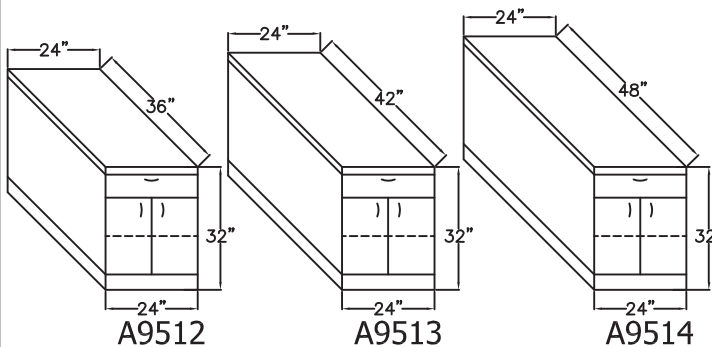

36" HIGH - FINISHED BACKS

42" HIGH - FINISHED BACKS

TAPING MODULES - FRONT ACCESS FULL DEPTH STORAGE - 2" UPHOLSTERED TOPS

36" HIGH - FINISHED BACKS

42" HIGH - FINISHED BACKS

NOTE: You can "Mix & Match" any module on this page to achieve different overall height levels. For example, you can have a 36" high taping module and a 42" high taping module in the same taping station. Please specify on P.O.

STORAGE MODULES - FRONT ACCESS FULL DEPTH STORAGE - 1" LAMINATE TOP

NOTE: Width can be reduced to 18" if needed - Specify 18" W on P.O.

32" HIGH - FINISHED BACKS (FOR USE WITH 36" H TAPING STATION)

38" HIGH - FINISHED BACKS (FOR USE WITH 42" H TAPING STATION)