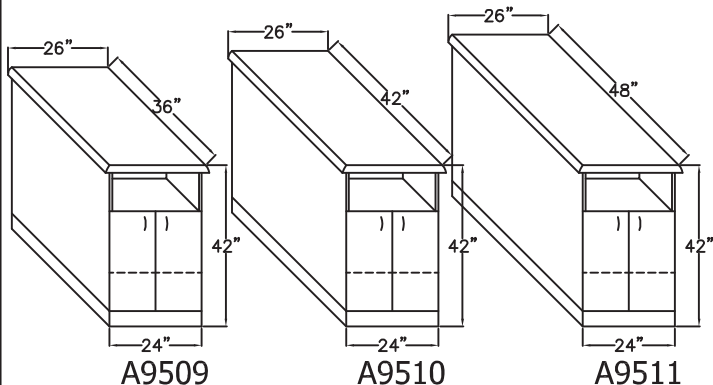

36" HIGH - FINISHED BACKS

42" HIGH - FINISHED BACKS

TAPING MODULES - FRONT ACCESS FULL DEPTH STORAGE - 2" UPHOLSTERED TOPS

36" HIGH - FINISHED BACKS

42" HIGH - FINISHED BACKS

NOTE: You can "Mix & Match" any module on this page to achieve different overall height levels. For example, you can have a 36" high taping module and a 42" high taping module in the same taping station. Please specify on P.O.

STORAGE MODULES - FRONT ACCESS FULL DEPTH STORAGE - 1" LAMINATE TOP

NOTE: Width can be reduced to 18" if needed - Specify 18" W on P.O.

32" HIGH - FINISHED BACKS (FOR USE WITH 36" H TAPING STATION)

38" HIGH - FINISHED BACKS (FOR USE WITH 42" H TAPING STATION)