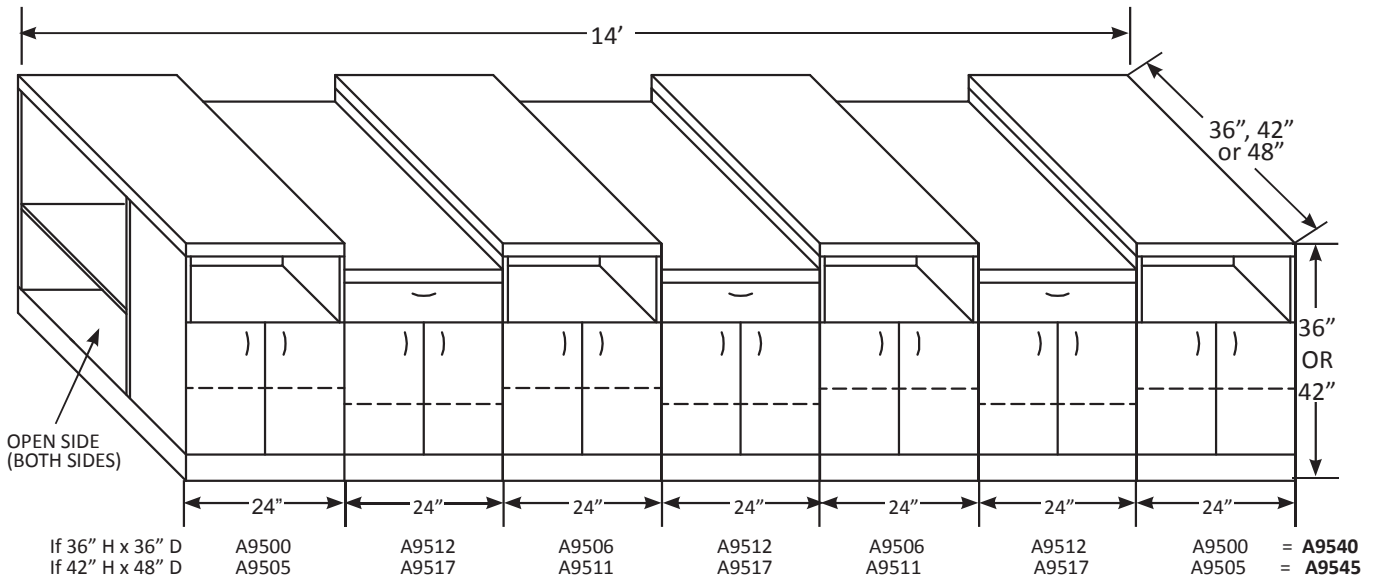

*FACTORY INSTALLED

NOTE: All dimensions shown are nominal. Please define the exact length if wall to wall.

Series A953X 3 Seat Taping Station

Series A953X 3 Seat Taping Station

Shown with option:
 (2) A923 Drawers
 (2) A924 Waste Hampers

NOTE: All dimensions shown are nominal. Please define exact length if wall to wall.

Series A953X 3 Seat Taping Station

Shown with option:

(3) A926 Fixed Backrests

Series A953X 3 Seat Taping Station

Shown with option:

(3) A9520 Velcro Wallpads

NOTE: All dimensions shown are nominal. Please define exact length if wall to wall.

Series A954X 4 Seat Taping Station

Series A954X 4 Seat Taping Station

Shown with option:
(4) A926 Fixed Backrests