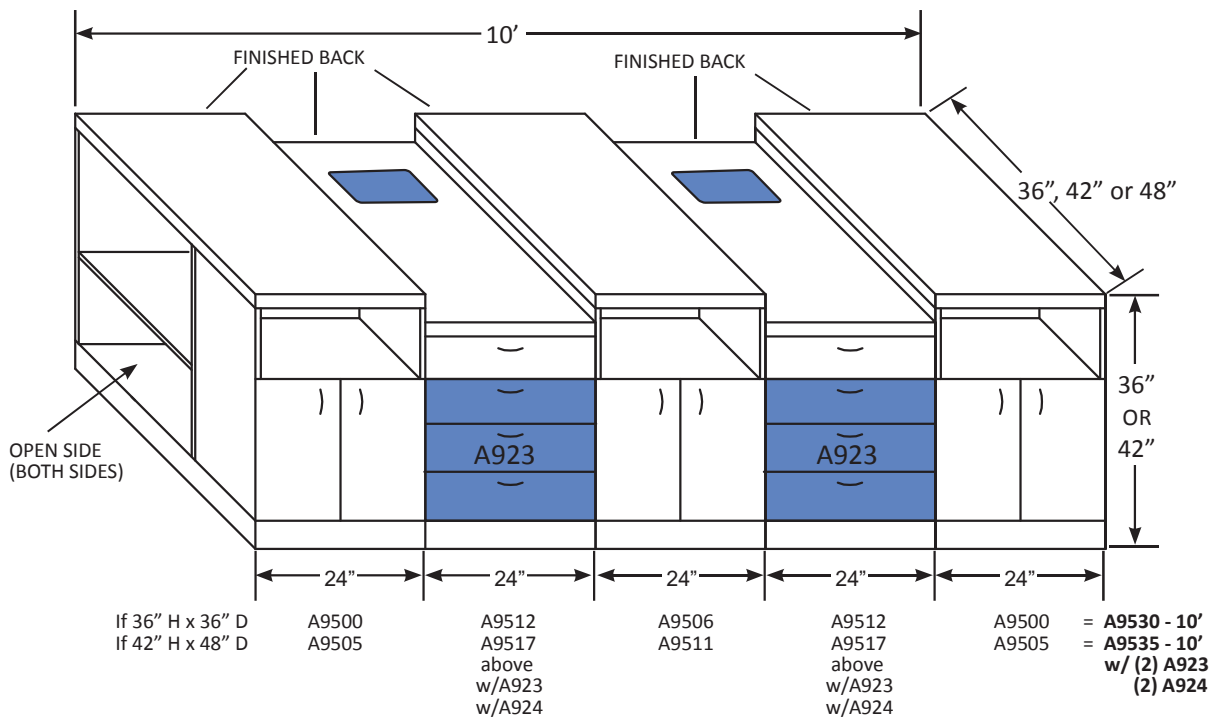

(2) A918 Full Extension Pull Outs

2 Seat Taping Station with, and without A926 Fixed Backrest (48" deep with backrest). Also available in 42" depth. (Not available in 36" depth.)

<p>A914 Extra (1) Drawer</p>	<p>A918 Full Extension Pull-Out</p>
<p>A943 Hinged Side Access Door</p>	<p>A944* Full Height Doors</p>
<p>A9250 Velcro Wall Pad 24"H x 24"W (2) Shown mounted to wall</p>	<p>A923* (3) Drawers (in lieu of doors)</p>
<p>A924* Waste Hamper and Cut Out</p>	<p>A926* Fixed 75° Upholstered Back 26"H x 10"D Only available on 42"D or 48"D units</p>
<p>A941* Laminate Top with 3mm edging</p>	<p>#A945 Lock #A946 Lock/Bolt A947 4" Satin Finish Wire Pull</p>

*FACTORY INSTALLED

NOTE: All dimensions shown are nominal. Please define the exact length if wall to wall.

Series A953X 3 Seat Taping Station

Series A953X 3 Seat Taping Station

Shown with option:
 (2) A923 Drawers
 (2) A924 Waste Hampers

NOTE: All dimensions shown are nominal. Please define exact length if wall to wall.

Series A953X 3 Seat Taping Station

Shown with option:

(3) A926 Fixed Backrests

Series A953X 3 Seat Taping Station

Shown with option:

(3) A9520 Velcro Wallpads

NOTE: All dimensions shown are nominal. Please define exact length if wall to wall.

Series A954X 4 Seat Taping Station

Series A954X 4 Seat Taping Station

Shown with option:
(4) A926 Fixed Backrests