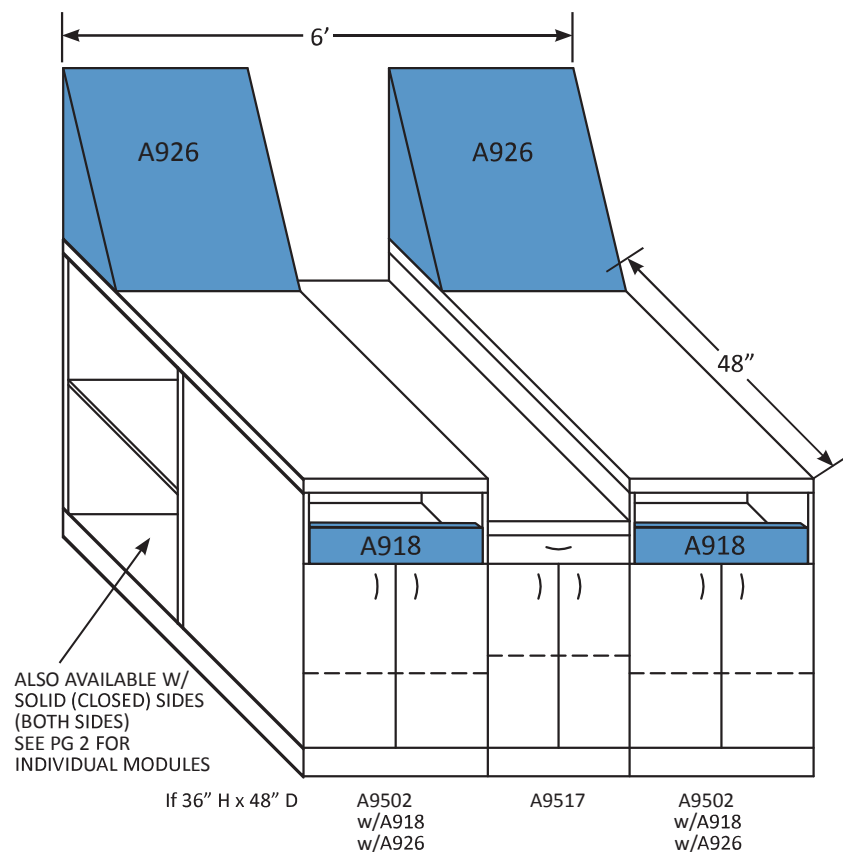

STORAGE MODULES - FRONT ACCESS FULL DEPTH STORAGE - 1" LAMINATE TOP

NOTE: Width can be reduced to 18" if needed - Specify 18" W on P.O.

32" HIGH - FINISHED BACKS (FOR USE WITH 36" H TAPING STATION)

38" HIGH - FINISHED BACKS (FOR USE WITH 42" H TAPING STATION)

NOTE: All dimensions shown are nominal. Please define exact length if wall to wall.

Series A952X 2 Seat Modular Taping Station

Shipped as (3) Individual Cabinets

Model A952X

Shown with option:

(2) A926 Fixed Backrests

(2) A918 Full Extension Pull Outs

2 Seat Taping Station with, and without A926 Fixed Backrest (48" deep with backrest). Also available in 42" depth. (Not available in 36" depth.)

<p>A914 Extra (1) Drawer</p>	<p>A918 Full Extension Pull-Out</p>
<p>A943 Hinged Side Access Door</p>	<p>A944* Full Height Doors</p>
<p>A9250 Velcro Wall Pad 24"H x 24"W (2) Shown mounted to wall</p>	<p>A923* (3) Drawers (in lieu of doors)</p>
<p>A924* Waste Hamper and Cut Out</p>	<p>A926* Fixed 75° Upholstered Back 26"H x 10"D Only available on 42"D or 48"D units</p>
<p>A941* Laminate Top with 3mm edging</p>	<p>#A945 Lock #A946 Lock/Bolt A947 4" Satin Finish Wire Pull</p>

*FACTORY INSTALLED

NOTE: All dimensions shown are nominal. Please define the exact length if wall to wall.

Series A953X 3 Seat Taping Station

Series A953X 3 Seat Taping Station

Shown with option:
 (2) A923 Drawers
 (2) A924 Waste Hampers