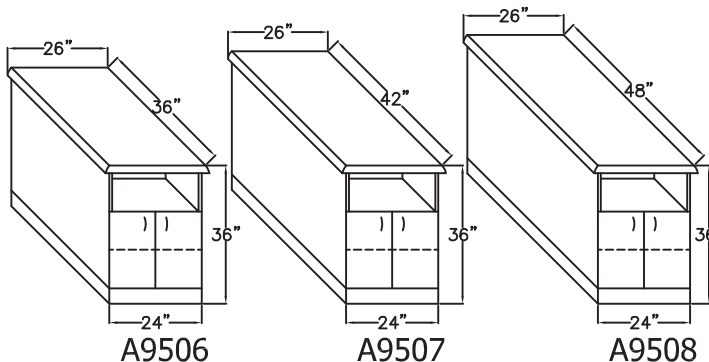

36" HIGH - FINISHED BACKS

42" HIGH - FINISHED BACKS

TAPING MODULES - FRONT ACCESS FULL DEPTH STORAGE - 2" UPHOLSTERED TOPS

36" HIGH - FINISHED BACKS

42" HIGH - FINISHED BACKS

NOTE: You can "Mix & Match" any module on this page to achieve different overall height levels. For example, you can have a 36" high taping module and a 42" high taping module in the same taping station. Please specify on P.O.

STORAGE MODULES - FRONT ACCESS FULL DEPTH STORAGE - 1" LAMINATE TOP

NOTE: Width can be reduced to 18" if needed - Specify 18" W on P.O.

32" HIGH - FINISHED BACKS (FOR USE WITH 36" H TAPING STATION)

38" HIGH - FINISHED BACKS (FOR USE WITH 42" H TAPING STATION)