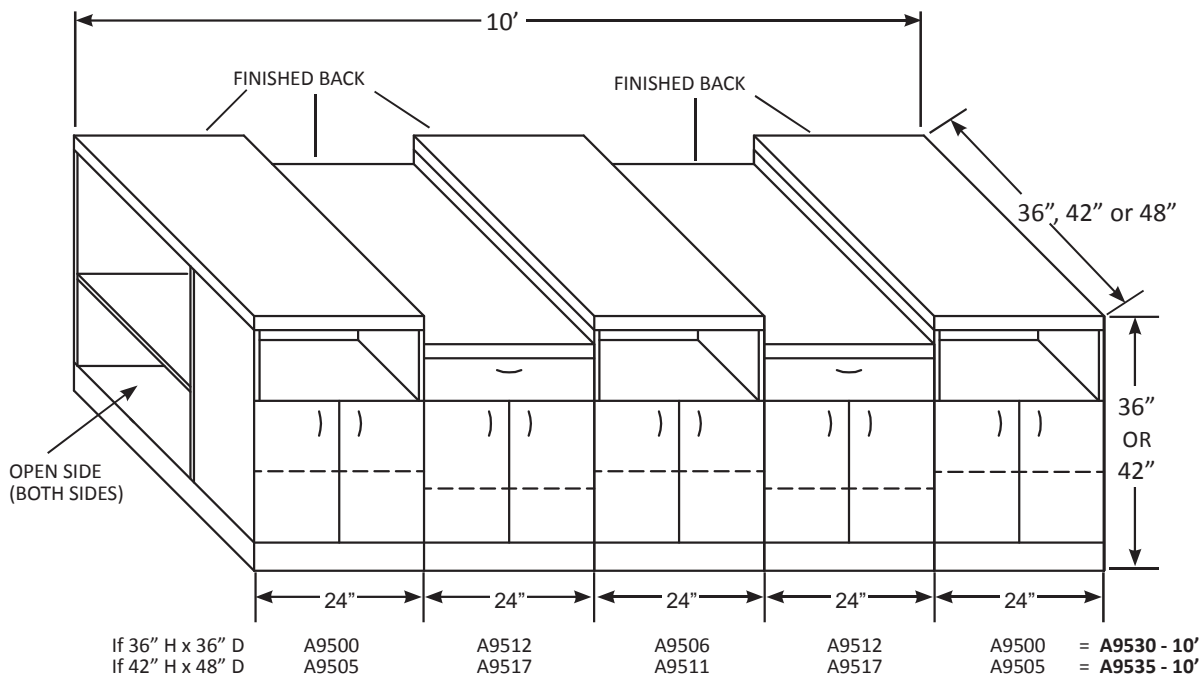

(2) A918 Full Extension Pull Outs

2 Seat Taping Station with, and without A926 Fixed Backrest (48" deep with backrest). Also available in 42" depth. (Not available in 36" depth.)

<p>A914 Extra (1) Drawer</p>	<p>A918 Full Extension Pull-Out</p>
<p>A943 Hinged Side Access Door</p>	<p>A944* Full Height Doors</p>
<p>A9250 Velcro Wall Pad 24"H x 24"W (2) Shown mounted to wall</p>	<p>A923* (3) Drawers (in lieu of doors)</p>
<p>A924* Waste Hamper and Cut Out</p>	<p>A926* Fixed 75° Upholstered Back 26"H x 10"D Only available on 42"D or 48"D units</p>
<p>A941* Laminate Top with 3mm edging</p>	<p>#A945 Lock #A946 Lock/Bolt A947 4" Satin Finish Wire Pull</p>

*FACTORY INSTALLED

NOTE: All dimensions shown are nominal. Please define the exact length if wall to wall.

Series A953X 3 Seat Taping Station

Series A953X 3 Seat Taping Station

Shown with option:
 (2) A923 Drawers
 (2) A924 Waste Hampers