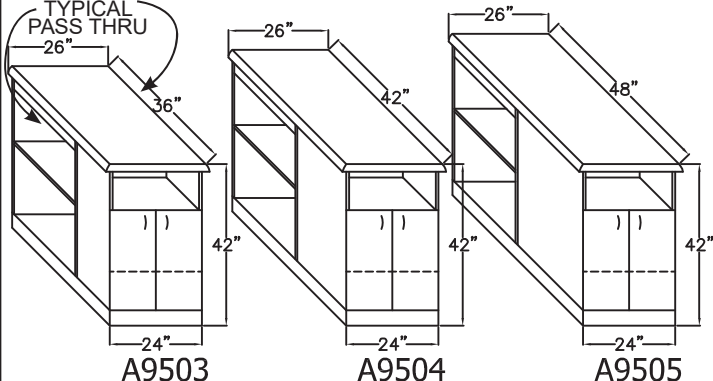

www.proteamtables.com

NOTE: All dimensions shown are nominal. Please define exact length if wall to wall.

rev 021814
©2009-2014 PROTEAM BY HAUSMANN

PROTEAM™

by HAUSMANN

TAPING MODULES - FRONT AND DUAL SIDE ACCESS - 2" UPHOLSTERED TOP

36" HIGH - FINISHED BACKS

42" HIGH - FINISHED BACKS

TAPING MODULES - FRONT ACCESS FULL DEPTH STORAGE - 2" UPHOLSTERED TOPS

36" HIGH - FINISHED BACKS

42" HIGH - FINISHED BACKS

NOTE: You can "Mix & Match" any module on this page to achieve different overall height levels. For example, you can have a 36" high taping module and a 42" high taping module in the same taping station. Please specify on P.O.