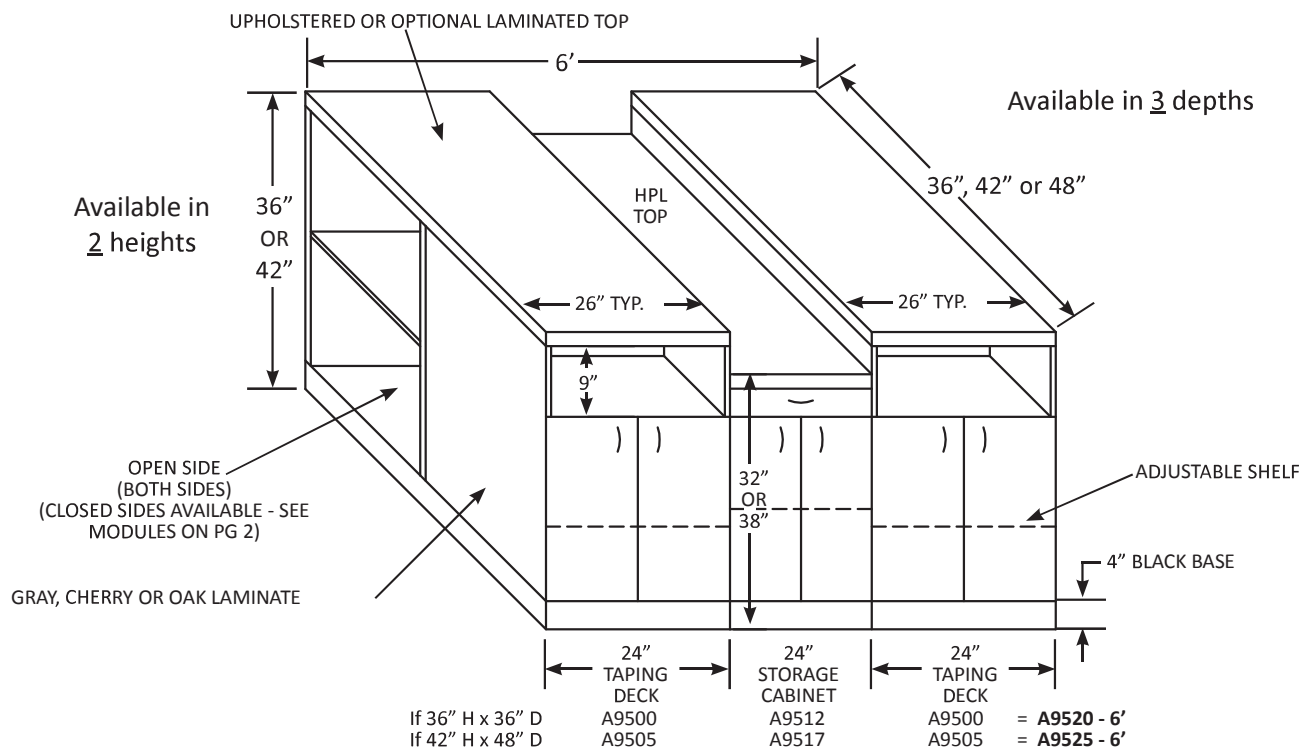

36" HIGH - FINISHED BACKS

42" HIGH - FINISHED BACKS

TAPING MODULES - FRONT ACCESS FULL DEPTH STORAGE - 2" UPHOLSTERED TOPS

36" HIGH - FINISHED BACKS

42" HIGH - FINISHED BACKS

NOTE: You can "Mix & Match" any module on this page to achieve different overall height levels. For example, you can have a 36" high taping module and a 42" high taping module in the same taping station. Please specify on P.O.

STORAGE MODULES - FRONT ACCESS FULL DEPTH STORAGE - 1" LAMINATE TOP

NOTE: Width can be reduced to 18" if needed - Specify 18" W on P.O.

32" HIGH - FINISHED BACKS (FOR USE WITH 36" H TAPING STATION)

38" HIGH - FINISHED BACKS (FOR USE WITH 42" H TAPING STATION)

NOTE: All dimensions shown are nominal. Please define exact length if wall to wall.

Series A952X 2 Seat Modular Taping Station

Shipped as (3) Individual Cabinets

Model A952X

Shown with option:

(2) A926 Fixed Backrests

(2) A918 Full Extension Pull Outs

2 Seat Taping Station with, and without A926 Fixed Backrest (48" deep with backrest). Also available in 42" depth. (Not available in 36" depth.)

<p>A914 Extra (1) Drawer</p>	<p>A918 Full Extension Pull-Out</p>
<p>A943 Hinged Side Access Door</p>	<p>A944* Full Height Doors</p>
<p>A9250 Velcro Wall Pad 24"H x 24"W (2) Shown mounted to wall</p>	<p>A923* (3) Drawers (in lieu of doors)</p>
<p>A924* Waste Hamper and Cut Out</p>	<p>A926* Fixed 75° Upholstered Back 26"H x 10"D Only available on 42"D or 48"D units</p>
<p>A941* Laminate Top with 3mm edging</p>	<p>#A945 Lock #A946 Lock/Bolt A947 4" Satin Finish Wire Pull</p>