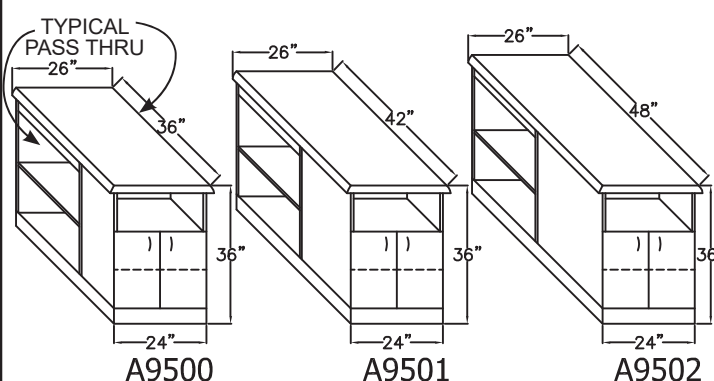

www.proteamtables.com

NOTE: All dimensions shown are nominal. Please define exact length if wall to wall.

rev 021814
©2009-2014 PROTEAM BY HAUSMANN

PROTEAM™

by HAUSMANN

TAPING MODULES - FRONT AND DUAL SIDE ACCESS - 2" UPHOLSTERED TOP

36" HIGH - FINISHED BACKS

42" HIGH - FINISHED BACKS

TAPING MODULES - FRONT ACCESS FULL DEPTH STORAGE - 2" UPHOLSTERED TOPS

36" HIGH - FINISHED BACKS

42" HIGH - FINISHED BACKS

NOTE: You can "Mix & Match" any module on this page to achieve different overall height levels. For example, you can have a 36" high taping module and a 42" high taping module in the same taping station. Please specify on P.O.

STORAGE MODULES - FRONT ACCESS FULL DEPTH STORAGE - 1" LAMINATE TOP

NOTE: Width can be reduced to 18" if needed - Specify 18" W on P.O.

32" HIGH - FINISHED BACKS (FOR USE WITH 36" H TAPING STATION)

38" HIGH - FINISHED BACKS (FOR USE WITH 42" H TAPING STATION)