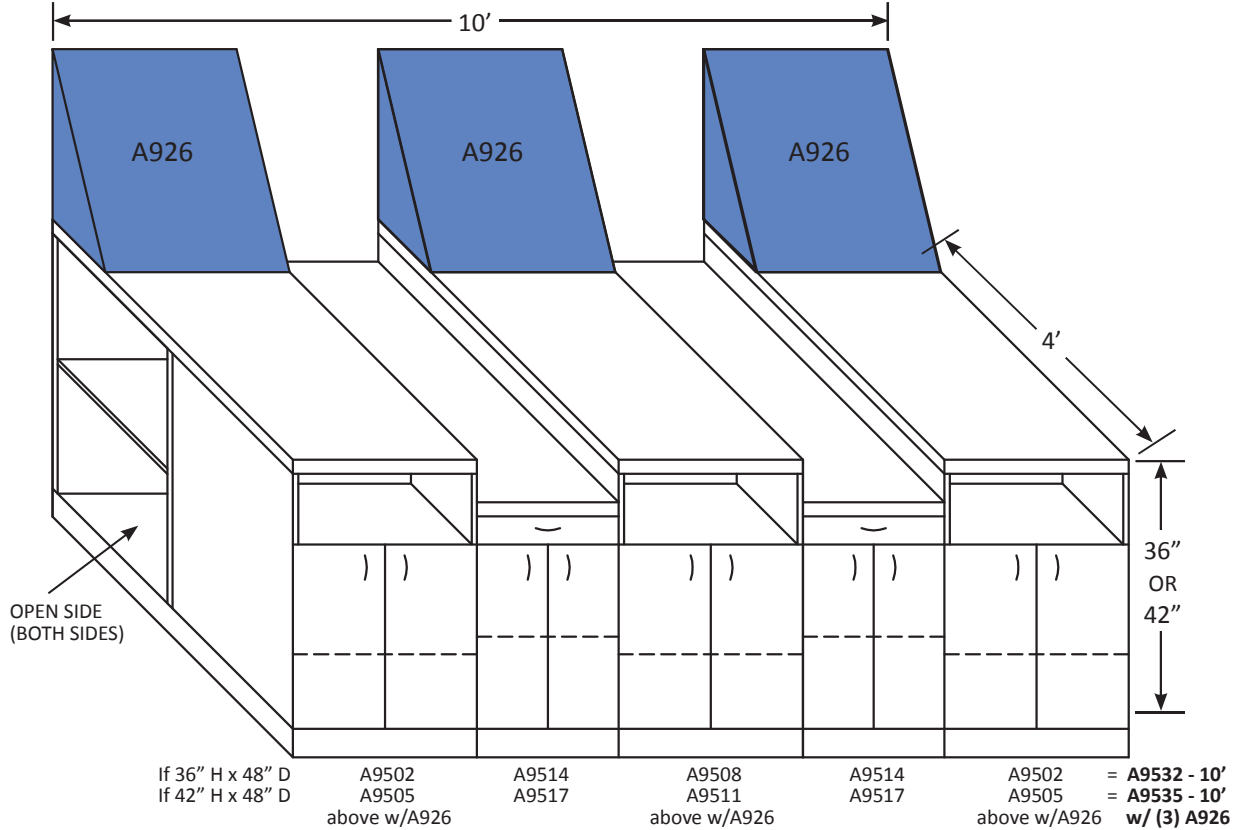

(2) A918 Full Extension Pull Outs

2 Seat Taping Station with, and without A926 Fixed Backrest (48" deep with backrest). Also available in 42" depth. (Not available in 36" depth.)

<p>A914 Extra (1) Drawer</p>	<p>A918 Full Extension Pull-Out</p>
<p>A943 Hinged Side Access Door</p>	<p>A944* Full Height Doors</p>
<p>A9250 Velcro Wall Pad 24"H x 24"W (2) Shown mounted to wall</p>	<p>A923* (3) Drawers (in lieu of doors)</p>
<p>A924* Waste Hamper and Cut Out</p>	<p>A926* Fixed 75° Upholstered Back 26"H x 10"D Only available on 42"D or 48"D units</p>
<p>A941* Laminate Top with 3mm edging</p>	<p>#A945 Lock #A946 Lock/Bolt A947 4" Satin Finish Wire Pull</p>

*FACTORY INSTALLED

NOTE: All dimensions shown are nominal. Please define the exact length if wall to wall.

Series A953X 3 Seat Taping Station

Series A953X 3 Seat Taping Station

Shown with option:
 (2) A923 Drawers
 (2) A924 Waste Hampers

NOTE: All dimensions shown are nominal. Please define exact length if wall to wall.

Series A953X 3 Seat Taping Station

Shown with option:

(3) A926 Fixed Backrests

Series A953X 3 Seat Taping Station

Shown with option:

(3) A9520 Velcro Wallpads

NOTE: All dimensions shown are nominal. Please define exact length if wall to wall.

Series A954X 4 Seat Taping Station

Series A954X 4 Seat Taping Station

Shown with option:
(4) A926 Fixed Backrests