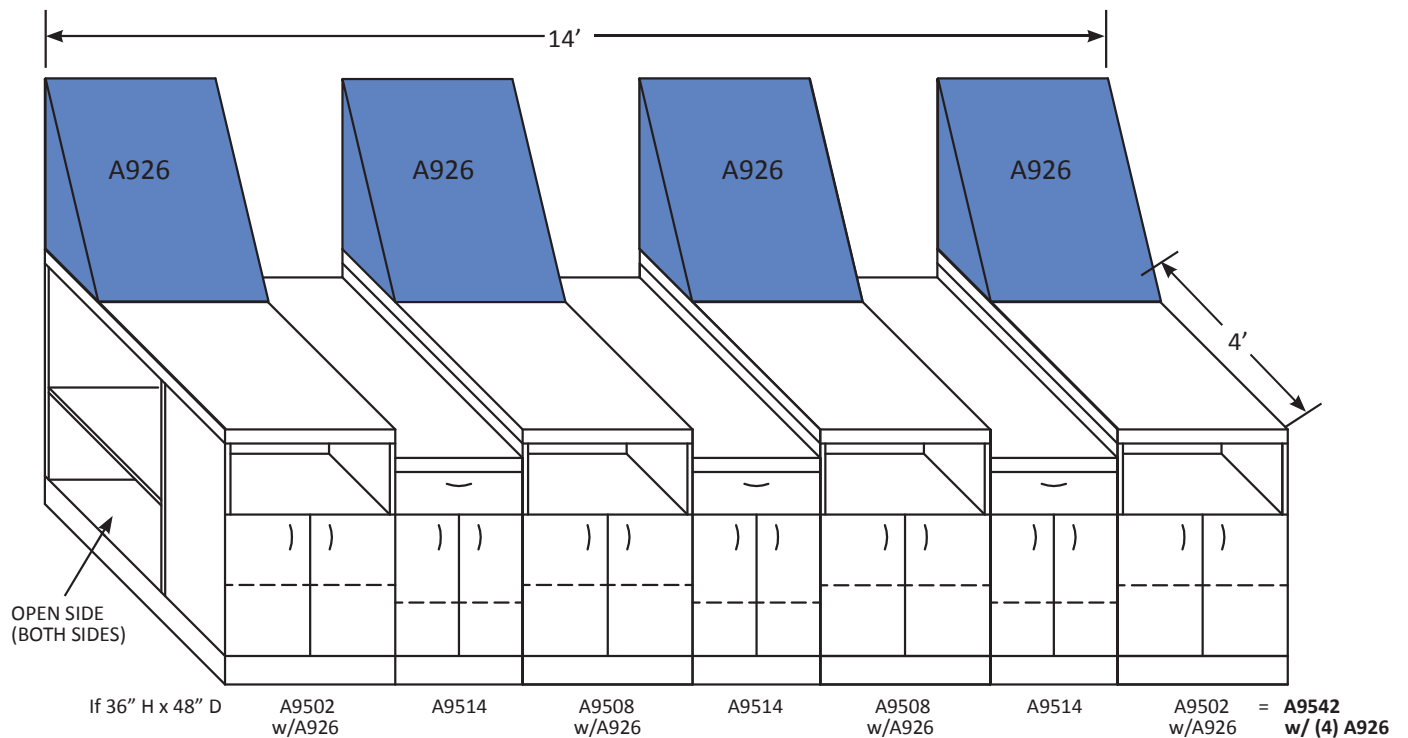

*FACTORY INSTALLED

NOTE: All dimensions shown are nominal. Please define the exact length if wall to wall.

Series A953X 3 Seat Taping Station

Series A953X 3 Seat Taping Station

Shown with option:
 (2) A923 Drawers
 (2) A924 Waste Hampers

NOTE: All dimensions shown are nominal. Please define exact length if wall to wall.

Series A953X 3 Seat Taping Station

Shown with option:

(3) A926 Fixed Backrests

Series A953X 3 Seat Taping Station

Shown with option:

(3) A9520 Velcro Wallpads

NOTE: All dimensions shown are nominal. Please define exact length if wall to wall.

Series A954X 4 Seat Taping Station

Series A954X 4 Seat Taping Station

Shown with option:
(4) A926 Fixed Backrests

Also available in 42" depth. (Not in 36" depth.)

Series A955X 5 Seat Taping Station

Series A955X 5 Seat Taping Station

Shown with option:
 (5) A926 Fixed Backrests
 (4) A924 Waste Hampers

Also available in 42" depth. (Not in 36" depth.)