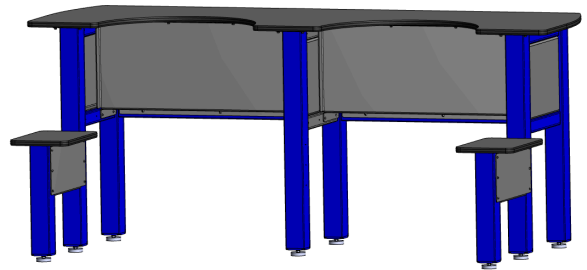

**TOP OPTIONS:**

20" Top 
 24" Top 
 Other " \_\_\_\_\_ " 

**STANDARD TABLE DIMENSIONS:**

**A4120**  
 Single Whirlpool Table  
 46" W  
 38.25" D  
 34" H  
 Qty \_\_\_\_\_

**A4119**  
 Dual Whirlpool Table  
 80.5" W  
 38.25" D  
 34" H  
 Qty \_\_\_\_\_

**A4159**  
 Single Whirlpool Table  
 46" W  
 38.25" D  
 31" H  
 Qty \_\_\_\_\_

**A4162**  
 Dual Whirlpool Table  
 80.5" W  
 38.25" D  
 31" H  
 Qty \_\_\_\_\_

**CUSTOM TABLES:** if you would like to build a custom table, please include the dimensions here.