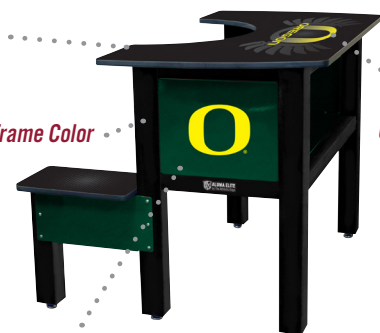

Phenolic Color .....

Frame Color .....

Accent Color