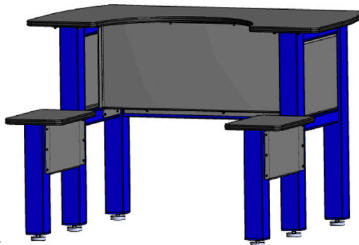

**TOP OPTIONS:**

20" Top 
 24" Top 
 Other " \_\_\_\_\_ " 

**STANDARD TABLE DIMENSIONS:**

**A4120**  
 Single Whirlpool Table  
 46" W  
 38.25" D  
 34" H  
 Qty \_\_\_\_\_

**A4119**  
 Dual Whirlpool Table  
 80.5" W  
 38.25" D  
 34" H  
 Qty \_\_\_\_\_

**A4159**  
 Single Whirlpool Table  
 46" W  
 38.25" D  
 31" H  
 Qty \_\_\_\_\_

**A4162**  
 Dual Whirlpool Table  
 80.5" W  
 38.25" D  
 31" H  
 Qty \_\_\_\_\_

**CUSTOM TABLES:** if you would like to build a custom table, please include the dimensions here.