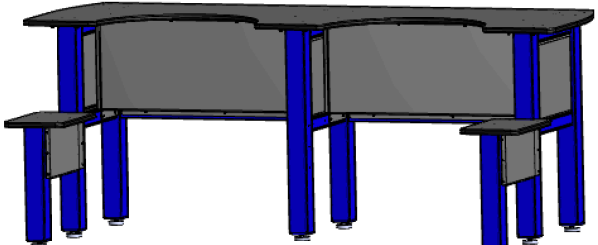

**TOP OPTIONS:**

20" Top 
 24" Top 
 Other " \_\_\_\_\_ " 

**STANDARD TABLE DIMENSIONS:**

**A4120**  
 Single Whirlpool Table  
 46" W  
 38.25" D  
 34" H  
 Qty \_\_\_\_\_

**A4119**  
 Dual Whirlpool Table  
 80.5" W  
 38.25" D  
 34" H  
 Qty \_\_\_\_\_

**A4159**  
 Single Whirlpool Table  
 46" W  
 38.25" D  
 31" H  
 Qty \_\_\_\_\_

**A4162**  
 Dual Whirlpool Table  
 80.5" W  
 38.25" D  
 31" H  
 Qty \_\_\_\_\_

**CUSTOM TABLES:** if you would like to build a custom table, please include the dimensions here.