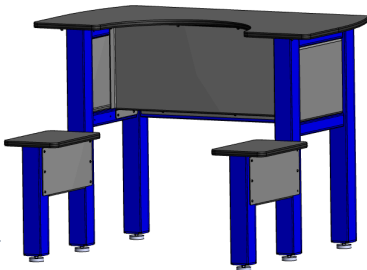

**TOP OPTIONS:**

20" Top 
 24" Top 
 Other " \_\_\_\_\_ " 

**STANDARD TABLE DIMENSIONS:**

**A4120**  
 Single Whirlpool Table  
 46" W  
 38.25" D  
 34" H  
 Qty \_\_\_\_\_

**A4119**  
 Dual Whirlpool Table  
 80.5" W  
 38.25" D  
 34" H  
 Qty \_\_\_\_\_