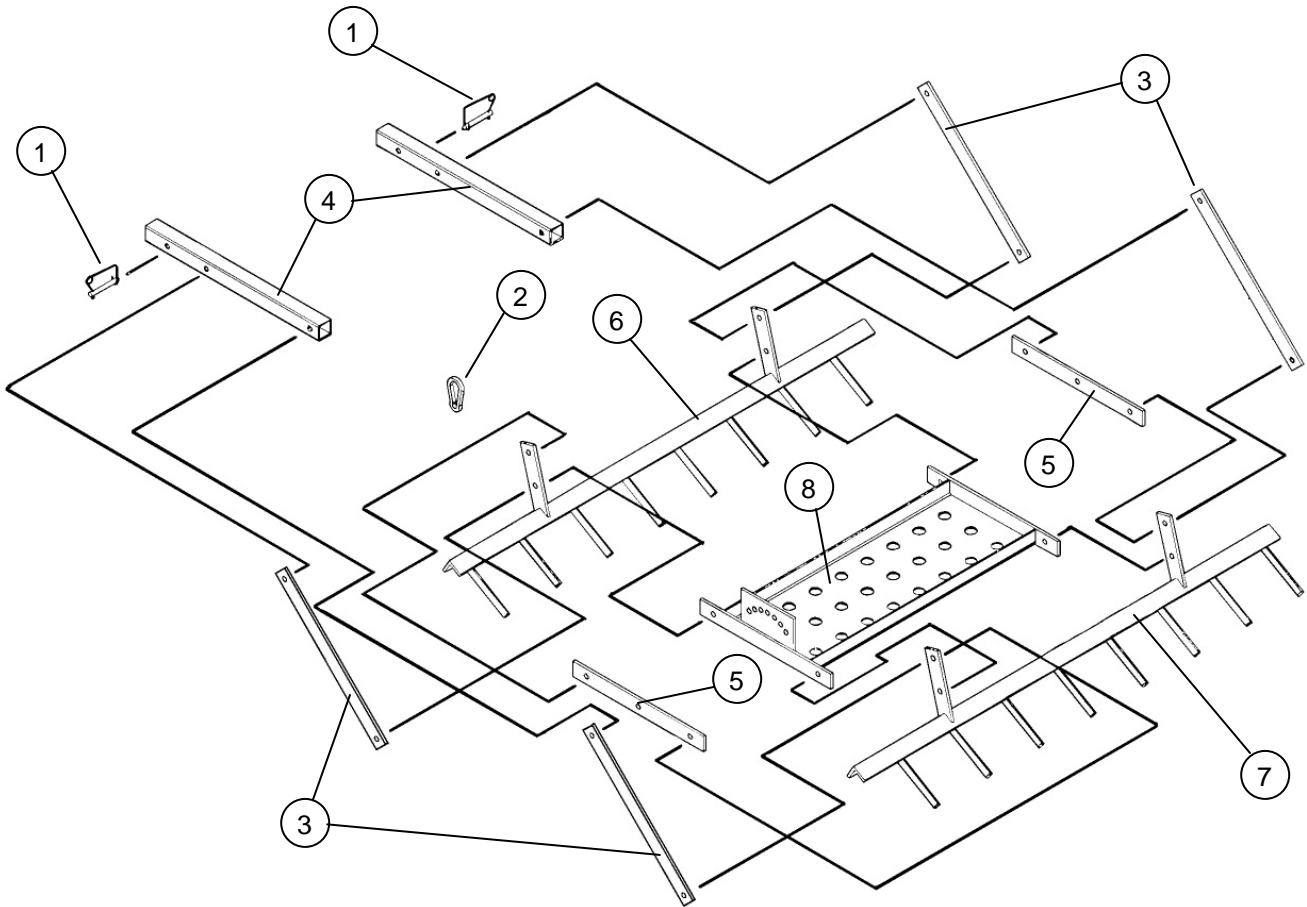

PARTS DRAWING FOR MODEL 543

WHEEL ASSEMBLY AND MOUNTING PARTS

Item	Part #	Description
1	202147	Hex Head Bolt 5/8" x 6.5"
2	212013	Hex Nut - 5/8"
3	214018	Machinery Washer 5/8" I.D. x 1" O.D.
4	214020	Lock Washer - 5/8"
5	214021	Cup Washer
6	226003	Offset Wheel Assy. (15/600 x 6, 4 Ply Turf) (Replace with 226012 - See Below)
	226006	Tire - Replacement (15/600 x 6, 4 Ply Turf)
	243007	Precision Sealed Wheel Bearings (1-3/8" O.D. x 5/8" I.D.)
	600301	Wheel Bearing Spacer

Item	Part #	Description
1	202147	Hex Head Bolt 5/8" x 6.5"
2	212013	Hex Nut - 5/8"
3	214020	Lock Washer - 5/8"
4	214029	Standard Flat Washer - 5/8"
5	214030	Cup Washer
6	226012	Offset Wheel Assy. (15/600 x 6, 4 Ply Turf) (Includes Tire, Rim, Bearing & Spanner Tube)
	226006	Tire - Replacement (15/600 x 6, 4 Ply Turf)
	243015	Precision Sealed Wheel Bearings (2" O.D. x 1" I.D.)
7	600308	Spanner Tube

PARTS FOR OPTIONAL DRAG HARROW (PART # 003800)

<u>Item</u>	<u>Part #</u>	<u>Description</u>
1	216013	Wire Lock Pin
2	222011	Safety Snap Hook
3	500025	Tow Link
4	500026	Support Tube
5	500027	Upper Link Flat
6	800004	Front Harrow Section
7	800005	Rear Harrow Section
8	800009	Harrow Frame