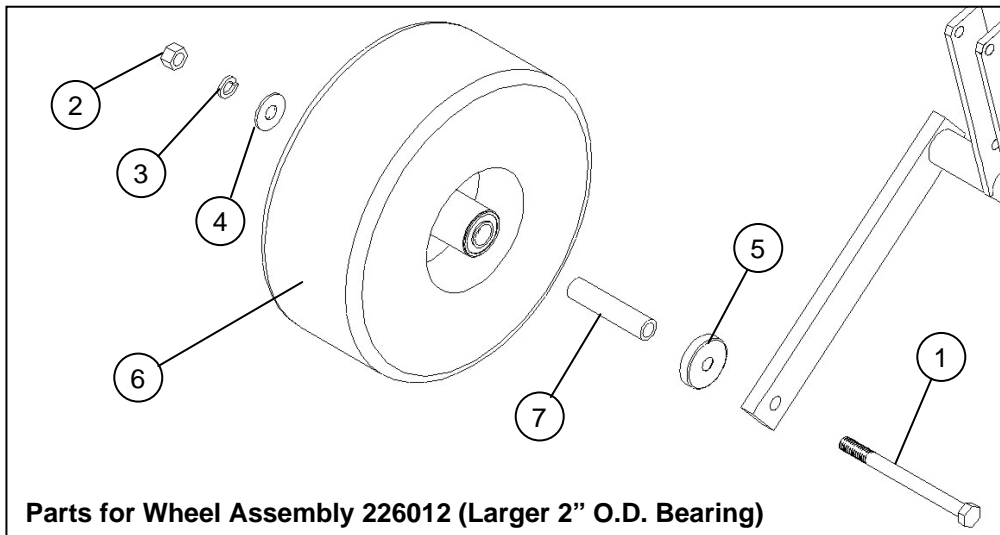

PARTS DRAWING FOR MODEL 543

WHEEL ASSEMBLY AND MOUNTING PARTS

Item	Part #	Description
1	202147	Hex Head Bolt 5/8" x 6.5"
2	212013	Hex Nut - 5/8"
3	214018	Machinery Washer 5/8" I.D. x 1" O.D.
4	214020	Lock Washer - 5/8"
5	214021	Cup Washer
6	226003	Offset Wheel Assy. (15/600 x 6, 4 Ply Turf) (Replace with 226012 - See Below)
	226006	Tire - Replacement (15/600 x 6, 4 Ply Turf)
	243007	Precision Sealed Wheel Bearings (1-3/8" O.D. x 5/8" I.D.)
	600301	Wheel Bearing Spacer

Item	Part #	Description
1	202147	Hex Head Bolt 5/8" x 6.5"
2	212013	Hex Nut - 5/8"
3	214020	Lock Washer - 5/8"
4	214029	Standard Flat Washer - 5/8"
5	214030	Cup Washer
6	226012	Offset Wheel Assy. (15/600 x 6, 4 Ply Turf) (Includes Tire, Rim, Bearing & Spanner Tube)
	226006	Tire - Replacement (15/600 x 6, 4 Ply Turf)
	243015	Precision Sealed Wheel Bearings (2" O.D. x 1" I.D.)
7	600308	Spanner Tube