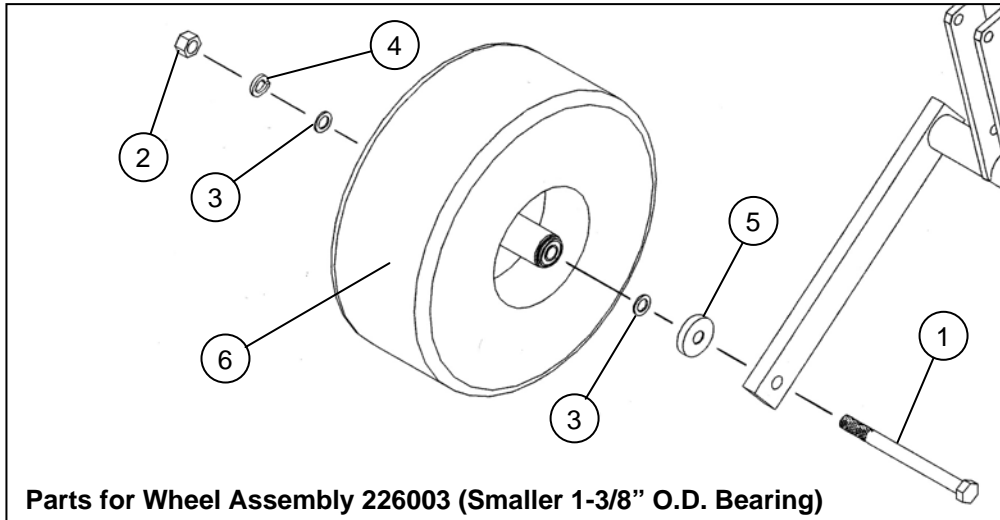

PARTS DRAWING FOR MODEL 543

WHEEL ASSEMBLY AND MOUNTING PARTS

Item	Part #	Description
1	202147	Hex Head Bolt 5/8" x 6.5"
2	212013	Hex Nut - 5/8"
3	214018	Machinery Washer 5/8" I.D. x 1" O.D.
4	214020	Lock Washer - 5/8"
5	214021	Cup Washer
6	226003	Offset Wheel Assy. (15/600 x 6, 4 Ply Turf) (Replace with 226012 - See Below)
	226006	Tire - Replacement (15/600 x 6, 4 Ply Turf)
	243007	Precision Sealed Wheel Bearings (1-3/8" O.D. x 5/8" I.D.)
	600301	Wheel Bearing Spacer

Item	Part #	Description
1	202147	Hex Head Bolt 5/8" x 6.5"
2	212013	Hex Nut - 5/8"
3	214020	Lock Washer - 5/8"
4	214029	Standard Flat Washer - 5/8"
5	214030	Cup Washer
6	226012	Offset Wheel Assy. (15/600 x 6, 4 Ply Turf) (Includes Tire, Rim, Bearing & Spanner Tube)
	226006	Tire - Replacement (15/600 x 6, 4 Ply Turf)
	243015	Precision Sealed Wheel Bearings (2" O.D. x 1" I.D.)
7	600308	Spanner Tube