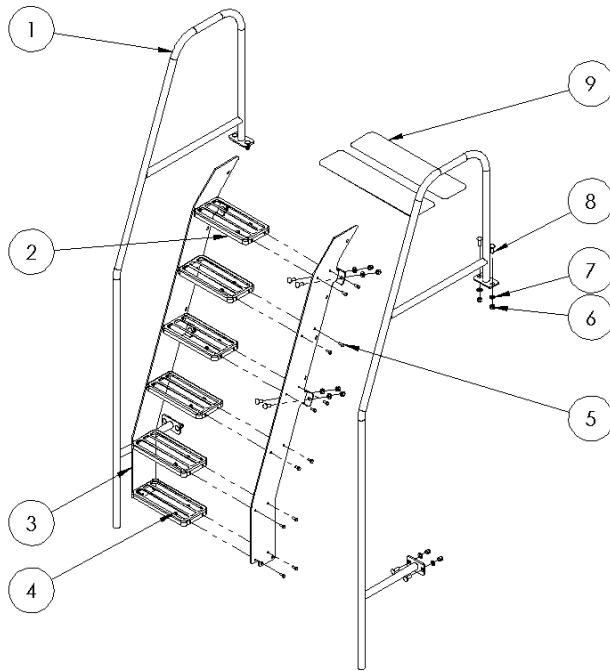

ITEM NO.	PART NUMBER	DESCRIPTION	QTY
1	1010970	TANK	1
2	1014005	COVER PLATE	2
3	1014862	FOAW SEAL SELF-ADHESIVE	2
4	1010660	KNOB M6x20 A2	4
5	1010379	HEX BOLT M20x50 8.8 ZN	4
6	1011440	WASHER M20 ZN	4
7	1011235	HEX LOCK NUT M20 ZN	4
8	1014360	STICKER HORIZON LOGO TANK	1
9	1012421	DSX MADE IN BRIATAIN STICKER KIT	1

DETAIL REAR VIEW  
MESH ASSY SCALE 1:10

1010998	TANK ASSEMBLY	EN	09/2020
---------	---------------	----	---------

ITEM NO.	PART NUMBER	DESCRIPTION	QTY
1	1010970	TANK	1
2	1014100	MESH ASSY	2
3	1014371	BUBBLE GASKET	1
4	1014002	TANK LID	1
5	1014110	MESH SMALL SECTION	1
6	1014019	PLATE	2
7	1013221	HEX NUT THIN M8 A2	8
8	1014020	PLAIN BEARING W COLLAR Ø32/36- 16	2
9	1013030	HEX BOLT M8x40 A2	8
10	1014010	LOCK SHAFT	1
11	1011228	HEX LOCK NUT M10 A2	4
12	1014027	LEVER	1
13	1014028	LINK	2
14	1014031	PIN Ø10x28	2
15	1013237	HEX BOLT M10x35 A2	4
16	1011449	WASHER M12 A2	10
17	1014096	GAS STRUT L330 1300N	2
18	1013238	HEX BOLT M12x50 A2	5
19	1014029	WASHER Ø12.5/20-6	12
20	1011230	HEX LOCK NUT M12 A2	15
21	1014366	HEX BOLT M12x35 A2	6