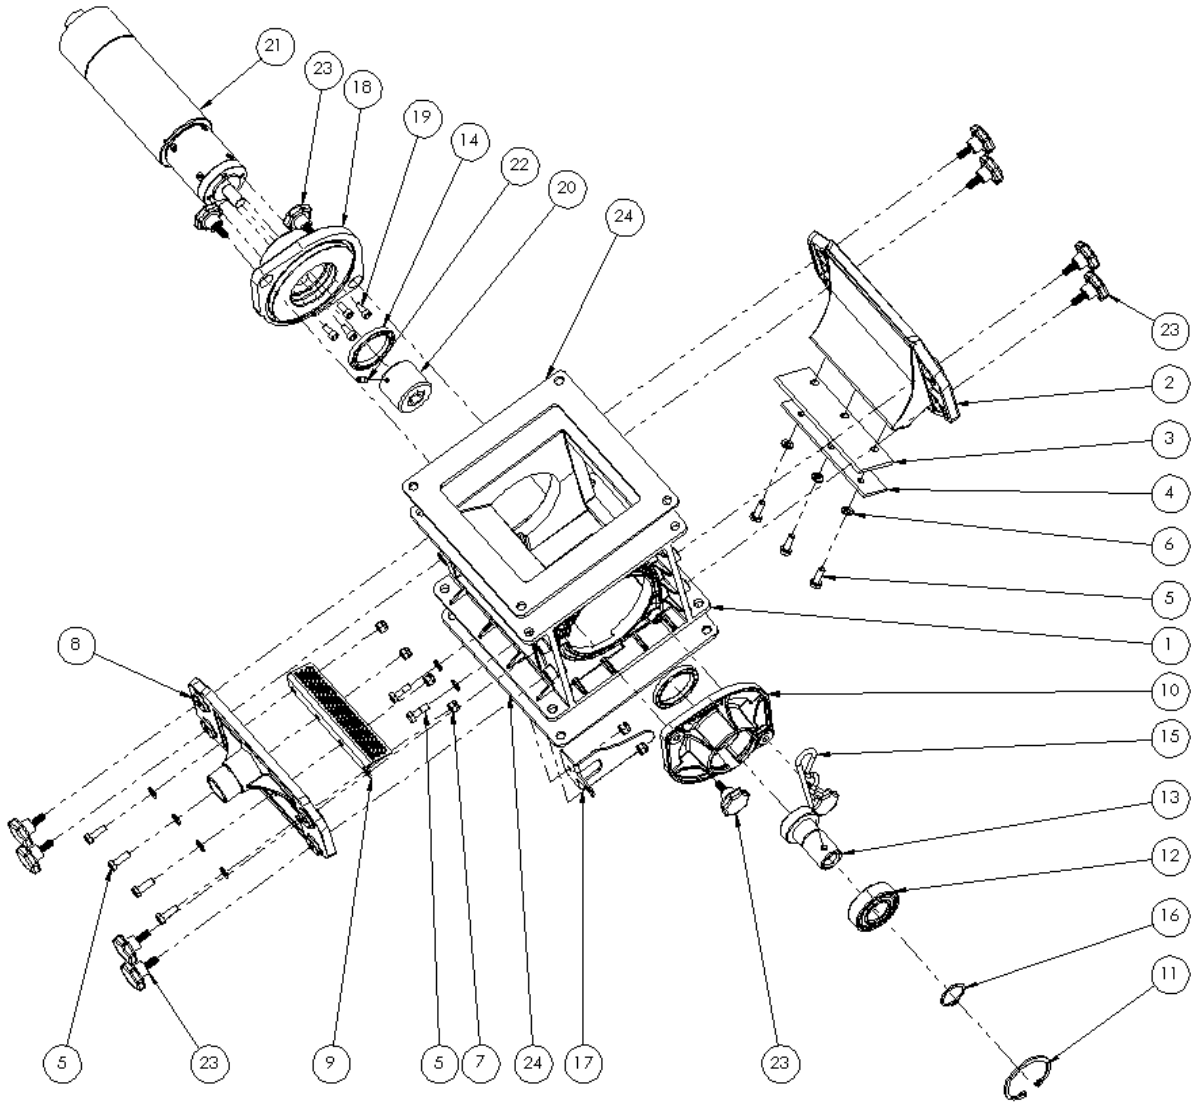

1012300	METERING UNIT ASSEMBLY	EN	09/2020

ITEM NO.	PART NUMBER	DESCRIPTION	QTY
1	1012309	METER HOUSING WITH INSERTS	1
2	1012291	FUNNEL DOOR WITH INSERTS	1
3	1012298	RUBBER SCAPER	1
4	1012297	CLAMPING PLATE	1
5	1014463	HEX BOLT M6x18 A2	9
6	1011446	WASHER M6 A2	9
7	1011226	HEX LOCK NUT M6 A2	6
8	1012305	VENT DOOR	1
9	1012329	MESH PLATE	1
10	1012307	SPINDLE MOUNT	1
11	1011572	CIRCLIP INTERNAL Ø52 A2	1
12	1014429	BALL BEARING 6205 2RS A2	1
13	1011924	SHAFT Ø25/40x60mm	1
14	1011926	RADIAL SHAFT SEAL Ø40/52x5	2
15	1010349	BETA PIN Ø4.5 A2	1
16	1011561	CIRCLIP EXTERNAL Ø25 A2	1
17	1012344	DIVIDER PLATE	1
18	1012290	MOTOR FLANGE	1
19	1011592	CAP SCREW M5x12 8.8 ZN	4
20	1012340	ADAPTOR COUPLING	1
21	1010350	GEARED MOTOR	1
22	1015253	GRUB SCREW M5x12 A2	1
23	1012343	KNOB M6x15 A2	12
24	1014861	FOAM SEAL SELF-ADHESIVE	2