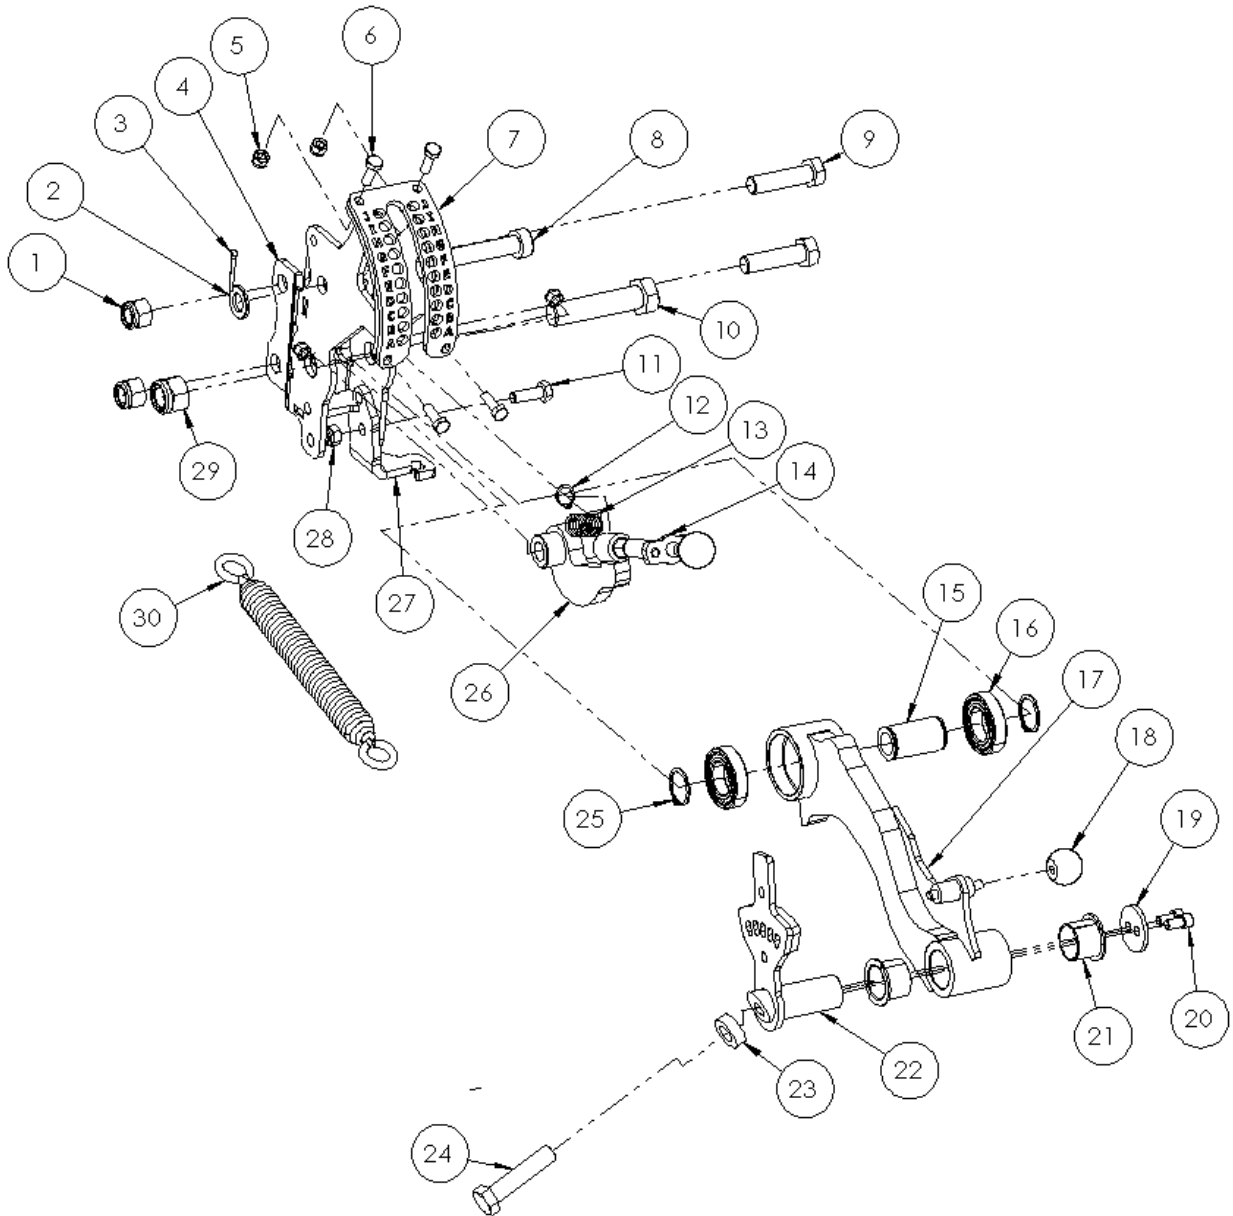

1010653	REAR ASSEMBLY RH	EN	09/2020

ITEM NO.	PART NUMBER	DESCRIPTION	QTY
1	1011233	HEX LOCK NUT M16 ZN	2
2	1011439	WASHER M16 ZN	1
3	1010497	SPLIT PIN Ø4x28mm ZN	1
4	1010644	PACKING ARM SUPPORT	1
5	1011194	HEX LOCK NUT M8 ZN	4
6	1011542	HEX BOLT M8x25 8.8 ZN	4
7	1010657	PLATE DEPTH REGULATION	1
8	1010485	PIN Ø16x78mm	1
9	1011105	HEX BOLT M16x60 8.8 ZN	2
10	1011134	HEX BOLT M20x90 8.8 ZN	1
11	1010209	HEX BOLT M10x30 8.8 ZN	1
12	1010268	CIRCLIP EXTERNAL Ø16 ZN	1
13	1010435	COMPRESSION SPRING Ø20/1,8mm L0=33mm	1
14	1010633	HANDLE	1
15	1010648	AXLE Ø20.5/30-54	1
16	1010439	BALL BEARING 6006 2RS	2
17	1014059	PACKING ARM RH	1
18	1010311	BALL KNOB M8	2
19	1010656	FIXATION PLATE	1
20	1011630	CAP SCREW M8x16 8.8 ZN	2
21	1010655	PLAIN BUSHING W COLLAR Ø30/34-26	2
22	1014056	SHAFT ANGLE ADJUSTMENT	1
23	1010652	SPACER Ø16.5/30-10	1
24	1011107	HEX BOLT M16x70 8.8 ZN	1
25	1011550	CIRCLIP EXTERNAL Ø30 ZN	2
26	1010630	CAM	1
27	1014391	SPRING SUPPORT BRACKET RH	1
28	1011227	HEX LOCK NUT M10 ZN	1
29	1011235	HEX LOCK NUT M20 ZN	1
30	1010028	TENSION SPRING Ø30x5 L0=268mm	1