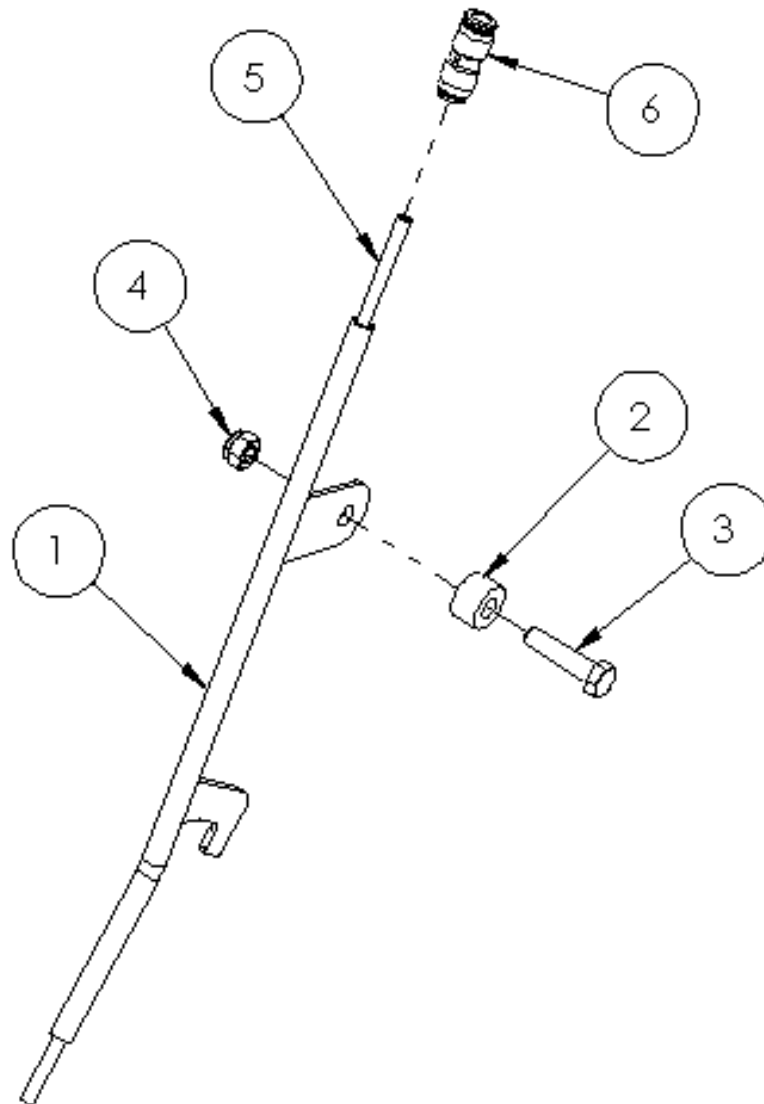

ITEM NO.	PART NUMBER	DESCRIPTION	QTY
1	1013165	SEED TAB	1
2	1011446	WASHER M6 A2	1
3	1014340	HEX BOLT M6x20 A2	1

ITEM NO.	PART NUMBER	DESCRIPTION	QTY
1	1010693	PIN $\varnothing 22 \times 149 \text{mm}$	1
2	1010516	LYNCHPIN $\varnothing 10 \times 45$	1

## RIGHT HAND SCRAPER

ITEM NO.	PART NUMBER	DESCRIPTION	QTY
1	1010427	SCRAPER ARM RH	1
2	1010426	SCRAPER SRING	1
3	1010314	SCRAPER LH	1
4	1011227	HEX LOCK NUT M10 ZN	3
5	1010617	HEX BOLT M10x25 8.8 ZN	1
6	1010420	COACH BOLT M10x35 8.8 ZN	2

## LEFT HAND SCRAPER

ITEM NO.	PART NUMBER	DESCRIPTION	QTY
1	1010426	SCRAPER SRING	1
2	1011227	HEX LOCK NUT M10 ZN	3
3	1010617	HEX BOLT M10x25 8.8 ZN	1
4	1010420	COACH BOLT M10x35 8.8 ZN	2
5	1013168	SCRAPER ARM RH	1
6	1010315	SCRAPER RH	1

ITEM NO.	PART NUMBER	DESCRIPTION	QTY
1	1014661	SUPPORT RH	1
2	1014662	SUPPORT LH	1
3	1014674	CLAMP	2
4	1014676	SUPPORT	2
5	1014673	SUPPORT	2
6	1014523	LOCKING PLATE	2
7	1014610	SPACER $\varnothing 38/72-10$	2
8	1010379	HEX BOLT M20x50 8.8 ZN	8
9	1011235	HEX LOCK NUT M20 ZN	8
10	1011233	HEX LOCK NUT M16 ZN	28
11	1011439	WASHER M16 ZN	28
12	1011103	HEX BOLT M16x50 8.8 ZN	16
13	1011276	HEX BOLT M16x40 8.8 ZN	12