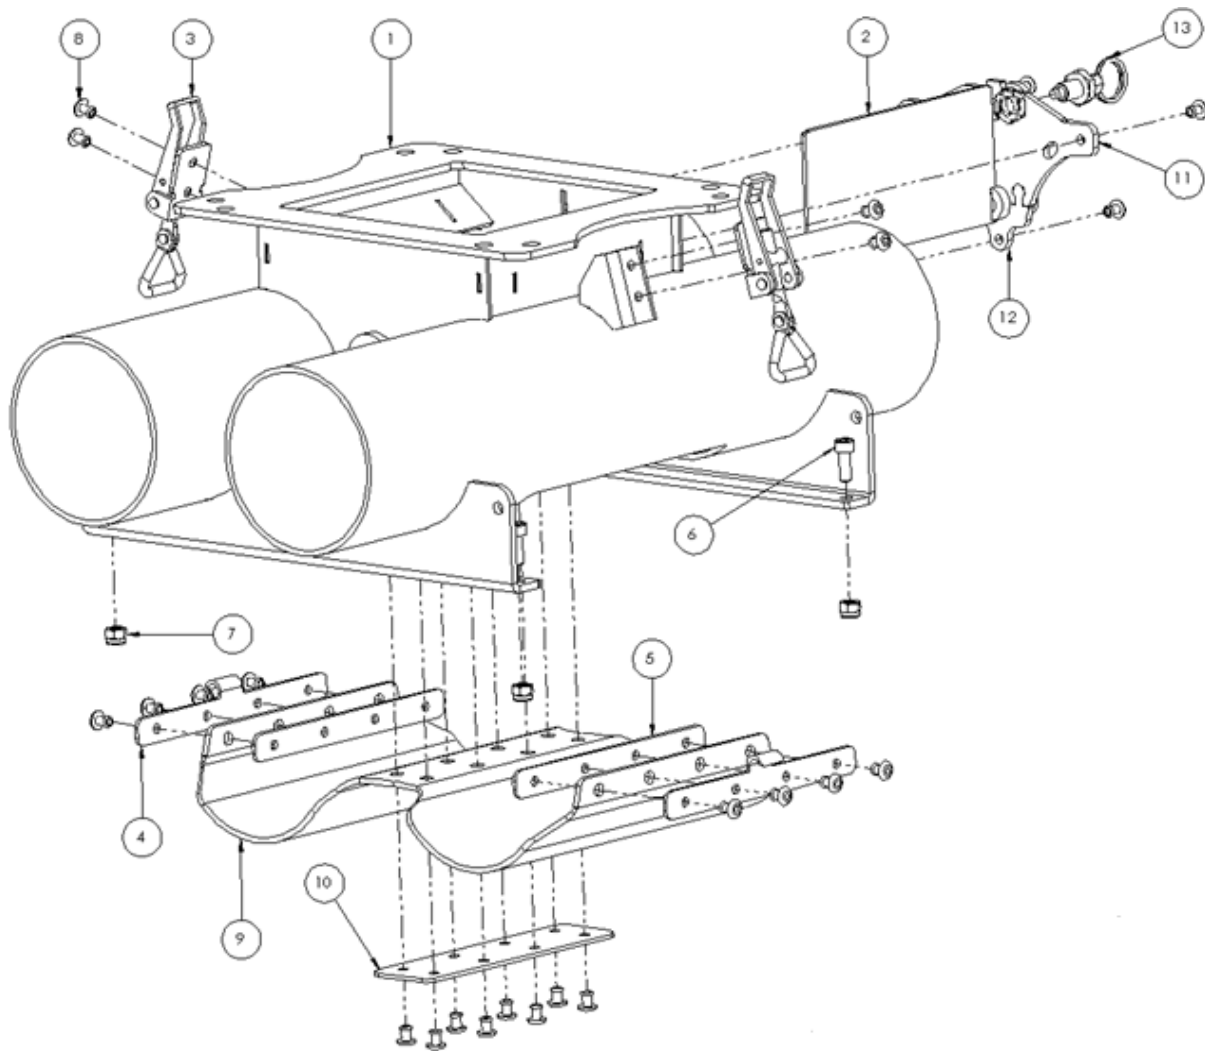

ITEM NO.	PART NUMBER	DESCRIPTION	QTY
1	1010857	INJECTOR BOX DOUBLE $\varnothing$102mm	1
2	1010858	FLAP	1
3	1010700	LATCH ADJUSTABLE A2	2
4	1010808	PLATE	2
5	1010809	PLATE	2
6	1011790	CAP SCREW M6x16 A2	4
7	1011226	HEX LOCK NUT M6 A2	4
8	1013053	PIVET 4.8x12 A2	23
9	1010860	RUBBER FLAP	1
10	1010859	PLATE	1
11	1010861	PLATE	1
12	1010862	PLATE	1
13	1010702	INDEX PLUNGER M10 A2	1
14	1013059	HEX NUT THIN M10 A2	2