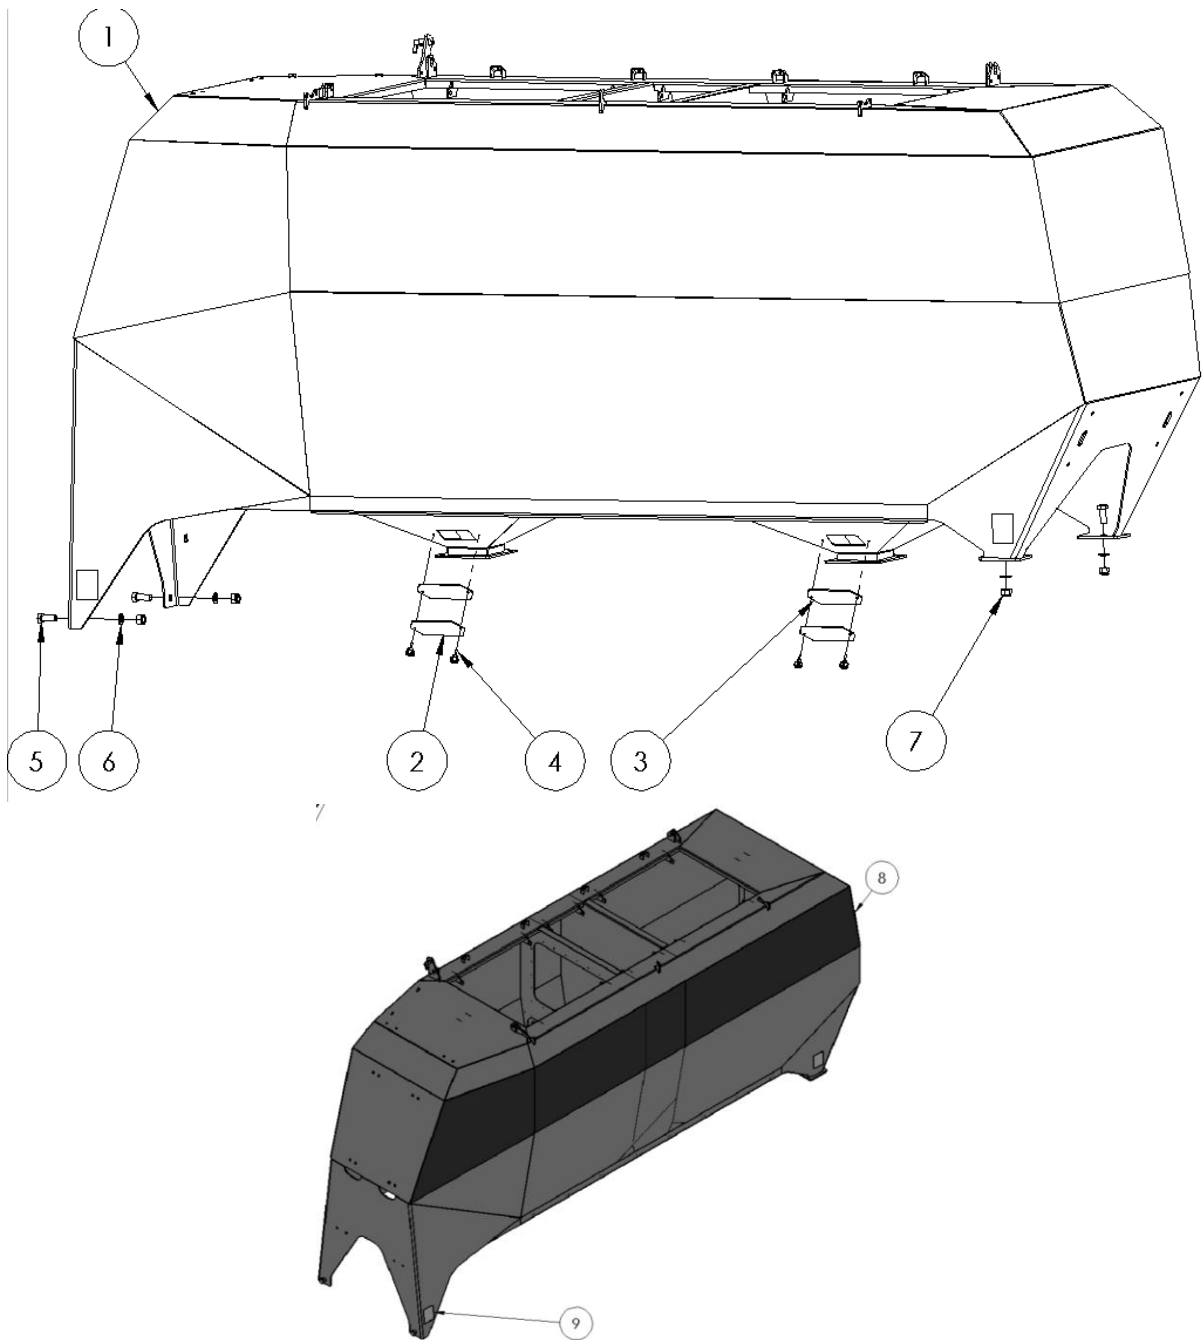

ITEM NO.	PART NUMBER	DESCRIPTION	QTY
1	1010970	TANK	1
2	1014005	COVER PLATE	2
3	1014862	FOAW SEAL SELF-ADHESIVE	2
4	1010660	KNOB M6x20 A2	4
5	1010379	HEX BOLT M20x50 8.8 ZN	4
6	1011440	WASHER M20 ZN	4
7	1011235	HEX LOCK NUT M20 ZN	4
8	1014360	STICKER HORIZON LOGO TANK	1
9	1012421	DSX MADE IN BRIATAIN STICKER KIT	1