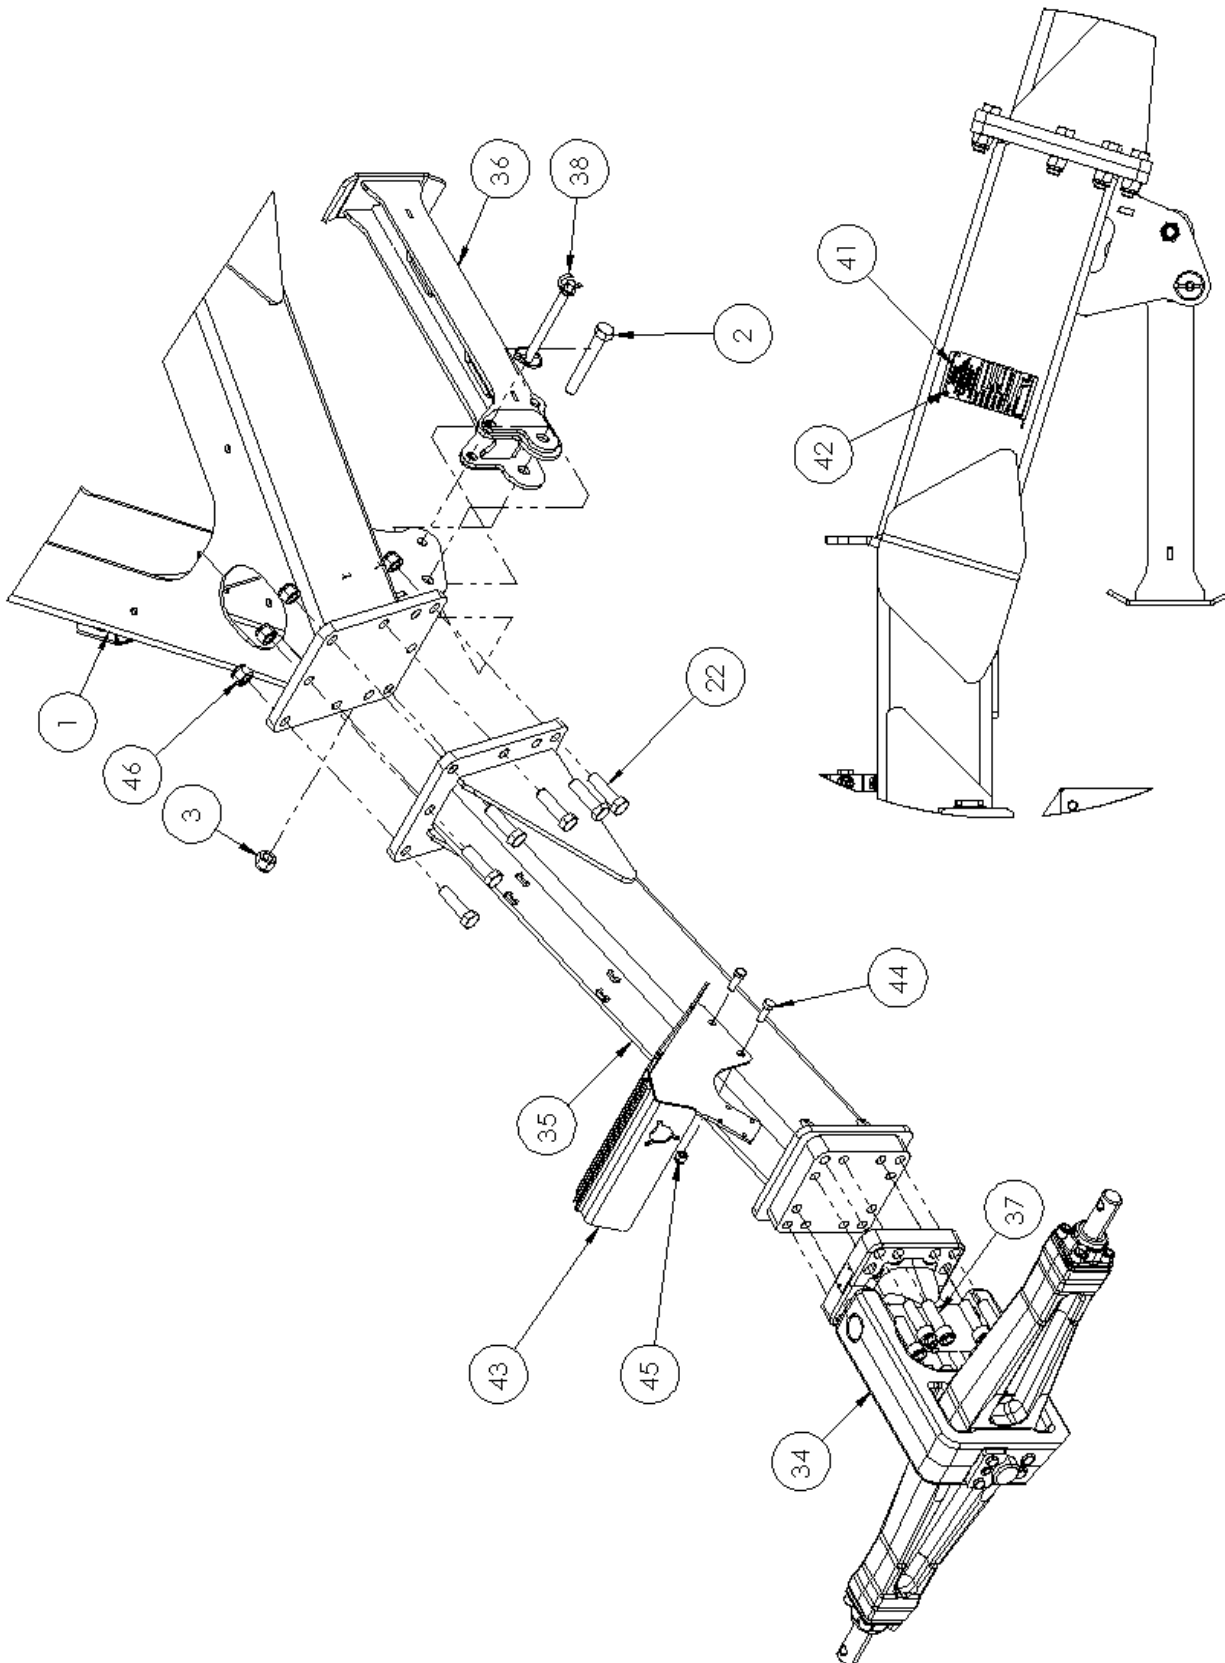

## SPARE PART LIST

1010790	FRONT FRAME OF THE CHASSIS ASSEMBLY	EN	09/2020
---------	-------------------------------------	----	---------

ITEM NO.	PART NUMBER	DESCRIPTION	QTY
2	1011139	HEX BOLT M20x140 8.8 ZN	1
3	1011235	HEX LOCK NUT M20 ZN	13
22	1014976	HEX BOLT M20x70 10.9 ZN	10
34	1010155	LOWER LINKAGE HITCH CAT.3 12XM20	1
35	1010767	HITCH	1
36	1010776	STAND	1
37	1010545	CAP SCREW M20x70 8.8 ZN	12
38	1014120	PIN Ø 16x162mm	1
41	1012101	SERIAL NUMBER PLATE	1
42	1012016	DRIVE SCREW Ø 2.9X8mm	4
43	1010942	HOSE SUPPORT	1
44	1011541	HEX BOLT M12x35 8.8 ZN	2
45	1011229	HEX LOCK NUT M12 ZN	2
46	1014976	HEX LOCK NUT M20 10.9 ZN	10

ITEM NO.	PART NUMBER	DESCRIPTION	QTY
3	1011235	HEX LOCK NUT M20 ZN	21
5	1010546	SPHERICAL PLAIN BEARING Ø50	6
6	1013006	CIRCLIP INTERNAL Ø75 ZN	6
10	1010124	FIXATION PLATE PIN Ø50mm	6
17	1011233	HEX LOCK NUT M16 ZN	18
18	1010789	AXLE SUPPORT	1
19	1010708	PIN Ø50 L100/120	2
20	1010793	AXLE ASSEMBLY	1
21	1010680	HYDRAULIC CYLINDER Ø100/60 S300	2
23	1011351	HEX BOLT M16x55 8.8 ZN	10
25	1010711	FIXATION PLATE PIN Ø40mm	4
26	1010712	PIN Ø40 L170/190	2
27	1010710	PIN Ø40 L150/170	2
28	1010147	GREASE NIPPLE M8X1 ZN	6
29	1011374	HEX BOLT M20x60 8.8 ZN	12
39	1014221	STROKE LIMITER Ø40-60 12.7mm	2
40	1014223	STROKE LIMTIER Ø40-60 31.8mm	4