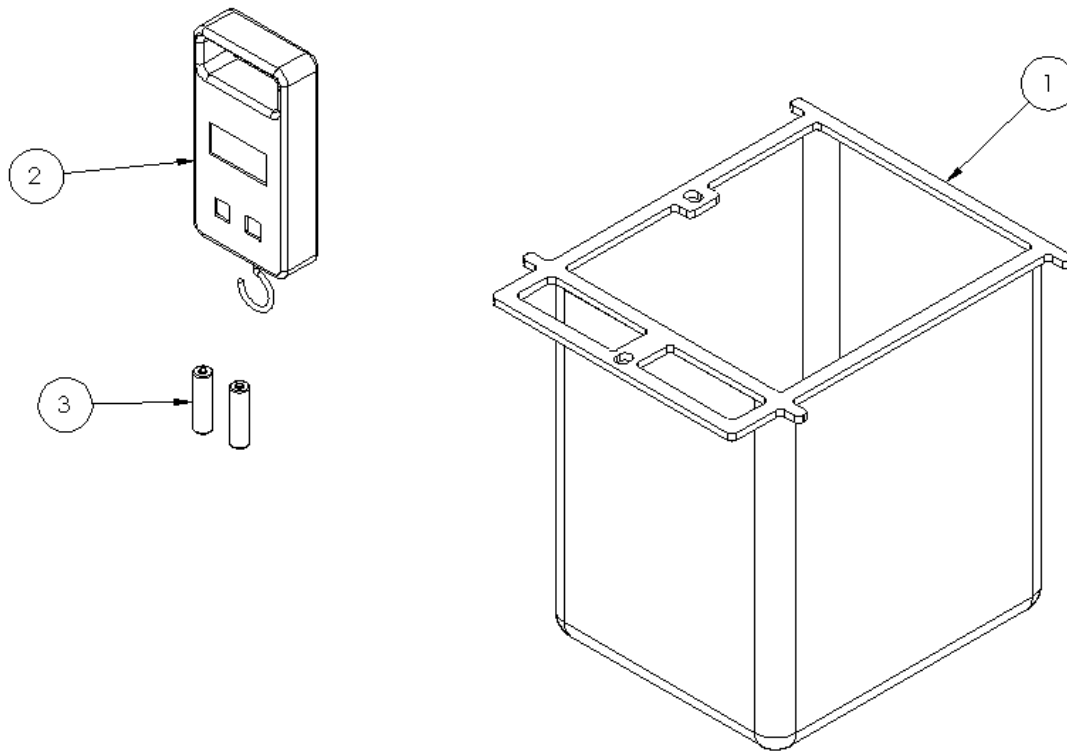

ITEM NO.	PART NUMBER	DESCRIPTION	QTY
1	1014504	CALIBRATION BAG ASSEMBLY	1
2	1014505	HANDHELD SCALE	1
3	1014520	BATTERY AAA	2