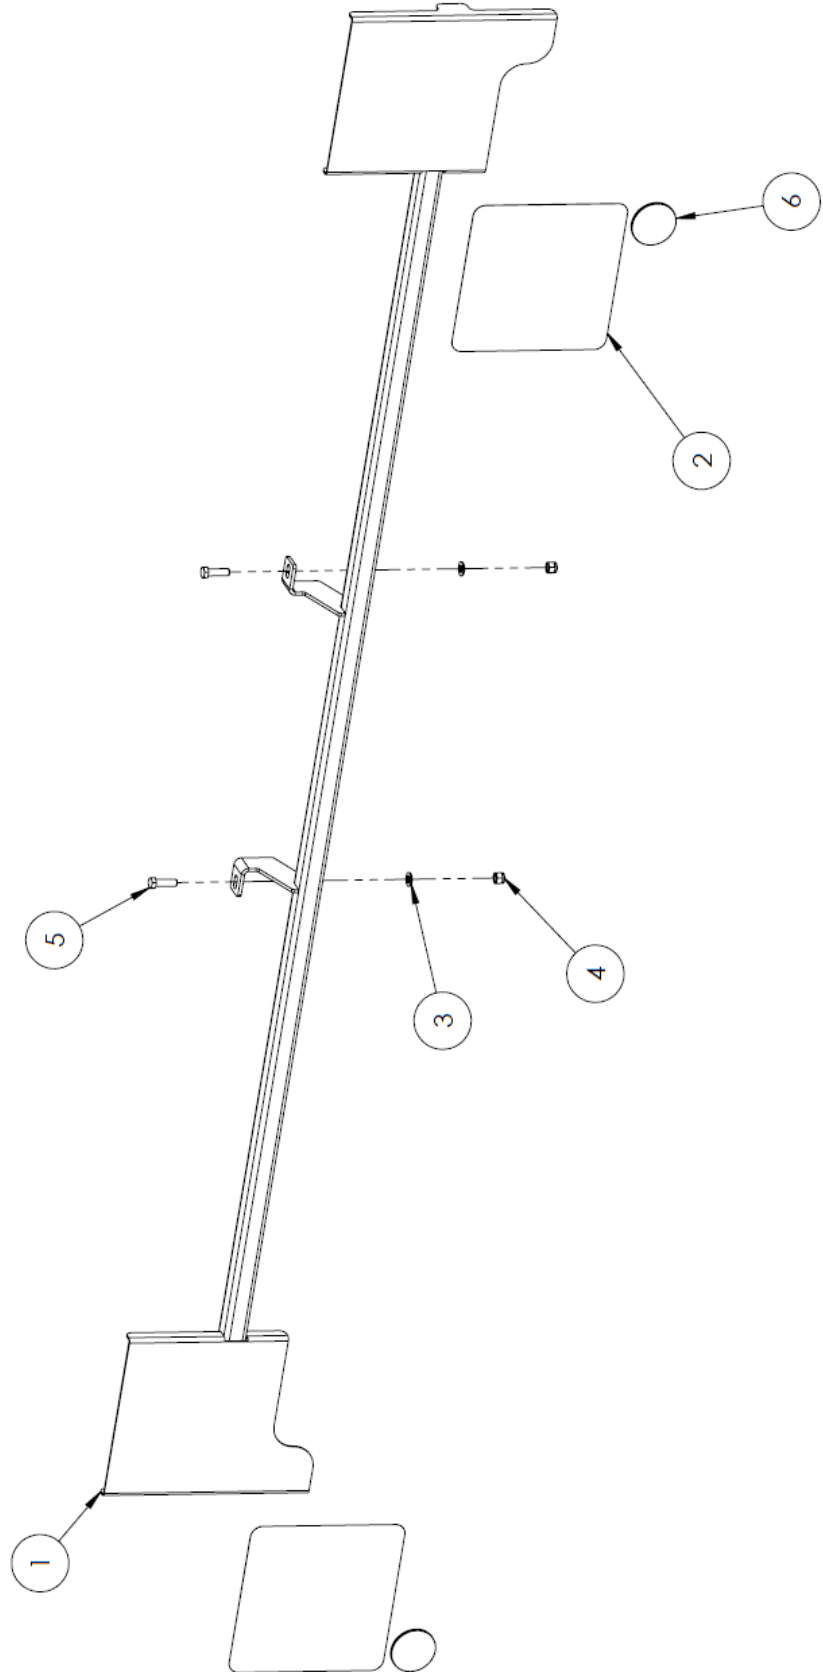

STRIPES ON WARNING SIGNS SHALL RUN UNDER 45deg
DOWNWARDS AND OUTWARDS