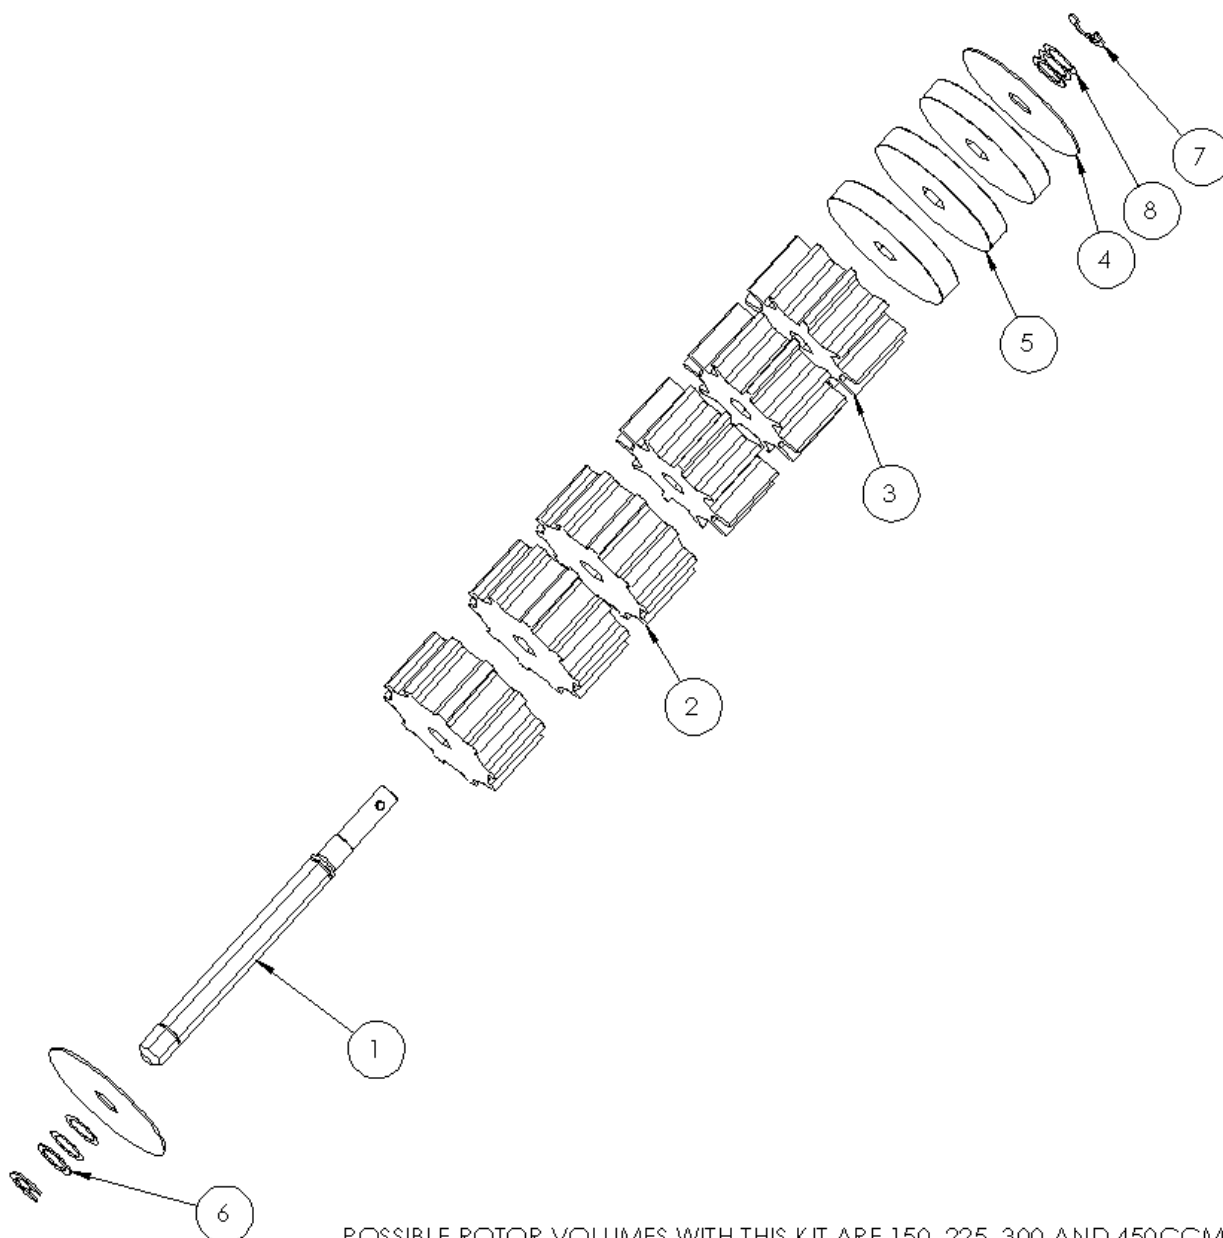

POSSIBLE ROTOR VOLUMES WITH THIS KIT ARE 150, 225, 300 AND 450CCM

ITEM NO.	PART NUMBER	DESCRIPTION	QTY
1	1014229	ROTOR SHAFT 17mm HEXAGONAL	1
2	1014230	METERING WHEEL 75ccm $\varnothing$100x48 PLASTIC	3
3	1014232	METERING WHEEL 150ccm $\varnothing$100x48 PLASTIC	3
4	1014240	DISC $\varnothing$100x1.5	2
5	1014241	SPACER WHEEL $\varnothing$100x16 PLASTIC	3
6	1014242	SHIM WASHER $\varnothing$20/28x1 A2	2
7	1010228	LOCK WASHER $\varnothing$15 A2	2
8	1014243	SHIM WASHER $\varnothing$20/28x0.2 A2	4