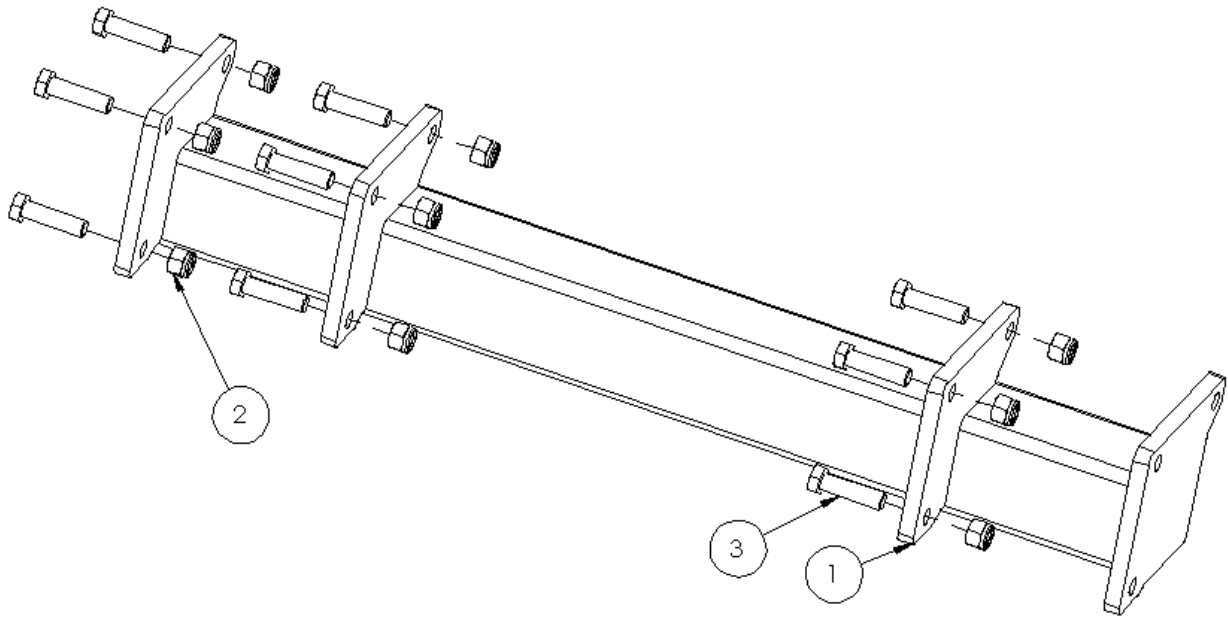

ITEM NO.	PART NUMBER	DESCRIPTION	QTY
3	1011235	HEX LOCK NUT M20 ZN	21
5	1010546	SPHERICAL PLAIN BEARING Ø50	6
6	1013006	CIRCLIP INTERNAL Ø75 ZN	6
10	1010124	FIXATION PLATE PIN Ø50mm	6
17	1011233	HEX LOCK NUT M16 ZN	18
18	1010789	AXLE SUPPORT	1
19	1010708	PIN Ø50 L100/120	2
20	1010793	AXLE ASSEMBLY	1
21	1010680	HYDRAULIC CYLINDER Ø100/60 S300	2
23	1011351	HEX BOLT M16x55 8.8 ZN	10
25	1010711	FIXATION PLATE PIN Ø40mm	4
26	1010712	PIN Ø40 L170/190	2
27	1010710	PIN Ø40 L150/170	2
28	1010147	GREASE NIPPLE M8X1 ZN	6
29	1011374	HEX BOLT M20x60 8.8 ZN	12
39	1014221	STROKE LIMITER Ø40-60 12.7mm	2
40	1014223	STROKE LIMTIER Ø40-60 31.8mm	4

ITEM NO.	PART NUMBER	DESCRIPTION	QTY
1	1010761	WING EXTENSION 1000mm LH	1
2	1011105	HEX BOLT M16x60 8.8 ZN	4
3	1011233	HEX LOCK NUT M16 ZN	10
4	1011117	HEX BOLT M16x140 8.8 ZN	6

ITEM NO.	PART NUMBER	DESCRIPTION	QTY
1	1010762	WING EXTENSION 1000mm RH	1
2	1011105	HEX BOLT M16x60 8.8 ZN	4
3	1011233	HEX LOCK NUT M16 ZN	10
4	1011117	HEX BOLT M16x140 8.8 ZN	6

ITEM NO.	PART NUMBER	DESCRIPTION	QTY
1	1010921	WING EXTENSION 500mm LH	1
2	1011105	HEX BOLT M16x60 8.8 ZN	4
3	1011233	HEX LOCK NUT M16 ZN	10
4	1011117	HEX BOLT M16x140 8.8 ZN	6

ITEM NO.	PART NUMBER	DESCRIPTION	QTY
1	1013233	WING EXTENSION 500mm RH	1
2	1011105	HEX BOLT M16x60 8.8 ZN	4
3	1011233	HEX LOCK NUT M16 ZN	10
4	1011117	HEX BOLT M16x140 8.8 ZN	6