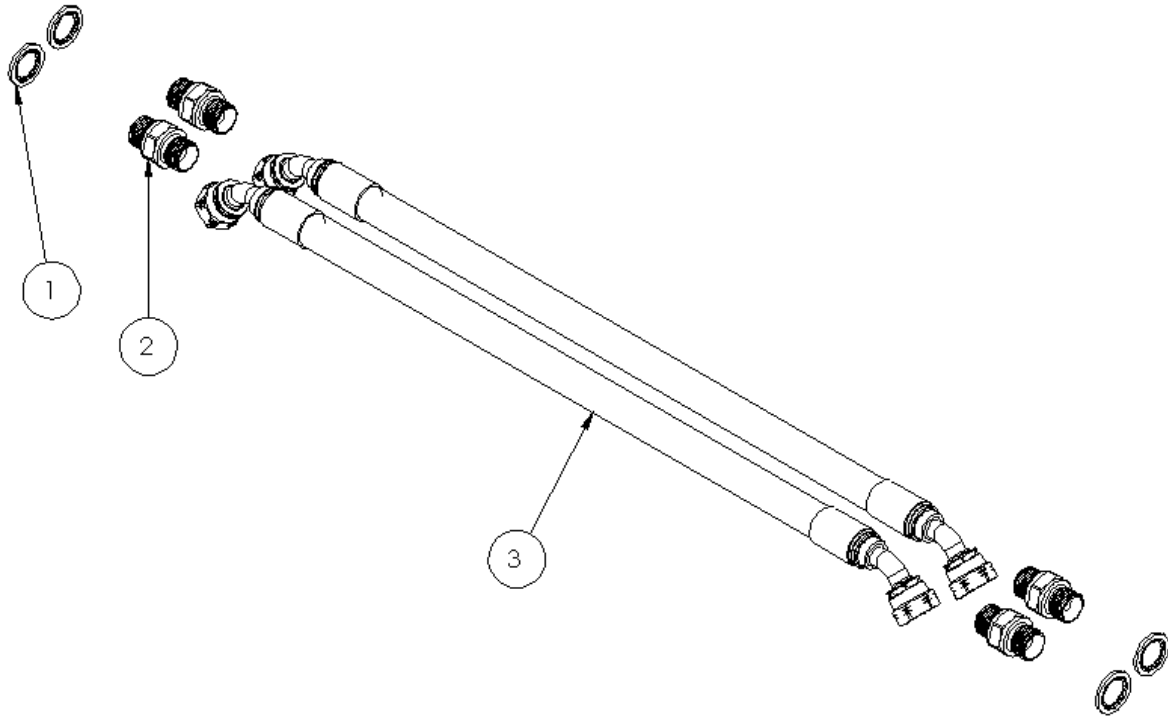

ITEM NO.	PART NUMBER	DESCRIPTION	QTY
1	1012018	3/8" DOWTY SEAL	4
2	1012035	ADAPTOR M/M 3/8" BSP	4
3	1010531	HYDRAULIC HOSE 3/8" BSP 45DEG – 3/8" BSP 45DEG	2