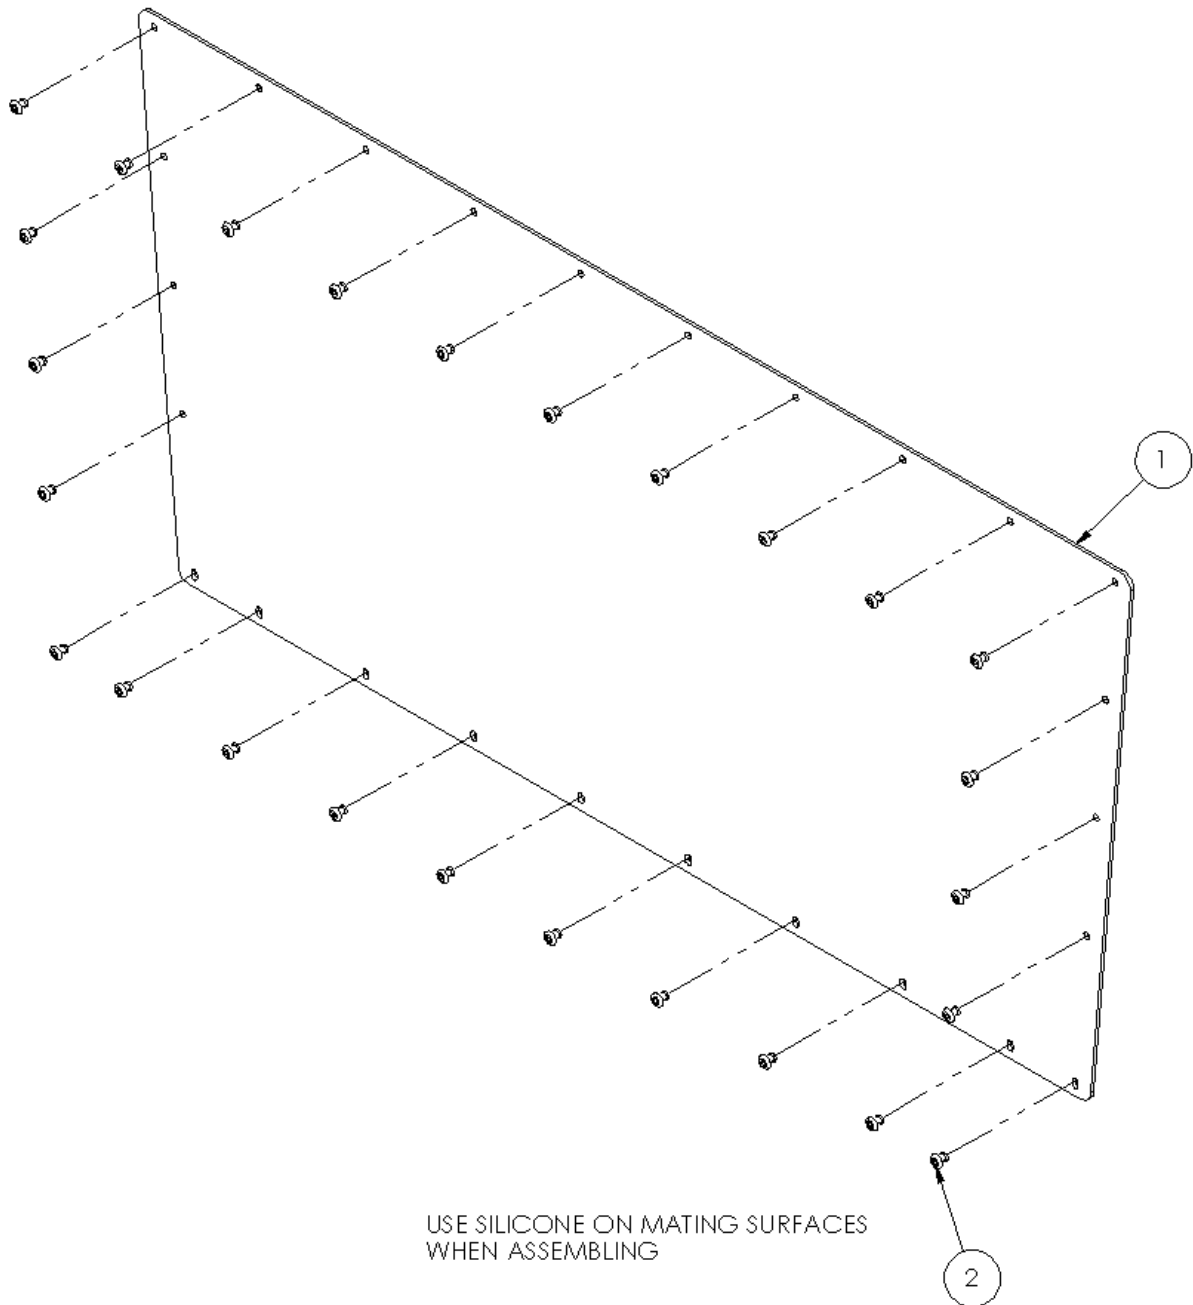

ITEM NO.	PART NUMBER	DESCRIPTION	QTY
1	1010999	COVER PLATE	1
2	1013053	RIVET 4.8x12 A2	26