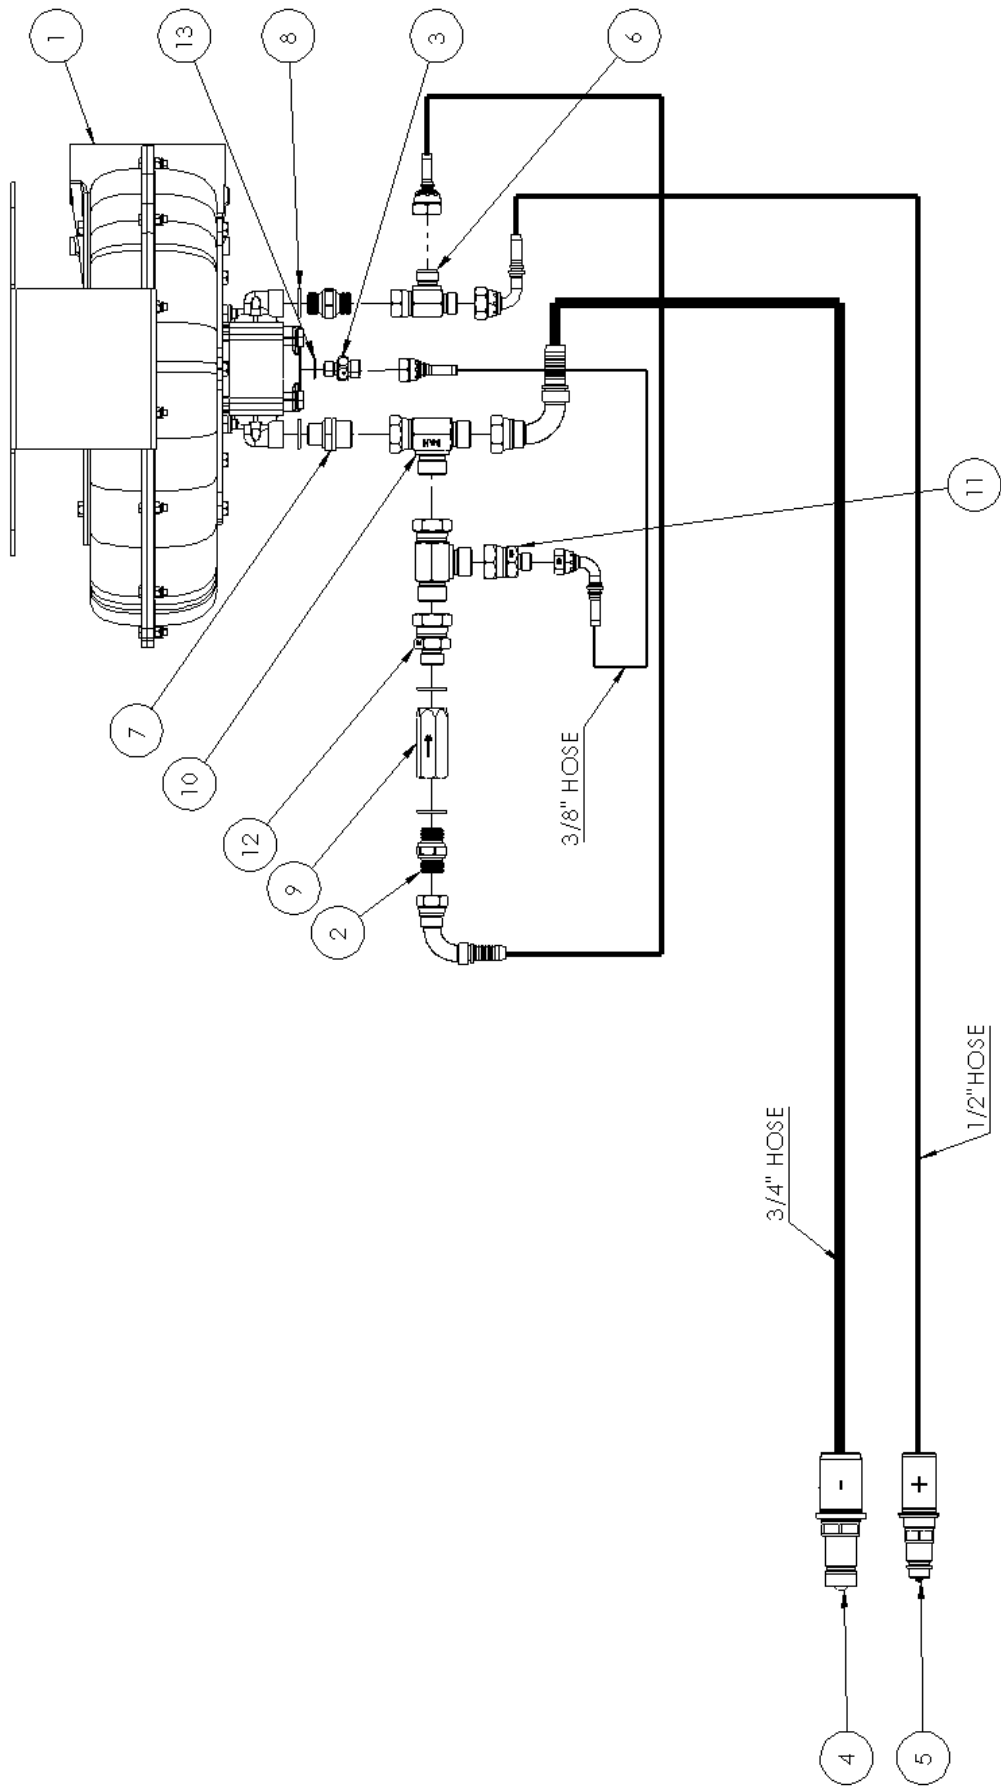

1015132	HYDRAULICS KIT FOR PNEUMATIC FAN	EN	09/2020

ITEM NO.	PART NUMBER	DESCRIPTION	QTY
1	1012402	SHROUDED FAN ASSEMBLY	1
2	1012098	ADAPTOR M/M 1/2" BSP	2
3	1010938	ADAPTOR M/M 1/4" / 3/8" BSP	1
4	1014470	COUPLER BLACK – BG4	1
5	1014472	COUPLER GREY + BG3	1
6	1015133	TEE M/M/F 1/2" BSP	1
7	1014547	ADAPTOR M/M/ 1/2" / 3/4" BSP	1
8	1012019	1/2" DOWTY SEAL	4
9	1014074	CHECK VAVLE 1/2" BSP 0.5 BAR	1
10	1015139	TEE M/F/M 3/4" BSP	2
11	1015137	ADAPTOR 3/8" BSP x 3/4" BSP M/F	1
12	1015142	ADAPTOR 3/8" BSP x 1/2" BSP M/F	1
13	1010939	1/4" DOWTY SEAL	1