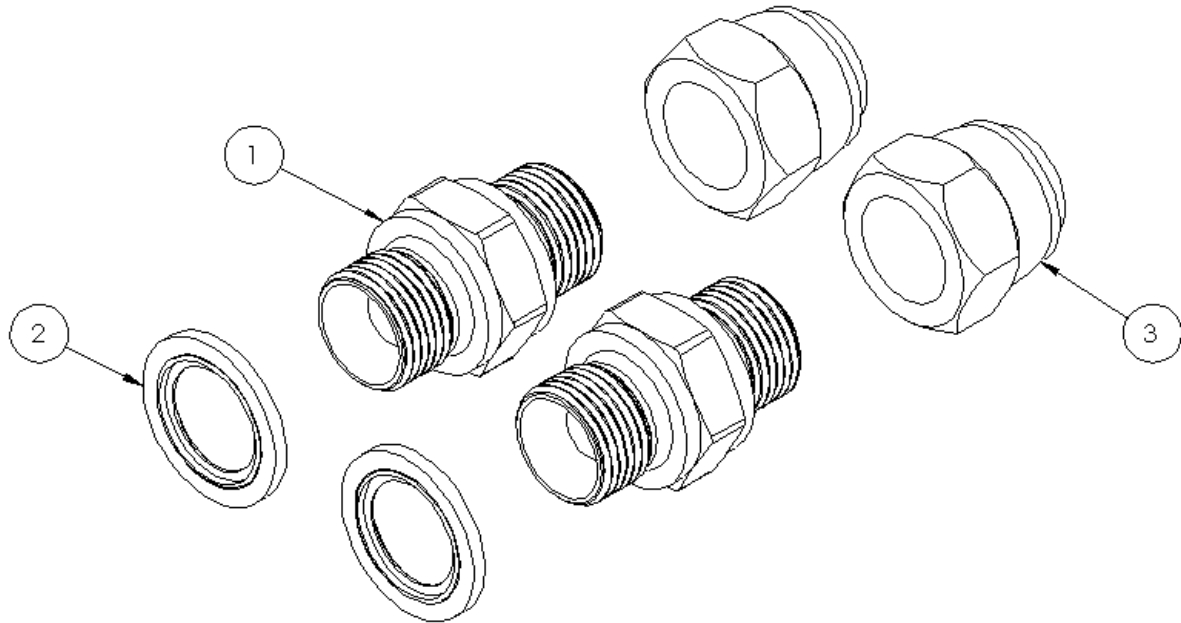

ITEM NO.	PART NUMBER	DESCRIPTION	QTY
1	1012035	ADAPTOR M/M 3/8" BSP	2
2	1012018	3/8" DOWTY SEAL	2
3	1014375	END CAP 3/8" BSP	2