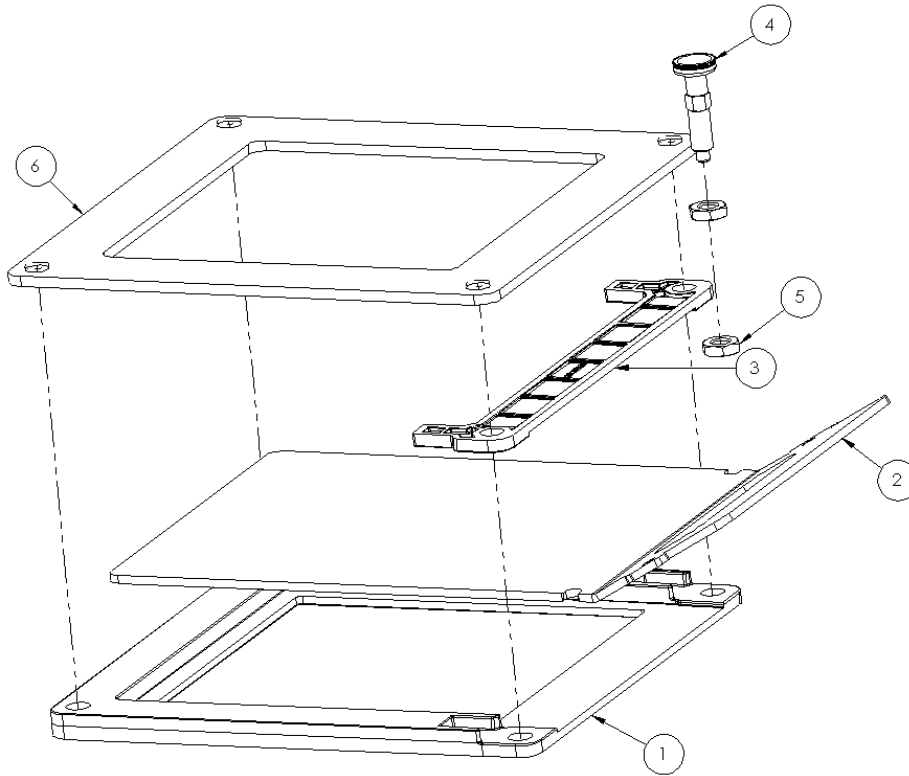

ITEM NO.	PART NUMBER	DESCRIPTION	QTY
1	1012336	GUILLOTINE FRAME LOWER	1
2	1012337	GUILLOTINE DOOR	1
3	1012342	GUILLOTINE FRAME UPPER	1
4	1012339	INDEX PLUNGER M8 Ø5 A2	1
5	1013221	HEX NUT THIN M8 A2	2
6	1014861	FOAM SEAL SELF-ADHESIVE	1