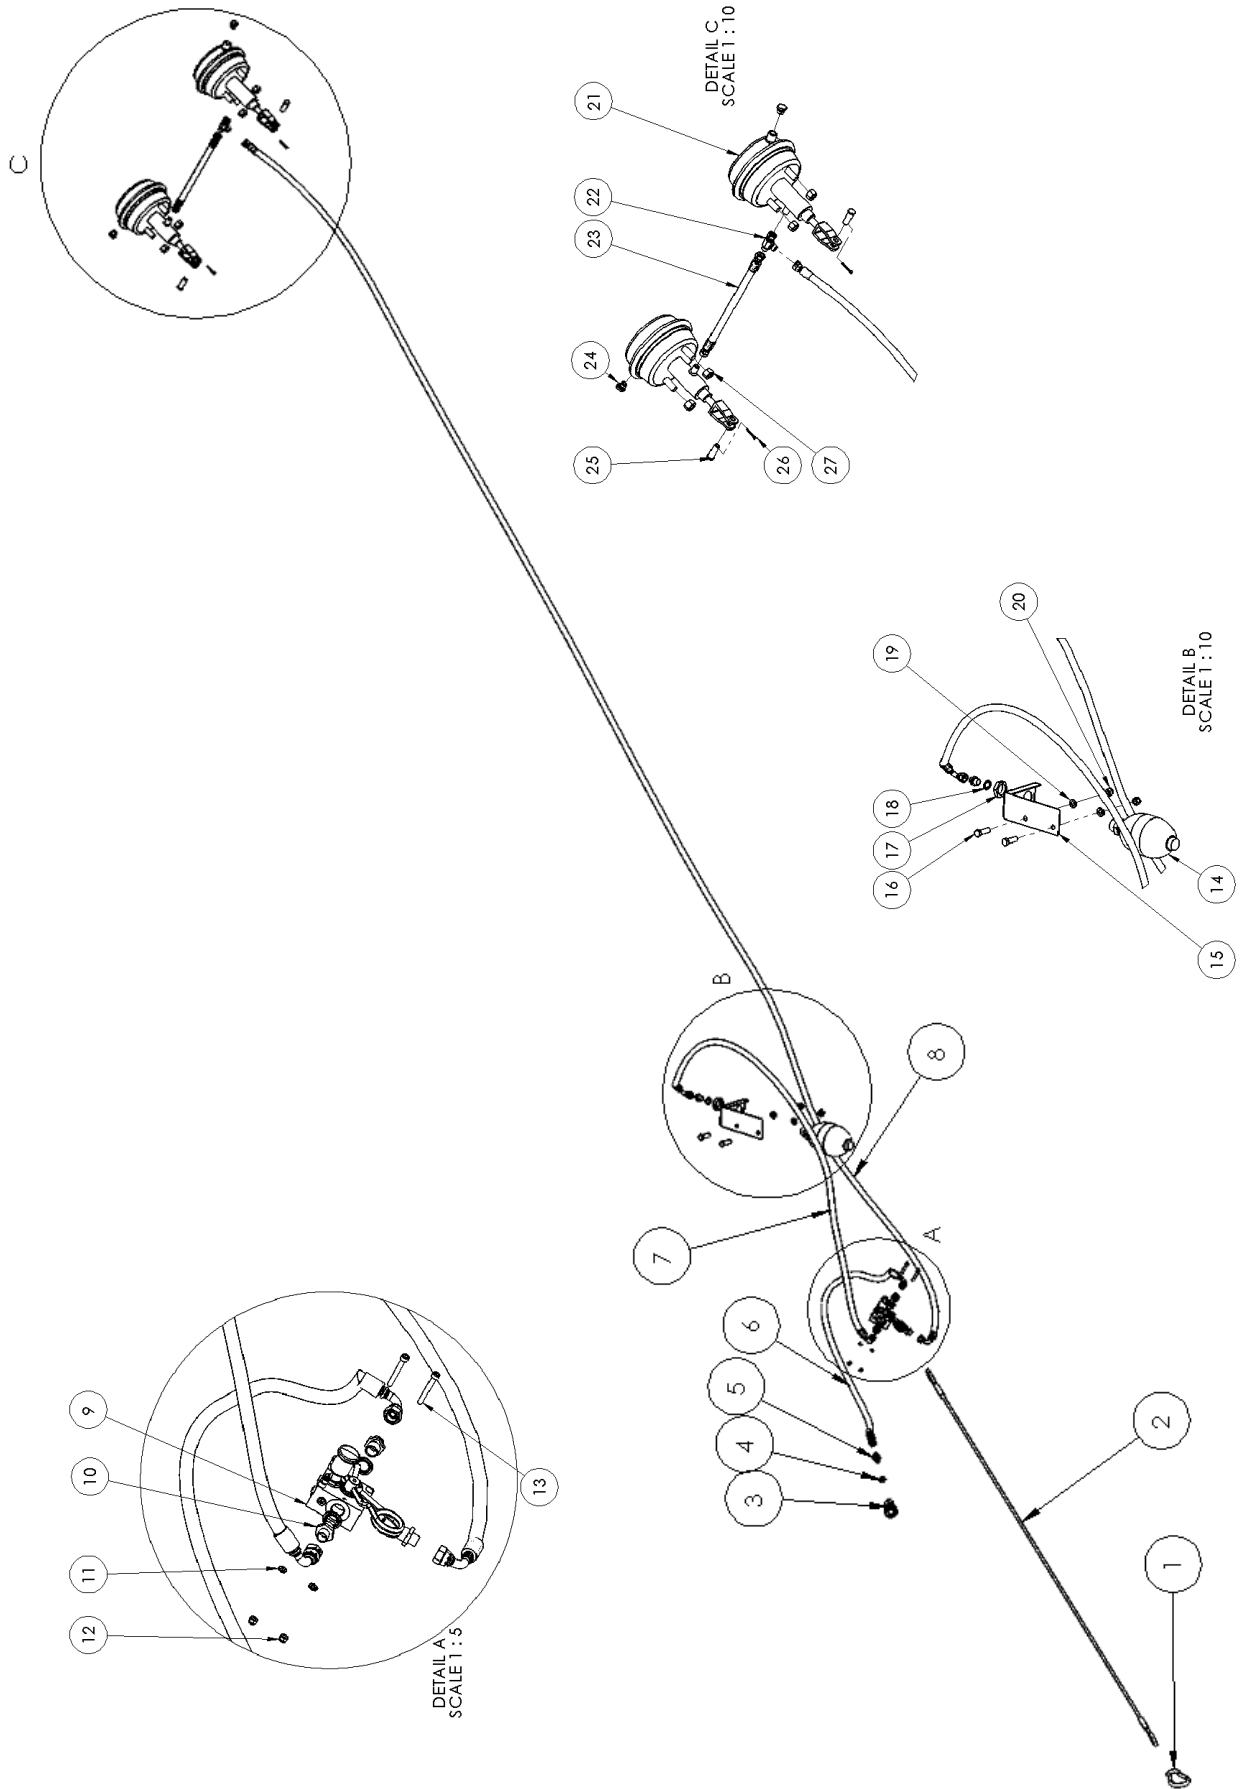

1015067	HYDRAULIC BRAKE ASSEMBLY	EN	09/2020

ITEM NO.	PART NUMBER	DESCRIPTION	QTY
1	1015076	CARABINER 137x12mm ZN	1
2	1015075	STEEL CABLE 2100mm	1
3	1014476	BRAKE QR COUPLER 3/8" BSP	1
4	1012018	3/8" DOWTY SEAL	1
5	1012035	ADAPTOR M/M 3/8" BSP	1
6	1015077	HYDRAULIC BRAKE HOSE 3/8 BSP STRAIGHT – 3/8 BSP 90DEG	1
7	1015078	HYDRAULIC BRAKE HOSE 3/8 BSP 90DEG – 3/8 BSP 90DEG	1
8	1015079	HYDRAULIC BRAKE HOSE 3/8 BSP 90DEG – 3/8 BSP STRAIGHT	1
9	1010550	EMERGENCY BRAKE VALVE	1
10	1015068	ADPATOR M/M M18/ 3/8 BSP	4
11	1011446	WASHER M6 A2	2
12	1011226	HEX LOCK NUT M6 A2	2
13	1011619	CAP SCREW M6x50 8.8 ZN	2
14	1010230	ACCUMULATOR 0.7L 70BAR	1
15	1015069	ACCUMULATOR MOUNTING PLATE	1
16	1011076	HEX BOLT M12x40 8.8 ZN	2
17	1010231	HEX NUT M33x2mm	1
18	1015081	M18 DOWTY SEAL	4
19	1011437	WASHER M12 ZN	2
20	1011229	HEX LOCK NUT M12 ZN	2
21	1014050	DUAL BRAKE ACTUATOR	2
22	1012037	TEE M/M/F 3/8 BSP	1
23	1015080	HYDRAULIC BRAKE HOSE 3/8 BSP STRAIGHT – 3/8 BSP STRAIGHT	1
24	1014072	END PLUG WITH SEAL M16x1.5	2
25	1013102	PIN	2
26	1010497	SPLIT PIN Ø4X28mm ZN	2
27	1011205	HEX NUT M16 ZN	4