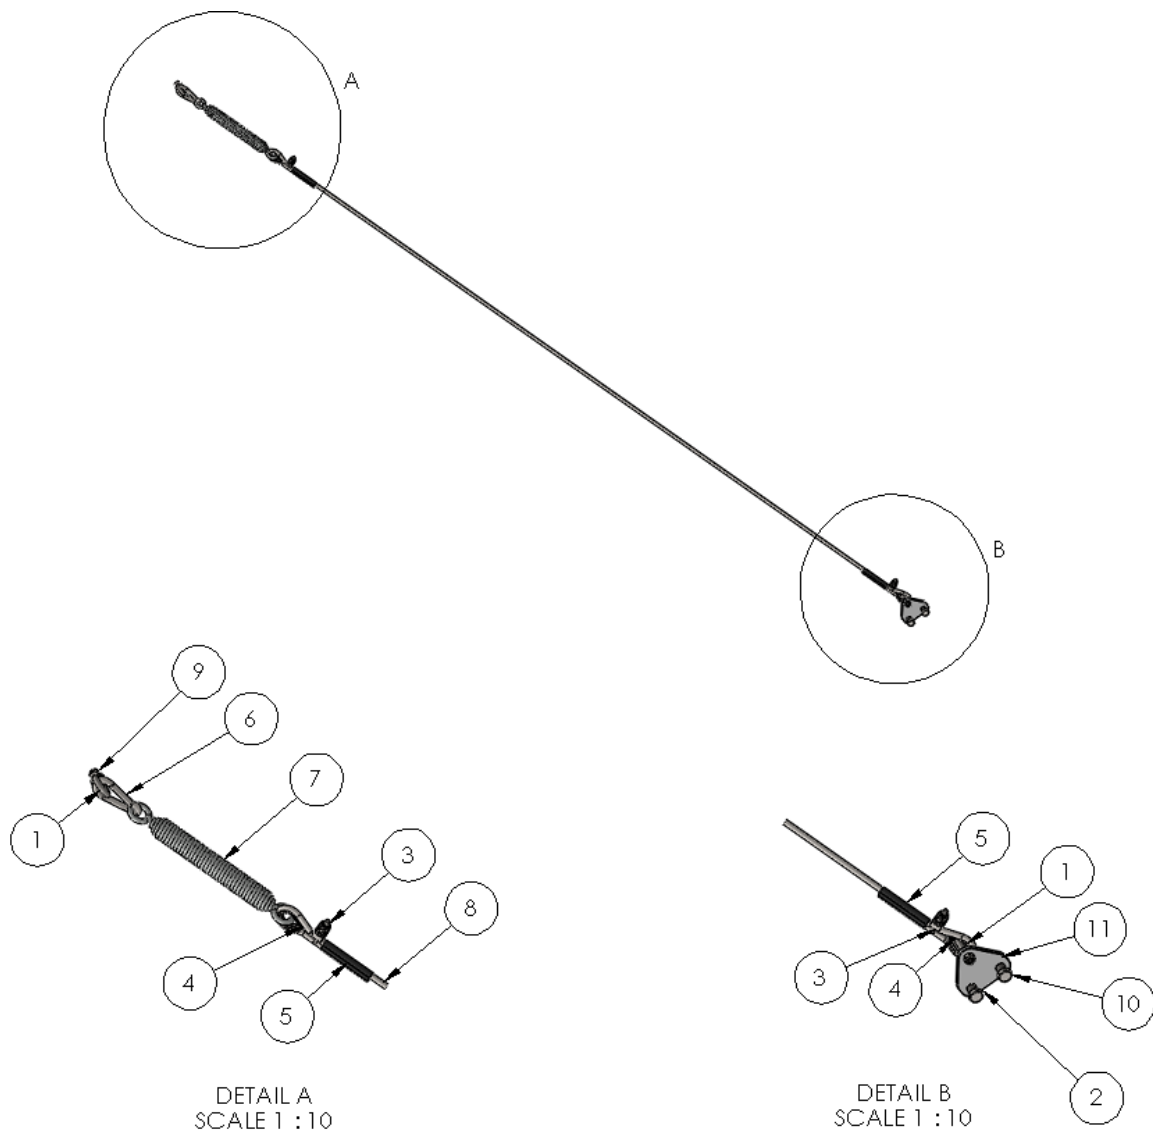

ITEM NO.	PART NUMBER	DESCRIPTION	QTY
1	1014229	ROTOR SHAFT 17mm HEXAGONAL	1
2	1014356	SPACER $\varnothing$ 100x28	2
3	1010359	BALL BEARING 6004 2RS A2	6
4	1014357	SPACER $\varnothing$ 100x70	1
5	1014243	SHIM WASHER $\varnothing$ 20/28x0.2 A2	6
6	1014358	SPACER $\varnothing$ 40x1	2
7	1011791	CAP SCREW M6x20 A2	3
8	1010228	LOCK WASHER $\varnothing$ 15 A2	2
9	1014344	METERING WHEEL 2.5ccm $\varnothing$ 100x10 A2	2
10	1014346	METERING WHEEL 7.5ccm $\varnothing$ 100x10 A2	2

ITEM NO.	PART NUMBER	DESCRIPTION	QTY
1	1011984	EYE BOLT M8 A2	2
2	1014035	SUPPORT PLATE	1
3	1010389	WIRE ROPE GRIP Ø8mm ZN	2
4	1010390	WIRE ROPE THIMBLE Ø8mm ZN	2
5	1010547	HEAT SHRINK TUBING	2
6	1013007	SNAP HOOK 80X8mm	1
7	1010028	TENSION SPRING Ø30X5 LO=268mm	1
8	1014036	STEEL CABLE Ø8mm	1
9	1011194	HEX LOCK NUT M8 ZN	2
10	1011323	HEX BOLT M12x40 8.8 ZN	2
11	1011229	HEX LOCK NUT M12 ZN	2