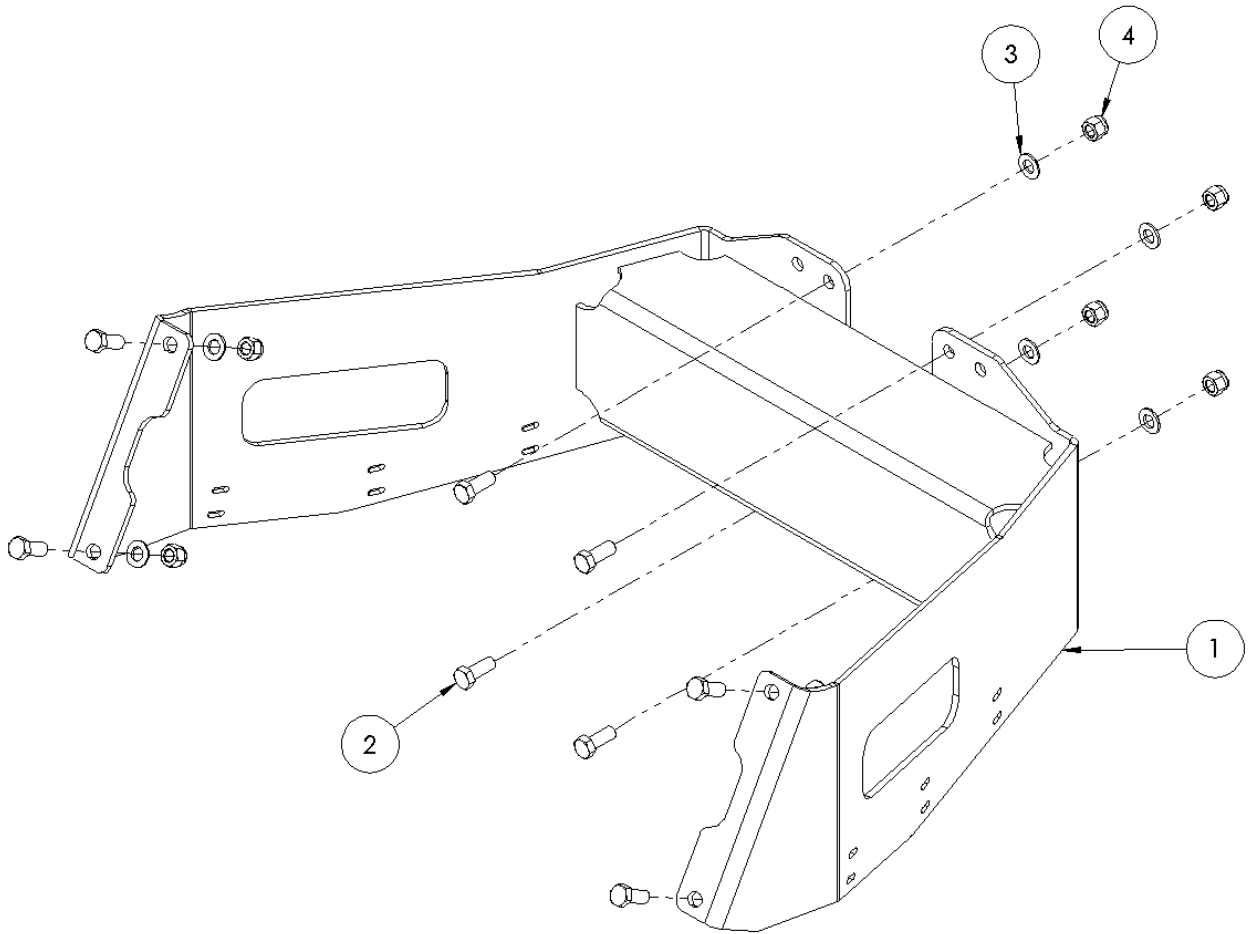

ITEM NO.	PART NUMBER	DESCRIPTION	QTY
1	1014691	PELLET SPREADER SUPPORT	2
2	1011539	HEX BOLT M12x30 8.8 ZN	8
3	1011437	WASHER M12 ZN	8
4	1011229	HEX LOCK NUT M12 ZN	8