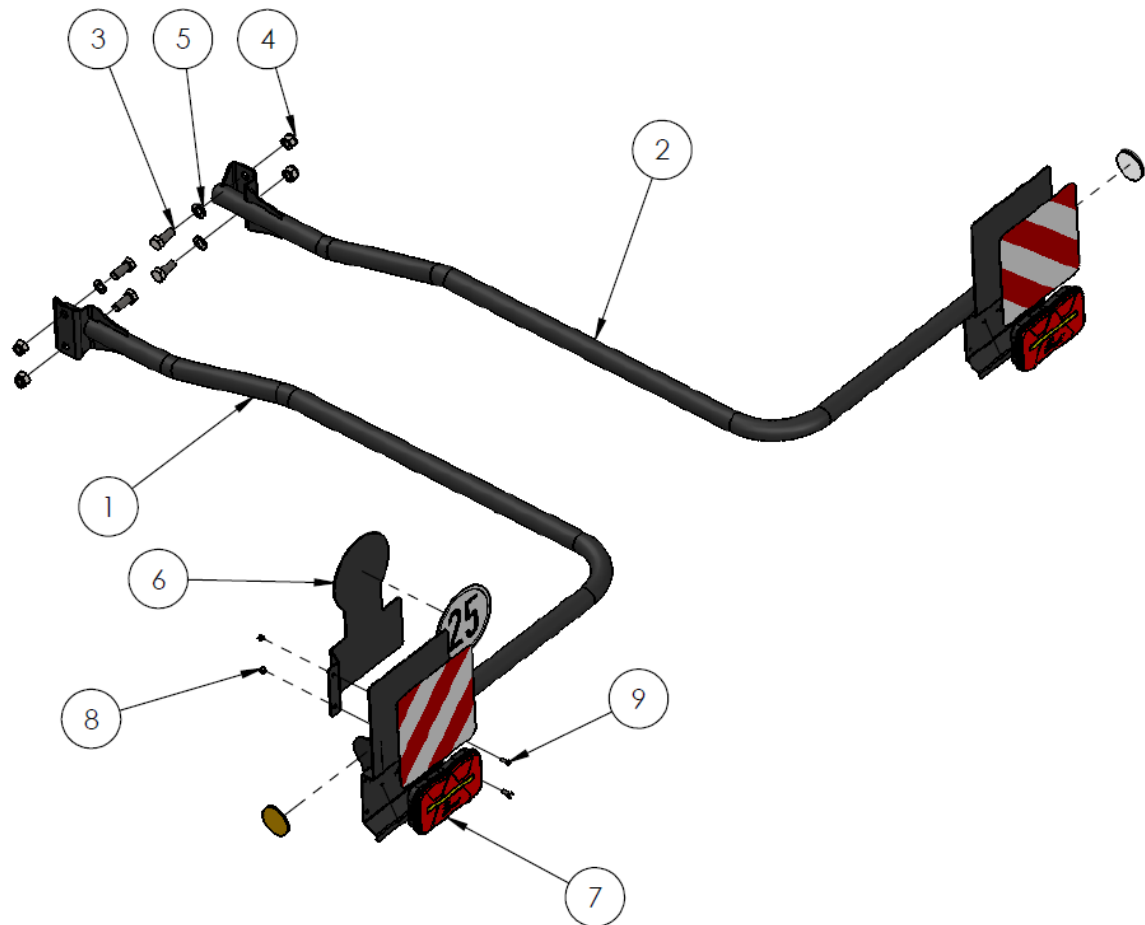

ITEM NO.	PART NUMBER	DESCRIPTION	QTY
1	1010999	COVER PLATE	1
2	1013053	RIVET 4.8x12 A2	26

ITEM NO.	PART NUMBER	DESCRIPTION	QTY
1	1014001	COVER PLATE	1
2	1014000	COVER PLATE	1
3	1013053	RIVET 4.8x12 A2	58

ITEM NO.	PART NUMBER	DESCRIPTION	QTY
1	1014202	FUNNEL CNTRAL METERING UNIT	1
2	1014373	HEX BOLT M8x20 A2	16
3	1011471	WASHER LARGE M8 A2	32
4	1011195	HEX LOCKNUT M8 A2	16

ITEM NO.	PART NUMBER	DESCRIPTION	QTY
1	1010947	HITCH PLATFORM	1
2	1010948	STEP	1
3	1011539	HEX BOLT M12x30 8.8 ZN	4
4	1011229	HEX LOCK NUT M12 ZN	6
5	1011076	HEX BOLT M12x40 8.8 ZN	2
6	1014389	ANTI-SLIP TAPE 50x640mm	3
7	1014390	ANTI-SLIP TAPE 50x230mm	2