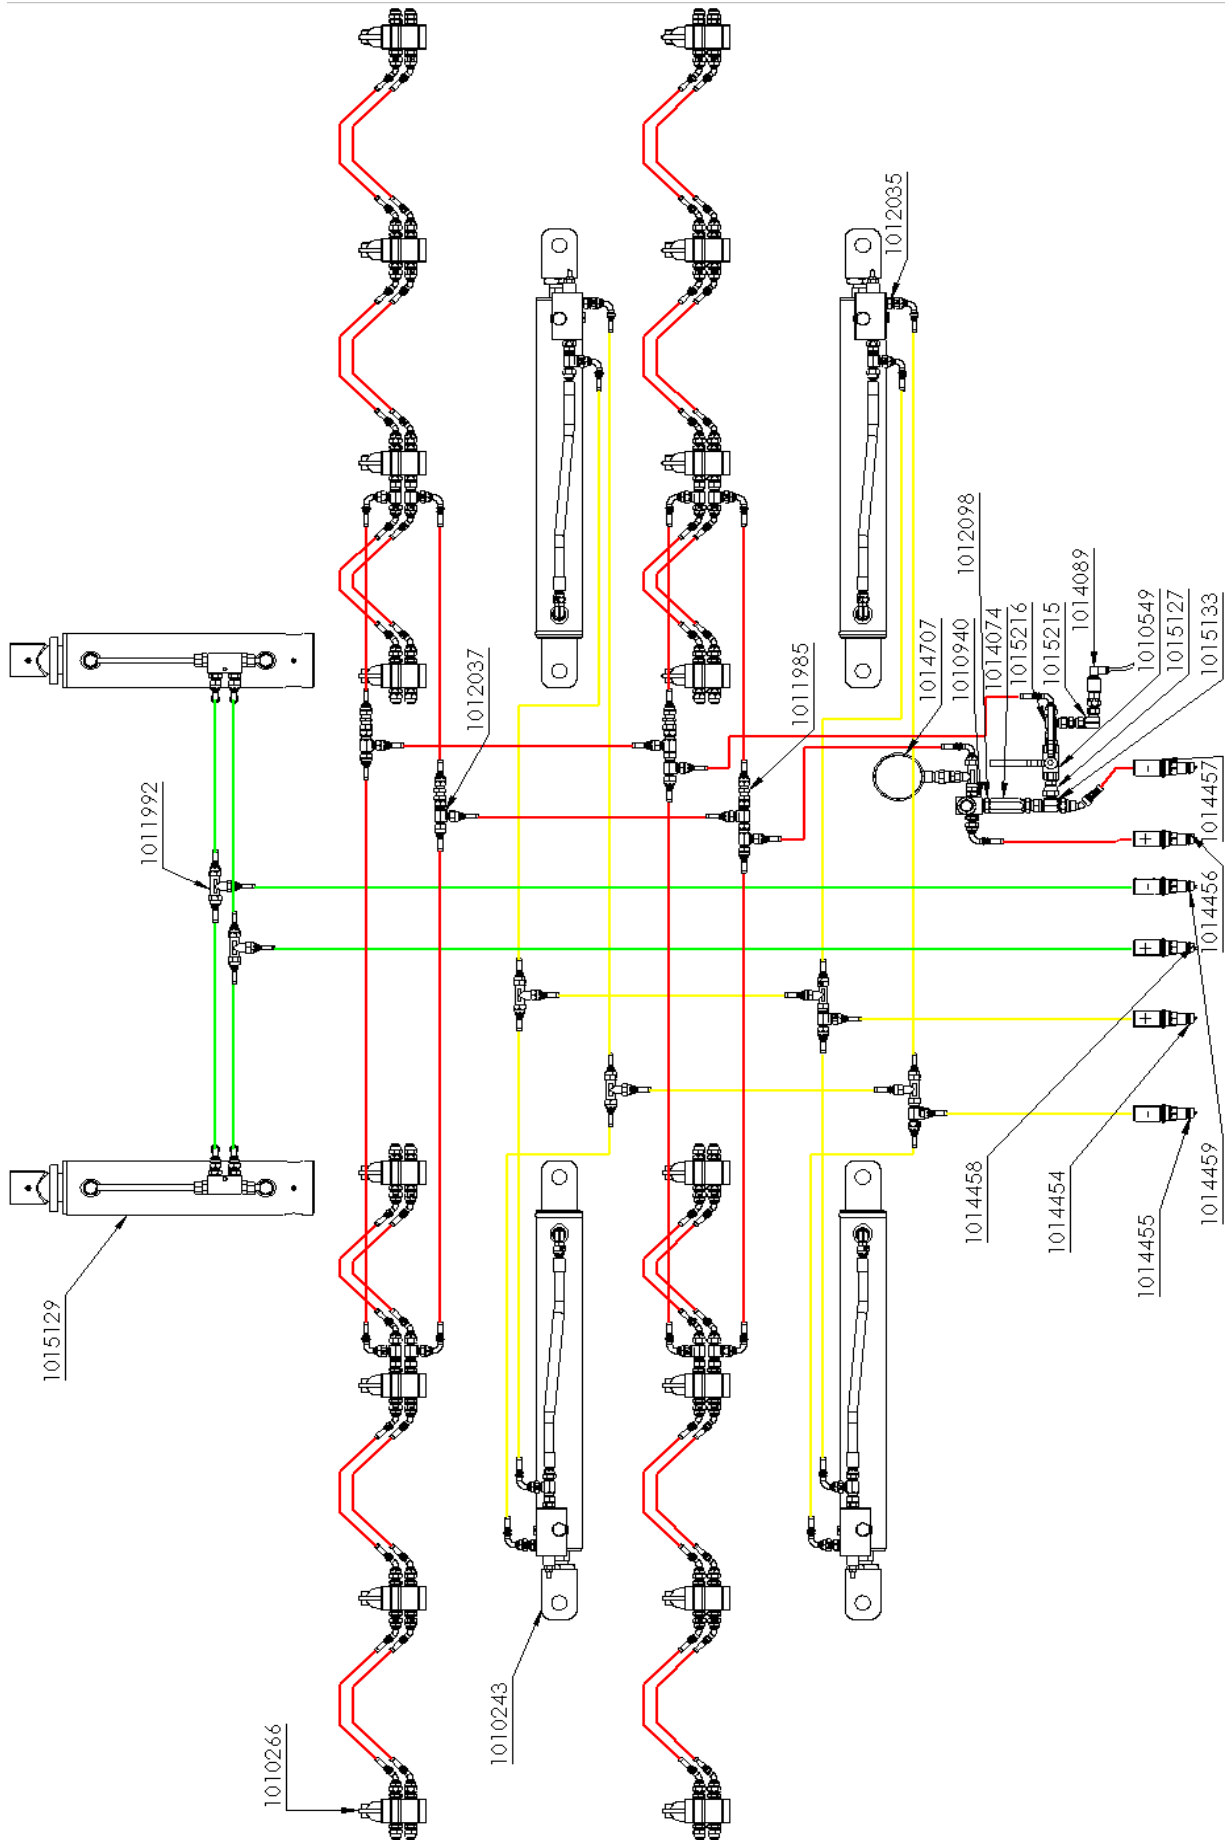

1015121	HYDRAULICS KIT ASSEMBLY	EN	09/2020

ITEM NO.	PART NUMBER	DESCRIPTION	QTY
1	1010243	HYDRAULIC CYLINDER ASSEMBLY Ø40/80 S600	4
2	1010266	HYDRAULIC CYLINDER Ø32/20 S100	~
3	1015129	CHASSIS LIFTING CYLINDER ASSEMBLY	2
4	1011992	TEE M/M/M 3/8" BSP	6
5	1011985	BULKHEAD ADAPTOR M/M 3/8" BSP	4
6	1012037	TEE M/M/F 3/8" BSP	8
7	1014454	COUPLER YELLOW + BG3	1
8	1014455	COUPLER YELLOW – BG3	1
9	1014456	COUPLER RED + BG3	1
10	1014457	COUPLER RED – BG3	1
11	1014458	COUPLER GREEN + BG3	1
12	1014459	COUPLER GREEN – BG3	1
13	1014707	PRESSURE GAUGE Ø100 0-100BAR	1
14	1010940	DIRECT ACTING PRESSURE RELIEF VALVE	1
15	1014074	CHECK VALVE 1/2" BSP 0.5 BAR	1
16	1014089	PRESSURE SWITCH 10-100 BAR ¼"	1
17	1010549	2 WAY BALL VALVE 3/8" BSP	1
18	1015215	3/8" M/F COMPACT ELBOW 90°	1
19	1015216	3/8" TEE M/F/F	1
20	1015133	TEE M/M/F 1/2" BSP	1
21	1012098	1/2" M/M ADAPTOR	2
22	1015127	1/2" F/M 3/8" ADAPTOR	1