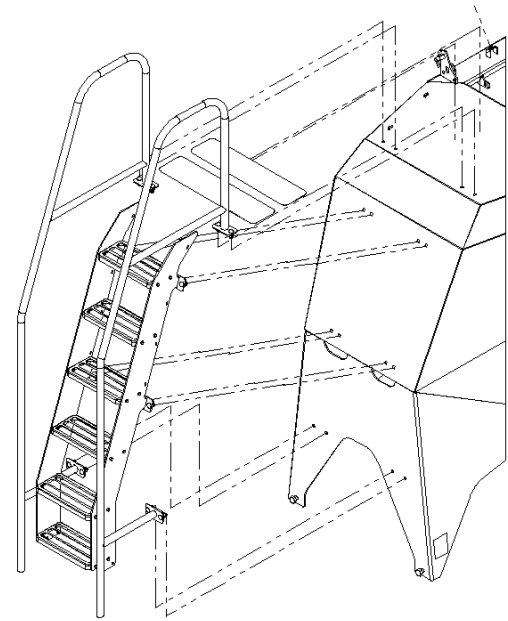

VIEW SHOWS WHERE LADDER
AND HANDLE RAIL MOUNT ON
TANK

ITEM NO.	PART NUMBER	DESCRIPTION	QTY
1	1010956	HANDRAIL	2
2	1010900	STEP	6
3	1010961	LADDER SIDE PLATE	2
4	1011194	HEX LOCK NUT M8 ZN	24
5	1011538	HEX BOLT M8x20 8.8 ZN	24
6	1011229	HEX LOCK NUT M12 ZN	16
7	1011437	WASHER M12 ZN	16
8	1014092	COACH BOLT M12x35 A2	16
9	1014367	ANTI-SLIP TAPE 150X610mm	2