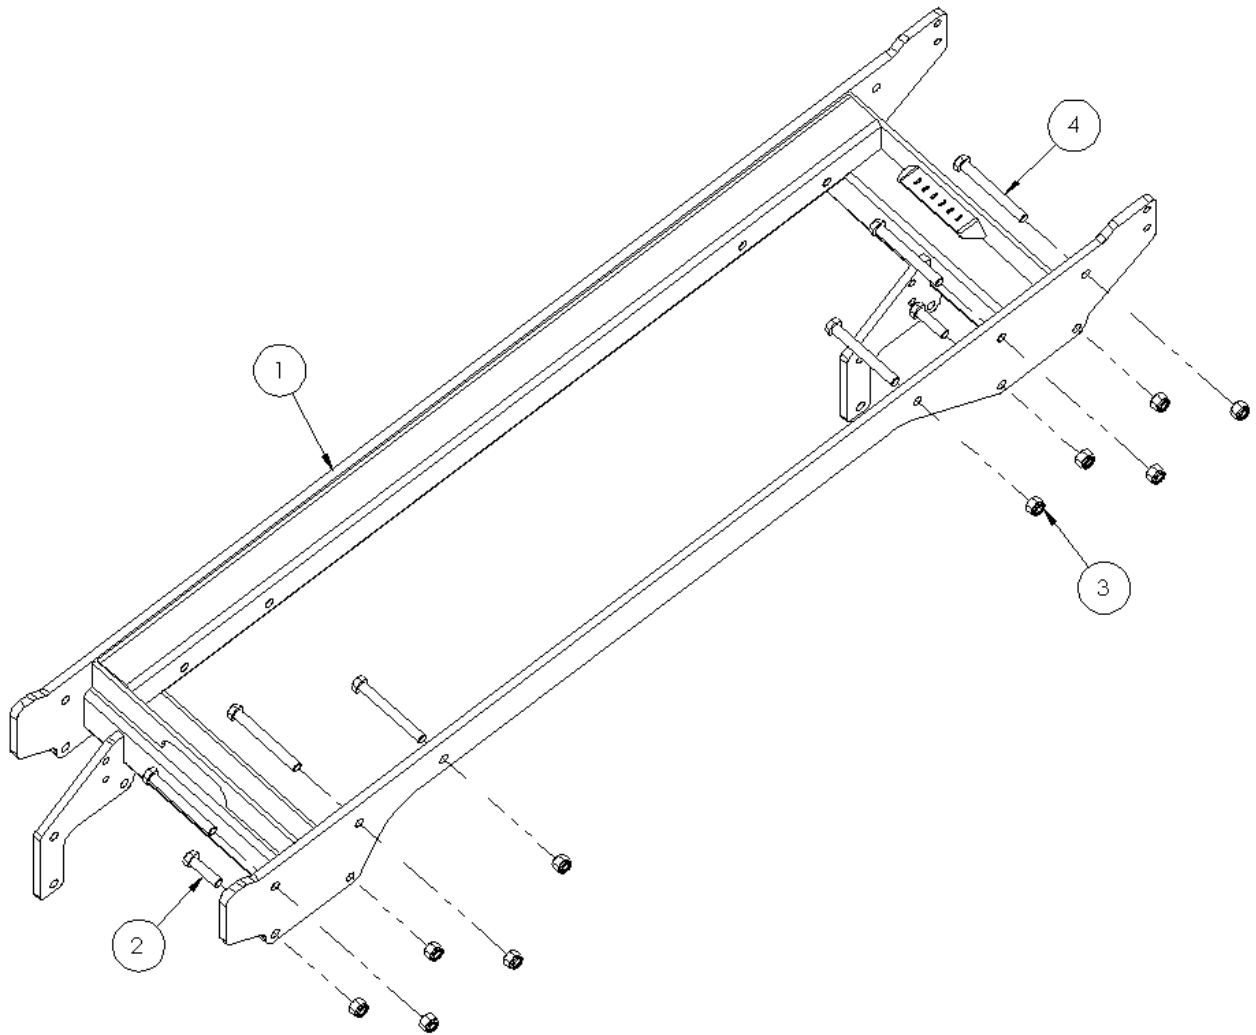

ITEM NO.	PART NUMBER	DESCRIPTION	QTY
1	1013233	WING EXTENSION 500mm RH	1
2	1011105	HEX BOLT M16x60 8.8 ZN	4
3	1011233	HEX LOCK NUT M16 ZN	10
4	1011117	HEX BOLT M16x140 8.8 ZN	6