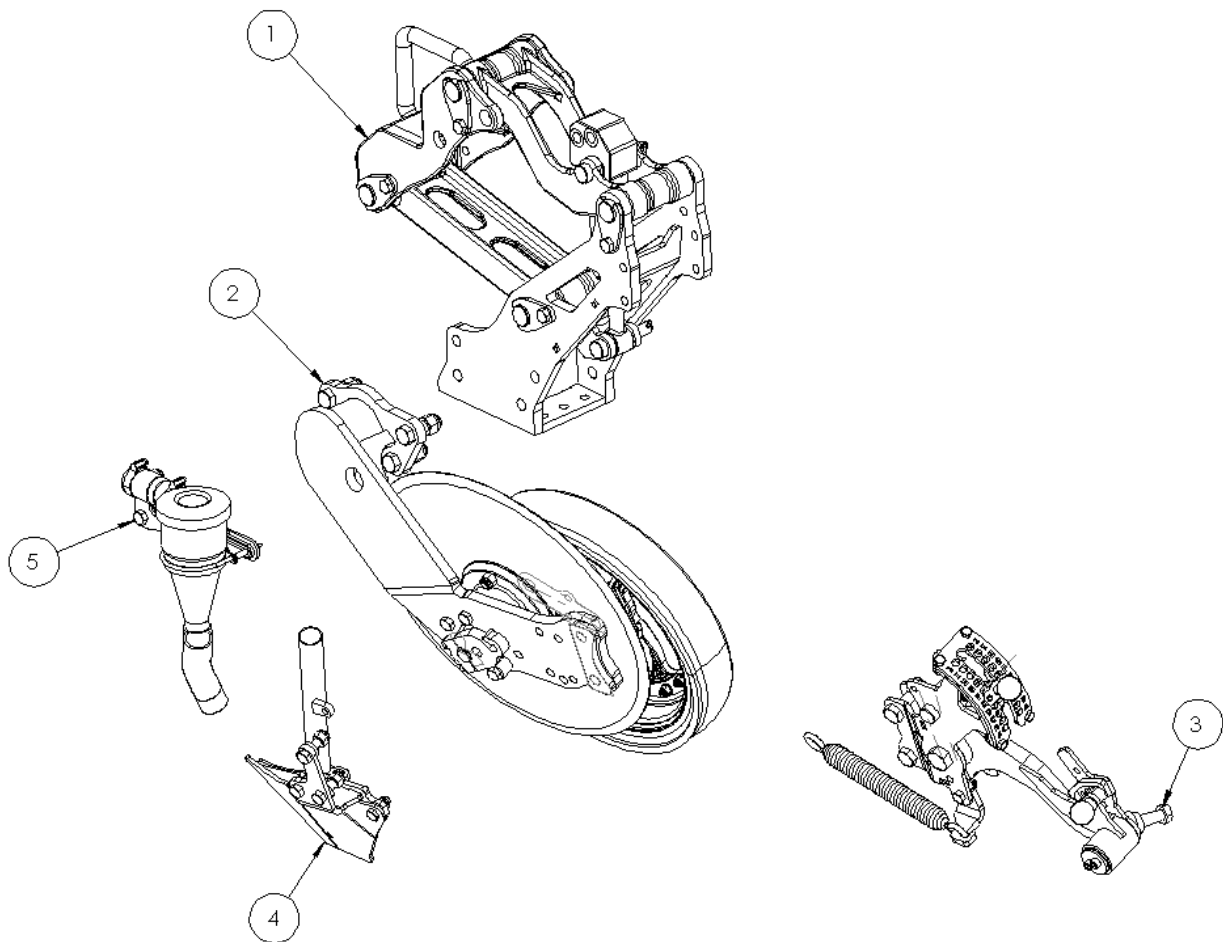

ITEM NO.	PART NUMBER	DESCRIPTION	QTY
1	1010305	PARALLELOGRAM ASSEMBLY	1
2	1013171	DISC SUPPORT ASSEMBLY LH	1
3	1013174	REAR ASSEMBLY LH	1
4	1010208	SEED BOOT ASSEMBLY LH	1
5	1010623	CYCLONE WITH SUPPORT	1