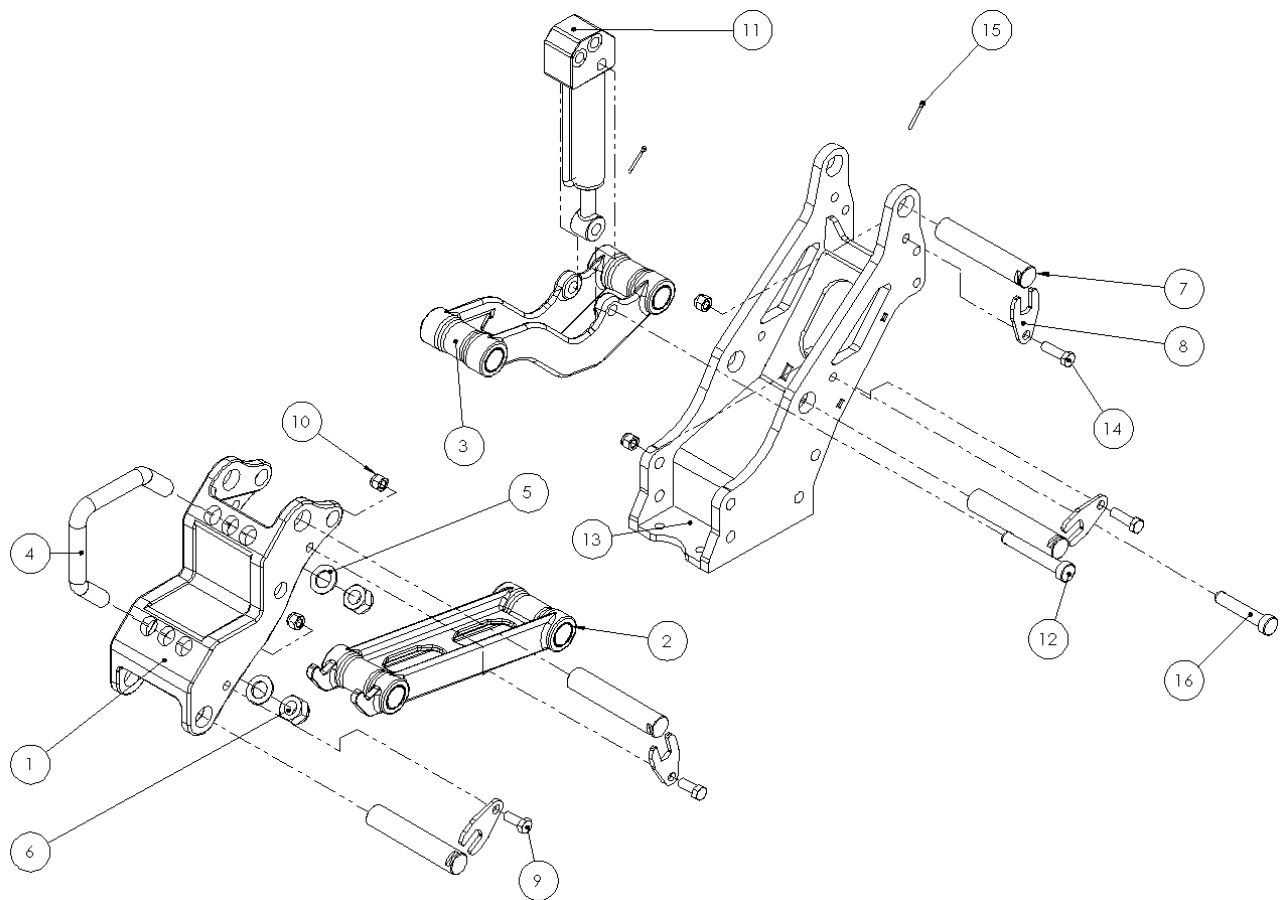

ITEM NO.	PART NUMBER	DESCRIPTION	QTY
1	1010305	PARALLELOGRAM ASSEMBLY	1
2	1010612	DISC SUPPORT ASSEMBLY RH	1
3	1010623	CYCLONE WITH SUPPORT	1
4	1010653	REAR ASSEMBLY RH	1
5	1010207	SEED BOOT ASSEMBLY RH	1

ITEM NO.	PART NUMBER	DESCRIPTION	QTY
1	1010300	MOUNTING HEAD	1
2	1010303	LOWER PARALLEL ARM ASSEMBLY	1
3	1010304	UPPER PARALLEL ARM ASSEMBLY	1
4	1010052	U-BOLT 100x100 M22 45°	1
5	1011441	WASHER M22 ZN	2
6	1010272	HEX LOCK NUT M22 ZN	2
7	1010283	PIN Ø30x156mm	4
8	1010284	LOCKING PLATE	4
9	1011539	HEX BOLT M12x30 8.8 ZN	2
10	1011229	HEX LOCK NUT M12 ZN	4
11	1010266	HYDRAULIC CYLINDER Ø32/20mm S= 100mm	1
12	1010287	PIN Ø16x97mm	1
13	1010590	MAIN BODY	1
14	1011076	HEX BOLT M12x40 8.8 ZN	2
15	1010497	SPLIT PIN Ø4x28mm ZN	2
16	1010485	PIN Ø16x78mm	1