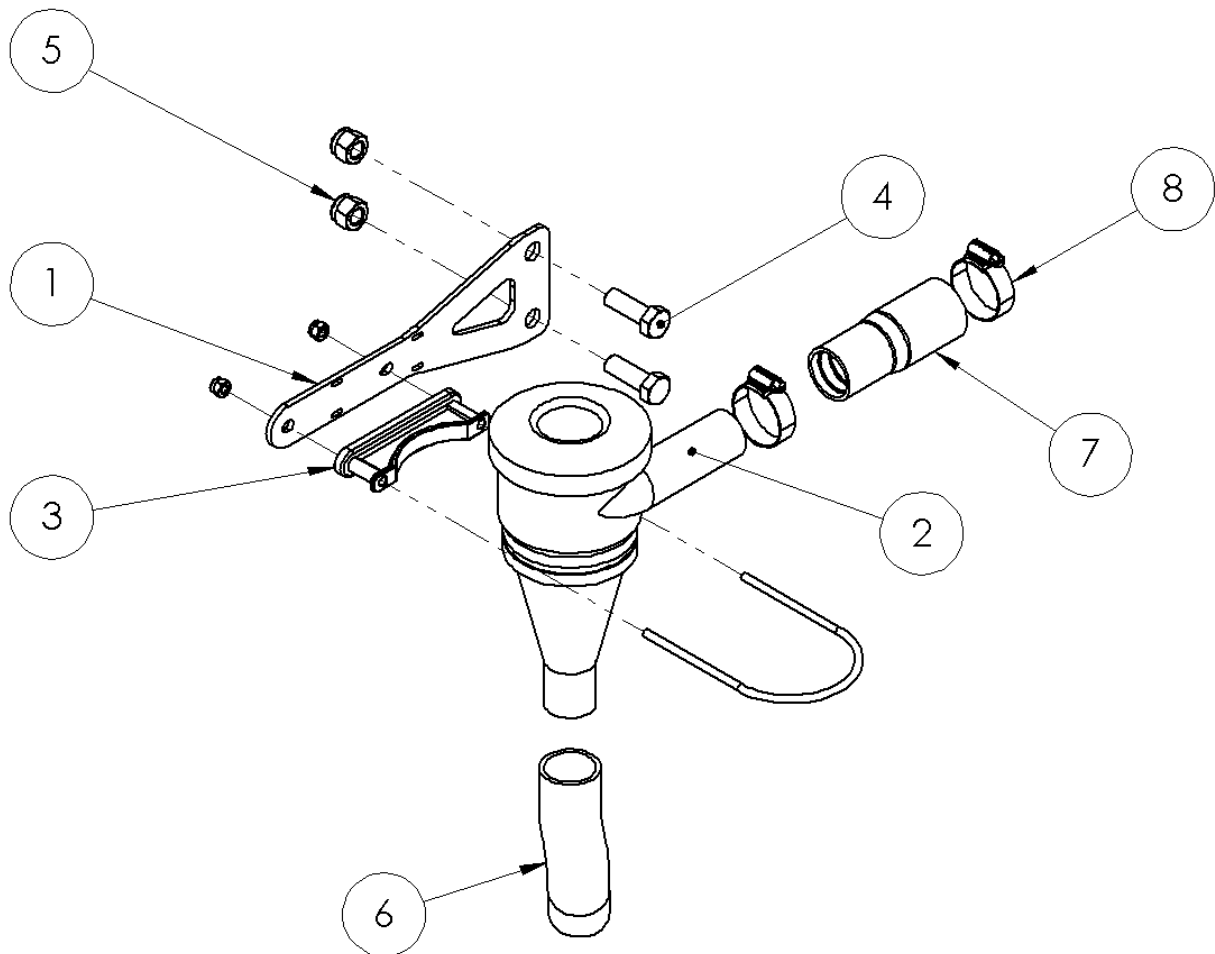

ITEM NO.	PART NUMBER	DESCRIPTION	QTY
1	1010618	CYCLONE SUPPORT	1
2	1010259	CYCLONE SIMPLE	1
3	1010377	CYCLONE MOUNT KIT	1
4	1011541	HEX BOLT M12x35 8.8 ZN	2
5	1011229	HEX LOCK NUT M12 ZN	2
6	1013176	SEED HOSE Ø32	1
7	1010407	REDUCTION Ø32/36 RUBBER	1
8	1014379	HOSE CLAMP Ø30-45mm A2	2