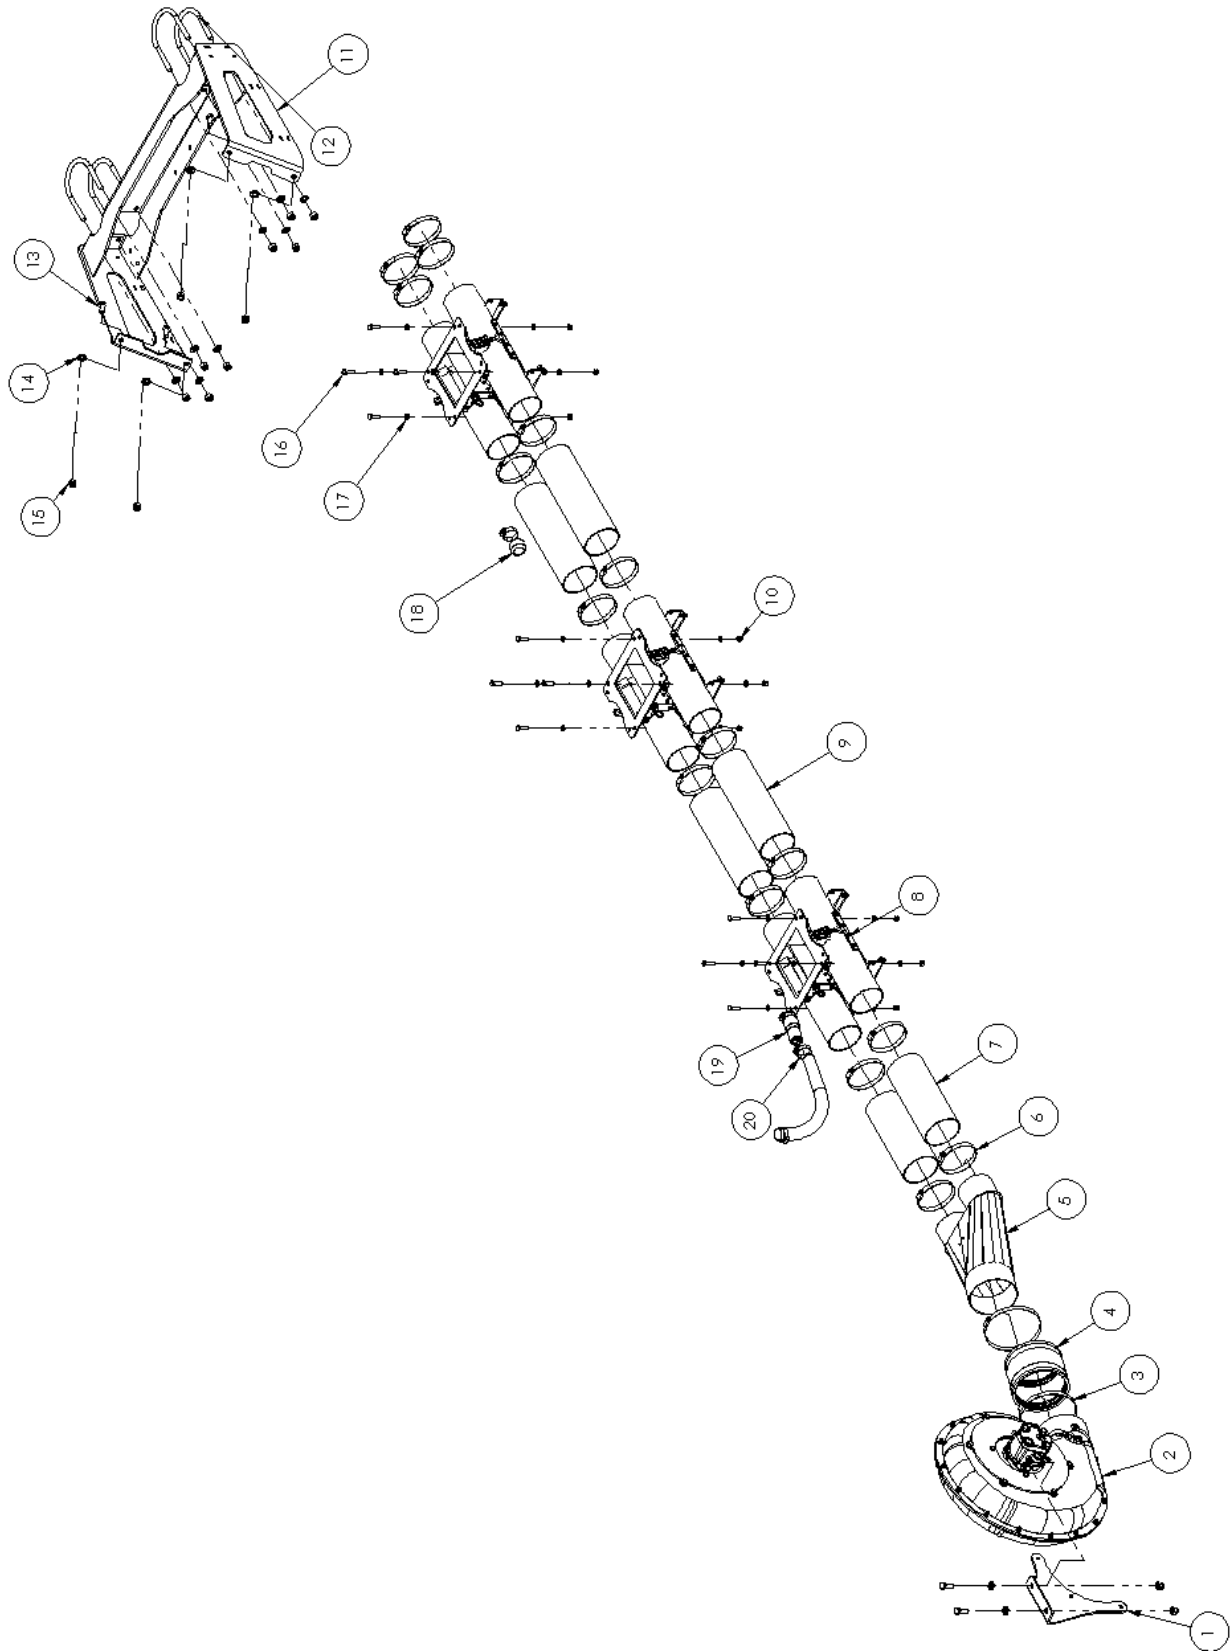

1014381	PNEUMATIC TRANSPORT 3 TANKS	EN	09/2020

ITEM NO.	PART NUMBER	DESCRIPTION	QTY
1	1010949	TURBINE SUPPORT	1
2	1010415	TURBINE ASSEMBLY	1
3	1010827	HOSE CLAMP Ø140-160mm A2	2
4	1014513	PIPE COUPLING Ø135-150	1
5	1010683	JUNCTION Ø140/2x102mm	1
6	1010828	HOSE CLAMP Ø90-110mm A2	16
7	1010916	HOSE Ø102	2
8	1010894	INJECTOR BOX ASSEMBLY DOUBLE Ø102mm	3
9	1014380	HOSE Ø102	4
10	1011195	HEX LOCKNUT M8 A2	24
11	1010914	DISTRIBUTION HEAD SUPPORT	1
12	1010054	U-BOLT Ø114 M12	4
13	1011539	HEX BOLT M12x30 8.8 ZN	6
14	1011437	WASHER M12 ZN	14
15	1011229	HEX LOCK NUT M12 ZN	14
16	1014093	HEX BOLT M8x30 A2	24
17	1011447	WASHER M8 A2	48
18	1014095	CAP Ø38mm PVC	1
19	1010407	REDUCTION Ø32/36 RUBBER	1
20	1014379	HOSE CLAMP Ø30-45mm A2	4