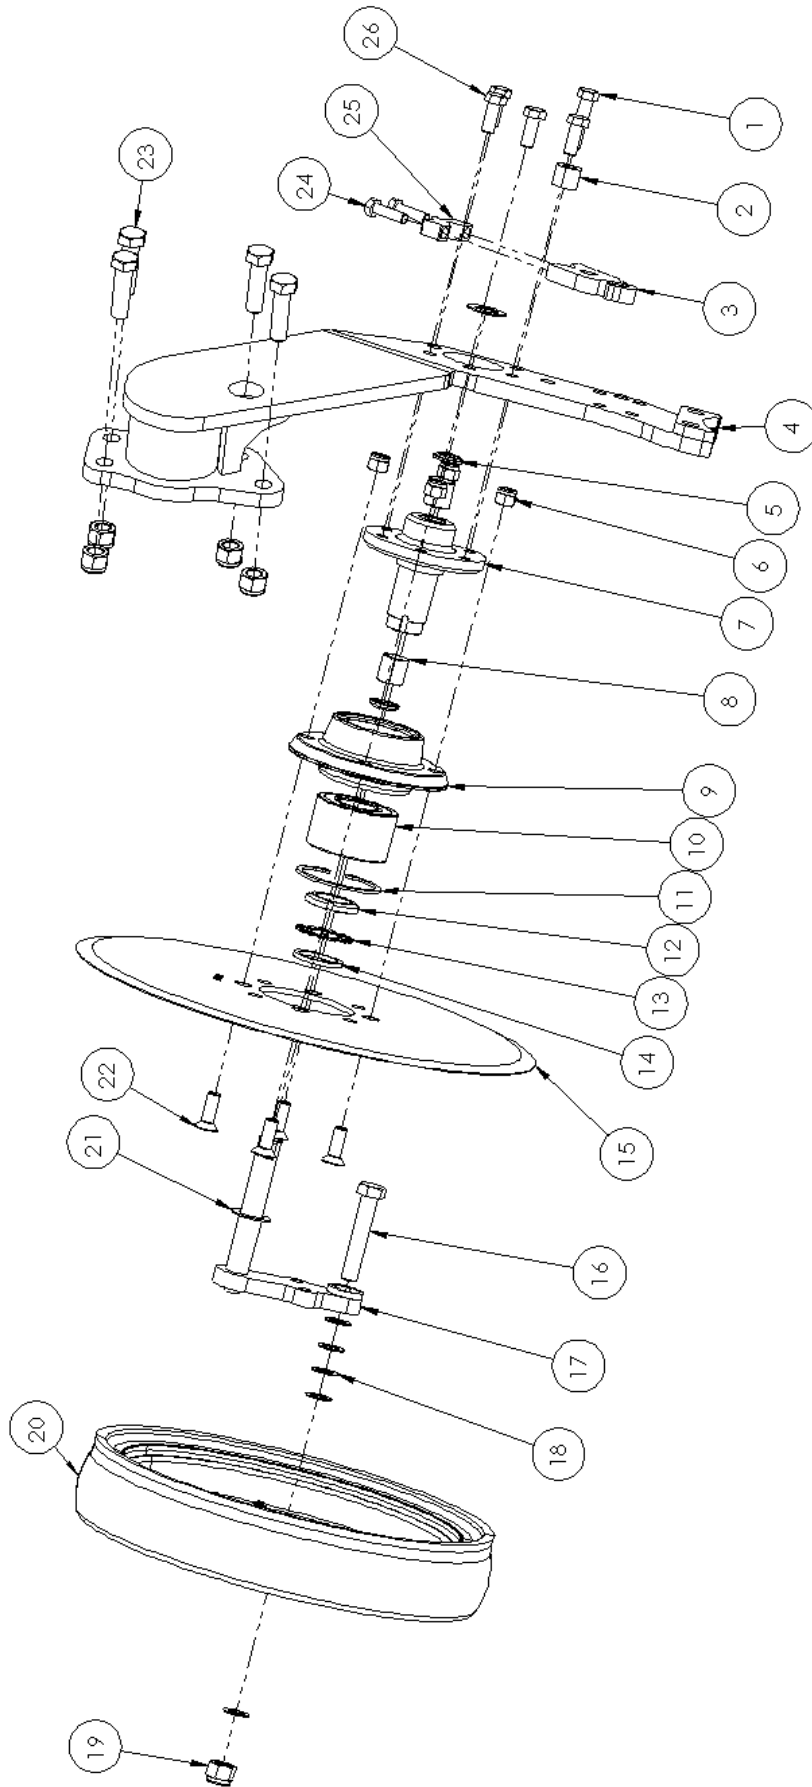

ITEM NO.	PART NUMBER	DESCRIPTION	QTY
1	1010999	COVER PLATE	1
2	1013053	RIVET 4.8x12 A2	26

ITEM NO.	PART NUMBER	DESCRIPTION	QTY
1	1014001	COVER PLATE	1
2	1014000	COVER PLATE	1
3	1013053	RIVET 4.8x12 A2	58

ITEM NO.	PART NUMBER	DESCRIPTION	QTY
1	1014202	FUNNEL CNTRAL METERING UNIT	1
2	1014373	HEX BOLT M8x20 A2	16
3	1011471	WASHER LARGE M8 A2	32
4	1011195	HEX LOCKNUT M8 A2	16

ITEM NO.	PART NUMBER	DESCRIPTION	QTY
1	1010947	HITCH PLATFORM	1
2	1010948	STEP	1
3	1011539	HEX BOLT M12x30 8.8 ZN	4
4	1011229	HEX LOCK NUT M12 ZN	6
5	1011076	HEX BOLT M12x40 8.8 ZN	2
6	1014389	ANTI-SLIP TAPE 50x640mm	3
7	1014390	ANTI-SLIP TAPE 50x230mm	2

ITEM NO.	PART NUMBER	DESCRIPTION	QTY
1	1010305	PARALLELOGRAM ASSEMBLY	1
2	1010612	DISC SUPPORT ASSEMBLY RH	1
3	1010623	CYCLONE WITH SUPPORT	1
4	1010653	REAR ASSEMBLY RH	1
5	1010207	SEED BOOT ASSEMBLY RH	1

ITEM NO.	PART NUMBER	DESCRIPTION	QTY
1	1010300	MOUNTING HEAD	1
2	1010303	LOWER PARALLEL ARM ASSEMBLY	1
3	1010304	UPPER PARALLEL ARM ASSEMBLY	1
4	1010052	U-BOLT 100x100 M22 45°	1
5	1011441	WASHER M22 ZN	2
6	1010272	HEX LOCK NUT M22 ZN	2
7	1010283	PIN Ø30x156mm	4
8	1010284	LOCKING PLATE	4
9	1011539	HEX BOLT M12x30 8.8 ZN	2
10	1011229	HEX LOCK NUT M12 ZN	4
11	1010266	HYDRAULIC CYLINDER Ø32/20mm S= 100mm	1
12	1010287	PIN Ø16x97mm	1
13	1010590	MAIN BODY	1
14	1011076	HEX BOLT M12x40 8.8 ZN	2
15	1010497	SPLIT PIN Ø4x28mm ZN	2
16	1010485	PIN Ø16x78mm	1