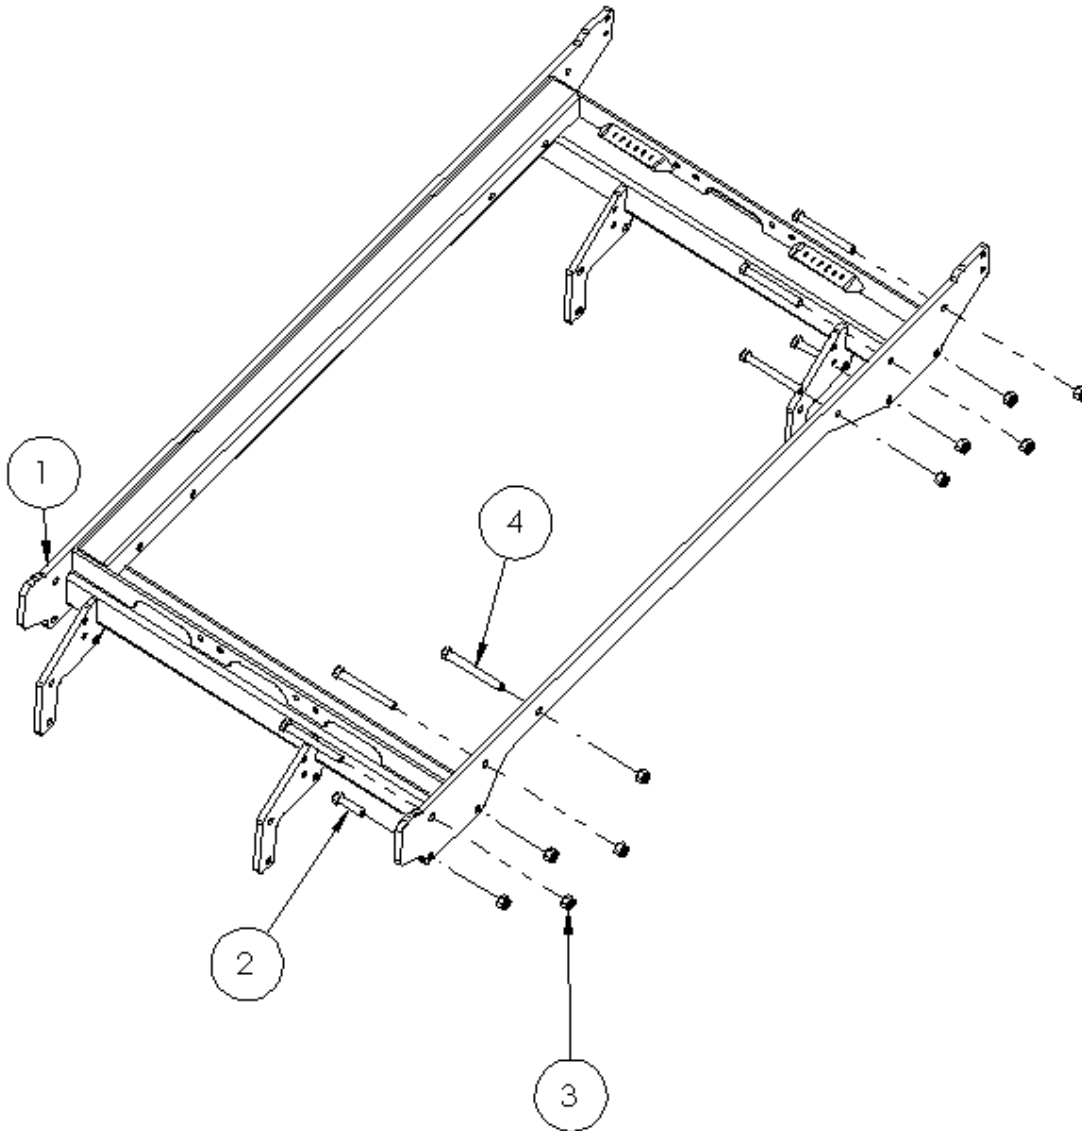

ITEM NO.	PART NUMBER	DESCRIPTION	QTY
1	1010762	WING EXTENSION 1000mm RH	1
2	1011105	HEX BOLT M16x60 8.8 ZN	4
3	1011233	HEX LOCK NUT M16 ZN	10
4	1011117	HEX BOLT M16x140 8.8 ZN	6