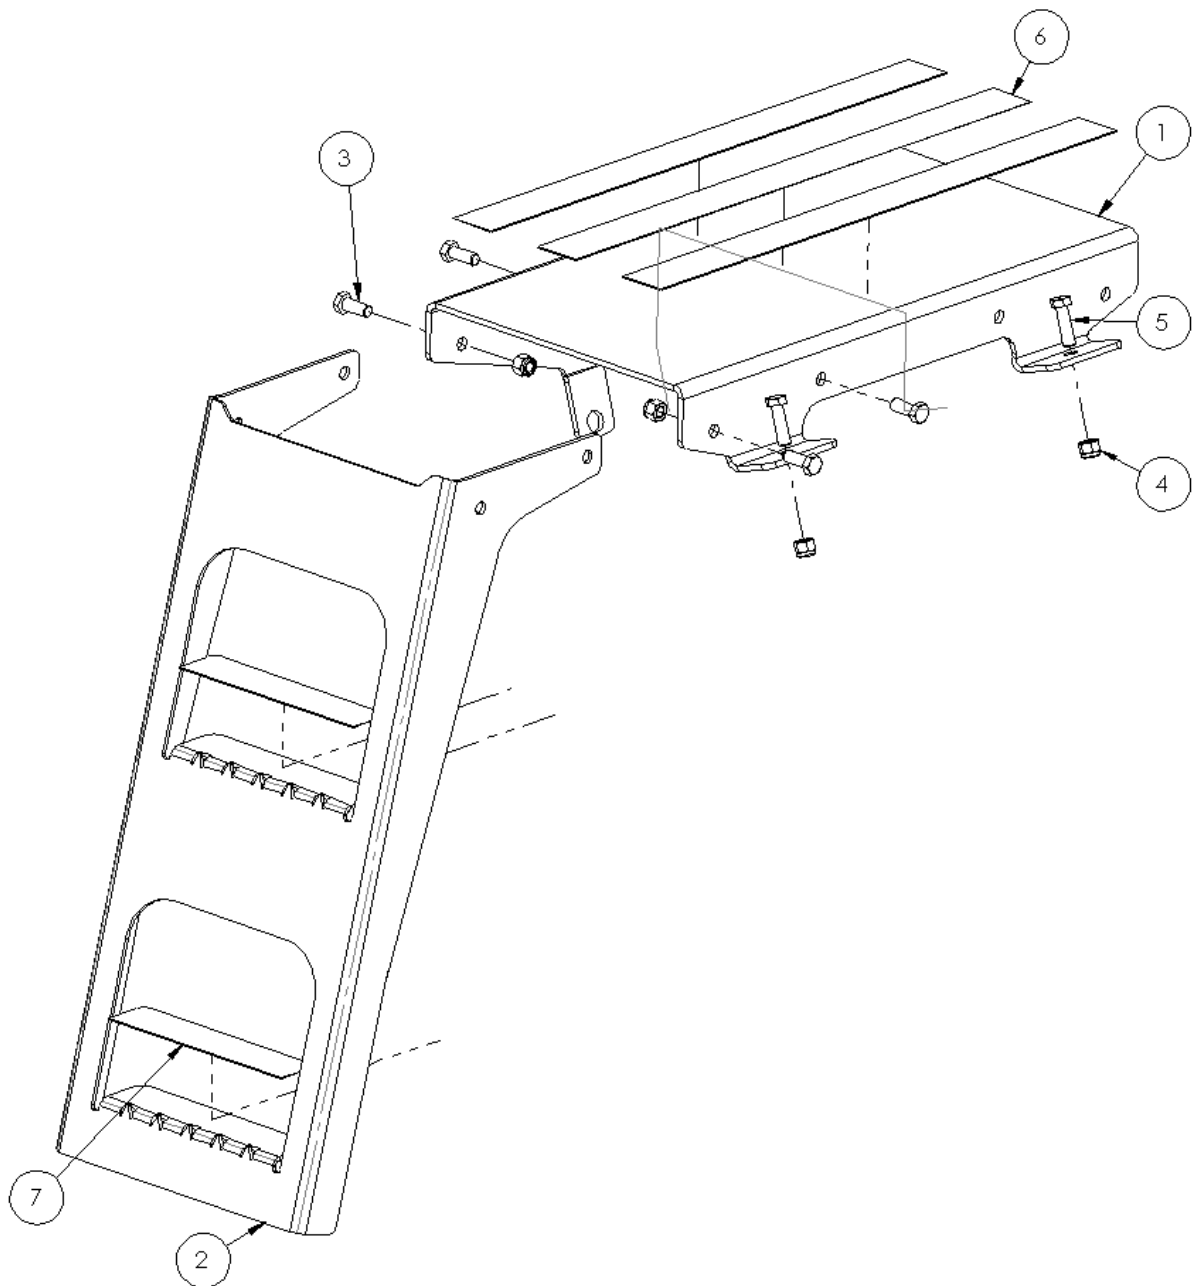

ITEM NO.	PART NUMBER	DESCRIPTION	QTY
1	1010947	HITCH PLATFORM	1
2	1010948	STEP	1
3	1011539	HEX BOLT M12x30 8.8 ZN	4
4	1011229	HEX LOCK NUT M12 ZN	6
5	1011076	HEX BOLT M12x40 8.8 ZN	2
6	1014389	ANTI-SLIP TAPE 50x640mm	3
7	1014390	ANTI-SLIP TAPE 50x230mm	2