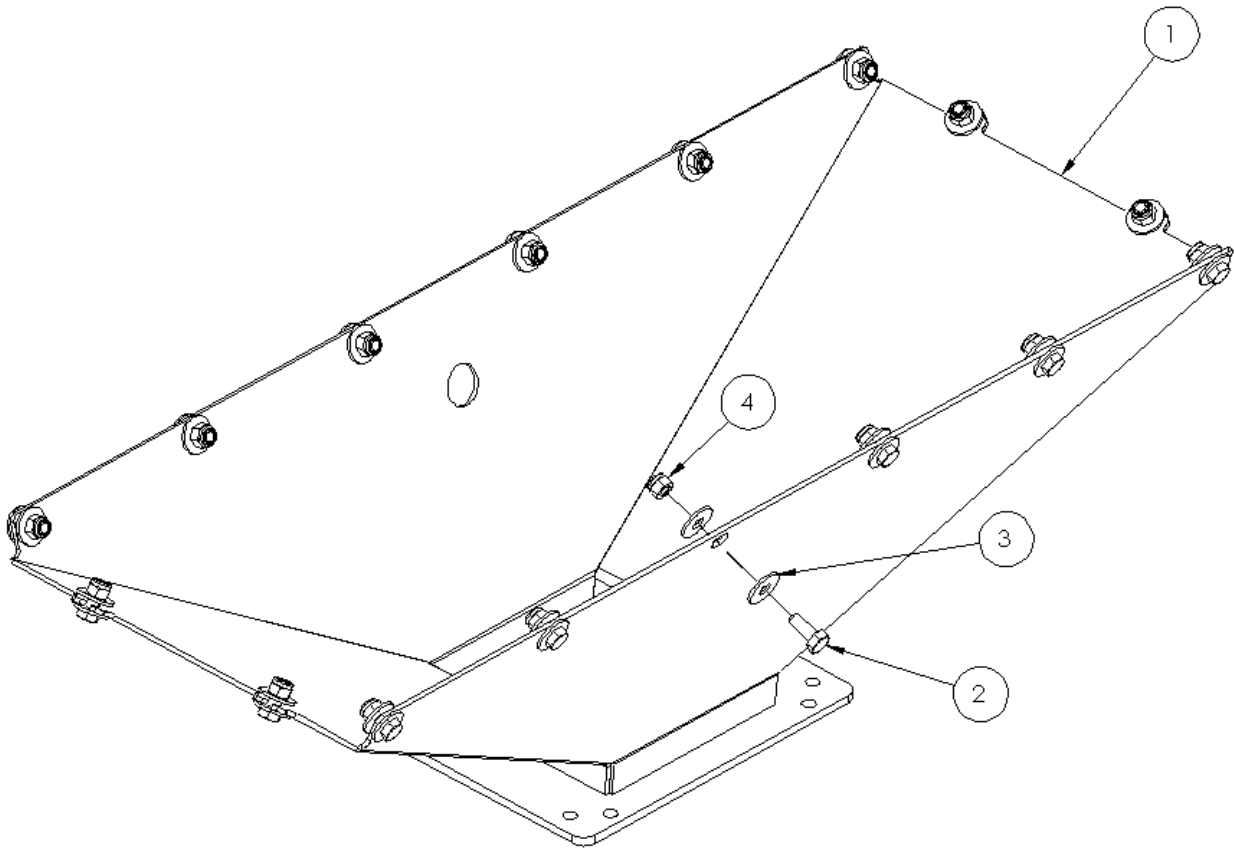

ITEM NO.	PART NUMBER	DESCRIPTION	QTY
1	1014202	FUNNEL CNTRAL METERING UNIT	1
2	1014373	HEX BOLT M8x20 A2	16
3	1011471	WASHER LARGE M8 A2	32
4	1011195	HEX LOCKNUT M8 A2	16