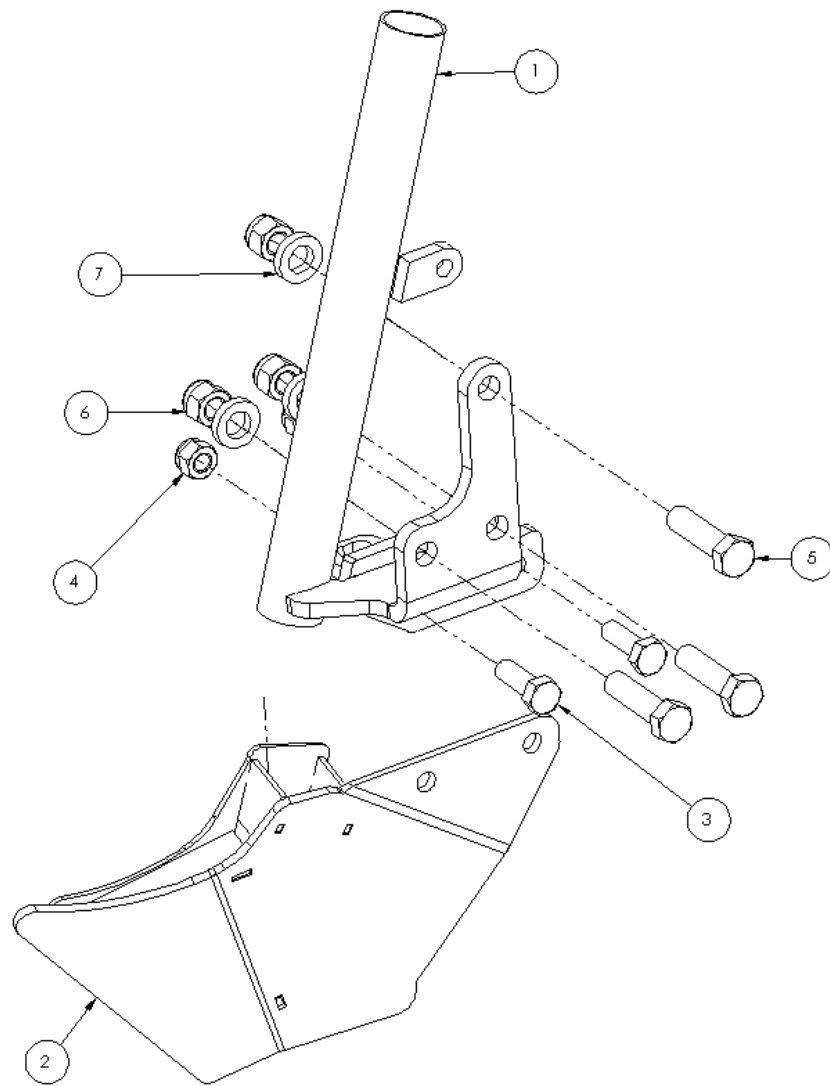

ITEM NO.	PART NUMBER	DESCRIPTION	QTY
1	1010204	SEED BOOT MOUNT LH	1
2	1010206	SEED BOOT LH	1
3	1010209	HEX BOLT M10x30 8.8 ZN	2
4	1011227	HEX LOCK NUT M10 ZN	2
5	1011324	HEX BOLT M12x45 8.8 ZN	3
6	1011229	HEX LOCK NUT M12 ZN	3
7	1010190	WASHER Ø14/24-5 RUBBER	3