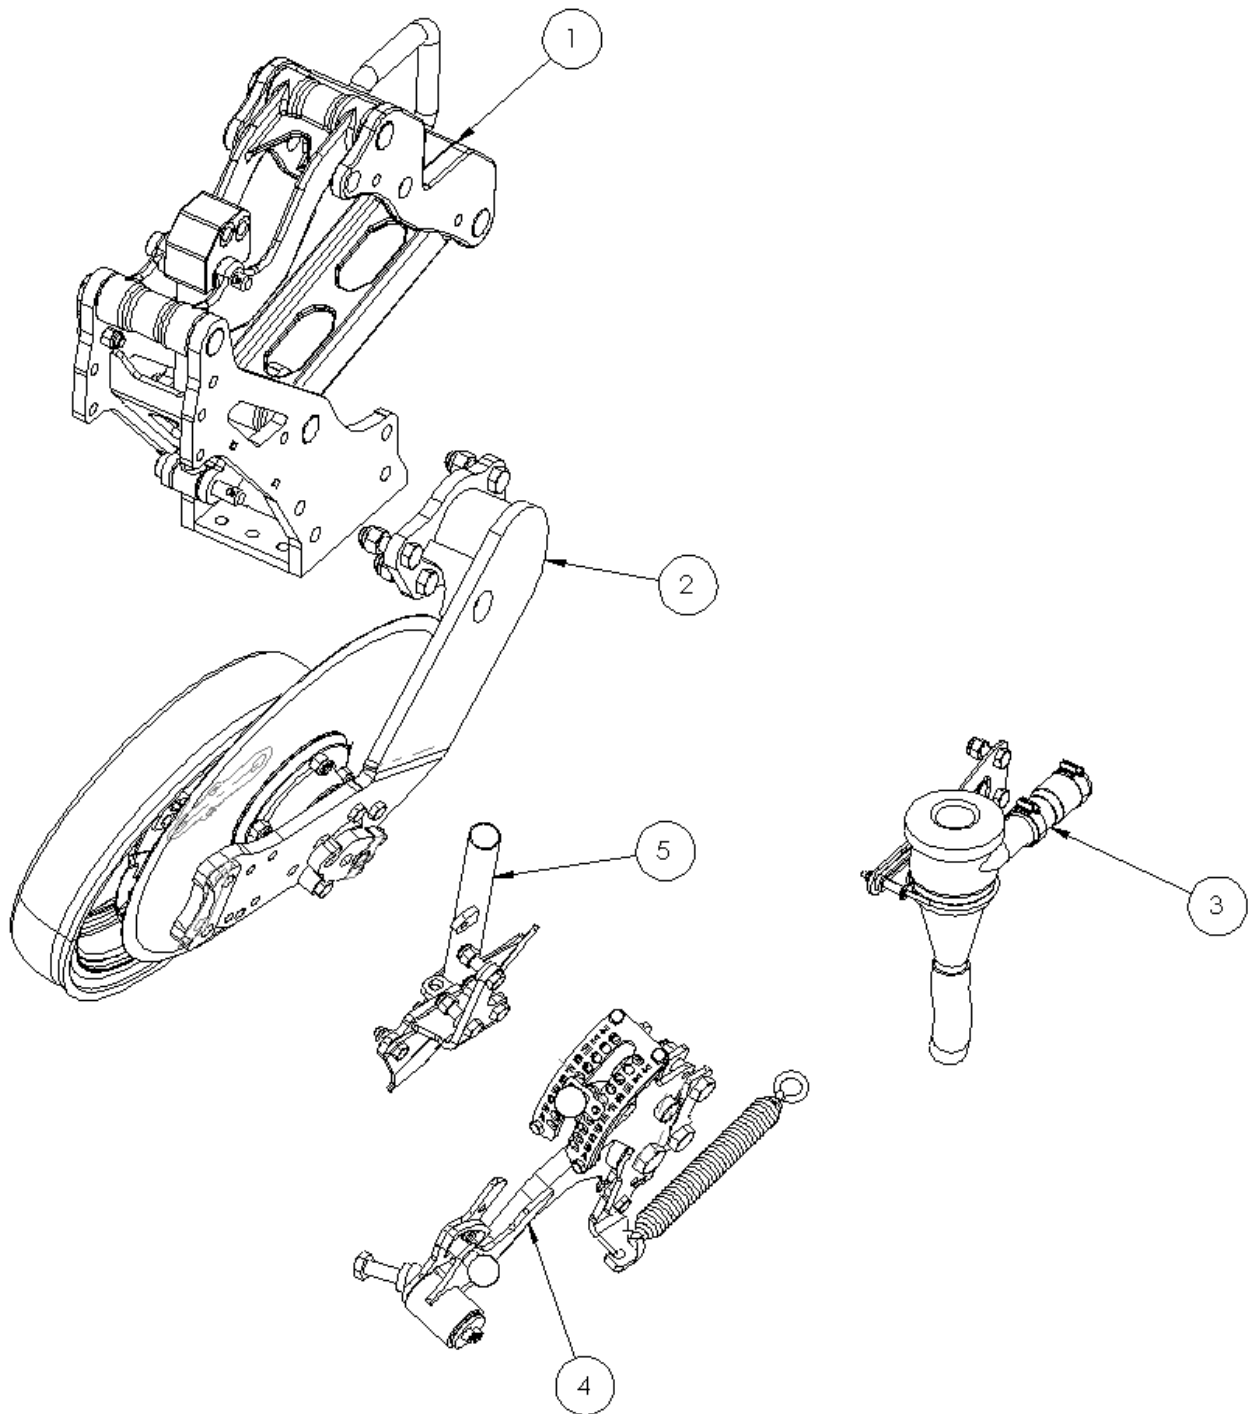

ITEM NO.	PART NUMBER	DESCRIPTION	QTY
1	1010305	PARALLELOGRAM ASSEMBLY	1
2	1010612	DISC SUPPORT ASSEMBLY RH	1
3	1010623	CYCLONE WITH SUPPORT	1
4	1010653	REAR ASSEMBLY RH	1
5	1010207	SEED BOOT ASSEMBLY RH	1