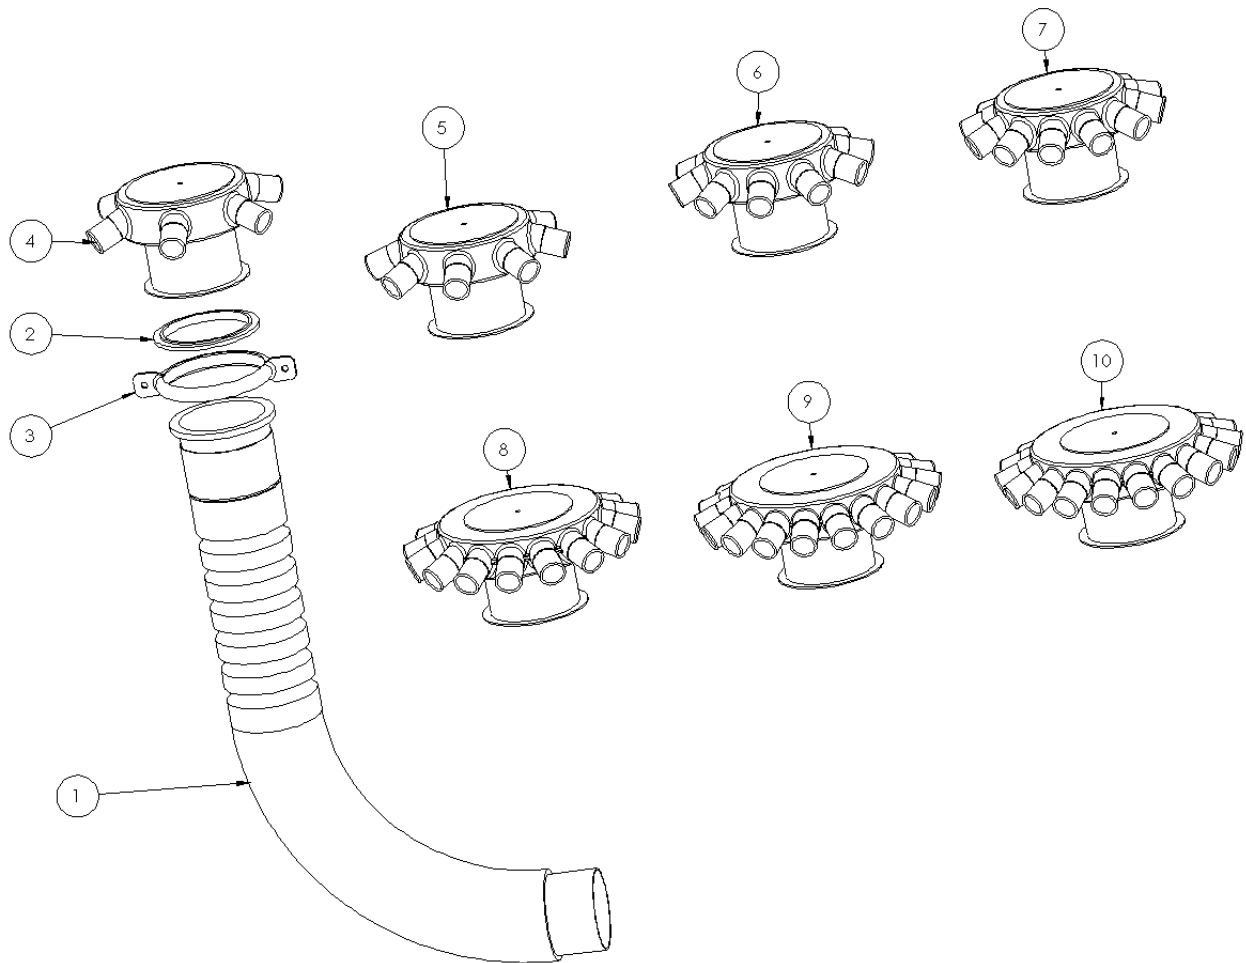

ITEM NO.	PART NUMBER	DESCRIPTION	QTY
1	1010405	DISTRIBUTION HEAD TUBE $\varnothing 100$	1
2	1010459	SEAL PVC	1
3	1010465	CLAMP $\varnothing 130\text{mm}$	1
4	1010933	DISTRIBUTION HEAD 6x $\varnothing 32$	1
5	1010406	DISTRIBUTION HEAD 8x $\varnothing 32$	1
6	1010460	DISTRIBUTION HEAD 10x $\varnothing 32$	1
7	1010461	DISTRIBUTION HEAD 12x $\varnothing 32$	1
8	1010462	DISTRIBUTION HEAD 16x $\varnothing 32$	1
9	1010463	DISTRIBUTION HEAD 18x $\varnothing 32$	1
10	1010464	DISTRIBUTION HEAD 20x $\varnothing 32$	1