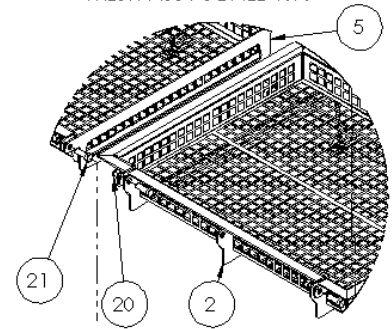

DETAIL REAR VIEW
MESH ASSY SCALE 1:10