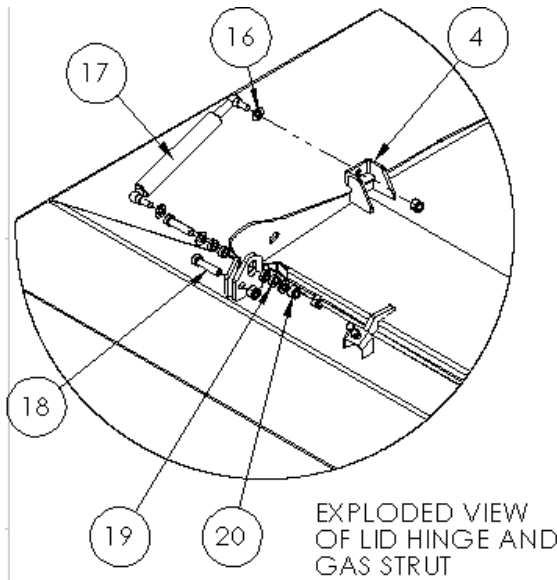

DETAIL REAR VIEW
MESH ASSY SCALE 1:10