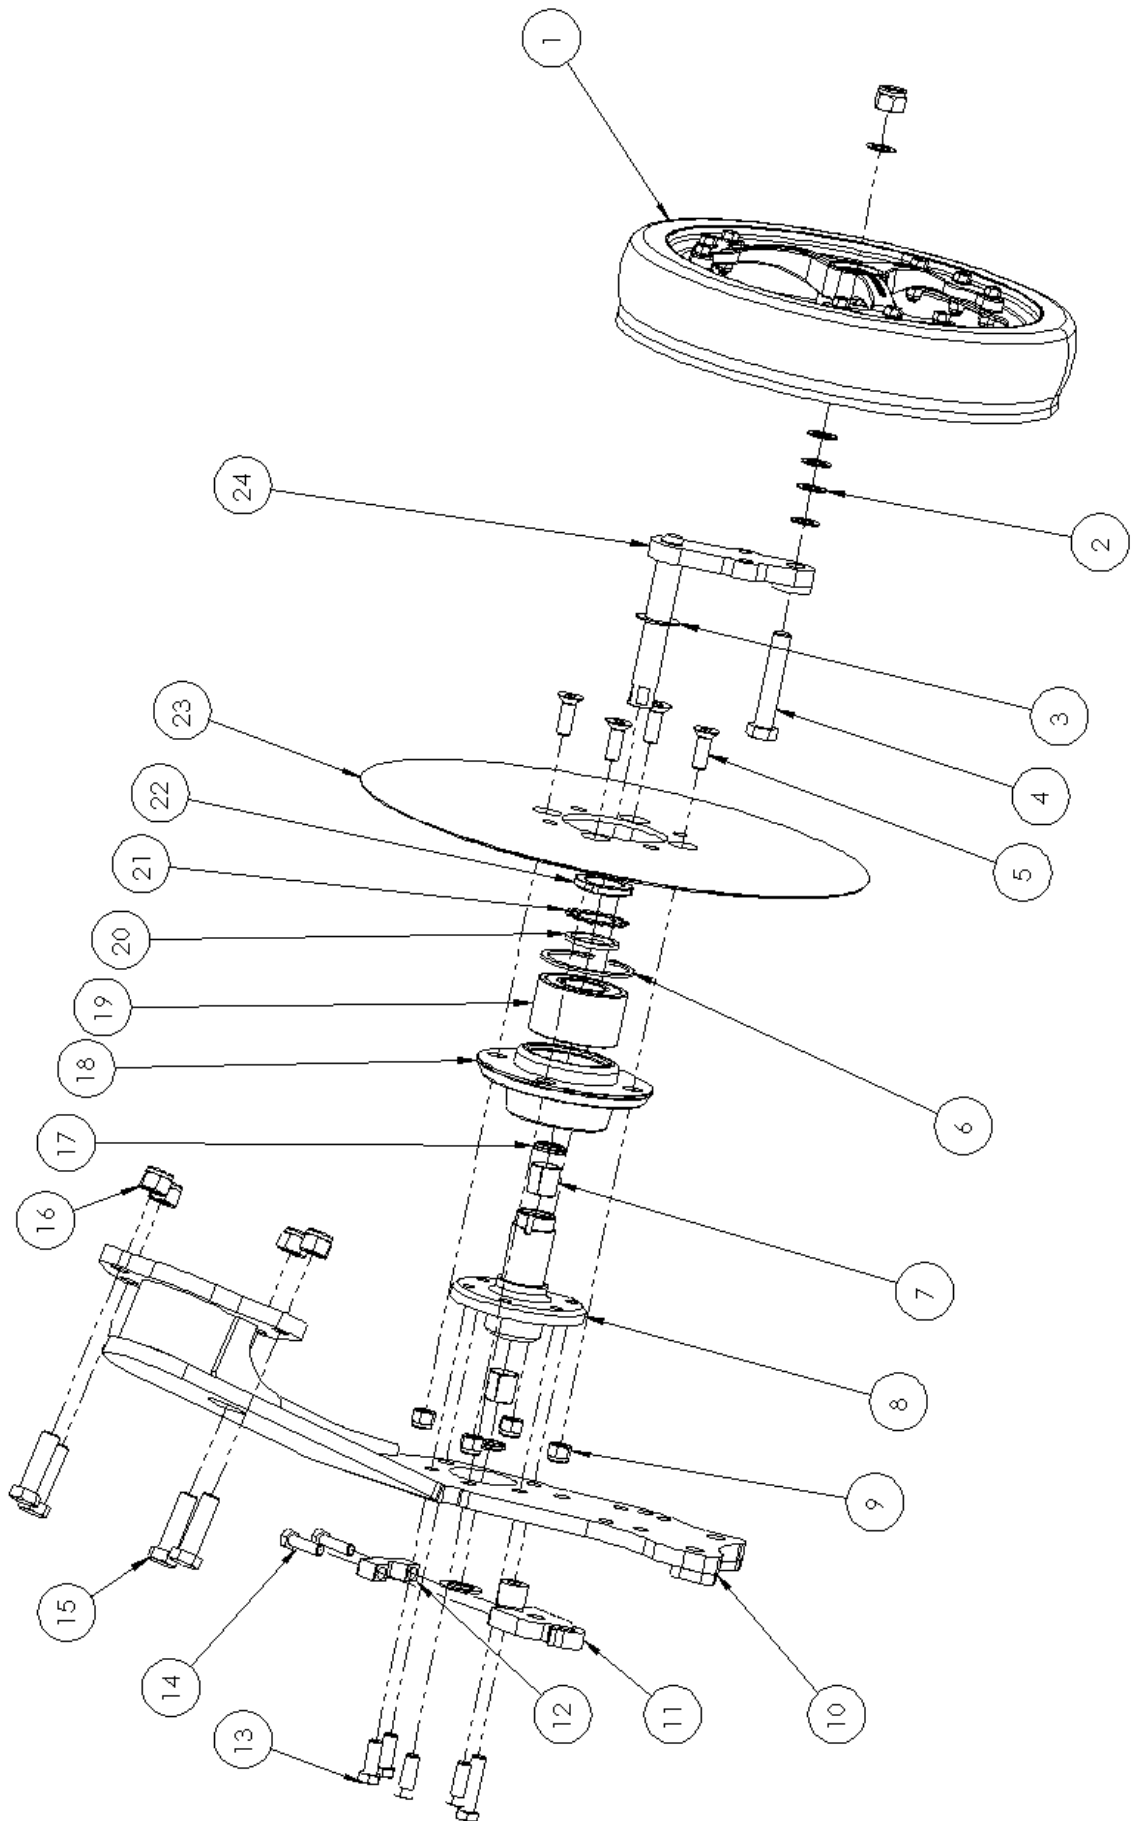

1013171	DISC SUPPORT ASSEMBLY LH	EN	09/2020

ITEM NO.	PART NUMBER	DESCRIPTION	QTY
1	1010742	WHEEL Ø405X78	1
2	1010429	WASHER Ø17/26-1	5
3	1010770	WASHER Ø23 /38-1.5	2
4	1011110	HEX BOLT M16x85 8.8 ZN	1
5	1011737	COUNTERSUNK HEAD SCREW M12x35 10.9 ZN	4
6	1010274	CIRCLIP INTERNAL Ø80 ZN	1
7	1010282	CYLINDRICAL BUSHING Ø22.23/25.4-25.4	2
8	1010280	AXLE	1
9	1011229	HEX LOCK NUT M12 ZN	4
10	1010610	DISC SUPPORT RH	1
11	1010430	PLATE	1
12	1010431	CLAMP	1
13	1011539	HEX BOLT M12x30 8.8 ZN	4
14	1010433	HEX BOLT M10x35 10.9 ZN	2
15	1011351	HEX BOLT M16x55 8.8 ZN	4
16	1011233	HEX LOCK NUT M16 ZN	5
17	1010281	WIPER SEAL 7/8"	2
18	1010279	HUB	1
19	1010276	BEARING Ø38.1/80x47	1
20	1010324	SPACER Ø38.5/48-4	1
21	1010278	RETAINING PLATE MB7 Ø35	1
22	1010277	LOCK NUT M35 x 1.5	1
23	1010247	DISC STRAIGHT Ø357x5	1
24	1010336	SIDE WHEEL ARM	1