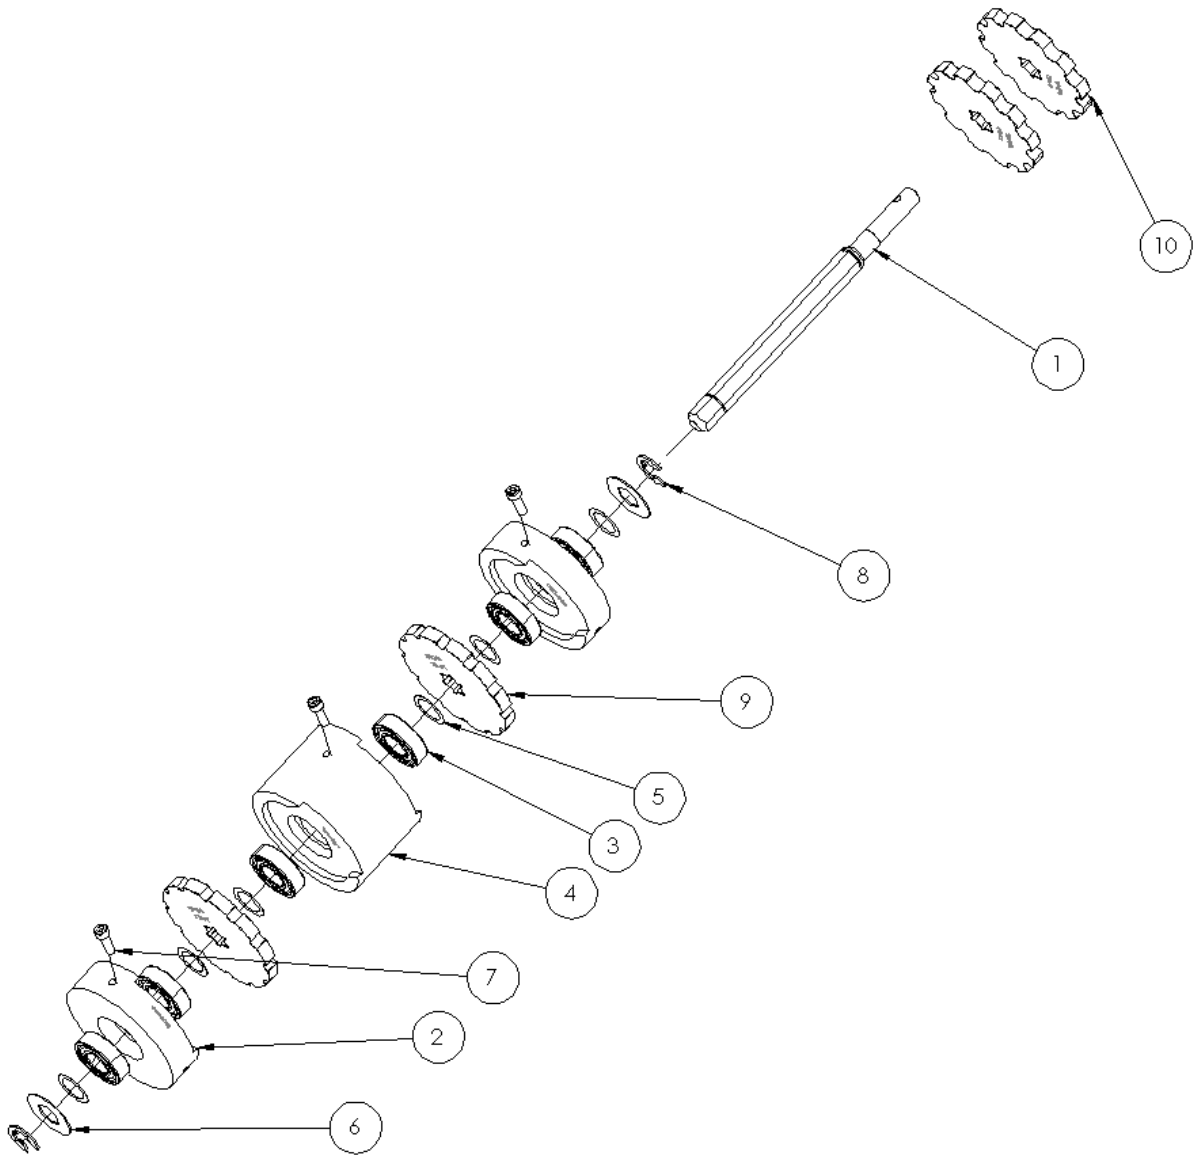

ITEM NO.	PART NUMBER	DESCRIPTION	QTY
1	1014229	ROTOR SHAFT 17mm HEXAGONAL	1
2	1014356	SPACER $\varnothing$100x28	2
3	1010359	BALL BEARING 6004 2RS A2	6
4	1014357	SPACER $\varnothing$100x70	1
5	1014243	SHIM WASHER $\varnothing$20/28x0.2 A2	6
6	1014358	SPACER $\varnothing$40x1	2
7	1011791	CAP SCREW M6x20 A2	3
8	1010228	LOCK WASHER $\varnothing$15 A2	2
9	1014344	METERING WHEEL 2.5ccm $\varnothing$100x10 A2	2
10	1014346	METERING WHEEL 7.5ccm $\varnothing$100x10 A2	2