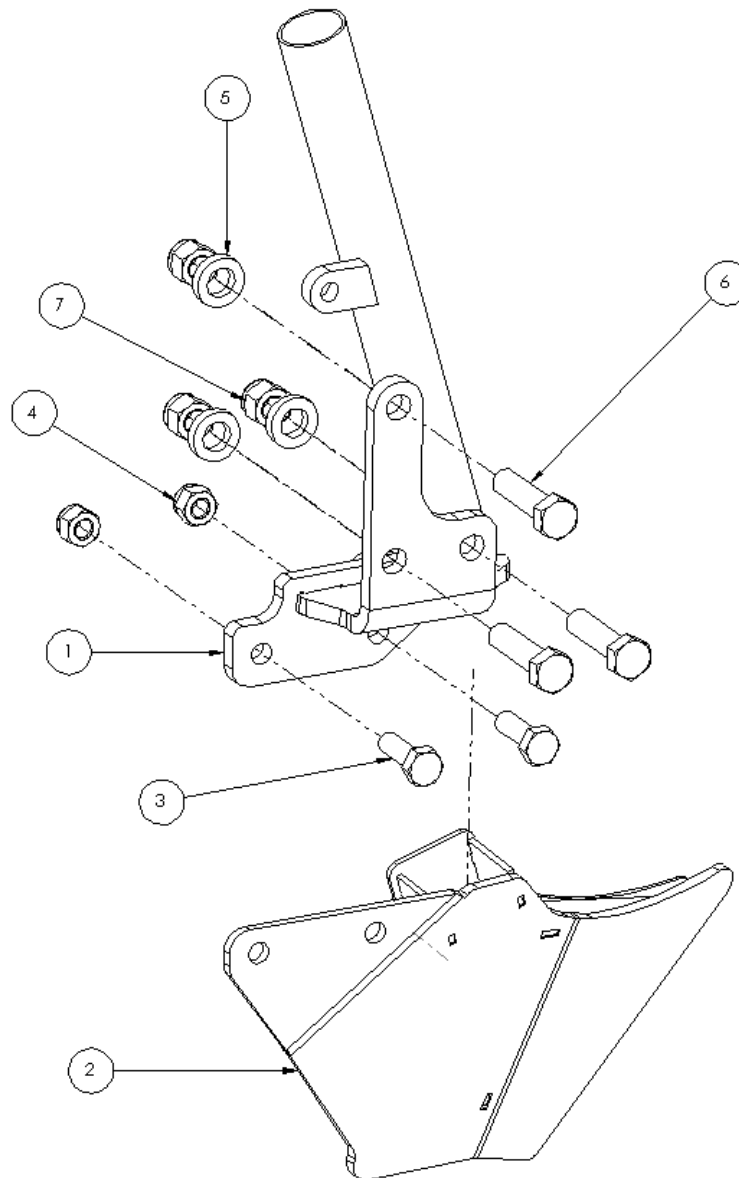

ITEM NO.	PART NUMBER	DESCRIPTION	QTY
1	1010203	SEED BOOT MOUNT RH	1
2	1010205	SEED BOOT RH	1
3	1010209	HEX BOLT M10x30 8.8 ZN	2
4	1011227	HEX LOCK NUT M10 ZN	2
5	1010190	WASHER Ø14/24-5 RUBBER	3
6	1011324	HEX BOLT M12x45 8.8 ZN	3
7	1011229	HEX LOCK NUT M12 ZN	3