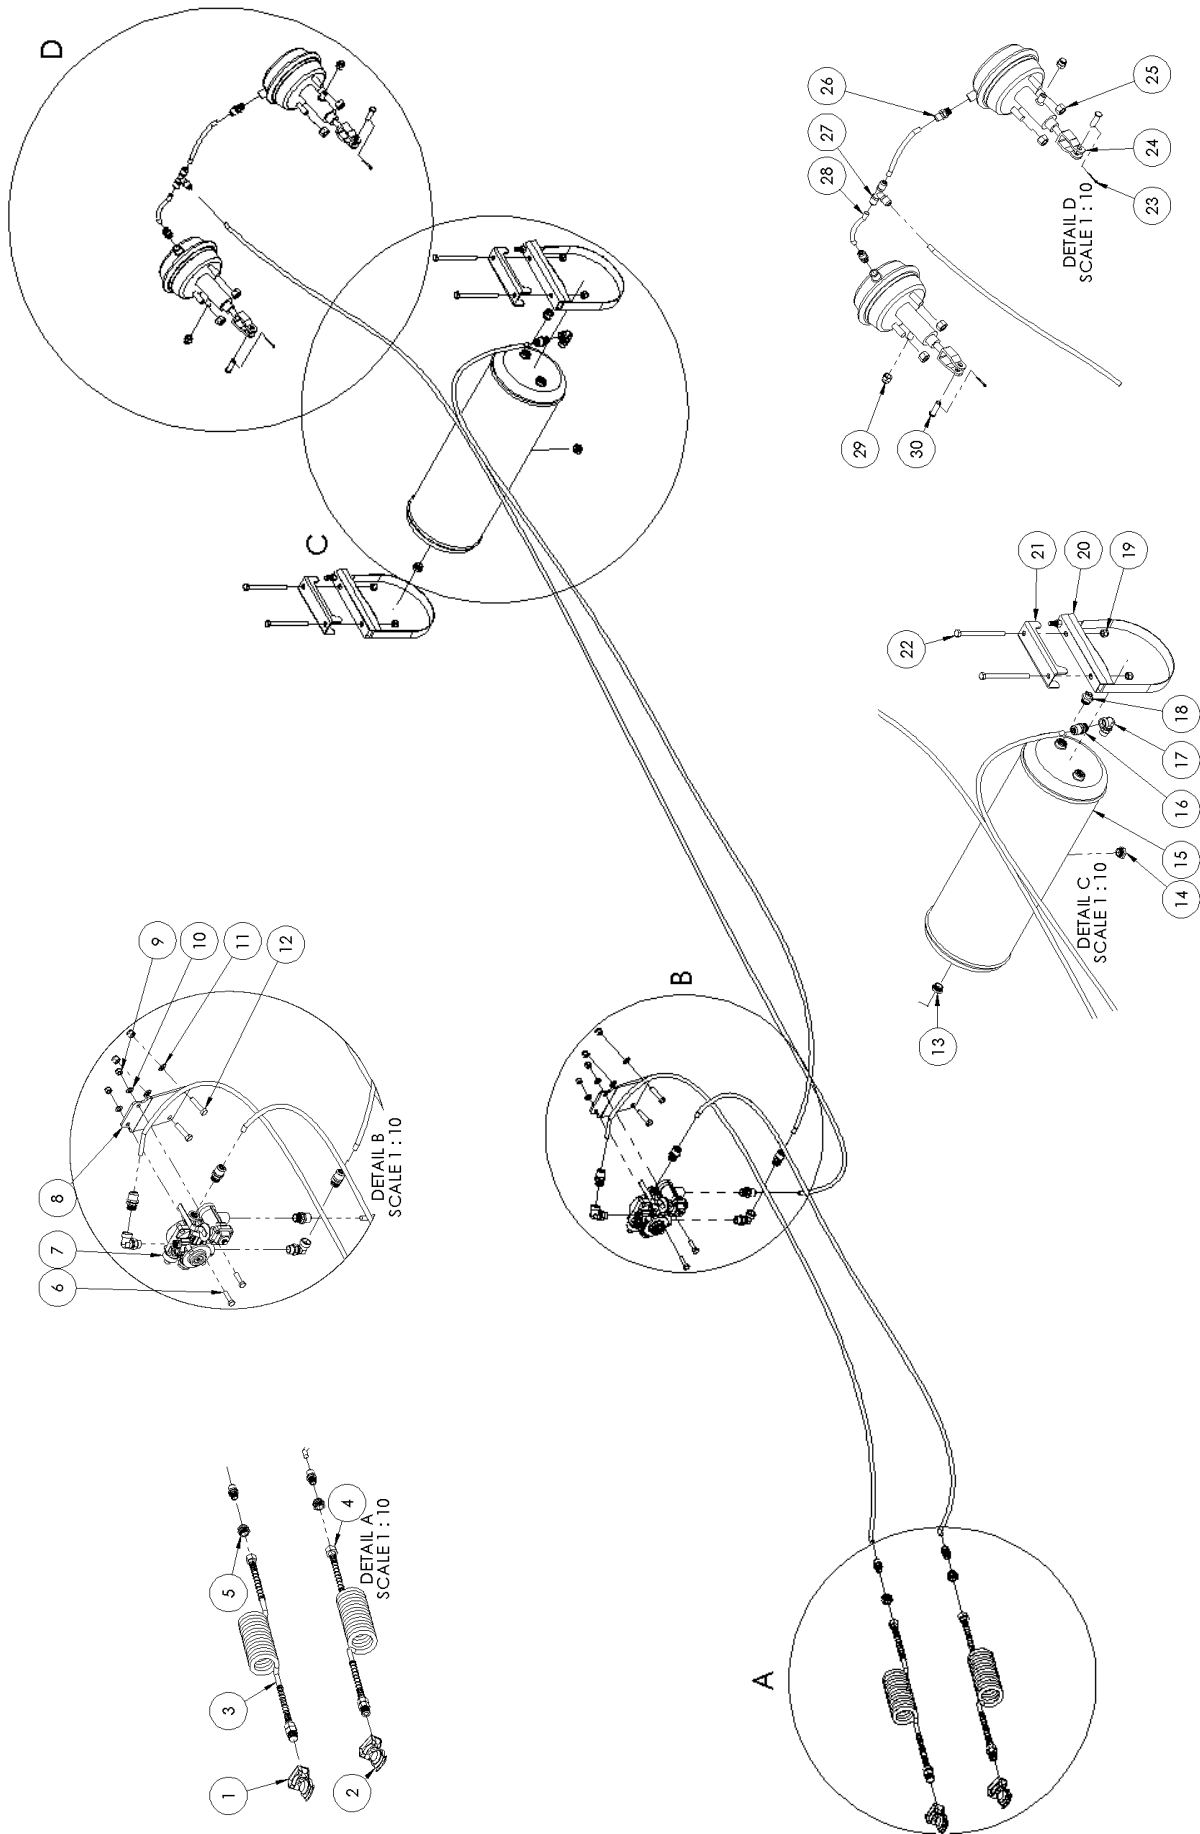

1015094	PNEUMATIC BRAKE ASSEMBLY	EN	09/2020

ITEM NO.	PART NUMBER	DESCRIPTION	QTY
1	1015034	RED COUPLING HEAD (EU STYLE)	1
2	1015035	YELLOW COUPLING HEAD (EU STYLE)	1
3	1015038	PNEUMAIC SPARIAL TUBING M22 RED	1
4	1015057	PNEUMAIC SPARIAL TUBING M22 YELLOW	1
5	1015105	BULKHEAD FITTING M22 M/M WITH F M16	2
6	1011051	HEX BOLT M10x40 8.8 ZN	2
7	1015032	PNEUMATIC BRAKE VALVE	1
8	1014646	BRAKE VALE SUPPORT BRACKET	1
9	1011227	HEX LOCK NUT M10 ZN	2
10	1011436	WASHER M10 ZN	2
11	1011437	WASHER M12 ZN	2
12	1011078	HEX BOLT M12x50 8.8 ZN	2
13	1015046	M22x1.5 PLUG	1
14	1015047	M22x1.5 DRAIN VALVE	1
15	1015033	AIR RESERVOIR 30L	1
16	1015095	STRAIGHT STUD ADAPTOR M22/ 12x1.5mm QUICK CONNECTOR	5
17	1015097	ELBOW ADAPTOR 90deg M/F M22	3
18	1015055	M22x1.5 TEST PORT	1
19	1011229	HEX LOCK NUT M12 ZN	6
20	1015042	AIR RESERVOIR SUPPORT ASSEMBLY	2
21	1015043	AIR RESERVOIR MOUNT	2
22	1011093	HEX BOLT M12x150 8.8 ZN	4
23	1010497	SPLIT PIN $\varnothing$4x28mm ZN	2
24	1014050	DUAL BRAKE ACTUATOR	2
25	1011205	HEX NUT M16 ZN	4
26	1015096	STRAIGHT STUD ADAPTOR M16/ 12x1.5mm QUICK CONNECTOR	4
27	1015098	EQUAL TEE 12x1.5mm QUICK CONNECTOR	1
28	1015099	PNEUMATIC NYLON BRAKE HOSE $\varnothing$12mm	1
29	1014375	END CAP 3/8 BSP	2
30	1013102	PIN	2