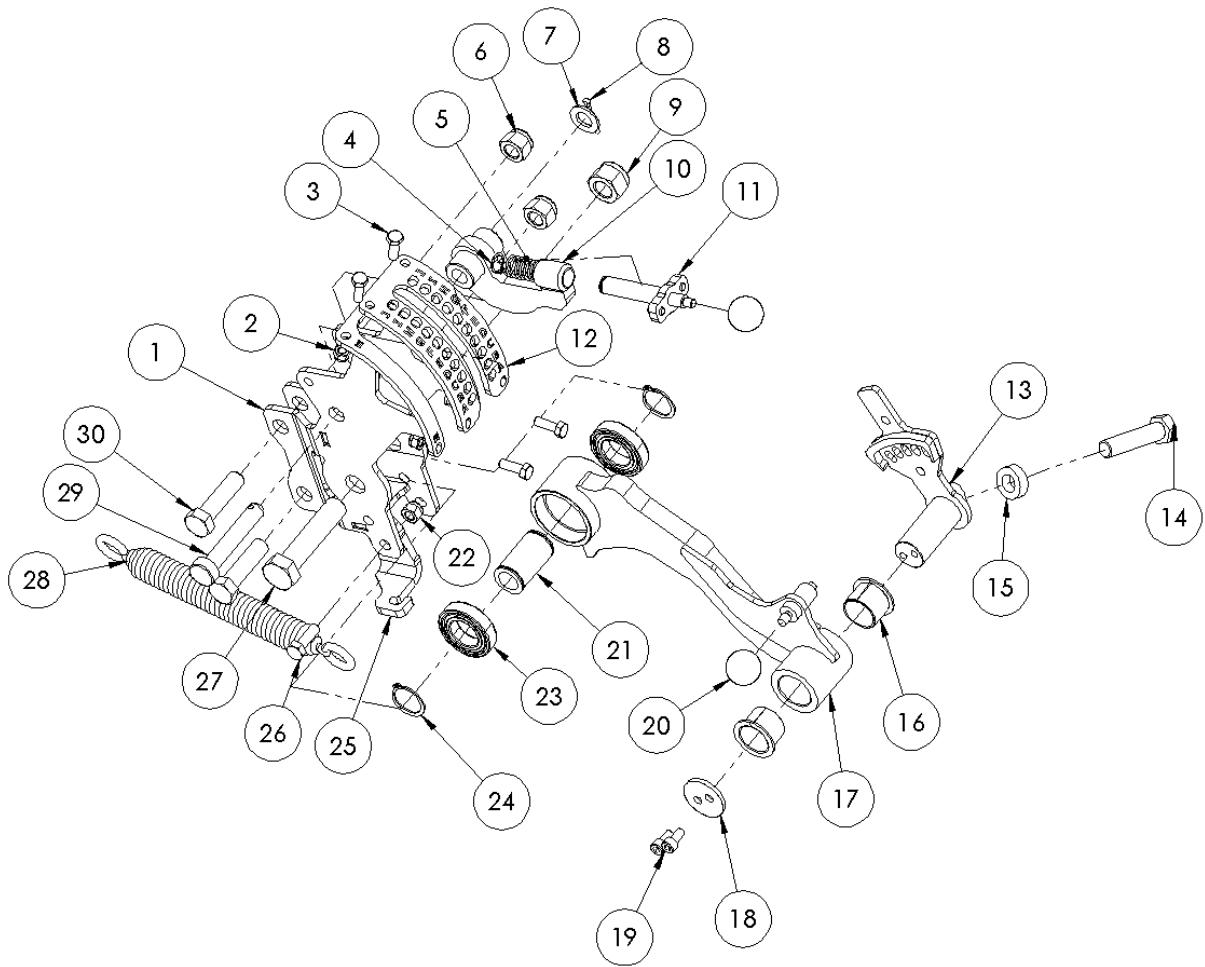

1013174	REAR ASSEMBLY LH	EN	09/2020

ITEM NO.	PART NUMBER	DESCRIPTION	QTY
1	1010644	PACKING ARM SUPPORT	1
2	1011194	HEX LOCK NUT M8 ZN	4
3	1011542	HEX BOLT M8x25 8.8 ZN	4
4	1010268	CIRCLIP EXTERNAL Ø16 ZN	1
5	1010435	COMPRESSION SPRING Ø20/1,8mm L0=33mm	1
6	1011233	HEX LOCK NUT M16 ZN	2
7	1011439	WASHER M16 ZN	1
8	1010497	SPLIT PIN Ø4x28mm ZN	1
9	1011235	HEX LOCK NUT M20 ZN	1
10	1010630	CAM	1
11	1010633	HANDLE	1
12	1010657	PLATE DEPTH REGULATION	1
13	1014056	SHAFT ANGLE ADJUSTMENT	1
14	1011107	HEX BOLT M16x70 8.8 ZN	1
15	1010652	SPACER Ø16.5/30-10	1
16	1010655	PLAIN BUSHING W COLLAR Ø30/34-26	2
17	1014060	PACKING ARM LH	1
18	1010656	FIXATION PLATE	1
19	1011630	CAP SCREW M8x16 8.8 ZN	2
20	1010311	BALL KNOB M8	2
21	1010648	AXLE Ø20.5/30-54	1
22	1011227	HEX LOCK NUT M10 ZN	1
23	1010439	BALL BEARING 6006 2RS	2
24	1011550	CIRCLIP EXTERNAL Ø30 ZN	2
25	1014392	SPRING SUPPORT BRACKET LH	1
26	1010209	HEX BOLT M10x30 8.8 ZN	1
27	1011134	HEX BOLT M20x90 8.8 ZN	1
28	1010028	TENSION SPRING Ø30x5 L0=268mm	1
29	1010485	PIN Ø16x78mm	1
30	1011105	HEX BOLT M16x60 8.8 ZN	2