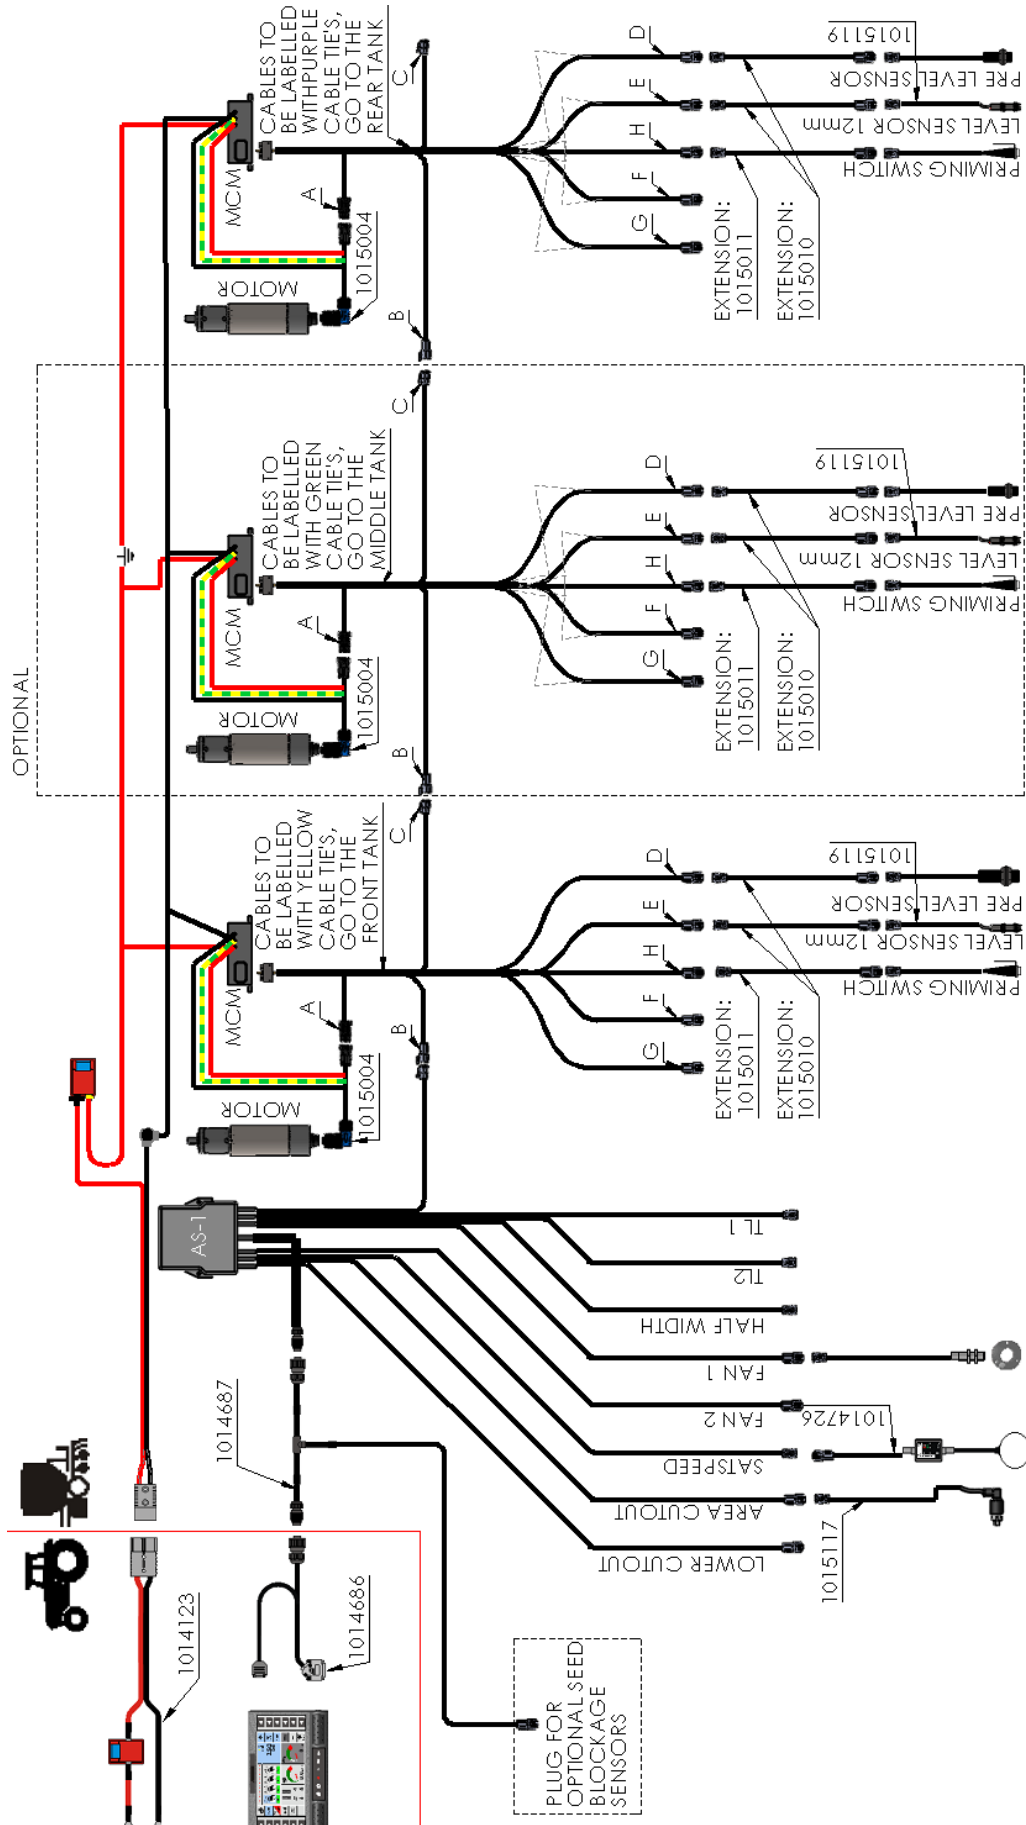

ITEM NO.	PART NUMBER	DESCRIPTION	QTY
1	1014229	ROTOR SHAFT 17mm HEXAGONAL	1
2	1014356	SPACER $\varnothing$ 100x28	2
3	1010359	BALL BEARING 6004 2RS A2	6
4	1014357	SPACER $\varnothing$ 100x70	1
5	1014243	SHIM WASHER $\varnothing$ 20/28x0.2 A2	6
6	1014358	SPACER $\varnothing$ 40x1	2
7	1011791	CAP SCREW M6x20 A2	3
8	1010228	LOCK WASHER $\varnothing$ 15 A2	2
9	1014344	METERING WHEEL 2.5ccm $\varnothing$ 100x10 A2	2
10	1014346	METERING WHEEL 7.5ccm $\varnothing$ 100x10 A2	2

ITEM NO.	PART NUMBER	DESCRIPTION	QTY
1	1011984	EYE BOLT M8 A2	2
2	1014035	SUPPORT PLATE	1
3	1010389	WIRE ROPE GRIP Ø8mm ZN	2
4	1010390	WIRE ROPE THIMBLE Ø8mm ZN	2
5	1010547	HEAT SHRINK TUBING	2
6	1013007	SNAP HOOK 80X8mm	1
7	1010028	TENSION SPRING Ø30X5 LO=268mm	1
8	1014036	STEEL CABLE Ø8mm	1
9	1011194	HEX LOCK NUT M8 ZN	2
10	1011323	HEX BOLT M12x40 8.8 ZN	2
11	1011229	HEX LOCK NUT M12 ZN	2