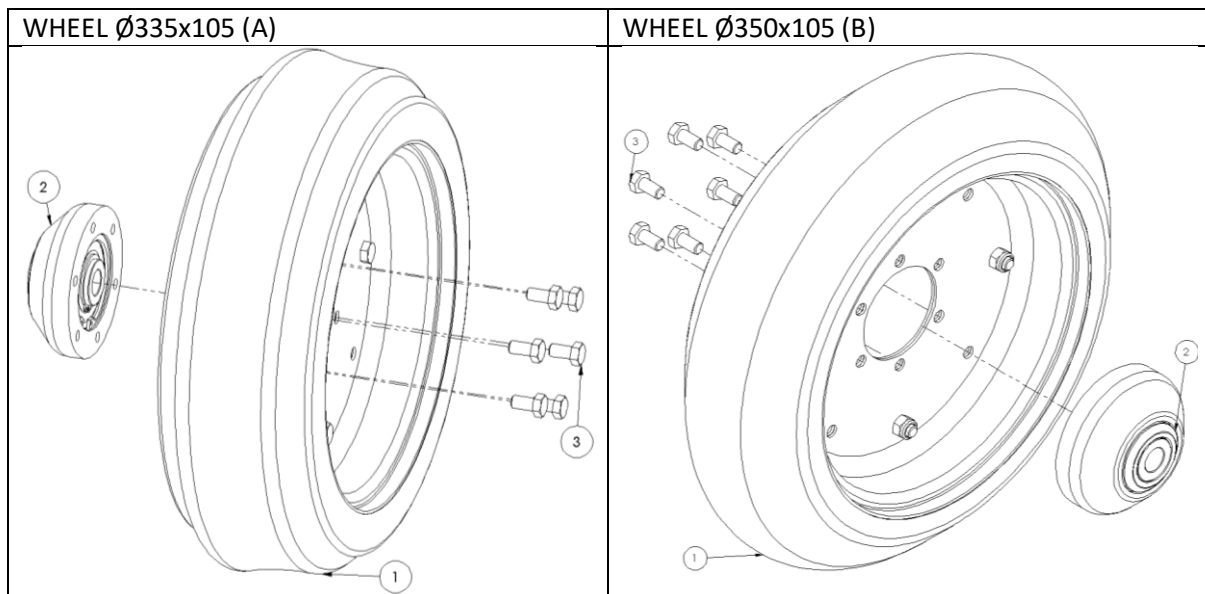

ITEM NO.	PART NUMBER	DESCRIPTION	QTY
1 (A)	1014032	WHEEL Ø335x105	1
1(B)	1010326	WHEEL Ø350x105	1
2	1010592	HUB ASSEMBLY	1
3	1011884	HEX BOLT M8x16 8.8 ZN	6