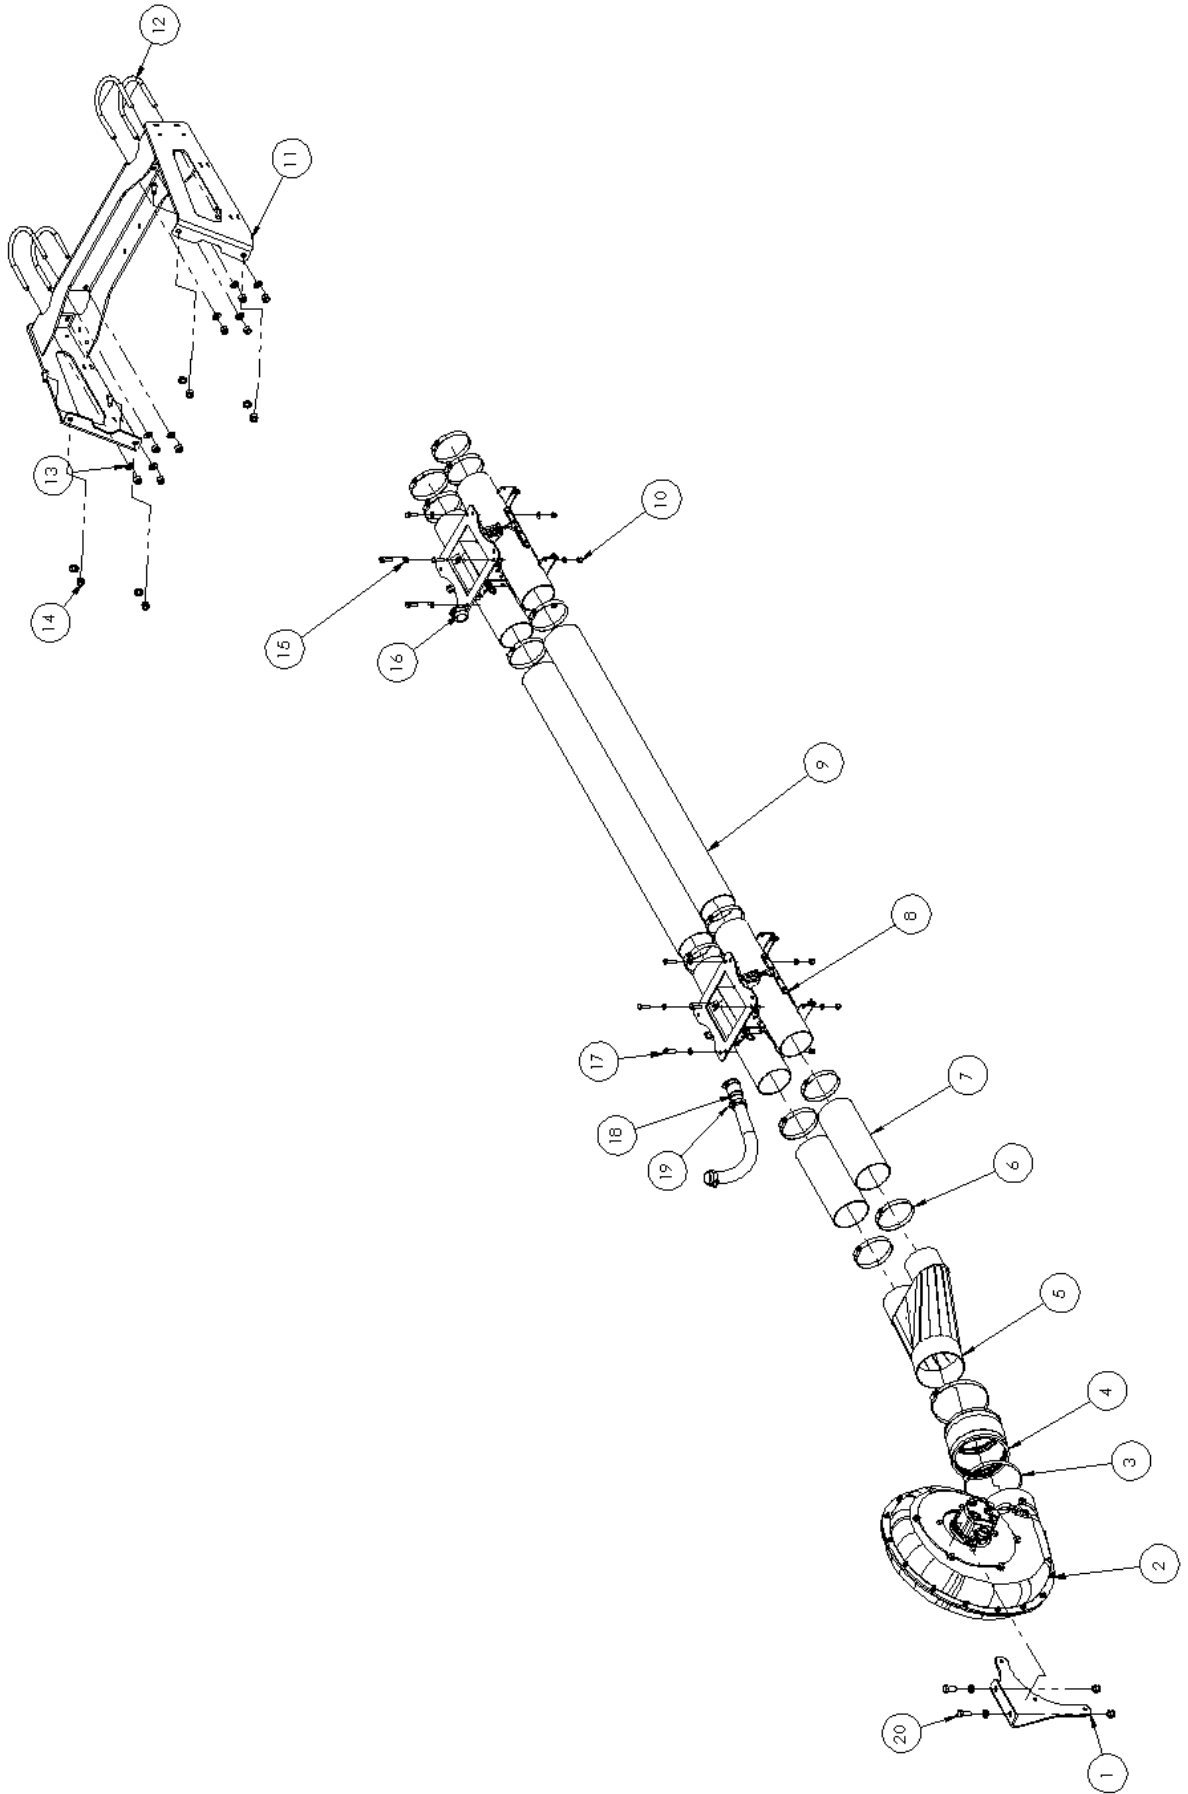

1014377	PNEUMATIC TRANSPORT 2 TANKS	EN	09/2020

ITEM NO.	PART NUMBER	DESCRIPTION	QTY
1	1010949	TURBINE SUPPORT	1
2	1010415	TURBINE ASSEMBLY	1
3	1010827	HOSE CLAMP Ø140-160mm A2	2
4	1014513	PIPE COUPLING Ø135-150	1
5	1010683	JUNCTION Ø140/2x102mm	1
6	1010828	HOSE CLAMP Ø90-110mm A2	12
7	1010916	HOSE Ø102	2
8	1010894	INJECTOR BOX ASSEMBLY DOUBLE Ø102mm	2
9	1014003	HOSE Ø102	2
10	1011195	HEX LOCKNUT M8 A2	16
11	1010914	DISTRIBUTION HEAD SUPPORT	1
12	1010054	U-BOLT Ø114 M12	4
13	1011437	WASHER M12 ZN	14
14	1011229	HEX LOCK NUT M12 ZN	14
15	1011447	WASHER M8 A2	32
16	1014095	CAP Ø38mm PVC	1
17	1014093	HEX BOLT M8x30 A2	16
18	1010407	REDUCTION Ø32/36 RUBBER	1
19	1014379	HOSE CLAMP Ø30-45mm A2	4
20	1011539	HEX BOLT M12x30 8.8 ZN	6