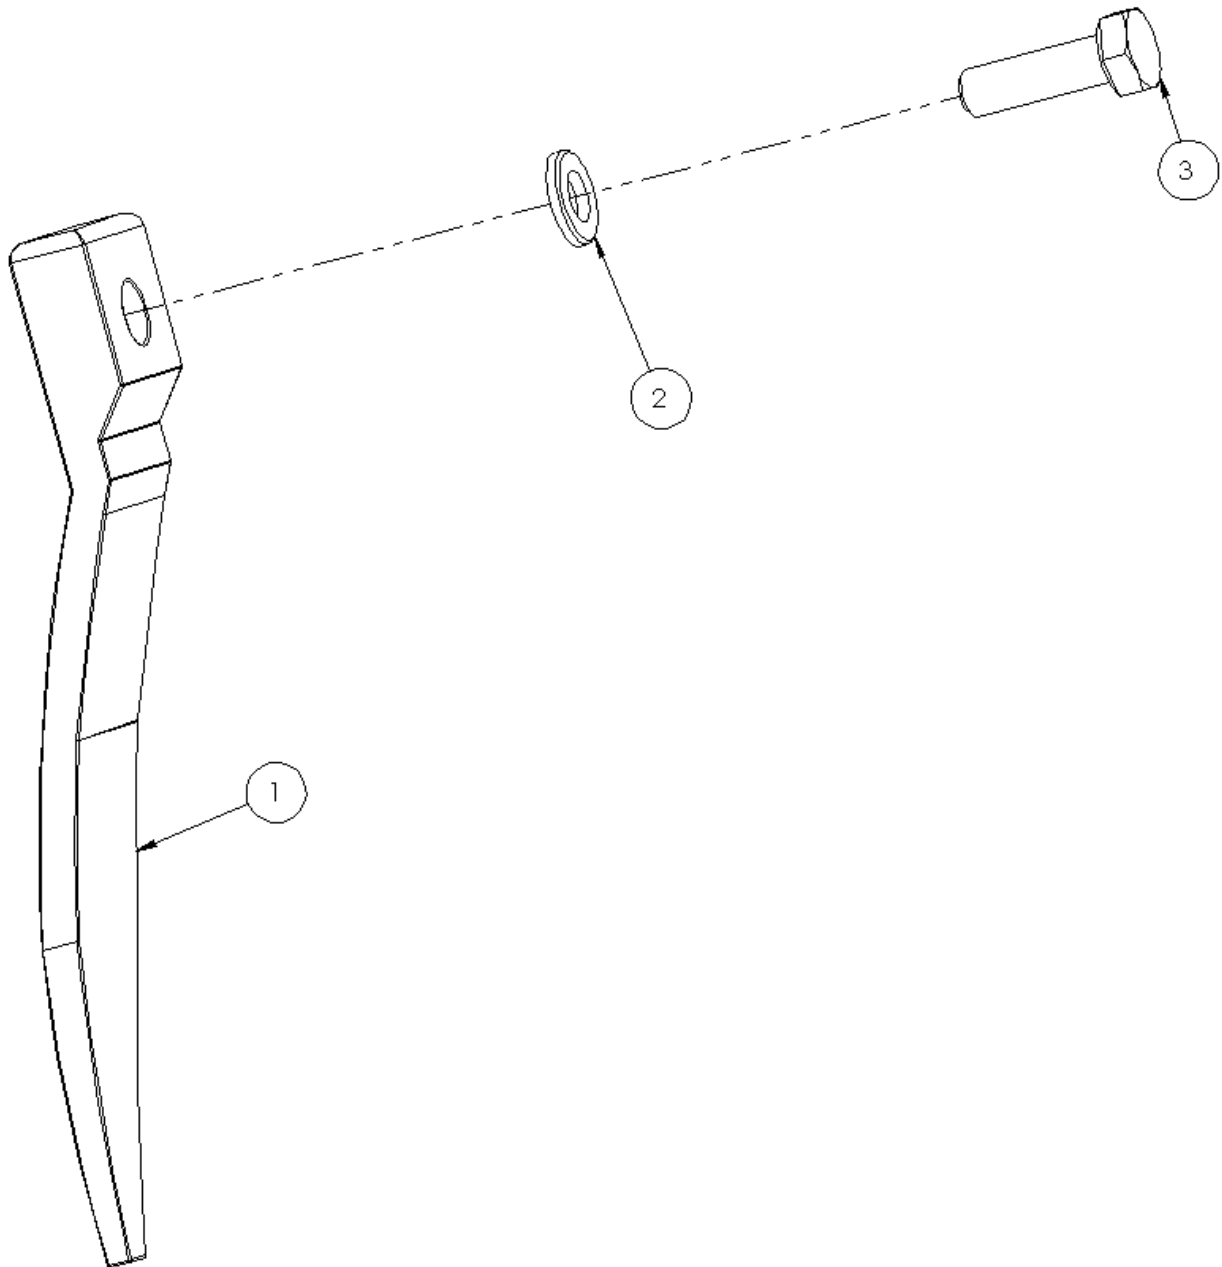

ITEM NO.	PART NUMBER	DESCRIPTION	QTY
1	1013165	SEED TAB	1
2	1011446	WASHER M6 A2	1
3	1014340	HEX BOLT M6x20 A2	1