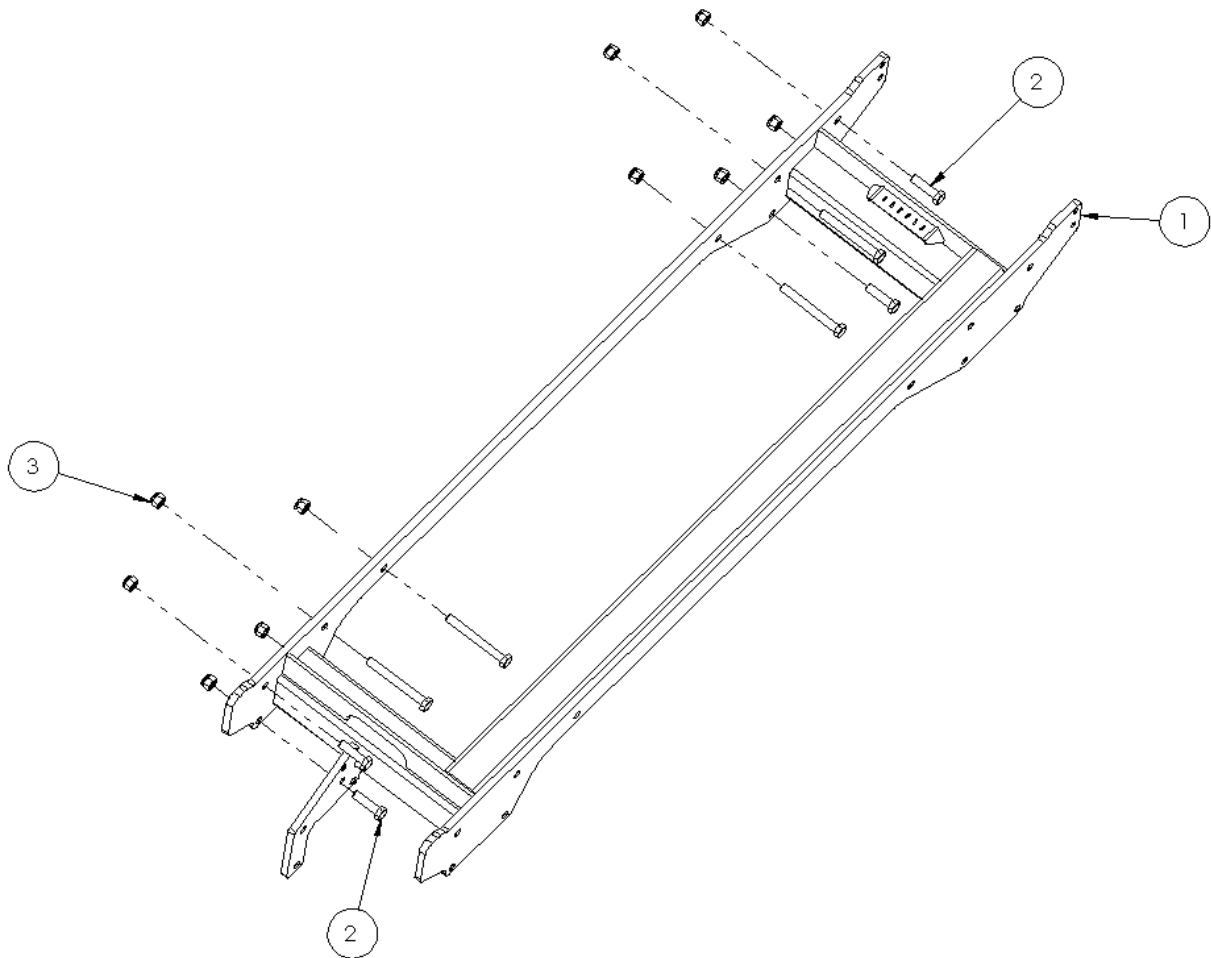

ITEM NO.	PART NUMBER	DESCRIPTION	QTY
1	1010921	WING EXTENSION 500mm LH	1
2	1011105	HEX BOLT M16x60 8.8 ZN	4
3	1011233	HEX LOCK NUT M16 ZN	10
4	1011117	HEX BOLT M16x140 8.8 ZN	6