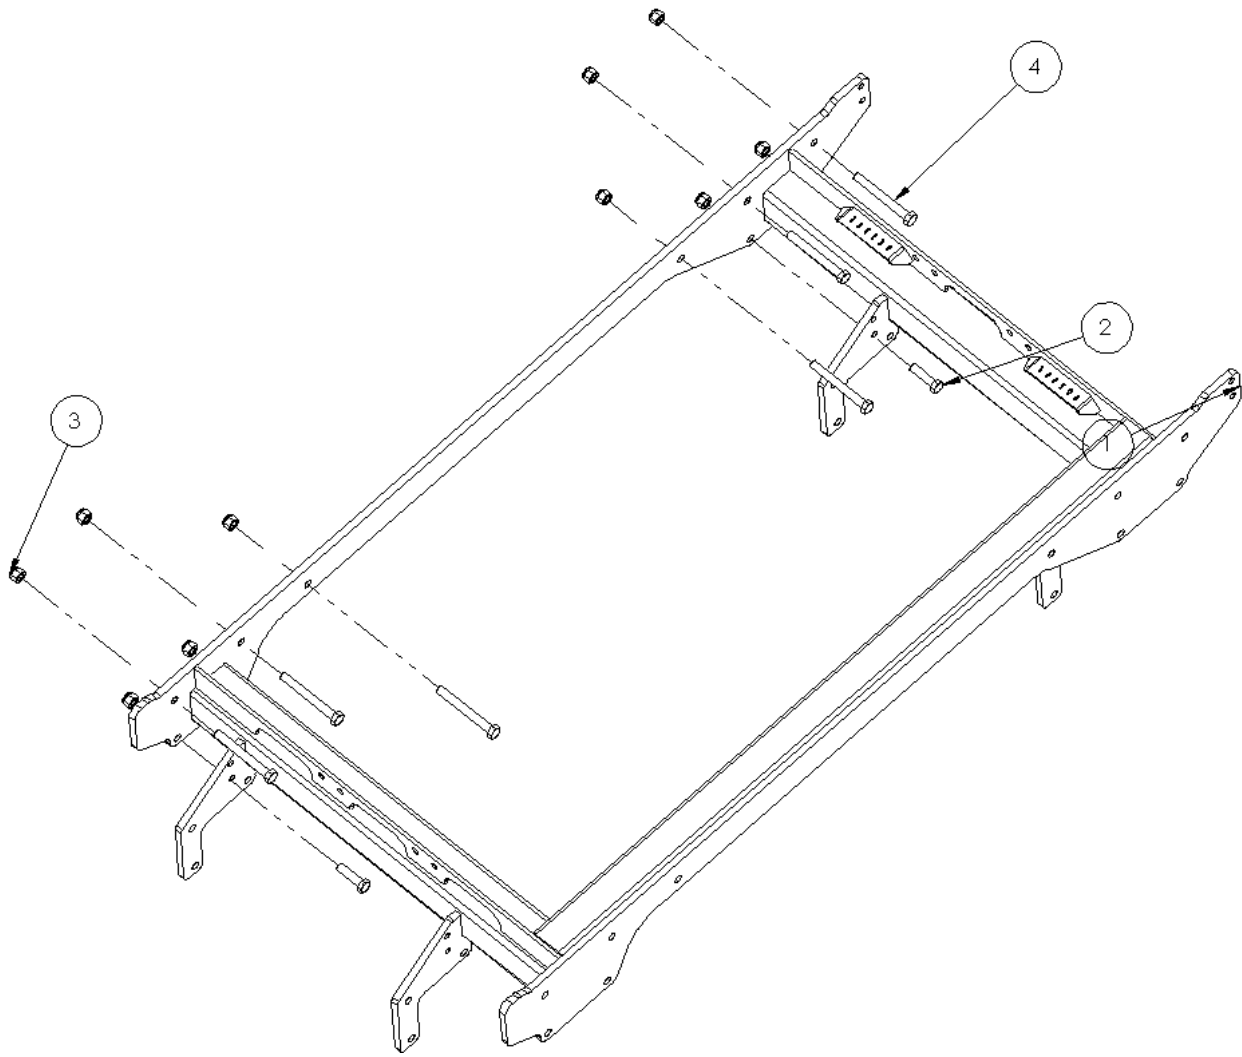

ITEM NO.	PART NUMBER	DESCRIPTION	QTY
1	1010761	WING EXTENSION 1000mm LH	1
2	1011105	HEX BOLT M16x60 8.8 ZN	4
3	1011233	HEX LOCK NUT M16 ZN	10
4	1011117	HEX BOLT M16x140 8.8 ZN	6