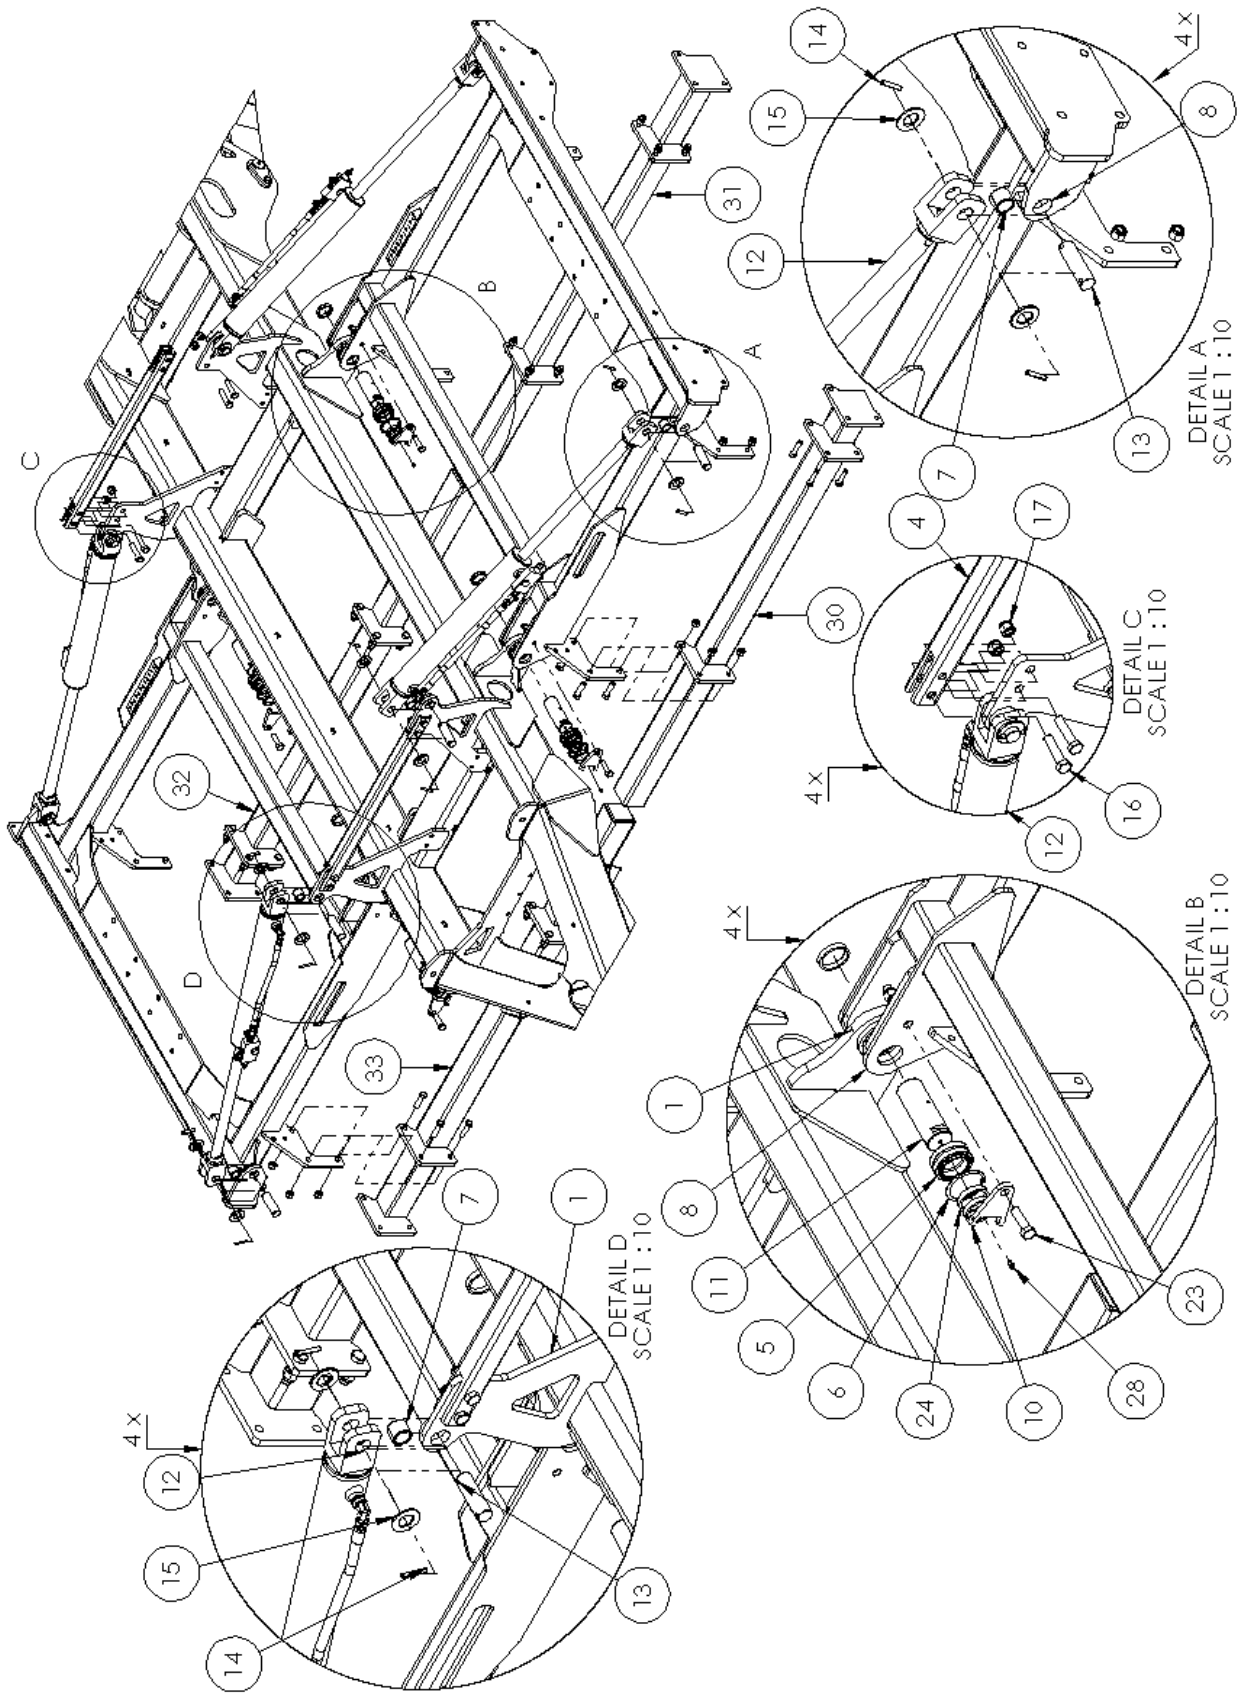

1010790	CENTRE FRAME OF THE CHASSIS ASSEMBLY	EN	09/2020

ITEM NO.	PART NUMBER	DESCRIPTION	QTY
1	1010766	MAIN CHASSIS	1
4	1010759	TUBE 50x50x6	2
5	1010546	SPHERICAL PLAIN BEARING Ø50	6
6	1013006	CIRCLIP INTERNAL Ø75 ZN	6
7	1010146	EXPANSION BUSH Ø30/ 38-30	8
8	1010765	MAIN WING LH	1
10	1010124	FIXATION PLATE PIN Ø50mm	6
11	1010709	PIN Ø50 L120/140	4
12	1010243	HYDRAULIC CYLINDER ASSEMBLY Ø40/80 S600	4
13	1010122	PIN Ø30 L80/100	8
14	1011502	ROLL PIN Ø8X50	16
15	1011443	WASHER M30 ZN	16
16	1011107	HEX BOLT M16x70 8.8 ZN	8
17	1011233	HEX LOCK NUT M16 ZN	18
24	1010791	SPACER Ø51/60-10	12
28	1010147	GREASE NIPPLE M8x1 ZN	6
30	1010905	TOOLBAR FRONT ASSEMBLY LH	1
31	1010906	TOOLBAR BACK ASSEMBLY LH	1
32	1010907	TOOLBAR BACK ASSEMBLY RH	1
33	1010908	TOOLBAR FRONT ASSEMBLY RH	1