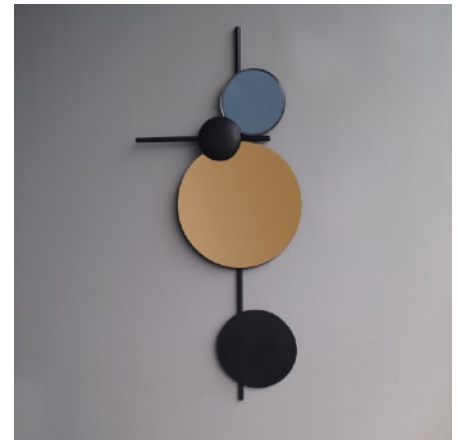

## TECHNICAL SHEET

---

**Cross-** Material: Iron. Size : 1/2" pipe

**Description from top :**

**Circle 1-** Material : Glass mirror(Grey), Size: 6"

**Circle 2-** Material: Leatherette, Size: 4"

**Circle 3-** Material: Gold color sheet, Size: 12"

**Circle 4-** Material : Iron, Size: 8"

**Base material:** MDF

**Net Weight :** 1.2kgs

**Dimensions :**

Total height - 36"

Width - 17"

Wall Depth - 2"

**Net packaged size :** 20 x 20 x 20 cms

**BLACK  
STEEL**

**Name :** Geometrical Abyss Wall Art Decor

**Product Code :** TBS-DE-01

**MRP :** INR 28,000 (Inclusive of all taxes)

CE

**HSN Code :** 9405

**Country of Origin :** India