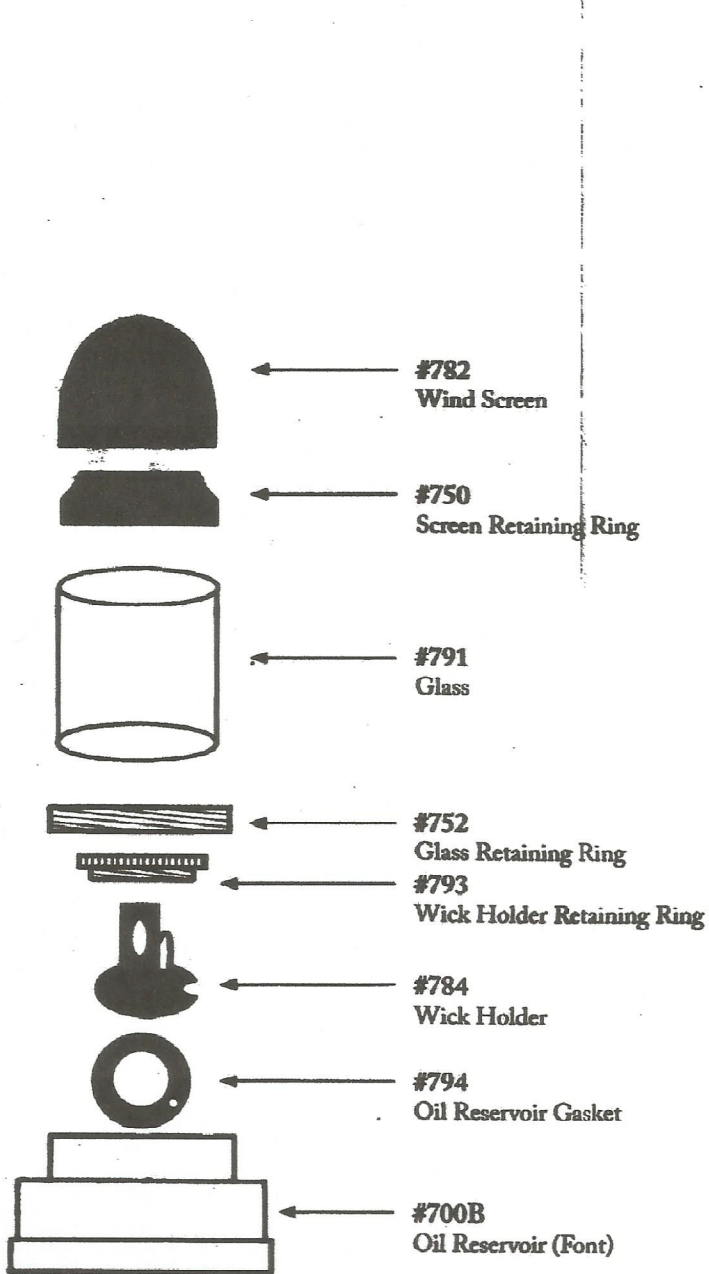

#700, 700BK, 700SS - 10" BRASS YACHT LAMP

#754 "S" Hook

M&B SHIPCANVAS CO.

101425 Overseas Hwy #264
Key Largo, FL 33037

Ed Morris

tel/fax (305) 396-8535
toll free (800) 758-6979

editor@shipcanvas.com

shipcanvas.com