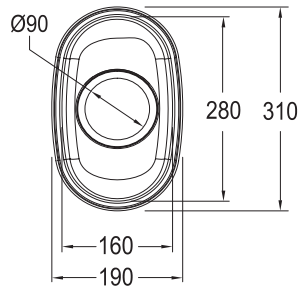

UNDERMOUNT SINKS

CUB 130

Sink Dimensions:	190L x 310W mm
Bowl Dimensions:	160L x 280W x 126D mm
Cut-Out Dimensions:	Refer to template included with packaging.
Product Code:	1990035

CUB 150

Sink Dimensions:	390L x 455W mm
Bowl Dimensions:	345L x 410W x 140D mm
Cut-Out Dimensions:	Refer to template included with packaging.
Product Code:	1990034

Waste Disposer 0.75Hp
Product Code: 1990040