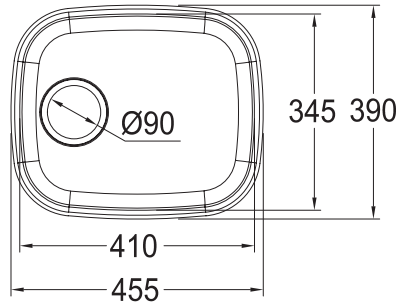

UNDERMOUNT SINKS

CUB 130

Sink Dimensions:	190L x 310W mm
Bowl Dimensions:	160L x 280W x 126D mm
Cut-Out Dimensions:	Refer to template included with packaging.
Product Code:	1990035

CUB 150

Sink Dimensions:	390L x 455W mm
Bowl Dimensions:	345L x 410W x 140D mm
Cut-Out Dimensions:	Refer to template included with packaging.
Product Code:	1990034

Waste Disposer 0.75Hp
Product Code: 1990040