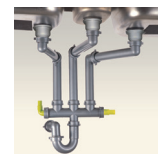

## SUGGESTED ACCESSORIES

Mirabella Swivel  
Product Code: 1150025

Enix Square Swivel  
Product Code: 1150017

Spazi F/1 Single Bowl  
Product Code: 1120008

Spazi F/2 Double Bowl  
Product Code: 1120009

Spazi Conversion & Spares Kit: Triple Bowl  
Product Code: 1120012