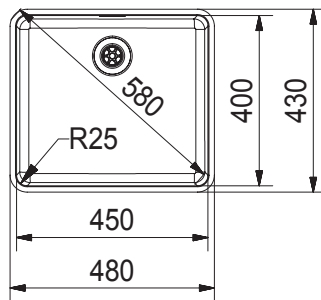

### KBX110-55

Sink Dimensions:	580L x 430W mm
Bowl Dimensions:	550L x 400W x 190D mm
Cut-Out Dimensions:	Refer to template included with packaging.
Product Code:	1220016

### KBX110-45

Sink Dimensions:	480L x 430W mm
Bowl Dimensions:	450L x 400W x 180D mm
Cut-Out Dimensions:	Refer to template included with packaging.
Product Code:	1220014

### KBX110-20

Sink Dimensions:	230L x 430W mm
Bowl Dimensions:	200L x 400W x 150D mm
Cut-Out Dimensions:	Refer to template included with packaging.
Product Code:	1220015