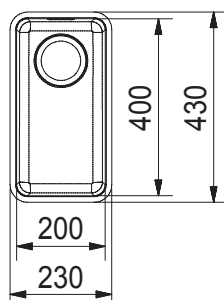

### KBX110-55

Sink Dimensions:	580L x 430W mm
Bowl Dimensions:	550L x 400W x 190D mm
Cut-Out Dimensions:	Refer to template included with packaging.
Product Code:	1220016

### KBX110-45

Sink Dimensions:	480L x 430W mm
Bowl Dimensions:	450L x 400W x 180D mm
Cut-Out Dimensions:	Refer to template included with packaging.
Product Code:	1220014

### KBX110-20

Sink Dimensions:	230L x 430W mm
Bowl Dimensions:	200L x 400W x 150D mm
Cut-Out Dimensions:	Refer to template included with packaging.
Product Code:	1220015