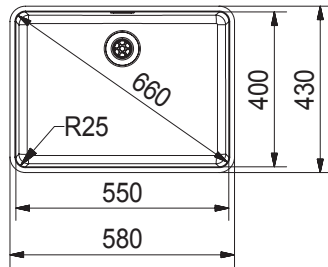

### KBX110-55

Sink Dimensions:	580L x 430W mm
Bowl Dimensions:	550L x 400W x 190D mm
Cut-Out Dimensions:	Refer to template included with packaging.
Product Code:	1220016

### KBX110-45

Sink Dimensions:	480L x 430W mm
Bowl Dimensions:	450L x 400W x 180D mm
Cut-Out Dimensions:	Refer to template included with packaging.
Product Code:	1220014

### KBX110-20

Sink Dimensions:	230L x 430W mm
Bowl Dimensions:	200L x 400W x 150D mm
Cut-Out Dimensions:	Refer to template included with packaging.
Product Code:	1220015