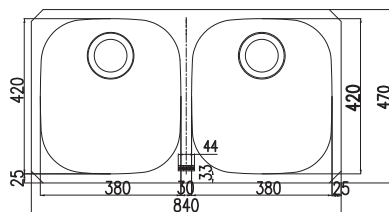

UNDERMOUNT SINKS

ZRX 120B

Sink Dimensions: 840L x 470W mm

Bowl Dimensions: 380L x 420W x 200D mm

Cut-Out Dimensions: Refer to template included with packaging.

Product Code: 1220009