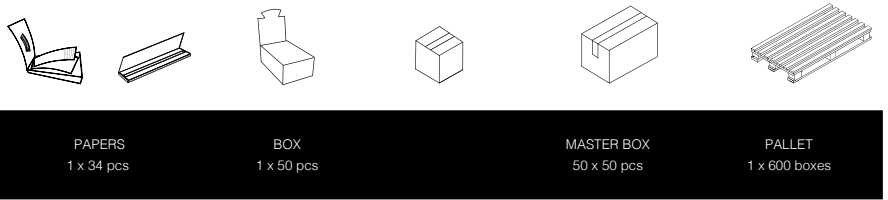

BOX
1 x 50 pcs

MASTER BOX
50 x 50 pcs

PALLET
1 x 600 boxes

31

ROLLING PAPER HEMP SUPER KING SIZE

1 box / 50 Packs
34 x Super King size Rolling Papers
Hemp Rolling papers

FOR YOUR CHOICE
SIVUNE

Reliable Service and timely delivery: