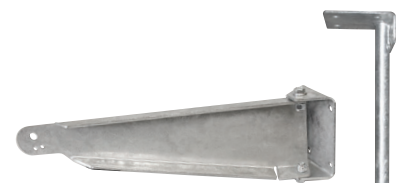

Barnstormer

J&D Manufacturing's Barnstormer is a dependable leader in air recirculation. The patented easy-open front guard is an exclusive feature that drastically reduces cleaning and maintenance time. The Barnstormer's tapered guard creates a high velocity air pattern that allows greater distance between fans, which means less fans in your facility and more money in your pocket.

Patented Open Front Guard

The Barnstormer is the only fan on the market with the hinged open front guard. This patented design helps cut cleaning and maintenance time. Dirt and dust are removed in minutes to get you right back to energy-efficient, high-output performance.

Optional Mounting Brackets

VRSBR14

VRSBR143, VRSBR144, VRSBR14412

Part #	Compatible Fan Size				Description	Powder Coated Black	Hot Dip Galv.
	12"	20"	24"	36"			
Side Mount Brackets							
VRSBR14	X	X	X	X	42" Extended Bracket, fits Sq. or Round Up Post	X	
VRSBR143	X	X	X	X	42" Extended Bracket, fits 3" Tube - Bolt On	X	
VRSBR144	X	X	X	X	42" Extended Bracket, fits 4" Tube - Bolt On	X	
VRSBR14412	X	X	X	X	42" Extended Bracket, 4 1/2" Tube - Bolt On	X	
VRSBR901-HDG	X	X	X	X	Wall Mount Bracket		X
Ceiling Mount Brackets							
VRSBR2-HDG	X	X	X		6-Way Bracket		X
VRSBR3-HDG				X	6-Way Bracket		X
Pole Mount Bracket							
VRSBR12	X	X	X	X	Pole Bracket, fits 4"-4 1/2" Tube	X	
VRSBR13	X	X	X	X	Pole Bracket, fits 3"-3 1/2" Tube	X	