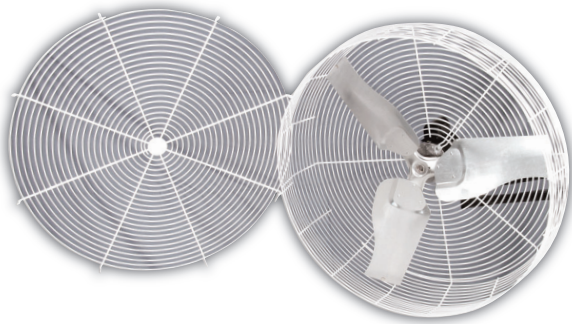

Barnstormer

J&D Manufacturing's Barnstormer is a dependable leader in air recirculation. The patented easy-open front guard is an exclusive feature that drastically reduces cleaning and maintenance time. The Barnstormer's tapered guard creates a high velocity air pattern that allows greater distance between fans, which means less fans in your facility and more money in your pocket.

Patented Open Front Guard

The Barnstormer is the only fan on the market with the hinged open front guard. This patented design helps cut cleaning and maintenance time. Dirt and dust are removed in minutes to get you right back to energy-efficient, high-output performance.

Features

- Patented open front guard for easy maintenance (U.S. Patent No. 5,348,447)
- Fan ships fully assembled and ready for installation
- Includes hot dip galvanized ceiling mount bracket
- Industry leading air velocity
- Quiet operation
- Guards are white powder coated for easy cleaning and corrosion resistance
- Direct drive motors with no belts or bearings to maintain
- 20" Gold Star motor model and 12" single phase standard motor model offer variable speed (*requires separate variable speed control to adjust fan speed*)
- Totally enclosed, maintenance-free, high-efficiency standard motors have completely sealed ball bearings, UL and CUL recognized, and are covered by a **2 Year Warranty**
- Gold Star motors have a **3 Year Warranty**
- Motors have built in automatic thermal overload protection for the longest motor life possible
- Compatible with our misting/fogging product line

Barnstormer

Part#	Size	Ph	Spd	Thrust CFM	Thrust CFM/Watt	Drive	Prop	Included Bracket
Single Phase								
VBS20-GS	20"	1	1/Var [^]	3,920	9.3	Direct	3-Alm	VRSBR8-HDG
VBS24-GS	24"	1	1	6,070	11.5	Direct	3-Alm	VRSBR5-HDG
* VBS36A-GS	36"	1	1	9,650	19.0	Direct	3-Glv	VRSBR6-HDG
Three Phase								
* VBS36CF-GS	36"	3	1	9,740	21.5	Direct	3-Glv	VRSBR6-HDG