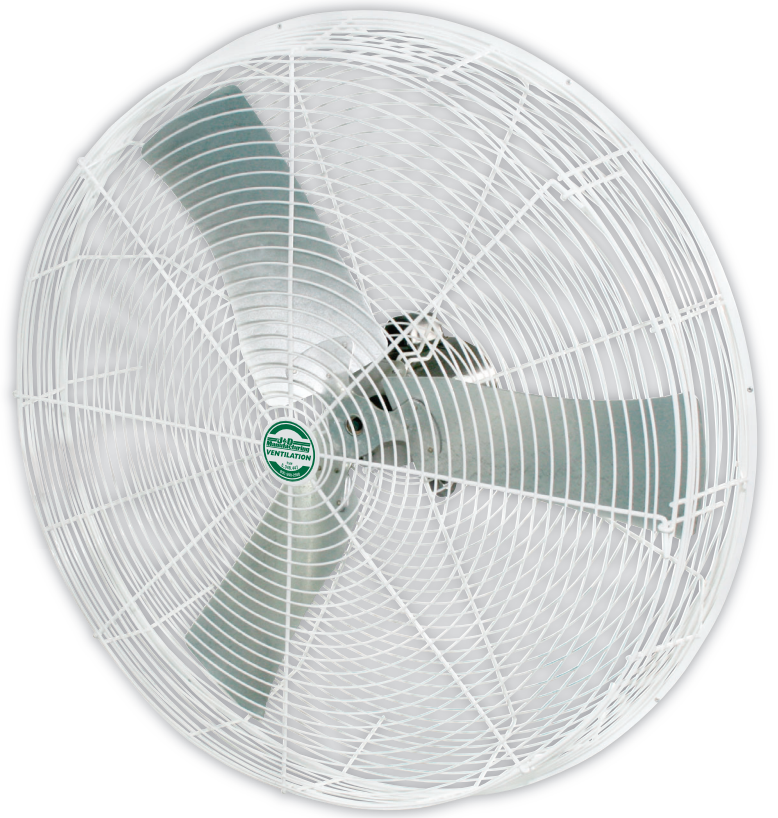

Barnstormer

J&D Manufacturing's Barnstormer is a dependable leader in air recirculation. The patented easy-open front guard is an exclusive feature that drastically reduces cleaning and maintenance time. The Barnstormer's tapered guard creates a high velocity air pattern that allows greater distance between fans, which means less fans in your facility and more money in your pocket.

Patented Open Front Guard

The Barnstormer is the only fan on the market with the hinged open front guard. This patented design helps cut cleaning and maintenance time. Dirt and dust are removed in minutes to get you right back to energy-efficient, high-output performance.

Features

- Patented open front guard for easy maintenance (U.S. Patent No. 5,348,447)
- Fan ships fully assembled and ready for installation
- Includes hot dip galvanized ceiling mount bracket
- Industry leading air velocity
- Quiet operation
- Guards are white powder coated for easy cleaning and corrosion resistance
- Direct drive motors with no belts or bearings to maintain
- 20" Gold Star motor model and 12" single phase standard motor model offer variable speed (*requires separate variable speed control to adjust fan speed*)
- Totally enclosed, maintenance-free, high-efficiency standard motors have completely sealed ball bearings, UL and CUL recognized, and are covered by a **2 Year Warranty**
- Gold Star motors have a **3 Year Warranty**
- Motors have built in automatic thermal overload protection for the longest motor life possible
- Compatible with our misting/fogging product line

Barnstormer

Part#	Size	Ph	Spd	Thrust CFM	Thrust CFM/Watt	Drive	Prop	Included Bracket
Single Phase								
VBS20-GS	20"	1	1/Var [^]	3,920	9.3	Direct	3-Alm	VRSBR8-HDG
VBS24-GS	24"	1	1	6,070	11.5	Direct	3-Alm	VRSBR5-HDG
* VBS36A-GS	36"	1	1	9,650	19.0	Direct	3-Glv	VRSBR6-HDG
Three Phase								
* VBS36CF-GS	36"	3	1	9,740	21.5	Direct	3-Glv	VRSBR6-HDG