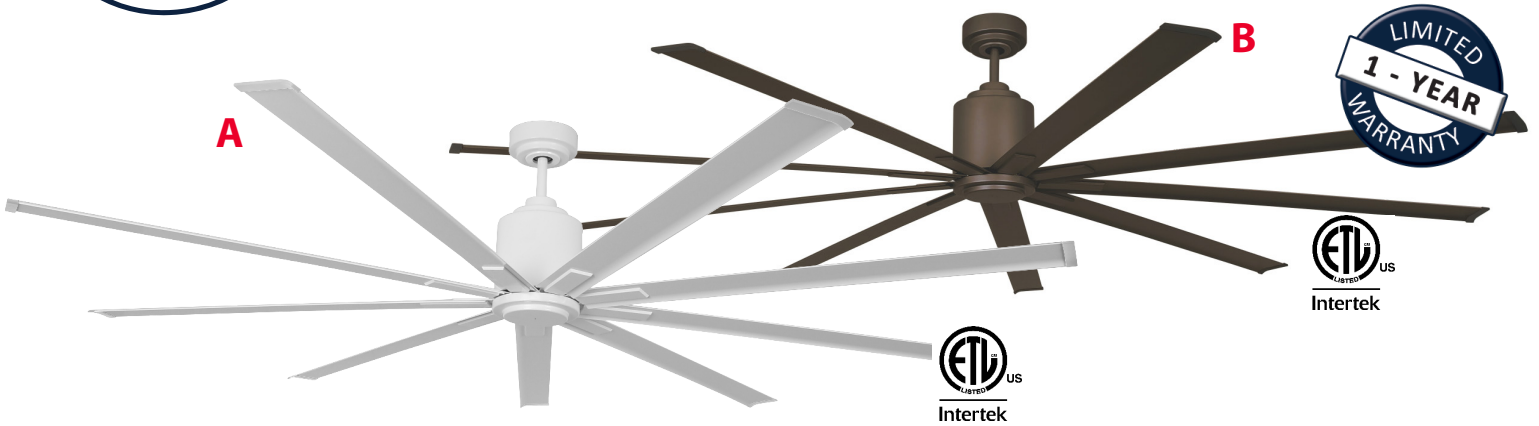

96" Wet Location Industrial Ceiling Fans

All wet location ceiling fans share the following features:

- *Safe for use in wet locations (when installed in a GFCI protected branch circuit)*
- *Corrosion-resistant, lightweight aluminum blades make installing the fan easy with 1 or 2 people*
- *96" diameter span for maximum air movement*
- *6 speed, 9 blade design for high volume air movement with aerodynamic blade tip covers*
- *Silent operation with reduced motor noise*
- *Energy saving DC motor means lower operating temperature and greater longevity*
- *Reversible direction for changing seasonal needs*

This fan is available in your choice of 2 colors:

A. ICF96 WLWH
96" Fan in White

B. ICF96 WLORB
96" Fan in Oil-Rubbed Bronze

6" Downrod
Included

Remote Control
Included with
Wall Holder

For specs and additional information, scan the QR code with your smart device or visit <https://bvc.com/wlicf>