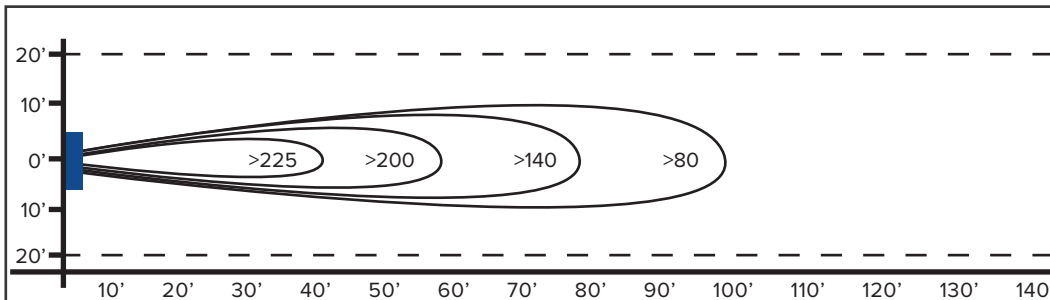

Above velocities shown in feet/minute.

AIR FLOW PATTERN