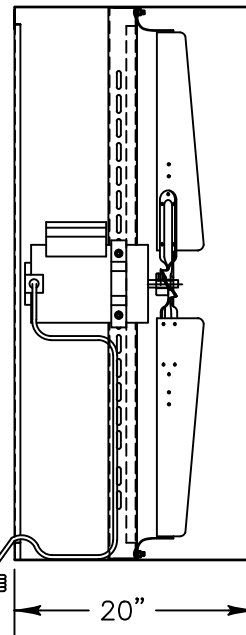

INTAKE VIEW

8 FOOT OF CORD
OUTSIDE THE BOX.

DISCHARGE VIEW

Exhaust Fan Specifications

Blade Diameter:	36"	Motor Enclosure:	TEAO
Drive:	Direct	Duty Cycle:	Continuous Duty
Horsepower:	1	Guards:	N/A
Voltage:	115	Power Cord:	8' with molded plug
Phase:	1		
RPM:	840		