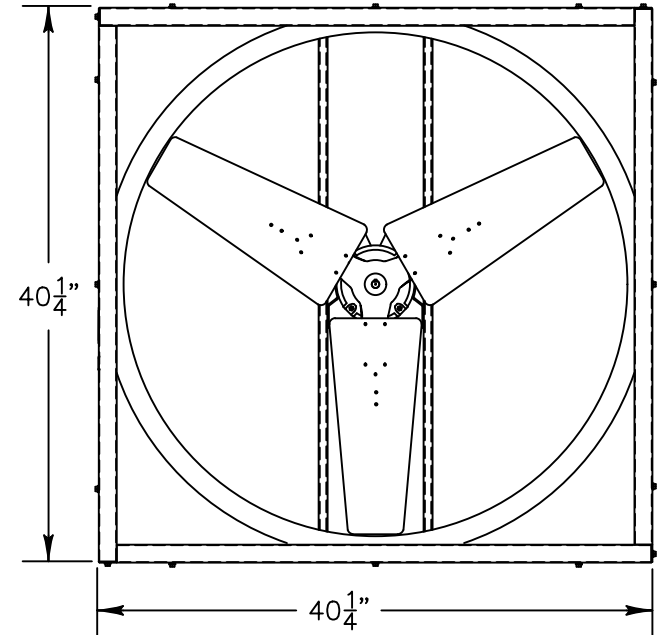

INTAKE VIEW

8 FOOT OF CORD
OUTSIDE THE BOX.

DISCHARGE VIEW

Exhaust Fan Specifications

Blade Diameter:	36"	Motor Enclosure:	TEAO
Drive:	Direct	Duty Cycle:	Continuous Duty
Horsepower:	1	Guards:	N/A
Voltage:	115	Power Cord:	8' with molded plug
Phase:	1		
RPM:	840		